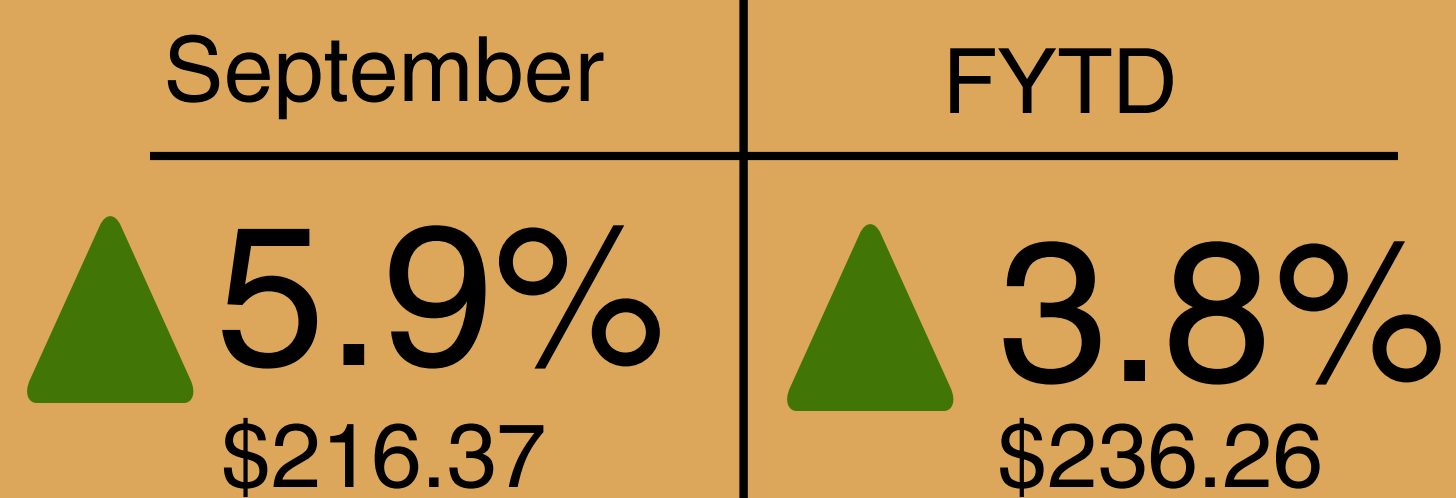

RevPAR

FYTD = Fiscal Year to Date July - September
Source: Smith Travel Research, September 2017

Monterey County Competitive Set

Laguna Beach

Napa County

Newport Beach

Palm Springs

San Diego