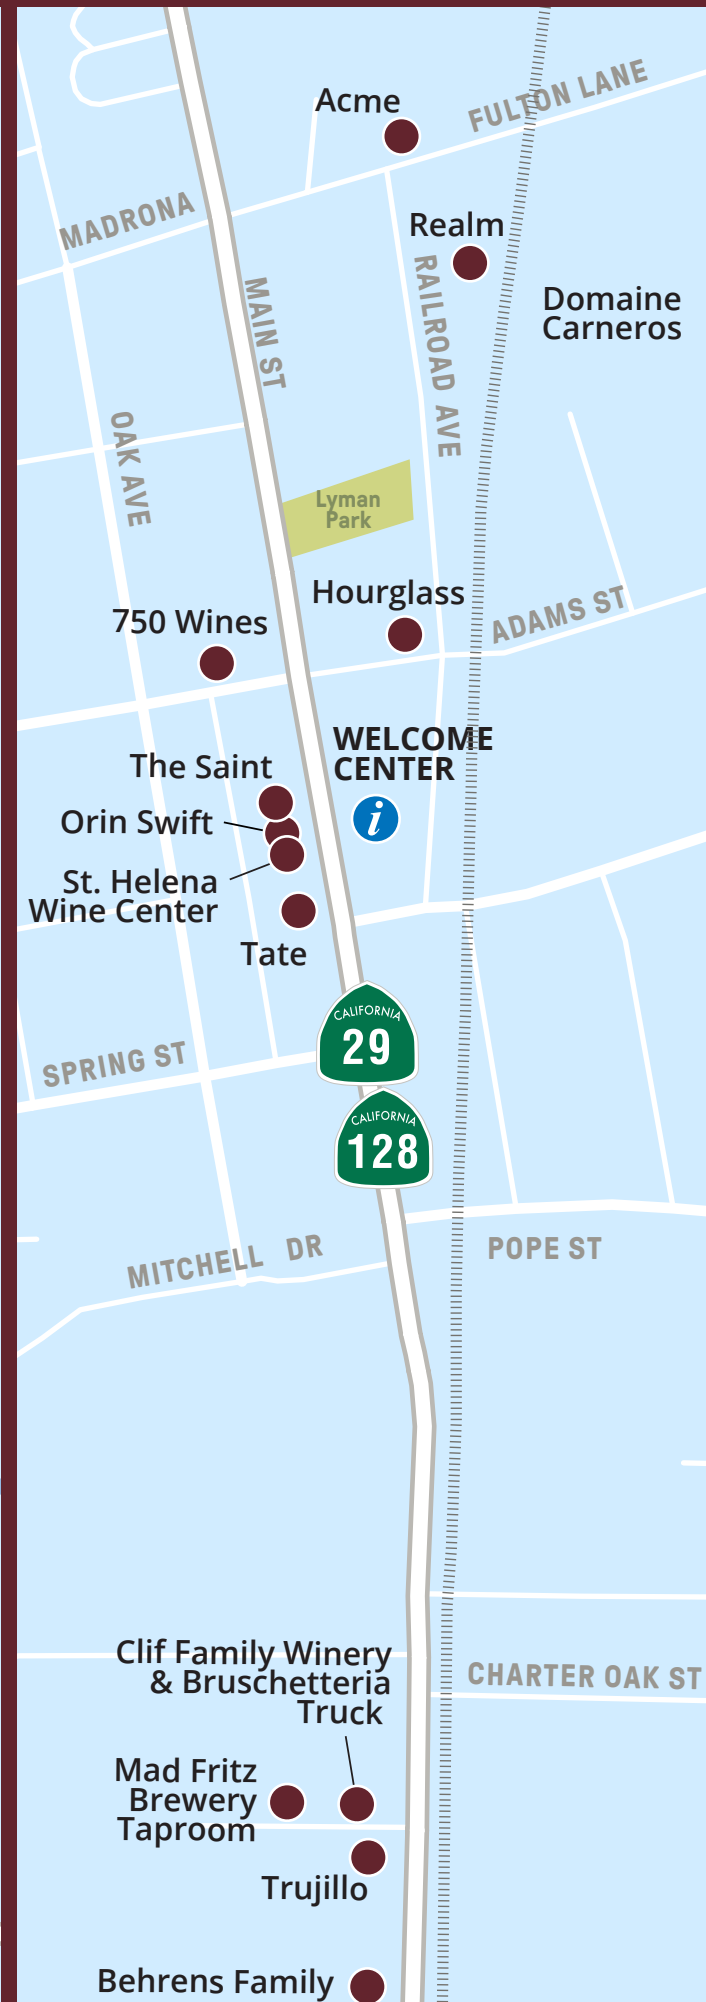

VISIT Napa Valley

Napa Valley Wineries

APPELLATIONS

North to South

- Calistoga
- Howell Mountain
- Diamond Mountain District
- Chiles Valley District
- Spring Mountain District
- St. Helena
- Rutherford
- Oakville
- Atlas Peak
- Mt. Veeder
- Yountville
- Stags Leap
- Oak Knoll District
- Coombsville
- Wild Horse Valley
- Los Carneros

- TASTING ROOMS AT VISTA COLLINA**
- Trinchera Cellars
 - Foley Food & Wine Soc.
 - Napa Smith Brewery
 - GEN 7 Wines
 - The Anarchist Wine Co.
 - MI Sueno Winery

Downtown Tasting Rooms

CALISTOGA

ST. HELENA

YOUNTVILLE

NAPA