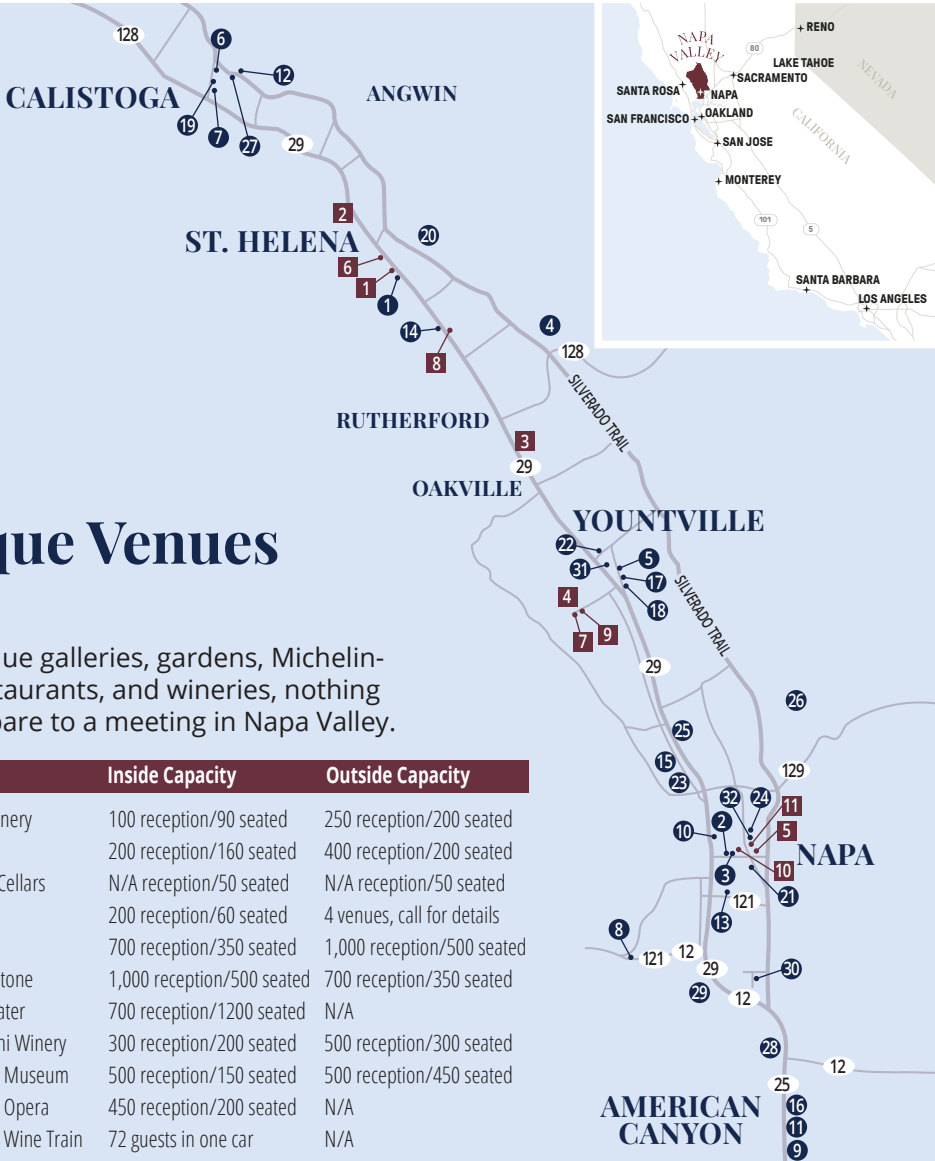

# Welcome to Napa Valley

Beyond Napa Valley's stunning outdoor venues, world-class wineries, restaurants, idyllic scenery, Covid safety protocols, and 250+ days of sunshine, you'll discover a spirit of collaboration. Here, creativity, inspiration, and innovation come together so groups can crush that meeting.