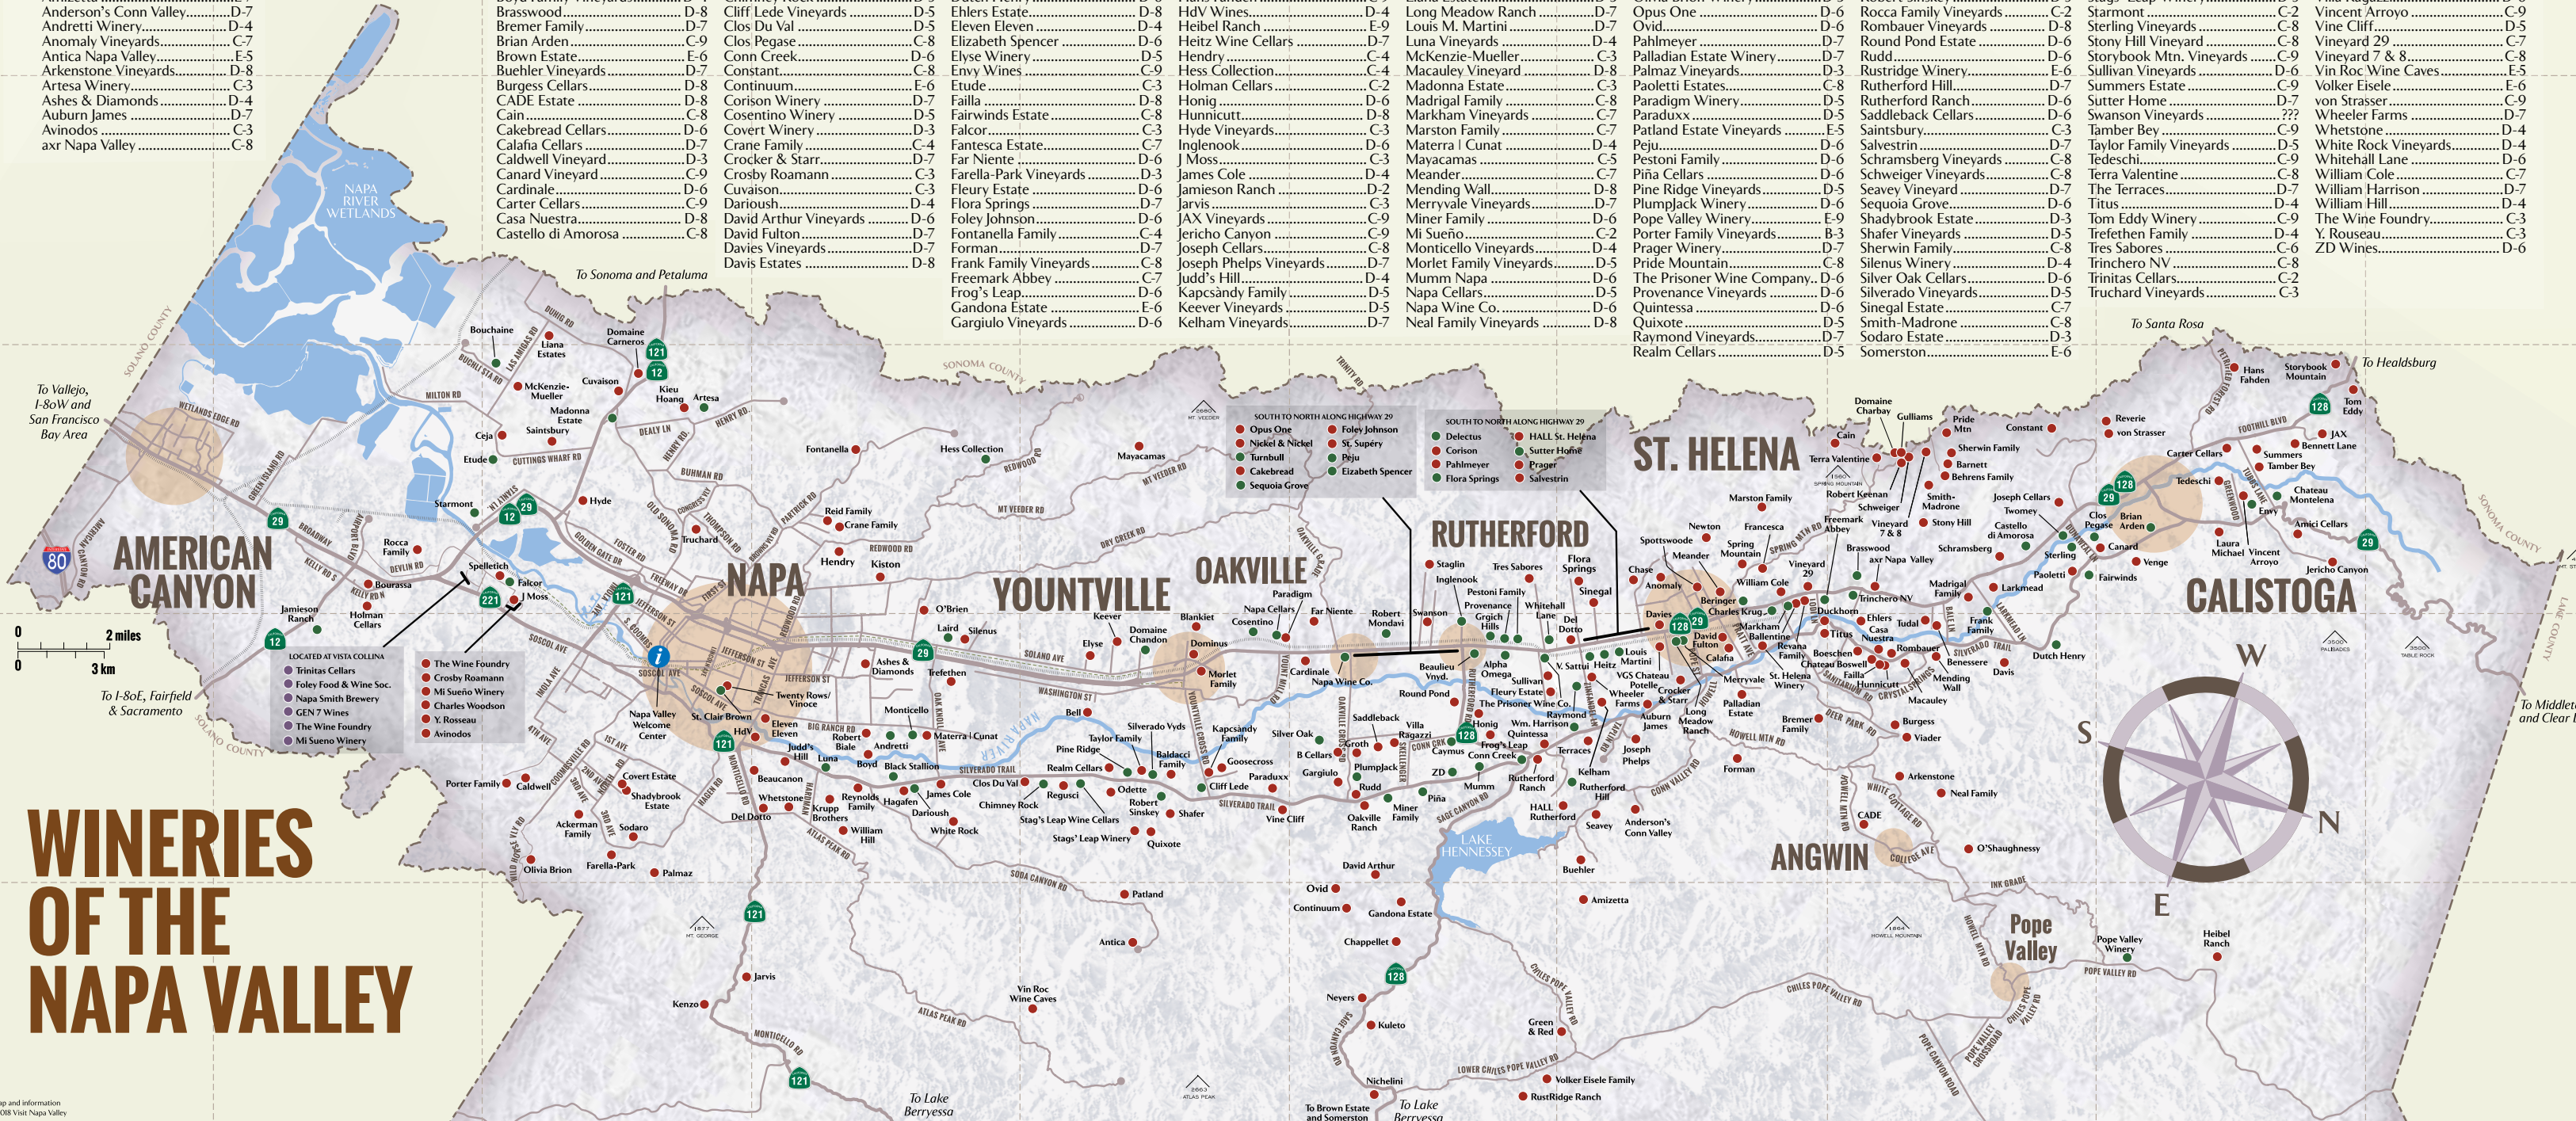

- Del Dotto - SHD-7
- Del Dotto - ND-4
- Delectus WineryD-7
- Domaine CarnerosC-3
- Domaine ChandonD-5
- Domaine CharbayC-8
- DominusD-5
- Duckhorn VineyardsD-7
- Dutch HenryD-8
- Ehlers EstateD-8
- Eleven ElevenD-4
- Elizabeth SpencerD-6
- Elyse WineryC-5
- Envy WinesD-7
- EtudeC-3
- FaillaD-8
- Fairwinds EstateC-8
- FalcorC-3
- Fantasca EstateC-7
- Far NienteD-6
- Farella-Park VineyardsD-3
- Flery EstateD-6
- Flora SpringsD-7
- Foley JohnsonD-6
- Fontanella FamilyC-4
- FormanD-7
- Frank Family VineyardsC-8
- Freemark AbbeyC-7
- Frog's LeapD-6
- Gandona EstateE-6
- Gargiulo VineyardsD-6

- Kenzo EstateE-3
- Kieu HoangC-3
- KistonC-4
- Krupp Brothers WineryD-4
- Kuleto EstateE-6
- Laird FamilyD-4
- Larkmead VineyardsC-8
- Laura Michael WineC-9
- Liana EstateD-3
- Long Meadow RanchD-7
- Louis M. MartiniD-7
- Luna VineyardsD-4
- McKenzie-MuellerC-3
- Macauley VineyardD-8
- Madonna EstateC-3
- Madrigal FamilyC-8
- Markham VineyardsC-7
- Marston FamilyC-7
- Materra I CunatD-4
- MayacamasC-5
- MeanderC-7
- Mending WallD-8
- Merrivale VineyardsD-7
- Merry FamilyD-6
- Mi SuenoC-2
- Monticello VineyardsD-4
- Morlet Family VineyardsD-5
- Mumm NapaD-6
- Napa CellarsD-5
- Napa Wine Co.D-6
- Neal Family VineyardsD-8

- Tudal WineryD-8
- TurnbullD-6
- Twenty Rows/VinoceD-3
- Twomey CellarsC-8
- VGS Chateau PotelleD-7
- V. Sattui WineryD-7
- Venge VineyardsC-9
- Viader Winery??
- Villa RagazziD-6
- Vincent ArroyoC-9
- Vine CliffD-5
- Vineyard 29C-7
- Vineyard 7 & 8C-8
- Vin Roc Wine CavesE-5
- Volker EiseleE-6
- Von StrasserC-9
- Wheeler FarmsD-7
- WhetstoneD-4
- White Rock VineyardsD-4
- Whitehall LaneD-6
- William ColeC-7
- William HarrisonD-7
- William HillD-4
- The Wine FoundryC-3
- Y. RousseauC-3
- ZD WinesD-6

- SOUTH TO NORTH ALONG HIGHWAY 29
- Opus One
 - Nickel & Nickel
 - Turnbull
 - Cakebread
 - Sequoia Grove
 - Foley Johnson
 - St. Supéry
 - Peju
 - Elizabeth Spencer

- SOUTH TO NORTH ALONG HIGHWAY 29
- HALL St. Helena
 - Sutter Home
 - Prager
 - Salvestrin