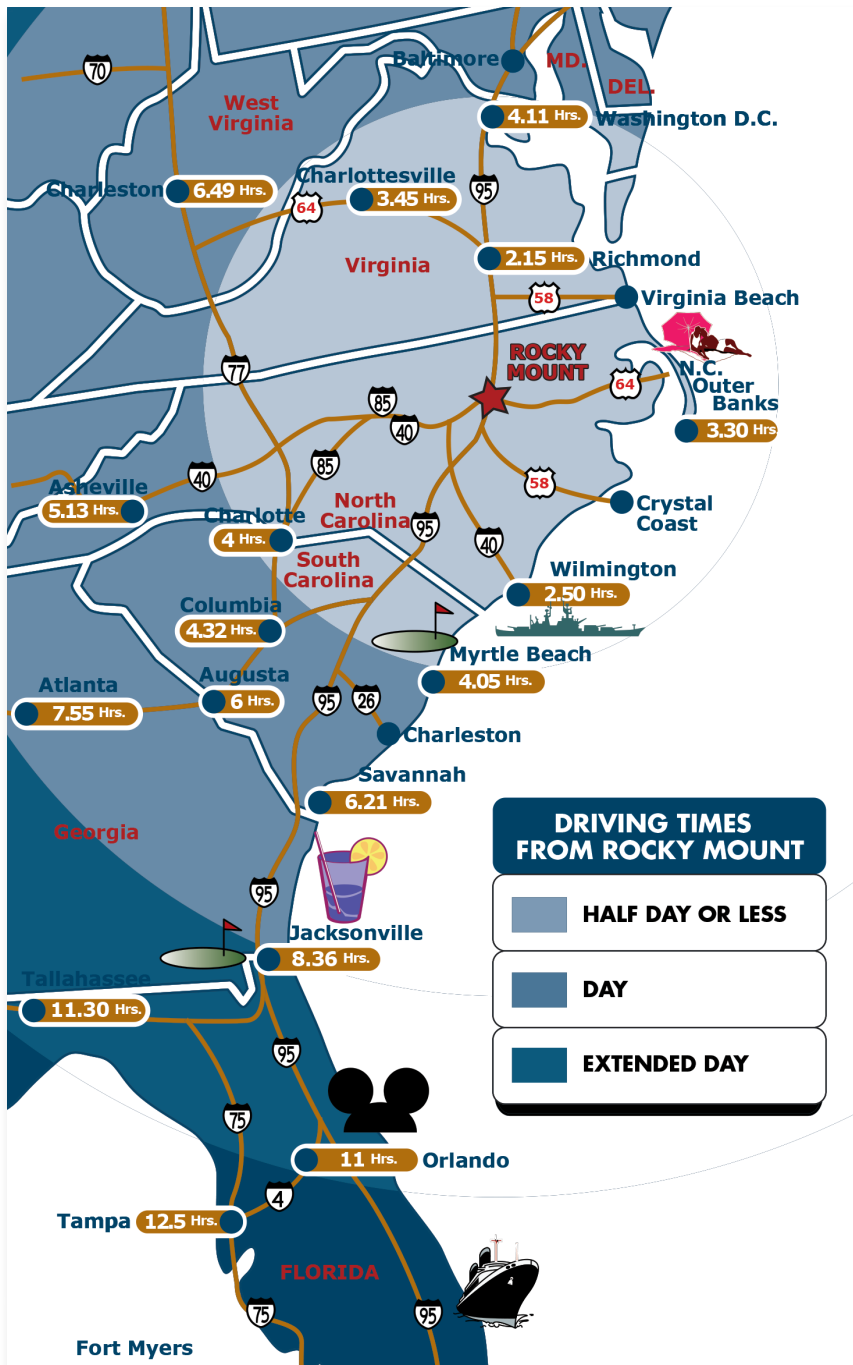

NASH COUNTY

ROCKY MOUNT

Your story starts here. This is where hashtags take the weekend off. Where diet is only a four-letter word. Where you discover you love your family exactly 238 square feet. And it includes a fantastic beer you get to taste exactly one. Over 2,500 hotel rooms, over 100+ dining options, Nash County is your next destination.

FOOD & DRINK

MEET THE MAKERS

2 Days // 8 Stops

LODGING

OUTDOORS TOUR

3 Days // 7 Stops

SHOPPING

A TASTE OF NASH

3 Days // 7 Stops

ATTRACTIONS

BUCKET LIST TOUR

4 Days // 14 Stops