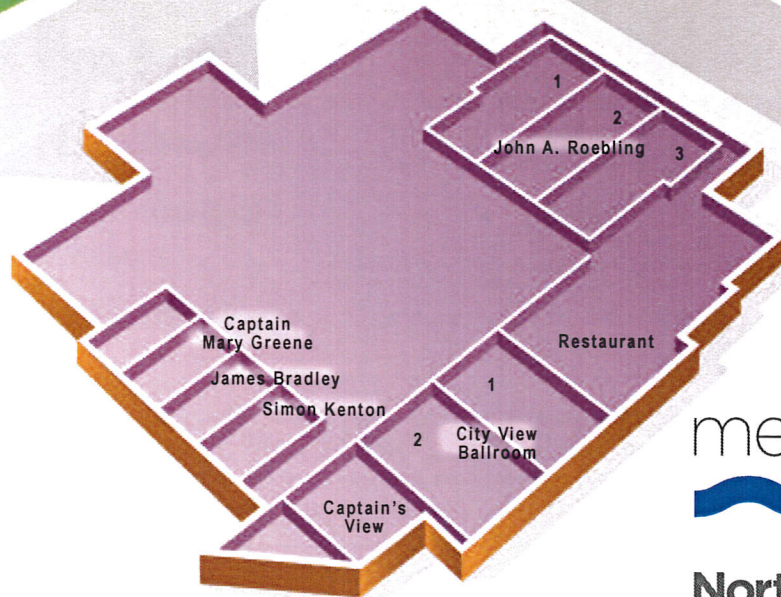

CONVENTION CENTER

MARRIOTT

CONVENTION CENTER & MARRIOTT
ALL UNDER ONE ROOF!

EMBASSY SUITES

Northern Kentucky Convention Center

EXHIBIT	SQUARE FEET	THEATER STYLE	BANQUET ROUNDS
Exhibit Hall I	26,840	2,500	1,800
Exhibit Hall II	19,140	1,200	1,080
Combined	46,200	3,900	2,650

MEETING ROOMS

1	1,276	110	60
2	1,320	110	60
3	1,276	110	60
1,2,3	3,872	350	180
4	1,364	110	60
5	1,364	110	60
4,5	2,728	235	120
6	1,320	110	60
7	1,320	110	60
8	1,320	110	60
6,7,8	3,960	350	180
9	1,364	110	60
10	1,364	110	60
9,10	2,728	235	120

BALLROOM

A	5,300	500	320
B	6,000	550	400
C	6,000	550	400
D	2,750	250	160
E	2,750	250	160
Combined	22,800	2100	1,400

Cincinnati Marriott at Rivercenter

MEETING ROOM	SQUARE FEET	THEATER STYLE	BANQUET ROUNDS
Covington Ballroom	5,096	640	330
Salon I	1,372	165	80
Salon II	1,590	200	100
Salon III	2,120	265	160
Riverview Ballroom	1,924	200	100
Riverview I	962	60	50
Riverview II	962	80	60
Kentucky Room	936	120	60
Madison Room I	608	80	40
Madison Room II	513	65	30
Terrace I	240	-	8
Terrace II	240	-	8
Terrace III	300	-	30
Terrace IV	572	-	50
Gazebo	2,500	-	150

Embassy Suites RiverCenter

MEETING ROOM	SQUARE FEET	THEATER STYLE	BANQUET ROUNDS
John A. Roebling	3,800	300	230
1	1,200	125	60
2	1,440	150	80
3	1,200	125	60
James Bradley	464	-	-
Simon Kenton	464	-	-
Captain Mary Greene	504	-	-
Captain's View	1,044	70	50
Cityview Ballroom I	962	60	50
Cityview Ballroom II	888	60	40
Combined	1850	120	100