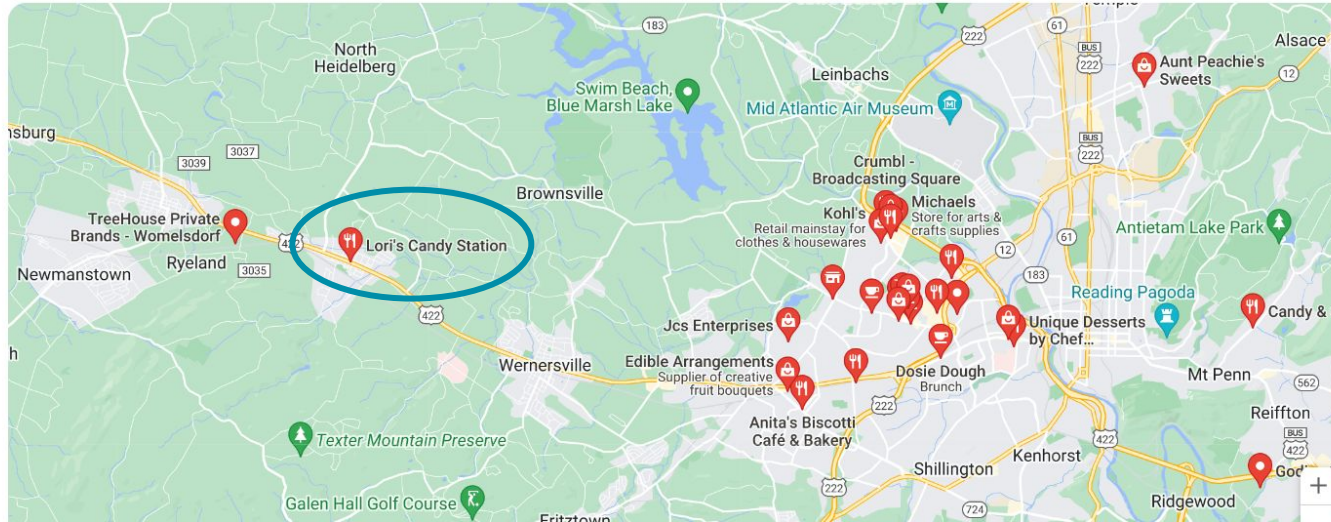

chocolate shop near me

Maps

Shopping

Perspectives

Open Now

Images

Delivery

Handmade

Wholesale

Best

All filters

Top

About 1,400,000,000 results (0.44 seconds)

Results for **Wyomissing, PA**

[Use precise location](#)

Places :

Rating

Hours

Business category

Chocolate shop

PRIMARY

Candy store

Ice cream shop