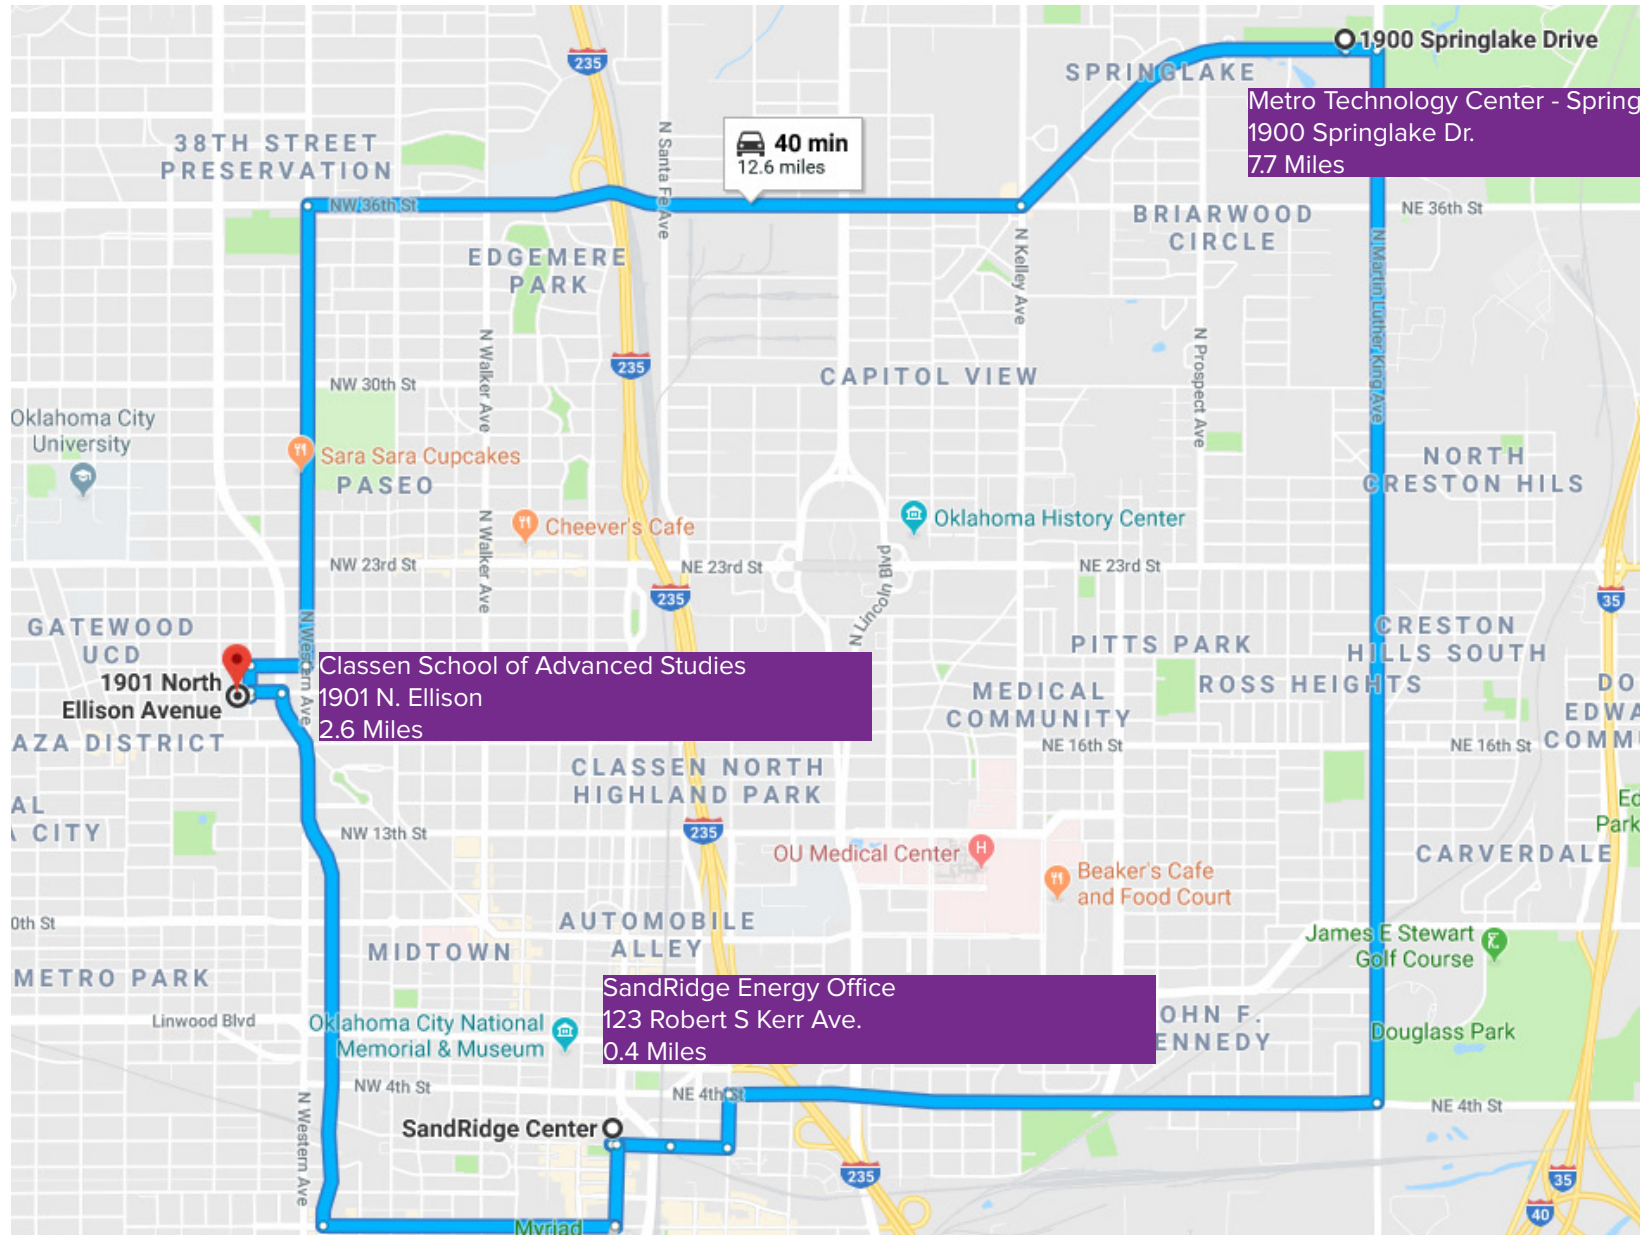

Bus Route Maps - Classrooms

PURPLE Route

Classen School of Advanced Studies
1901 N. Ellison
2.6 Miles

Metro Technology Center - Springlake Campus
1900 Springlake Dr.
7.7 Miles

SandRidge Energy Office
123 Robert S Kerr Ave.
0.4 Miles

Bus Route Maps - Youth

GREEN Route