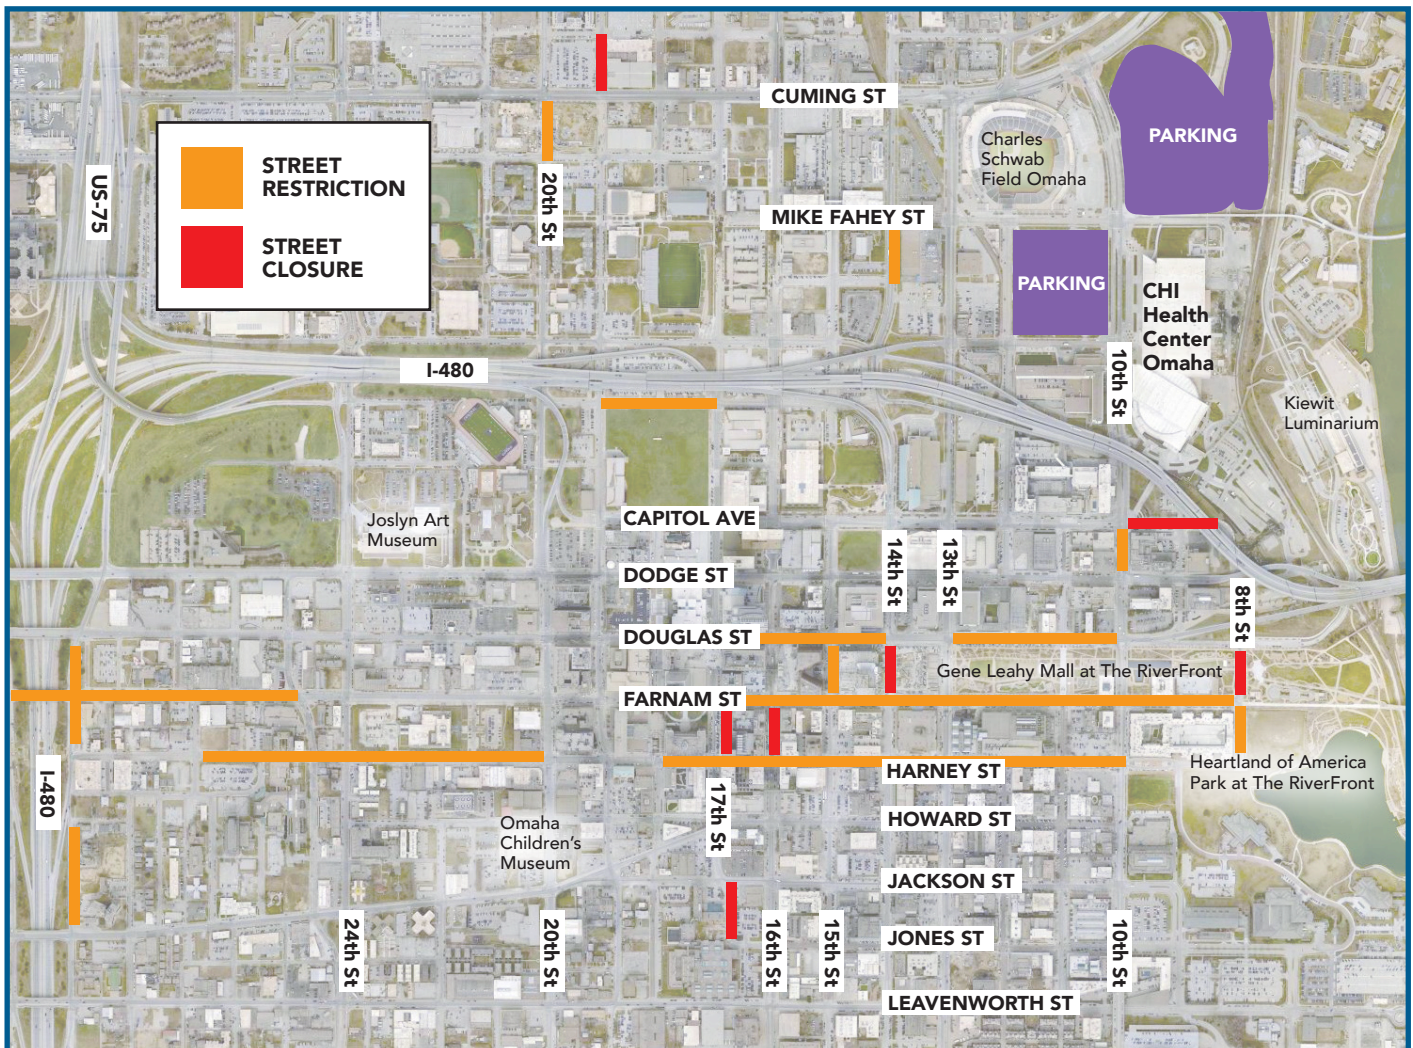

THE BEST ROUTES TO THE BERKSHIRE HATHAWAY SHAREHOLDER MEETING

SATURDAY, MAY 2, 2026 · CHI HEALTH CENTER OMAHA

Downtown Omaha is Growing – Pardon the Progress

LIVE UPDATES AT omahastreetcar.org

Welcome to Omaha! We are building a new streetcar that will transform how visitors experience the city. To ensure a smooth arrival at the meeting, use the map below to navigate streetcar construction and find the fastest routes.

Pedestrians: Downtown is walkable. All sidewalks and entrances are open.

Drivers: Please allow an extra 10-15 minutes for travel.

CHI Health Center Omaha

Best Arrival Routes:

Cuming St, Capitol Ave & Douglas St

CHI Health Center Omaha

Best Departure Routes:

Cuming St, Capitol Ave & Dodge St