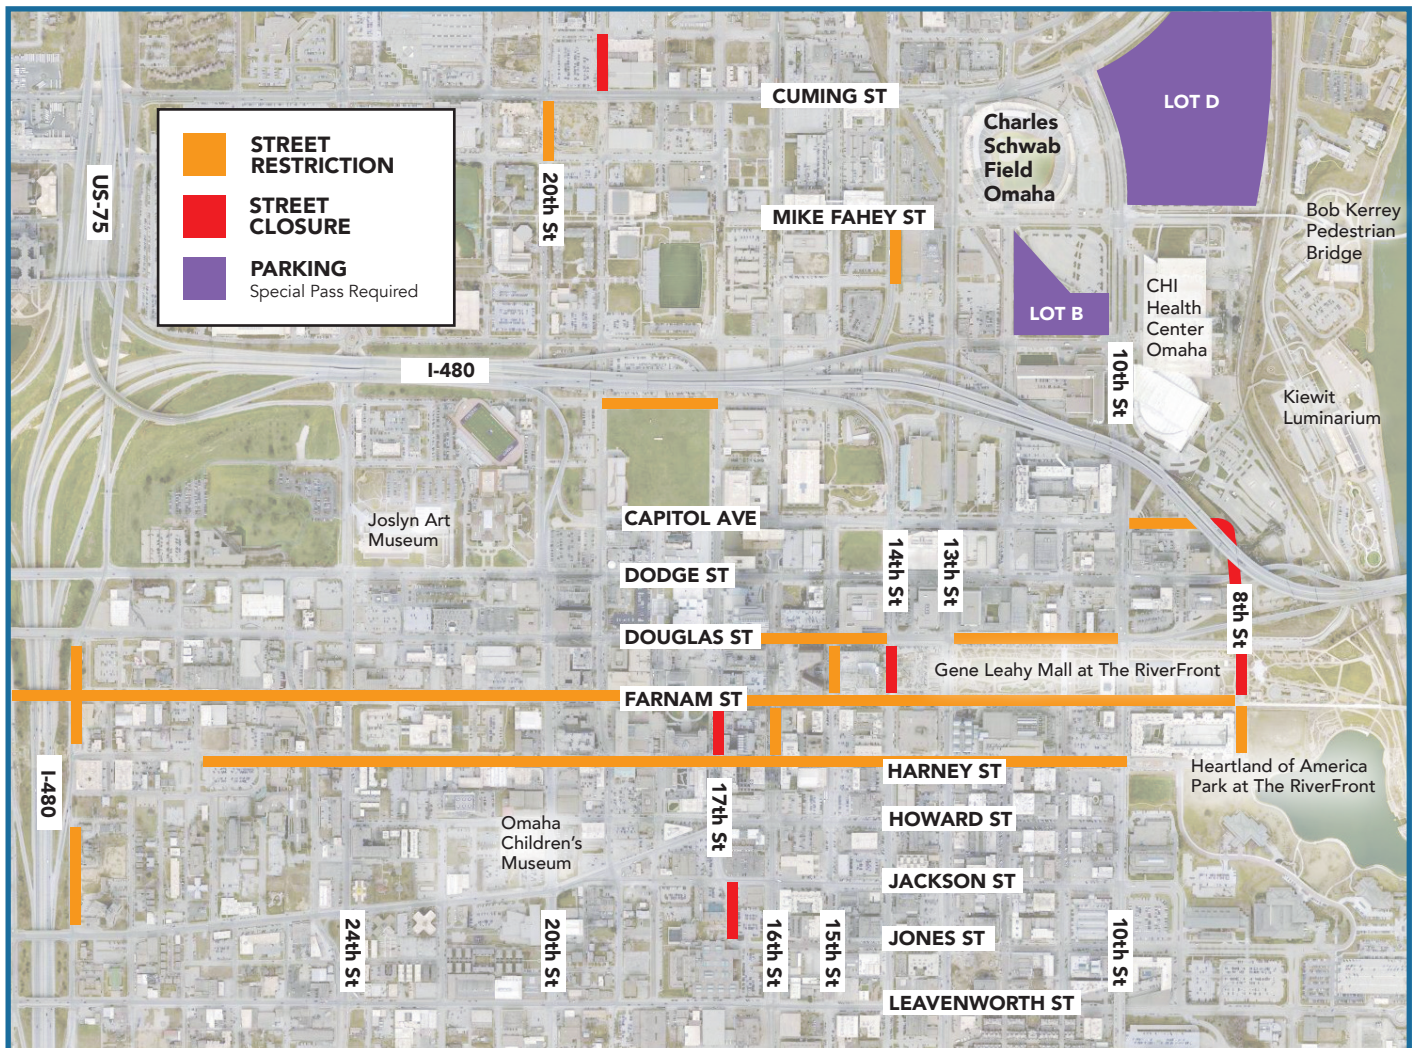

THE BEST ROUTES TO THE NCAA MEN'S COLLEGE WORLD SERIES

JUNE 12 - 21/22, 2026 · CHARLES SCHWAB FIELD OMAHA

Downtown Omaha is Growing – Pardon the Progress

LIVE UPDATES AT
omahastreetcar.org

Welcome to Omaha! We are building a new streetcar that will transform how visitors experience the city.

To ensure a smooth arrival at the game(s), use the map below to navigate streetcar construction and find the fastest routes.

Pedestrians: Downtown is walkable. Sidewalks and entrances are open.

Drivers: Please allow an extra 10-15 minutes for travel.

For public parking options, go to parkomaha.com.

Charles Schwab Field Omaha
Best Arrival Routes:
Cuming St, Capitol Ave & Douglas St

Charles Schwab Field Omaha
Best Departure Routes:
Cuming St, Capitol Ave & Dodge St