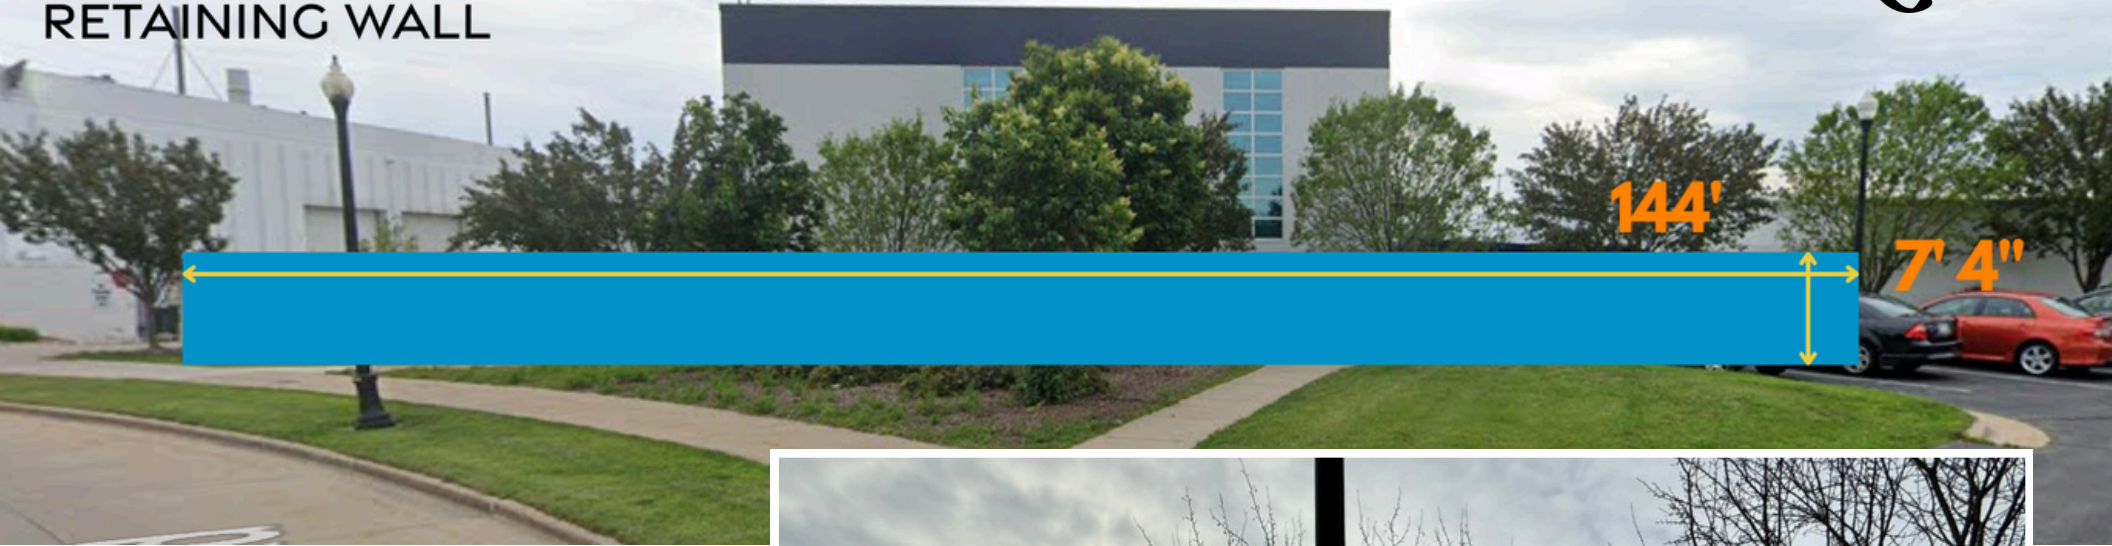

MERCURY MARINE

RETAINING WALL

This retaining wall also sits on a stretch of the riverwalk that requires bikers and pedestrians to temporarily detour away from the river. We are excited for an art installation that will make this detour its own destination as riverwalk users will get an up-close view of this piece. The retaining wall is part of Mercury Marine's Oshkosh campus. Mercury Marine is the world's leading manufacturer of recreational marine propulsion engines.