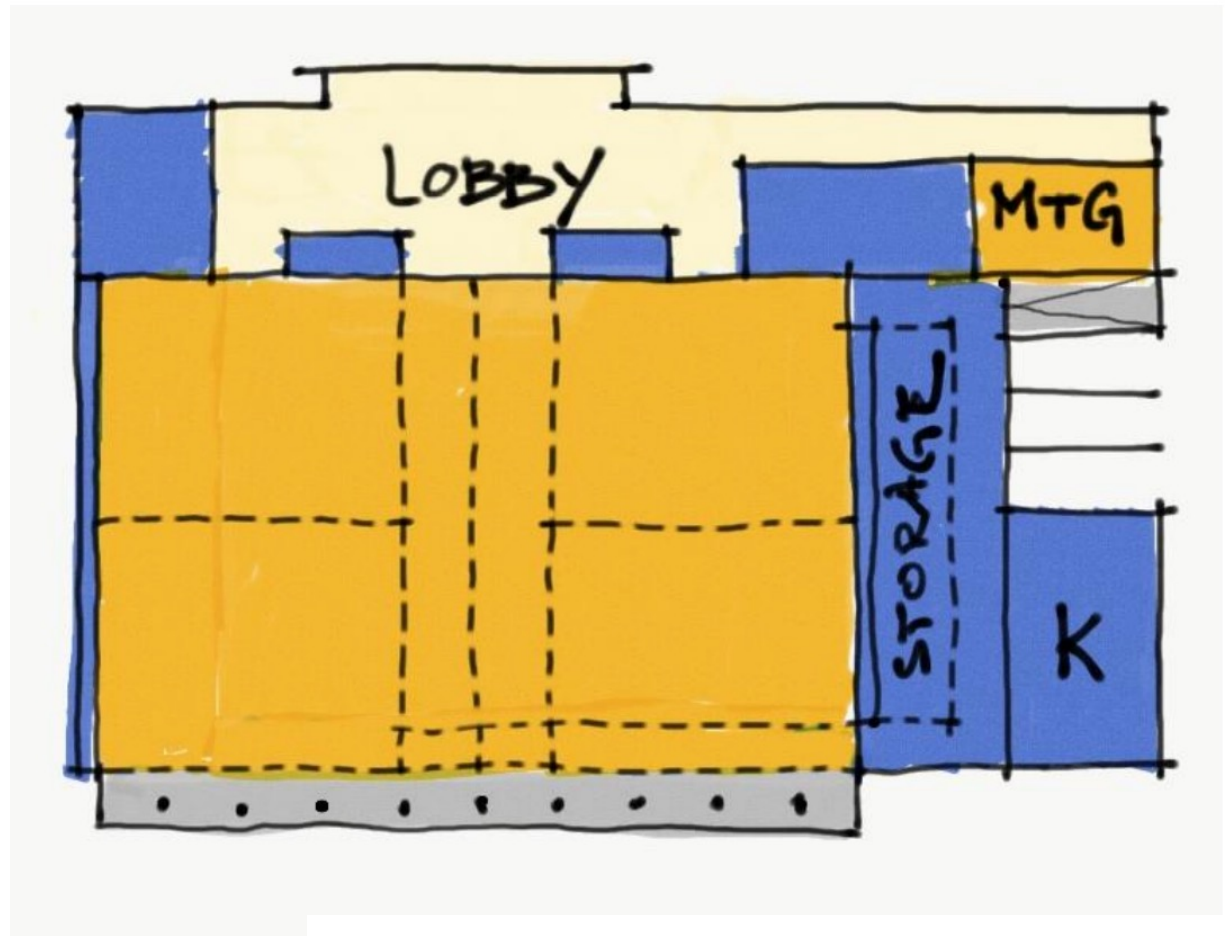

# Event Center

Event Hall	26,000 SF
Meeting Room	1,500 SF
Incubator/Test Kitchen	2,800 SF
Lobby, BOH, Restrm, Hall	<u>17,975 SF</u>
Total Gross Area	48,275 SF