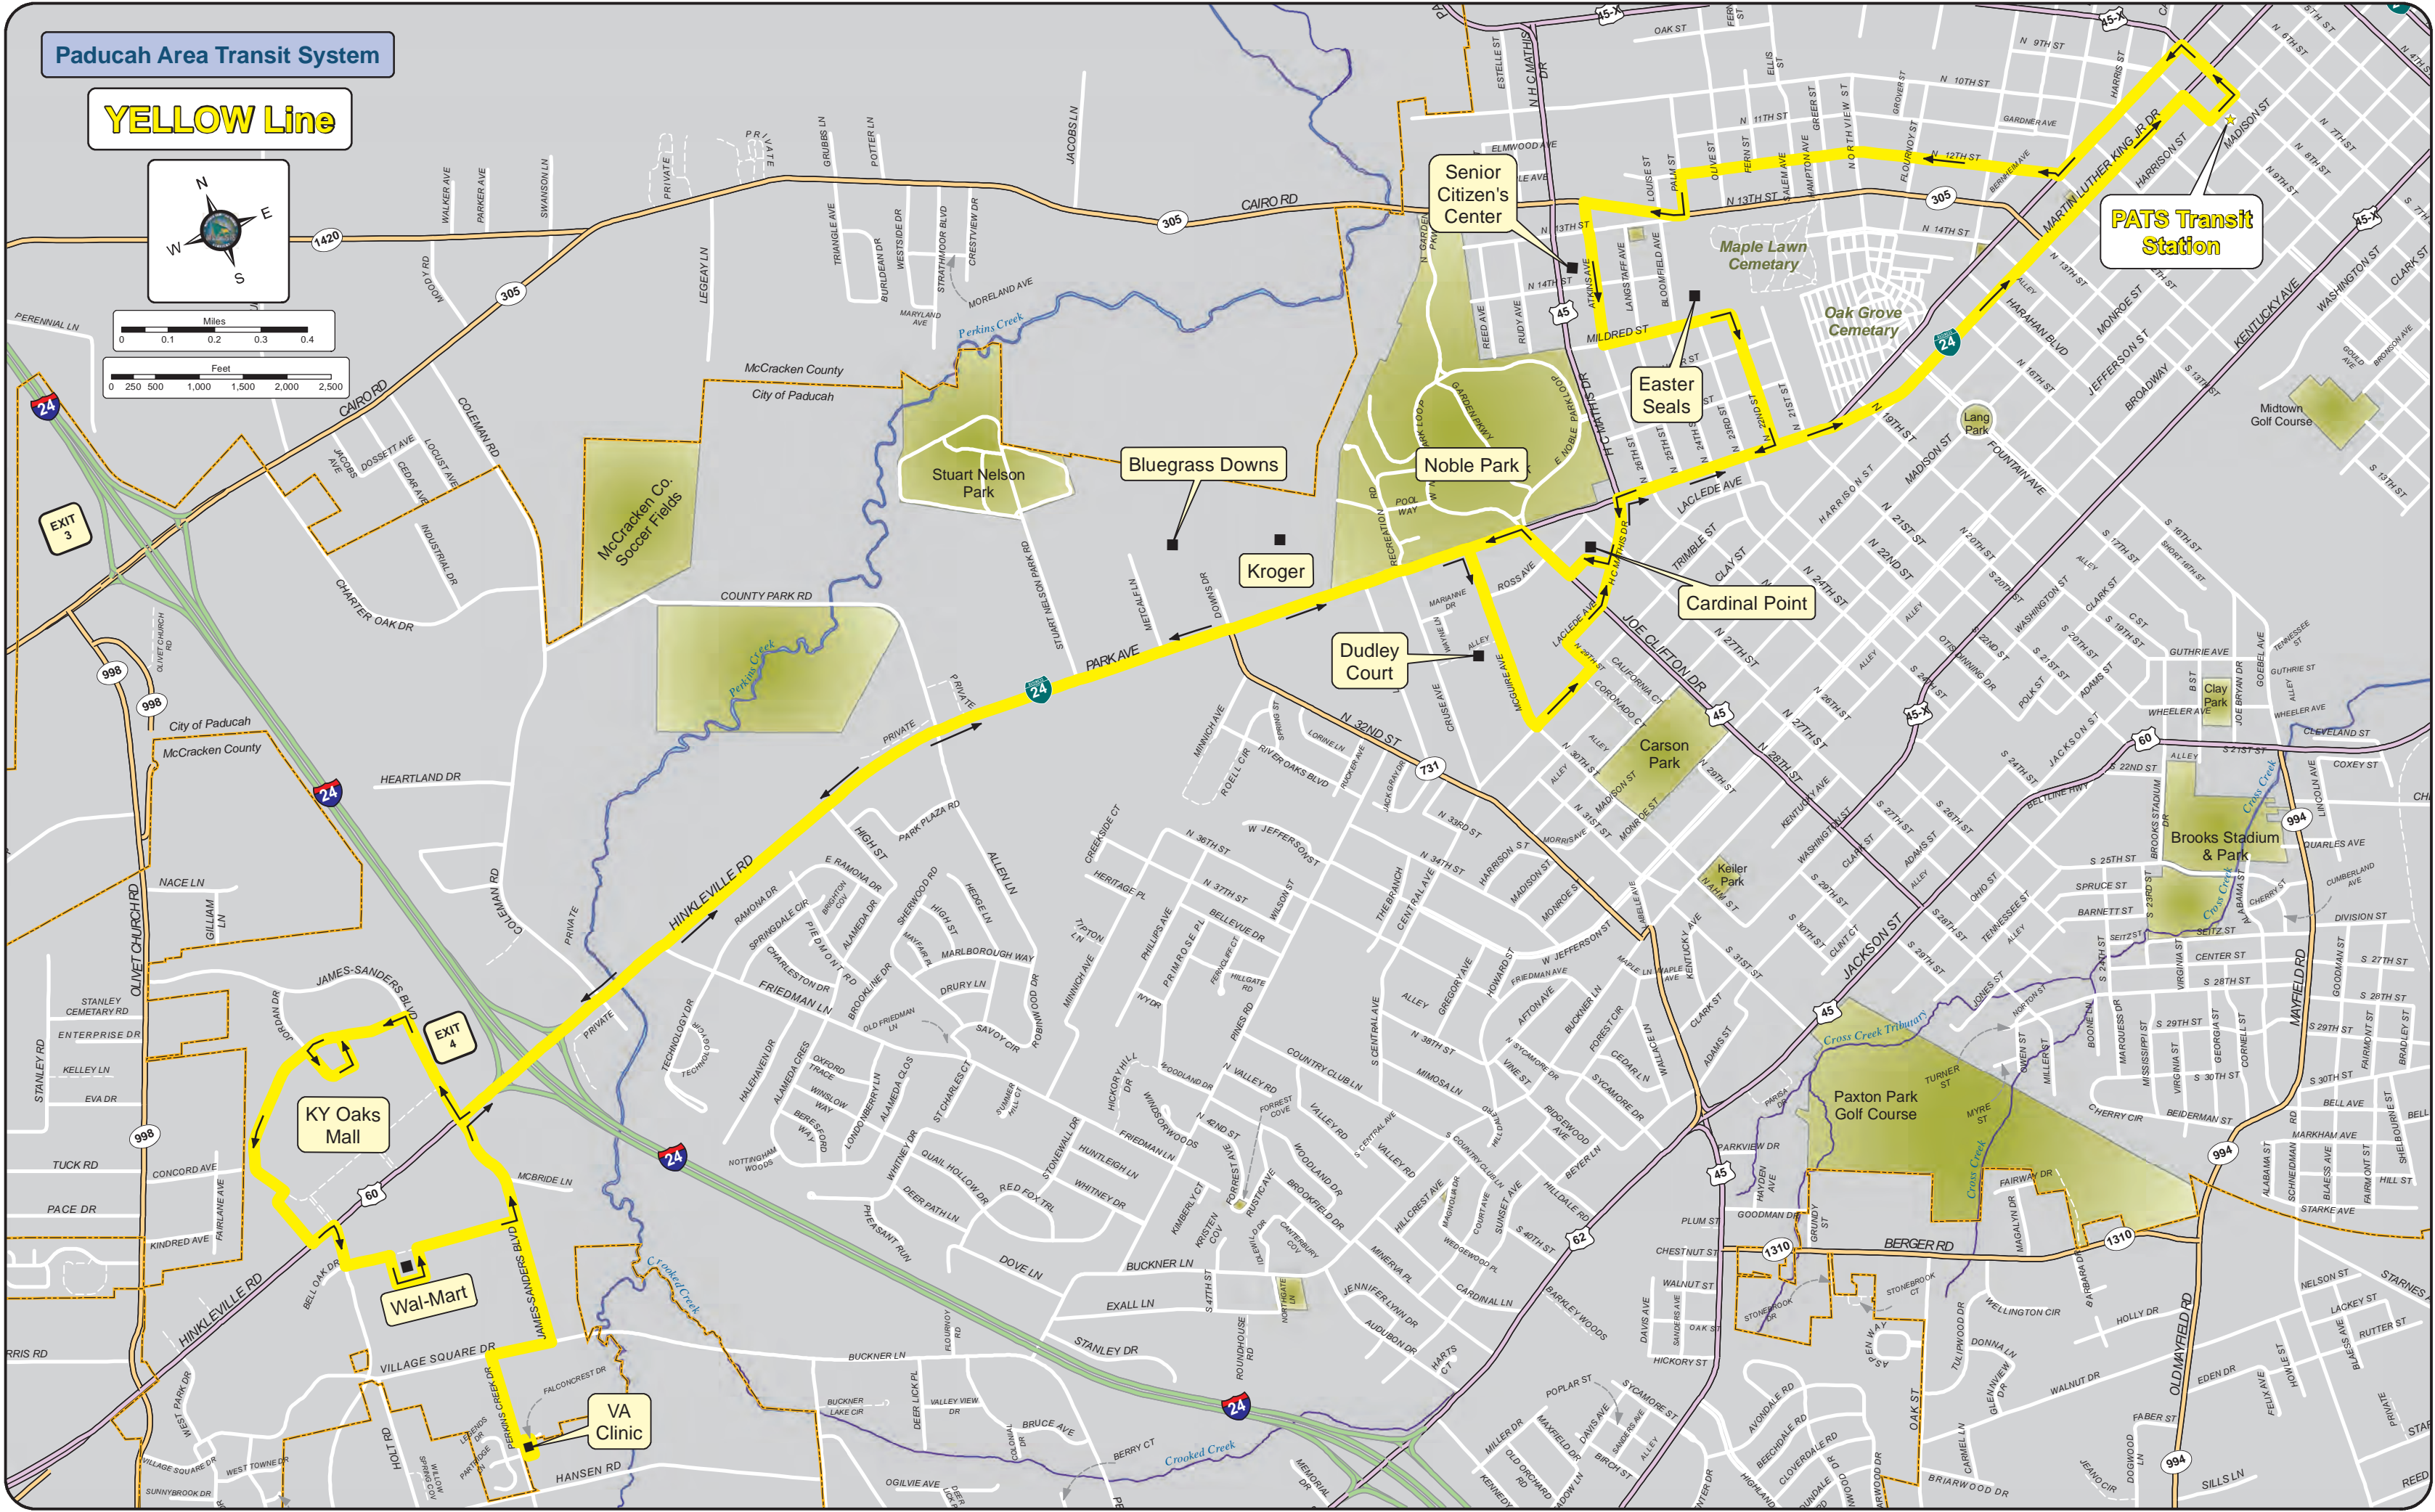

Paducah Area Transit System

YELLOW Line

Senior Citizen's Center

PATS Transit Station

Easter Seals

Noble Park

Bluegrass Downs

Kroger

Dudley Court

Cardinal Point

Carson Park

KY Oaks Mall

Wal-Mart

VA Clinic

PATS Yellow Line Monday thru Saturday

Departs Terminal	Departs Senior Center	Departs Cardinal Point	Departs KY Oaks Mall	Departs Wal-Mart (Mall)	Departs VA Clinic	Departs Cardinal Point	Arrives Terminal
7:00 AM	7:05 AM	7:10 AM	7:20 AM	7:35 AM	7:40 AM	7:50 AM	7:55 AM
8:00 AM	8:05 AM	8:10 AM	8:20 AM	8:35 AM	8:40 AM	8:50 AM	8:55 AM
9:00 AM	9:05 AM	9:10 AM	9:20 AM	9:35 AM	9:40 AM	9:50 AM	9:55 AM
10:00 AM	10:05 AM	10:10 AM	10:20 AM	10:35 AM	10:40 AM	10:50 AM	10:55 AM
11:00 AM	11:05 AM	11:10 AM	11:20 AM	11:35 AM	11:40 AM	11:50 AM	11:55 AM
12:00 PM	12:05 PM	12:10 PM	12:20 PM	12:35 PM	12:40 PM	12:50 PM	12:55 PM
1:00 PM	1:05 PM	1:10 PM	1:20 PM	1:35 PM	1:40 PM	1:50 PM	1:55 PM
2:00 PM	2:05 PM	2:10 PM	2:20 PM	2:35 PM	2:40 PM	2:50 PM	2:55 PM
3:00 PM	3:05 PM	3:10 PM	3:20 PM	3:35 PM	3:40 PM	3:50 PM	3:55 PM
4:00 PM	4:05 PM	4:10 PM	4:20 PM	4:35 PM	4:40 PM	4:50 PM	4:55 PM
5:00 PM	5:05 PM	5:10 PM	5:20 PM	5:35 PM	5:40 PM	5:50 PM	5:55 PM
6:00 PM	6:05 PM	6:10 PM	6:20 PM	6:35 PM	6:40 PM	6:50 PM	6:55 PM

PATS Fixed Route and Scheduled Services will be closed on the following holidays: New Year's Eve, New Year's Day, Martin Luther King, Jr. Day, Memorial Day, Independence Day, Labor Day, Thanksgiving Day, Day after Thanksgiving, Christmas Eve, and Christmas Day.