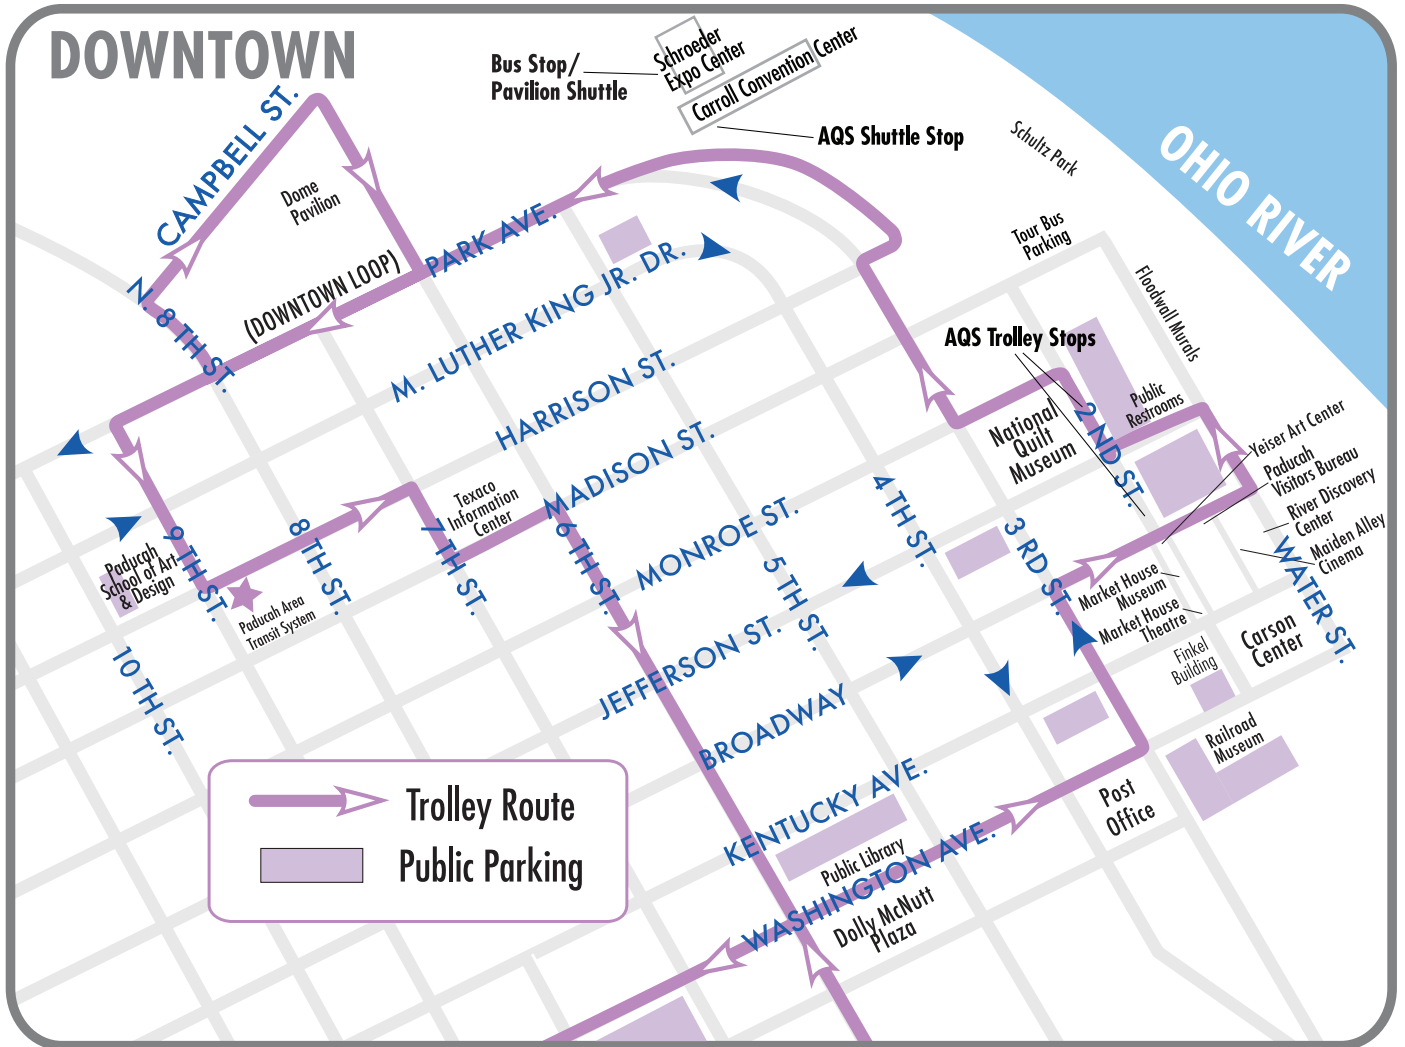

## COMPLIMENTARY DOWNTOWN TROLLEY ROUTE:

Provided by Paducah Area Transit System

The trolley route will go through the Lower Town Arts District to Downtown Paducah, The National Quilt Museum, the AQS Trolley Stops at the 2nd Street parking lots, and the AQS Shuttle Stop at the Carroll Convention Center.

## HOTELS & ATTRACTIONS SHUTTLES

---

**Shuttles will begin at 7:30 a.m. each morning at the Exit 4 area.**

The last run for the day will leave the Shuttle Stop at the Convention Center and drop off at Exit 4 participating partners: Wed.– Fri. at 5:00 p.m. and Sat at 4:00 p.m.

### ROUTE A

Left side of Park Avenue  
(Going Toward Kentucky Oaks Mall)

Auburn Place  
Country Inn & Suites  
Courtyard Marriott  
Drury Suites  
Holiday Inn Express  
Quality Suites  
Calico Country Sew & Vac

### ROUTE B

Right side of Park Avenue  
(Going Toward Kentucky Oaks Mall)

Candlewood Suites  
Drury Inn  
Fairfield Inn & Suites  
Homewood Suites  
Hampton Inn  
LaQuinta Inn & Suites  
Residence Inn  
Kentucky Oaks Mall / Park & Ride