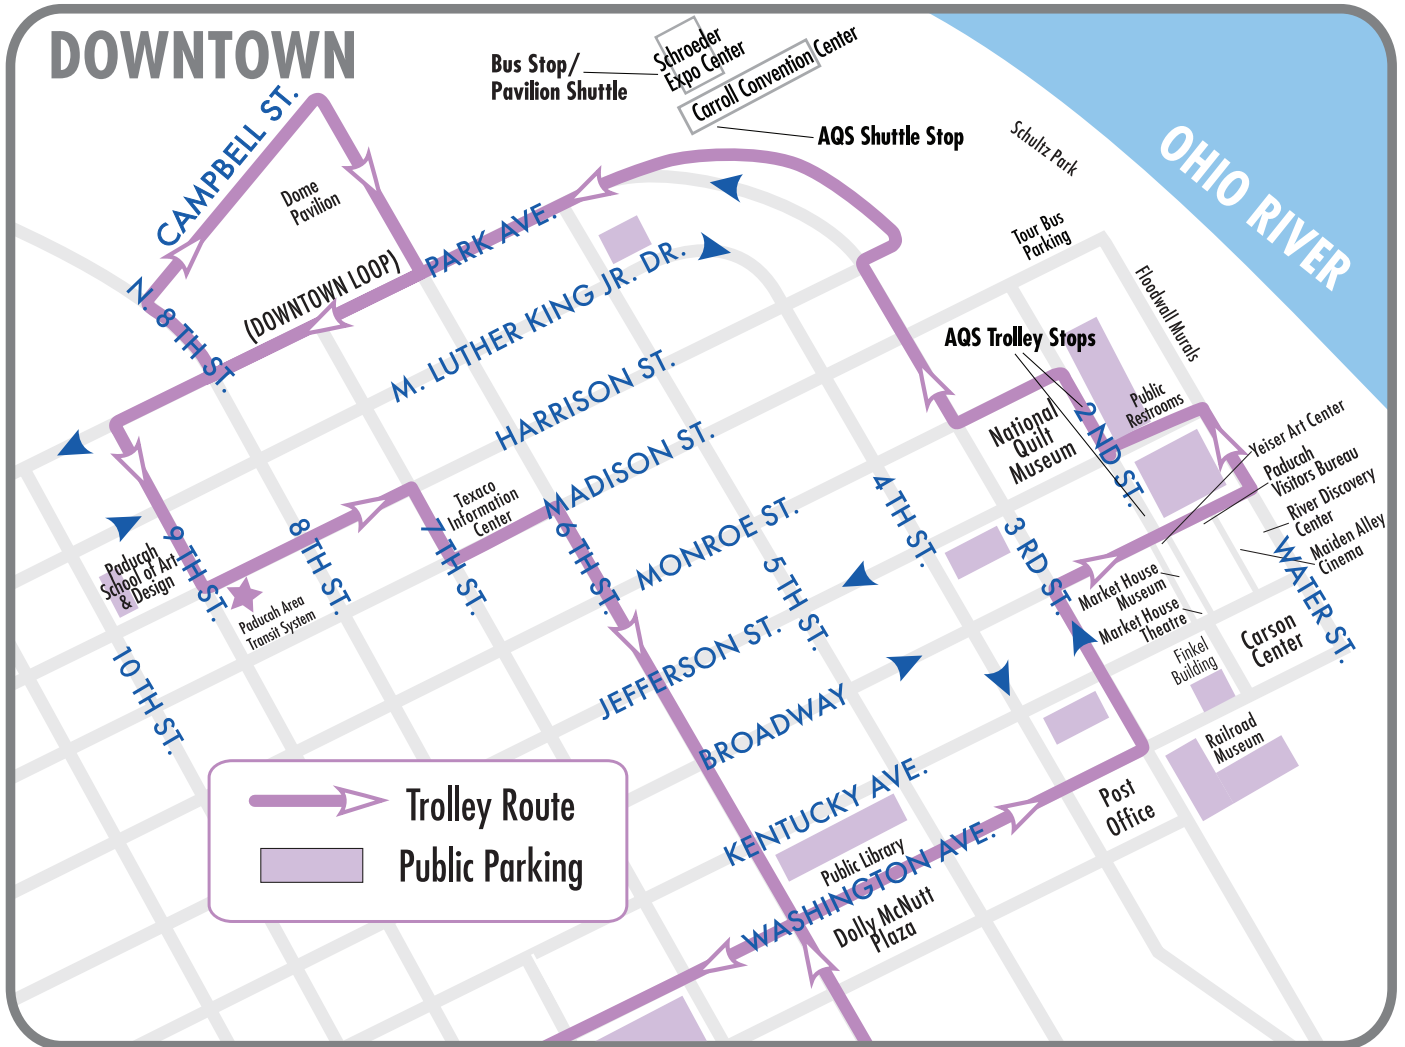

QuiltWEEK TRANSPORTATION

COMPLIMENTARY DOWNTOWN TROLLEY ROUTE:

Provided by Paducah Area Transit System

The trolley route will go through the Lower Town Arts District to Downtown Paducah, The National Quilt Museum, the AQS Trolley Stops at the 2nd Street parking lots, and the AQS Shuttle Stop at the Carroll Convention Center.

PADUCAH AREA TRANSIT SYSTEM:

270-444-8700
ADA-compliant service.
Monday-Saturday,
6:00 a.m.–5:30 p.m.
24 hours notice required

BLUE DREAM CAB COMPANY:

270-558-3928
to make a reservation.
Sunday-Thursday
4:00 a.m.-12:00 a.m.
Friday-Saturday - 24 hours

HOTELS & ATTRACTIONS SHUTTLES

Shuttles will begin at 7:30 a.m. each morning at the Exit 4 area.

The last run for the day will leave the Shuttle Stop at the Convention Center and drop off at Exit 4 participating partners: Wed.– Fri. at 5:00 p.m. and Sat at 4:00 p.m.

ROUTE B

Right side of Park Avenue
(Going Toward Kentucky Oaks Mall)

Candlewood Suites
Drury Inn
Fairfield Inn & Suites
Homewood Suites
Hampton Inn
LaQuinta Inn & Suites
Residence Inn
KY Oaks Mall / Park & Ride