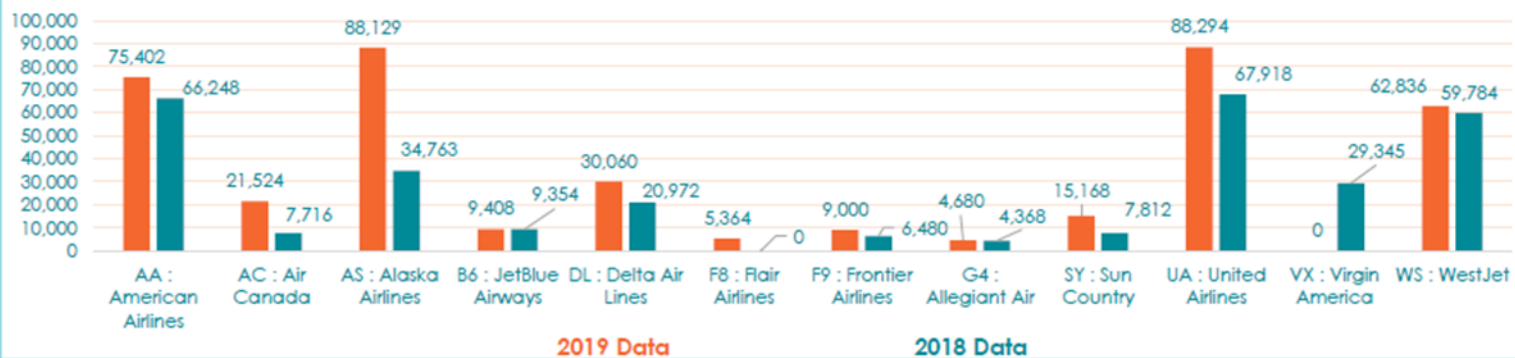

2,581

Number of Seats

314,760

Flight Comparison

Seat Comparison

Data represents inbound and outbound flights for PSP

Source: Diio Mi Express (Note: All new air service has not been loaded)