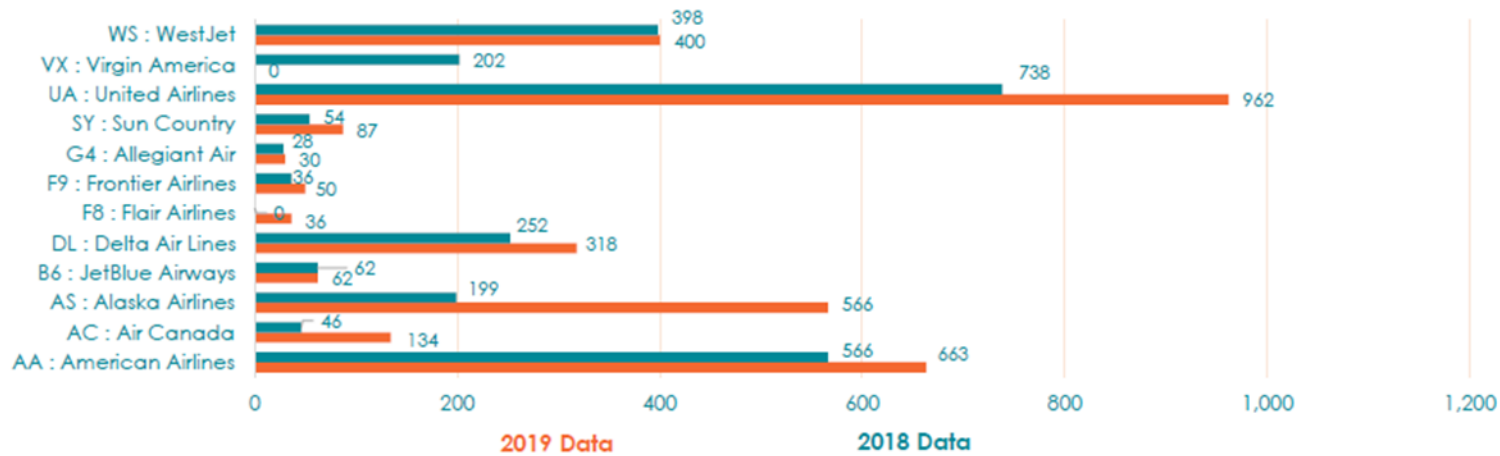

PSP Schedule Analysis- January 2019

January 2019

January 2018

Number of Flights

3,308

Number of Seats

409,865

Number of Flights

2,581

Number of Seats

314,760

Flight Comparison

Seat Comparison

Data represents inbound and outbound flights for PSP

Source: Diio Mi Express (Note: All new air service has not been loaded)