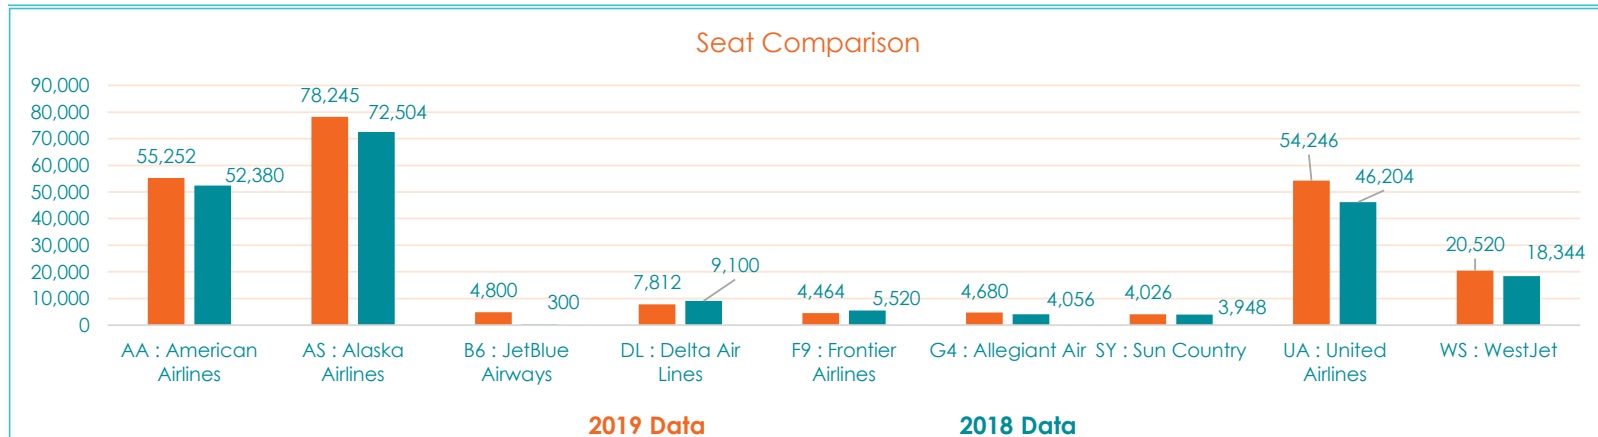

1,805

Number of Seats

212,356

Flight Comparison

Seat Comparison

Data represents inbound and outbound flights for PSP

Source: Diio Mi Express (Note: All new air service has not been loaded)