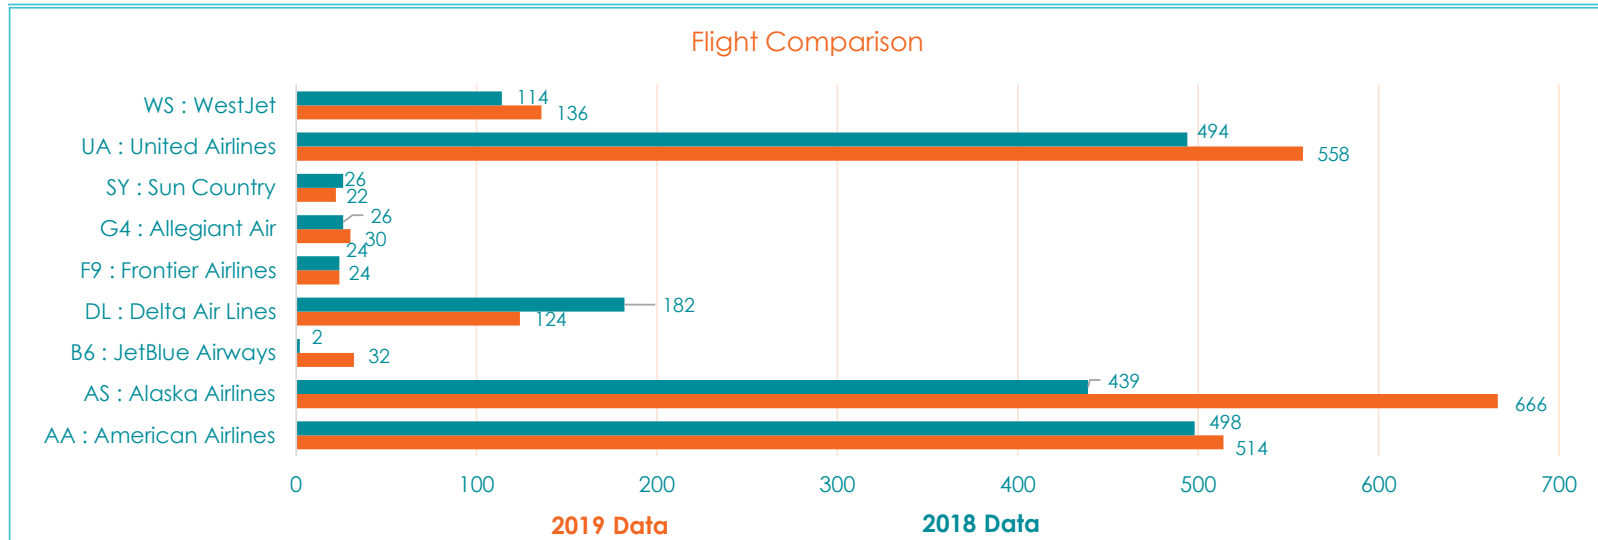

PSP Schedule Analysis- May 2019

May 2019

May 2018

Number of Flights

2,106

Number of Seats

234,045

Number of Flights

1,805

Number of Seats

212,356

Flight Comparison

Seat Comparison

Data represents inbound and outbound flights for PSP

Source: Diio Mi Express (Note: All new air service has not been loaded)