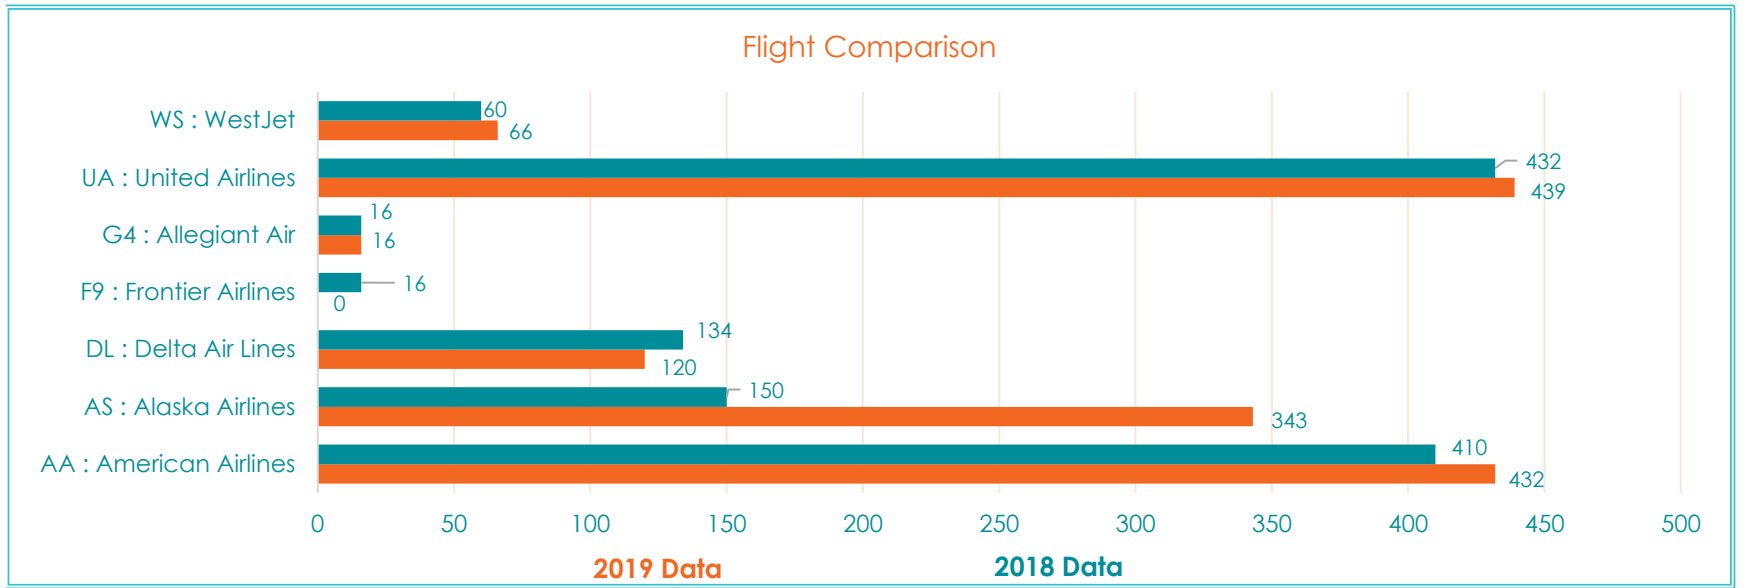

PSP Schedule Analysis- June 2019

June 2019

June 2018

Data represents inbound and outbound flights for PSP
 Source: Diio Mi Express (Note: All new air service has not been loaded)