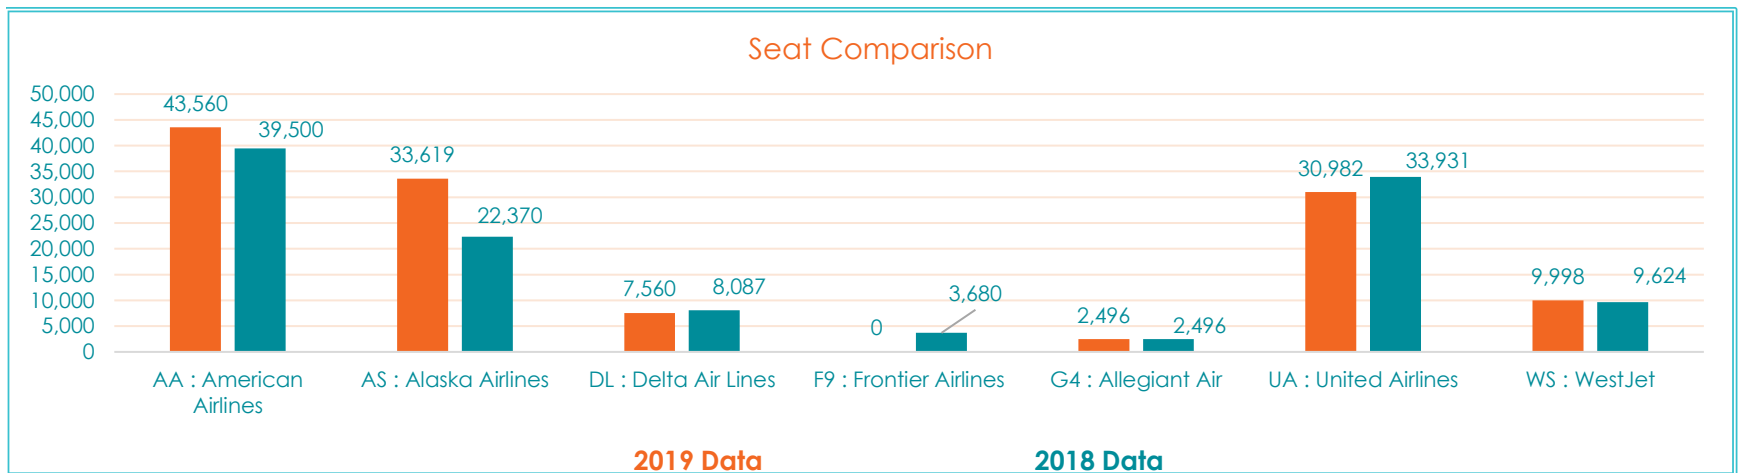

PSP Schedule Analysis- June 2019

June 2019

June 2018

Data represents inbound and outbound flights for PSP
 Source: Diio Mi Express (Note: All new air service has not been loaded)