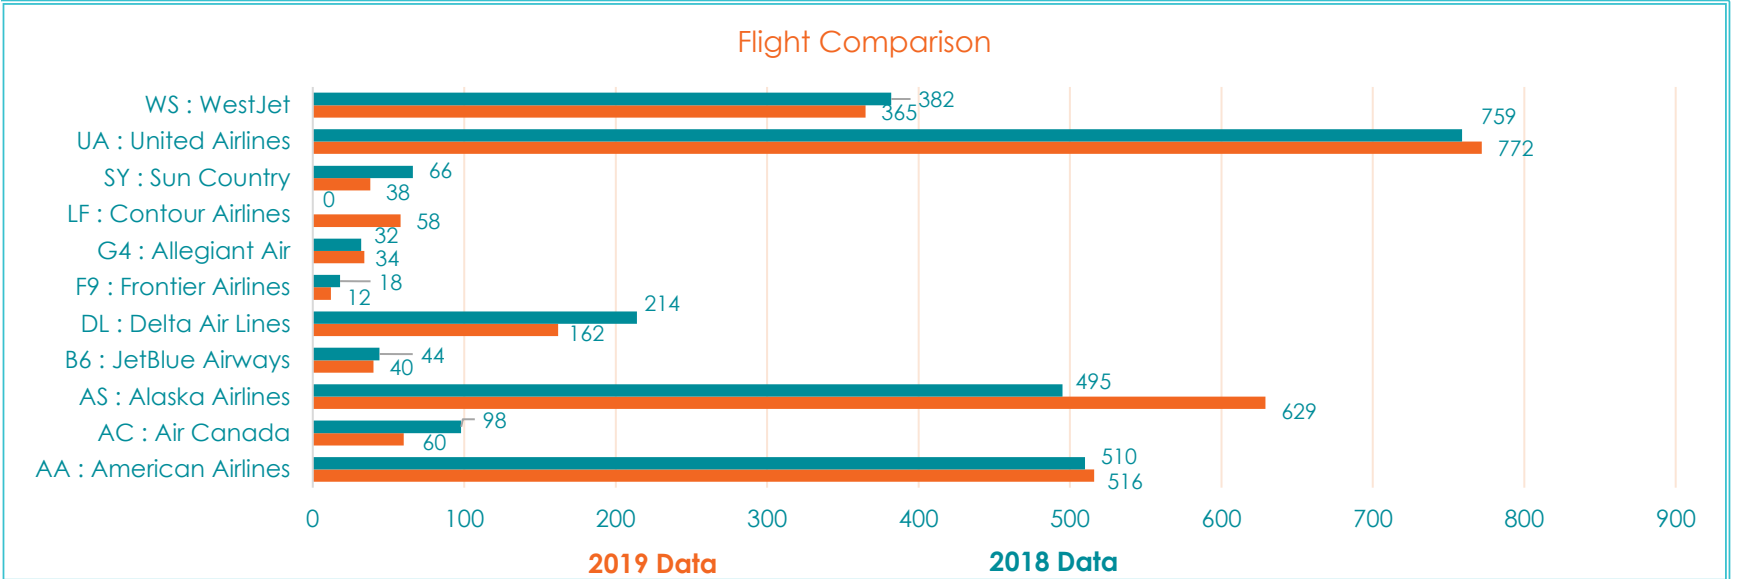

PSP Schedule Analysis- November 2019

November 2019

November 2018

Number of Flights
2,686

Number of Seats
303,639

Number of Flights
2,618

Number of Seats
317,718

Data represents inbound and outbound flights for PSP
Source: Diio Mi Express (Note: All new air service has not been loaded)