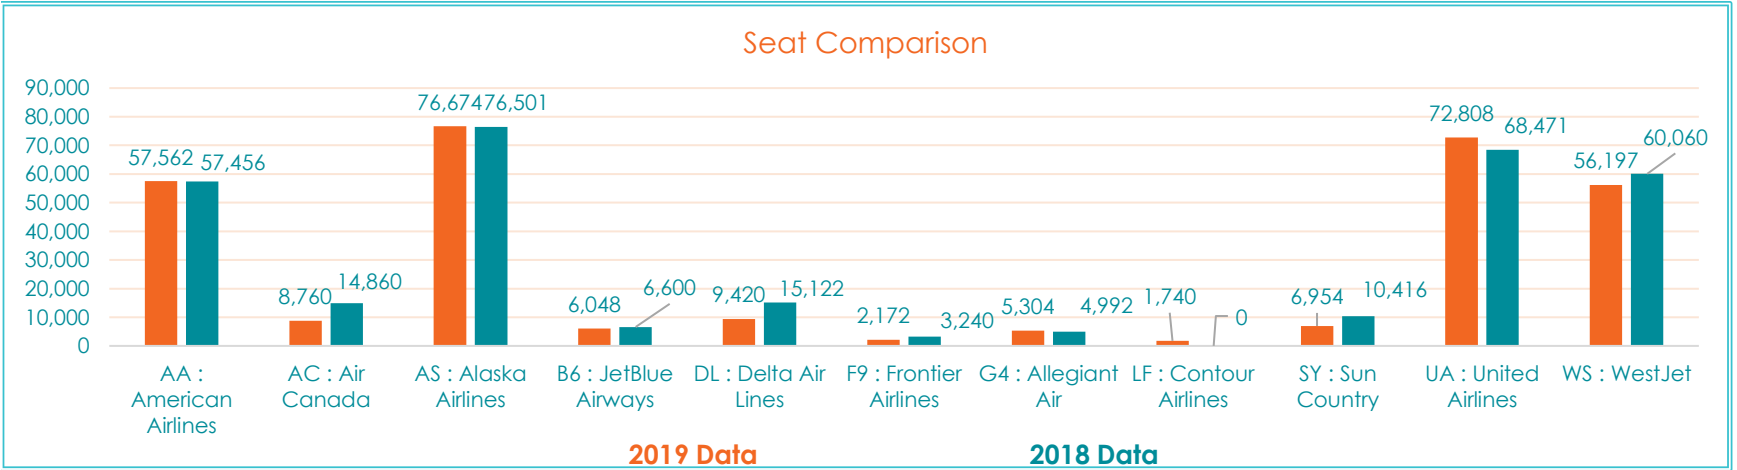

PSP Schedule Analysis- November 2019

November 2019

November 2018

Number of Flights
2,686

Number of Seats
303,639

Number of Flights
2,618

Number of Seats
317,718

Data represents inbound and outbound flights for PSP
Source: Diio Mi Express (Note: All new air service has not been loaded)