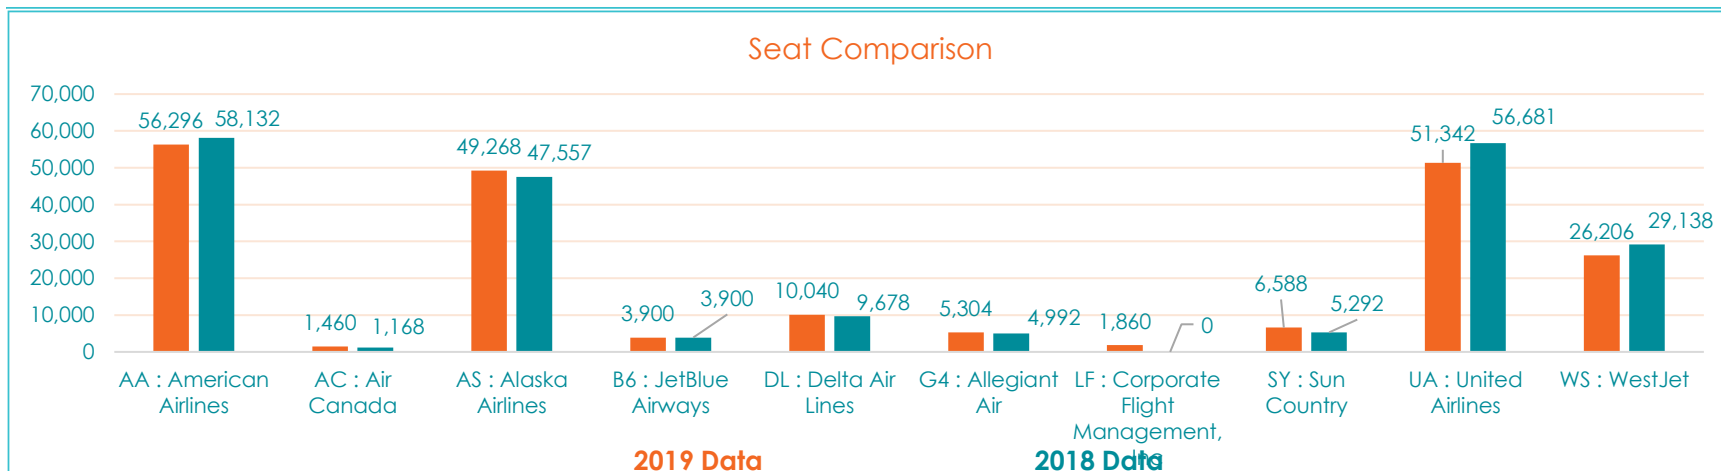

PSP Schedule Analysis- October 2019

October 2019

October 2018

Data represents inbound and outbound flights for PSP
 Source: Diio Mi Express (Note: All new air service has not been loaded)