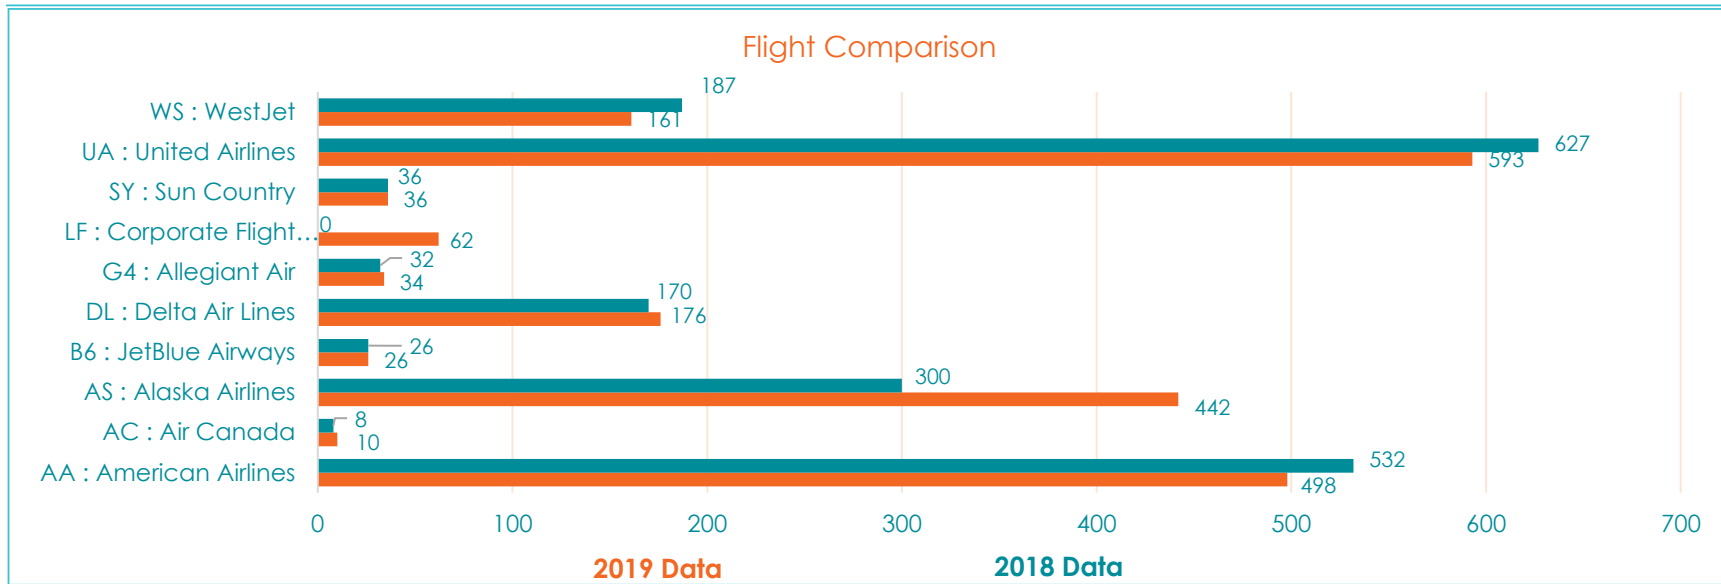

PSP Schedule Analysis- October 2019

October 2019

October 2018

Data represents inbound and outbound flights for PSP
 Source: Diio Mi Express (Note: All new air service has not been loaded)