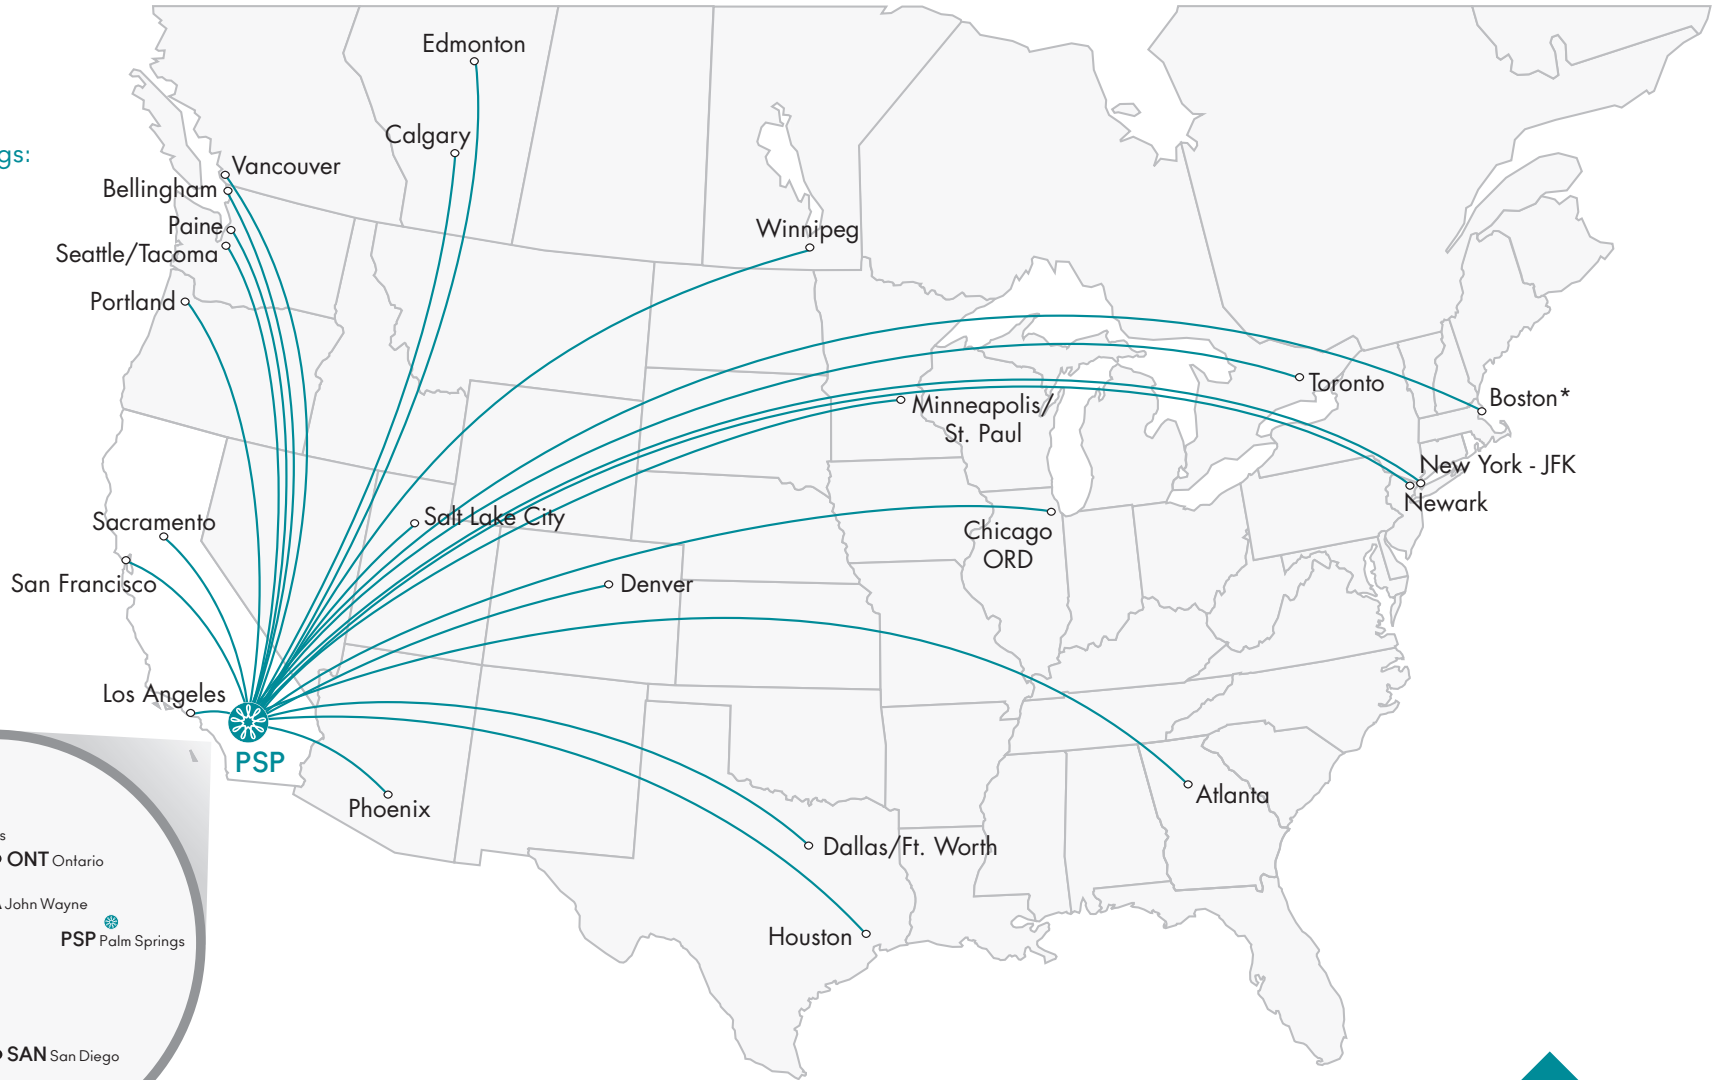

palm springs international airport (PSP) air service

airlines servicing greater palm springs:

- Air Canada
- Alaska Airlines
- Allegiant Air
- American Airlines
- Contour Airlines
- Delta Air Lines
- Frontier
- JetBlue
- Sun Country
- United Airlines
- WestJet

southern california international airports

NONSTOP FLIGHTS  
 Routes and carriers are subject to change  
 \*April flights only