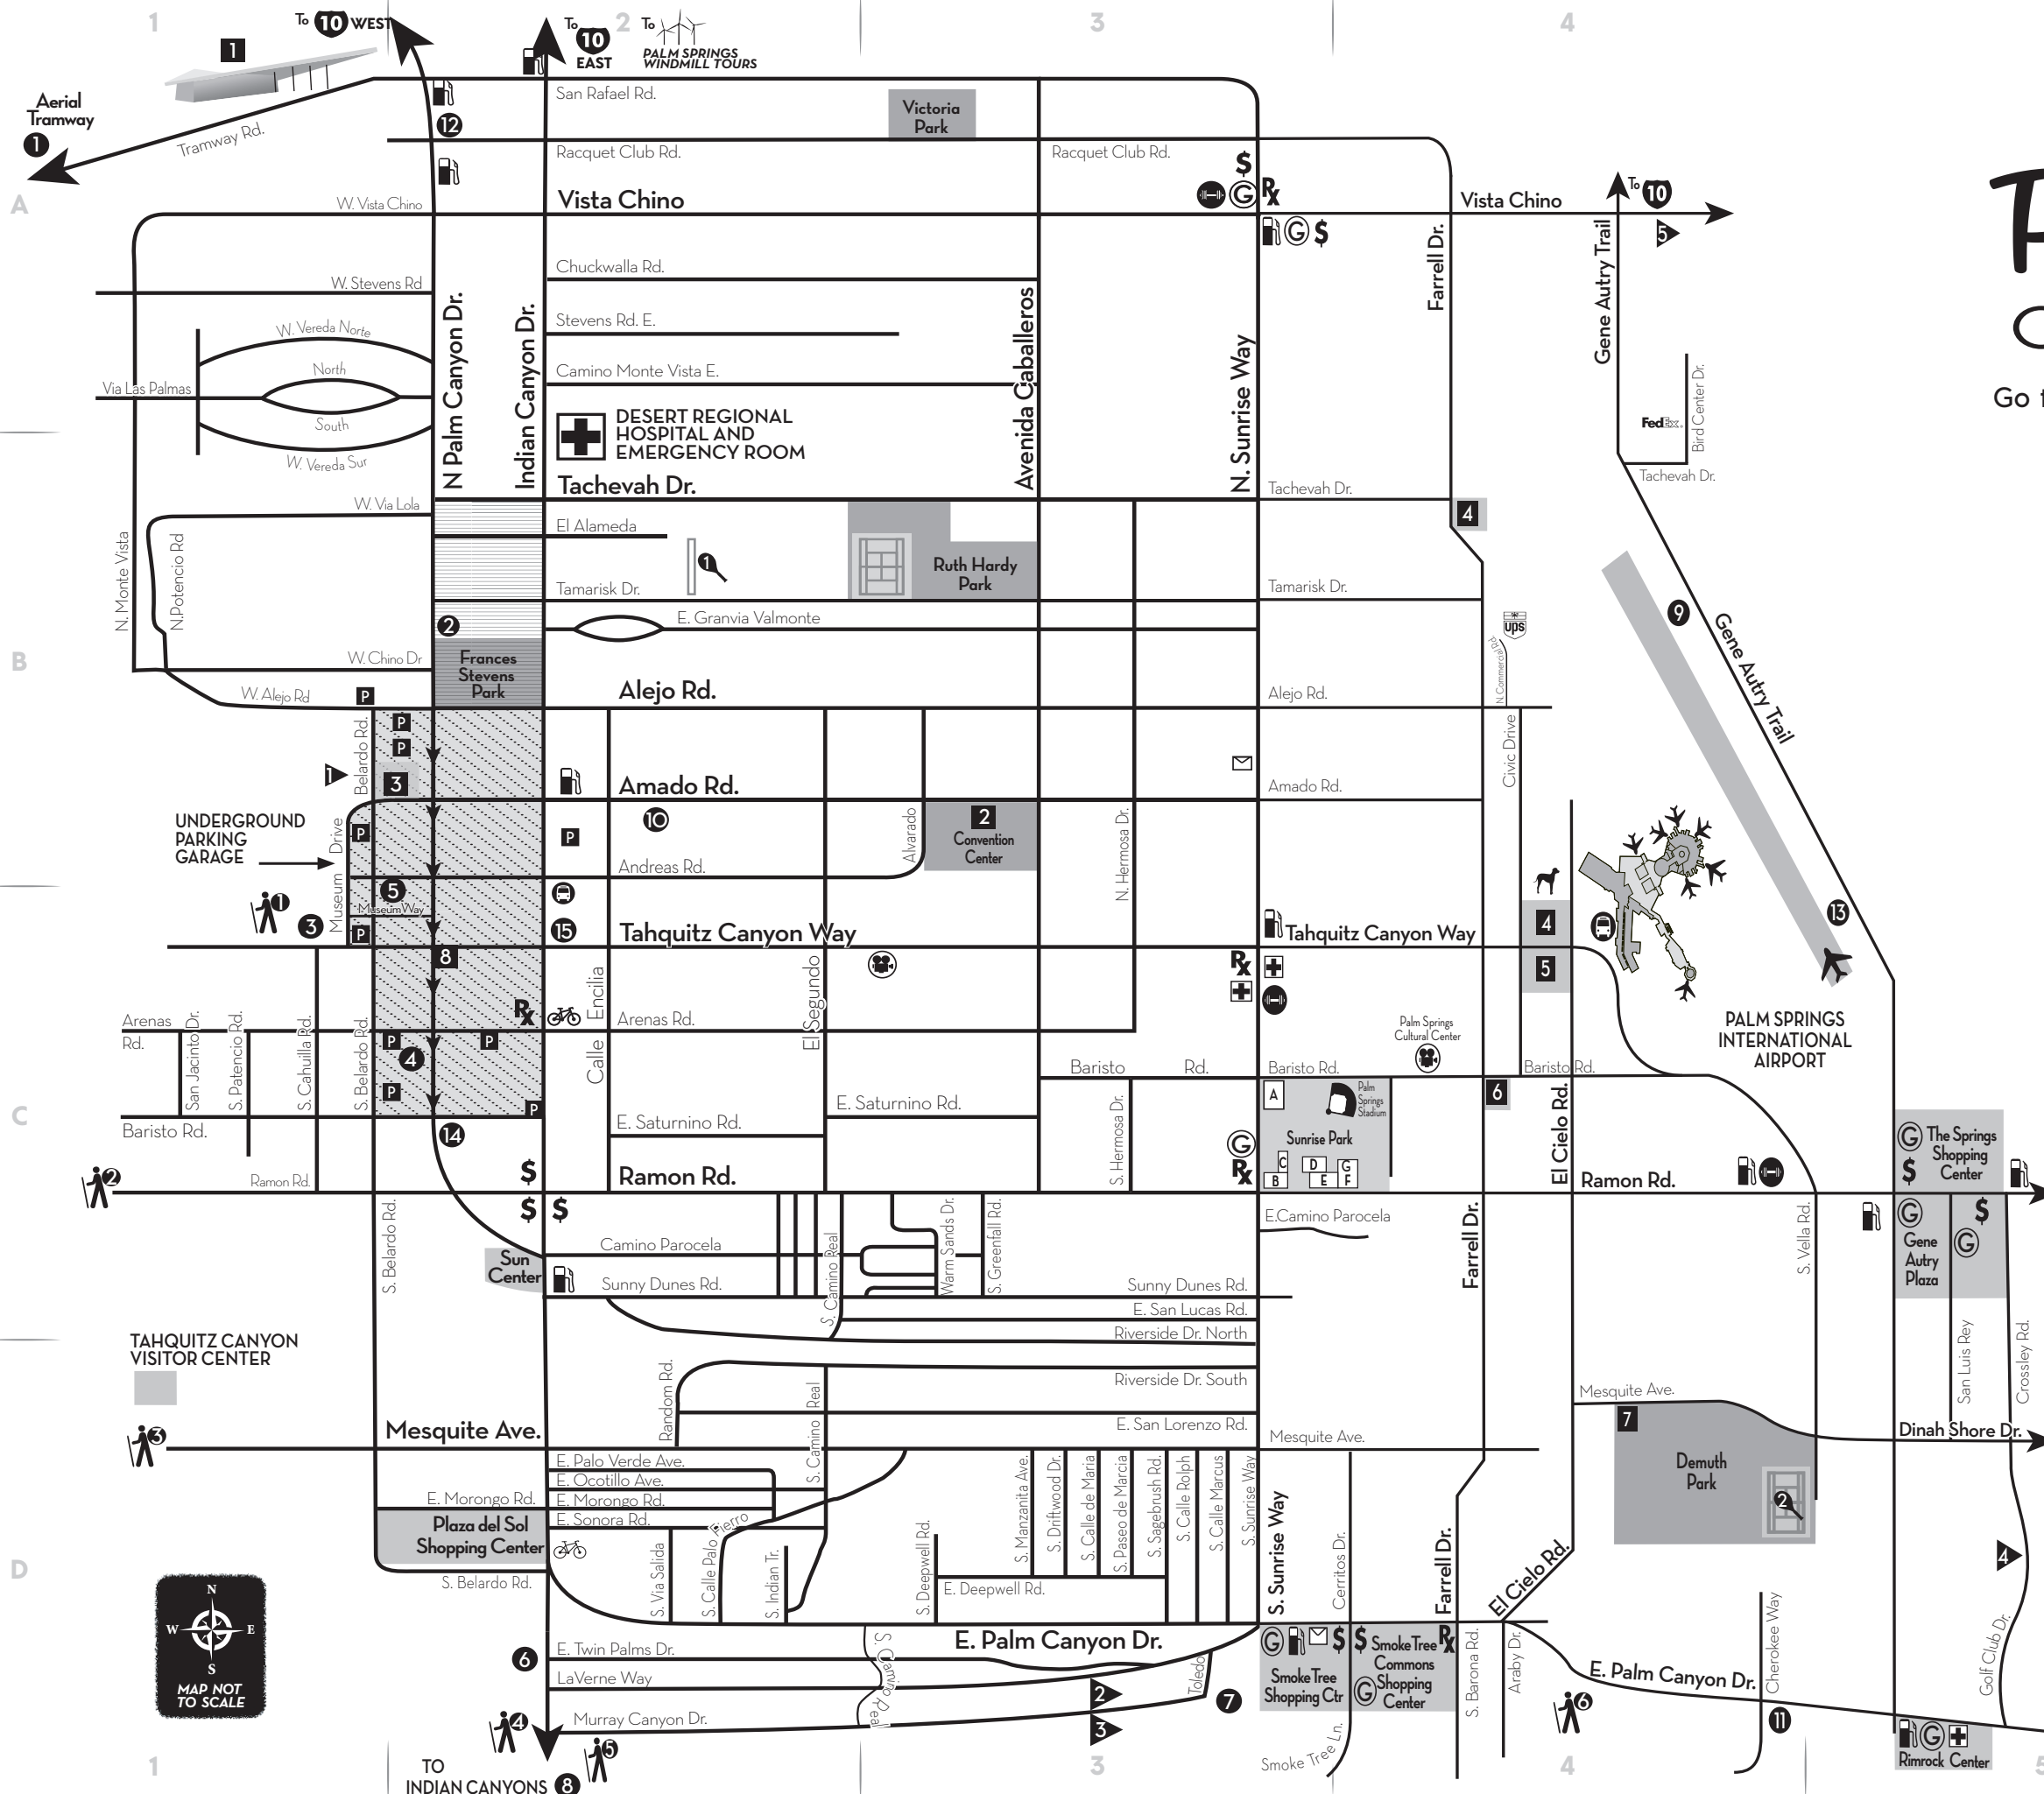

Palm Springs CALIFORNIA

Go to VisitPalmSprings.com for all the unique places to shop, dine and play.

PLACES OF INTEREST

- 1 Visitor Information Center (A1)
- 2 Convention Center (B3)
- 3 Chamber of Commerce (B1)
- 4 City Hall (C4)
- 5 Police Station (C4)
- 6 AAA (C4)
- 7 Demuth Community Center (D4)
- 8 Welwood Murray Memorial Library (C2)

TRAIL HEADS

- 1 Museum Trail (C1)
- 2 North Lykken Trail (C1)
- 3 Tahquitz Canyon Trail (D1)
- 4 South Lykken Trail (D2)
- 5 Garstin Trail (D2)
- 6 Araby Trail (D4)

SYMBOL KEY

- | | | |
|-------------|---------------|-------------------------------------------------|
| Airport | Grocery Store | Pharmacy |
| Bank | Gym | Uptown Design District |
| Dog Park | Bike Rentals | Downtown Palm Springs |
| Gas Station | Hospital | Parking |
| Post Office | Movie Theater | Amtrak/Morongo Basin Transit Authority Bus Stop |

ATTRACTIONS

- 1 Aerial Tramway (A1)
- 2 Palm Canyon Theater (B2)
- 3 Art Museum & Annenberg Theater (B1)
- 4 Palm Springs Historical Society (C1)
- 5 Downtown Park and Forever Marilyn statue (B1)
- 6 Moorten Botanical Gardens (D2)
- 7 Smoketree Stables (D3)
- 8 Indian Canyons & Trading Post (D2)
- 9 Air Museum (B4)
- 10 Agua Caliente Casino Palm Springs (B2)
- 11 Backstreet Art District (D4)
- 12 Escape Room Palm Springs (A1)
- 13 Palm Springs Biplanes (B4)
- 14 Architecture & Design Center (C1)
- 15 Agua Caliente Cultural Plaza - Opening Soon (C2)

SUNRISE PARK KEY

- A - Library Ctr
- B - Mizell Senior Ctr
- C - Boys and Girls Club
- D - Leisure Ctr
- E - City Pool
- F - City Skate Park
- G - Palm Springs Power Baseball