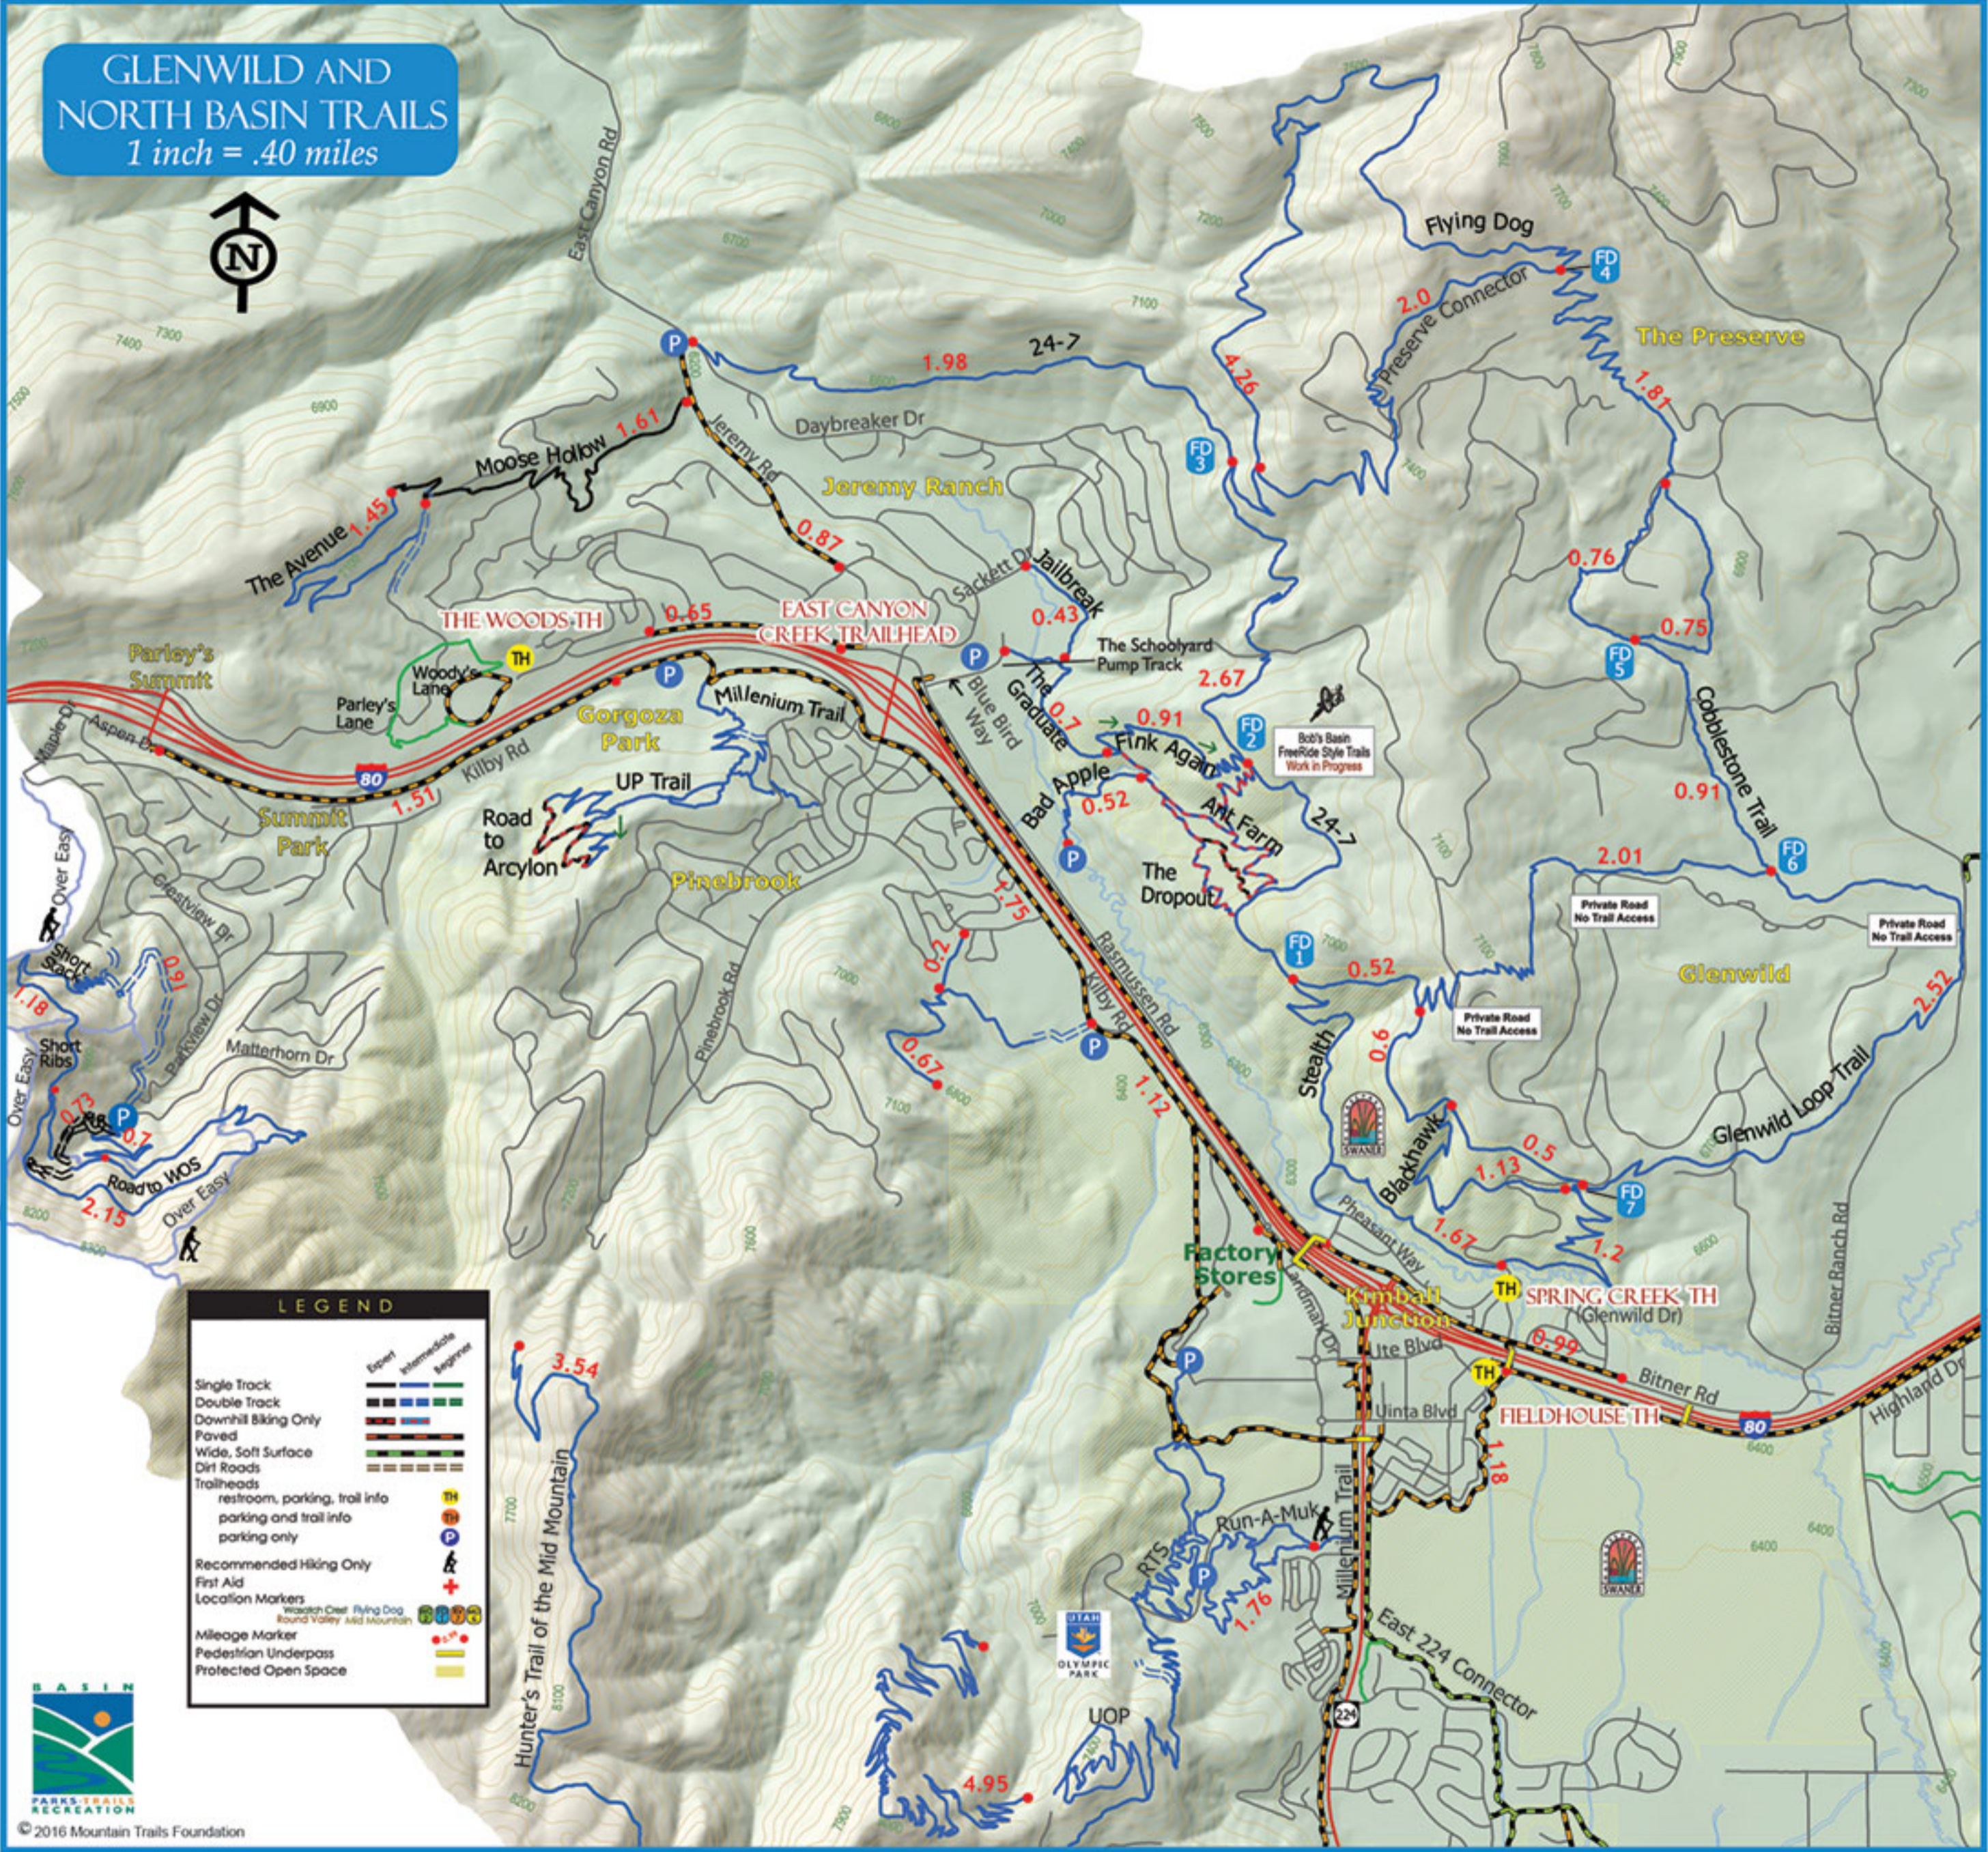

GLENWILD AND NORTH BASIN TRAILS

1 inch = .40 miles

LEGEND

Single Track	Expert
Double Track	Intermediate
Downhill Biking Only	Beginner
Paved	
Wide, Soft Surface	
Dirt Roads	
Trailheads	
restroom, parking, trail info	TH
parking and trail info	P
parking only	
Recommended Hiking Only	
First Aid	+
Location Markers	
Woods Creek Flying Dog	
Round Valley Mid Mountain	
Mileage Marker	
Pedestrian Underpass	
Protected Open Space	