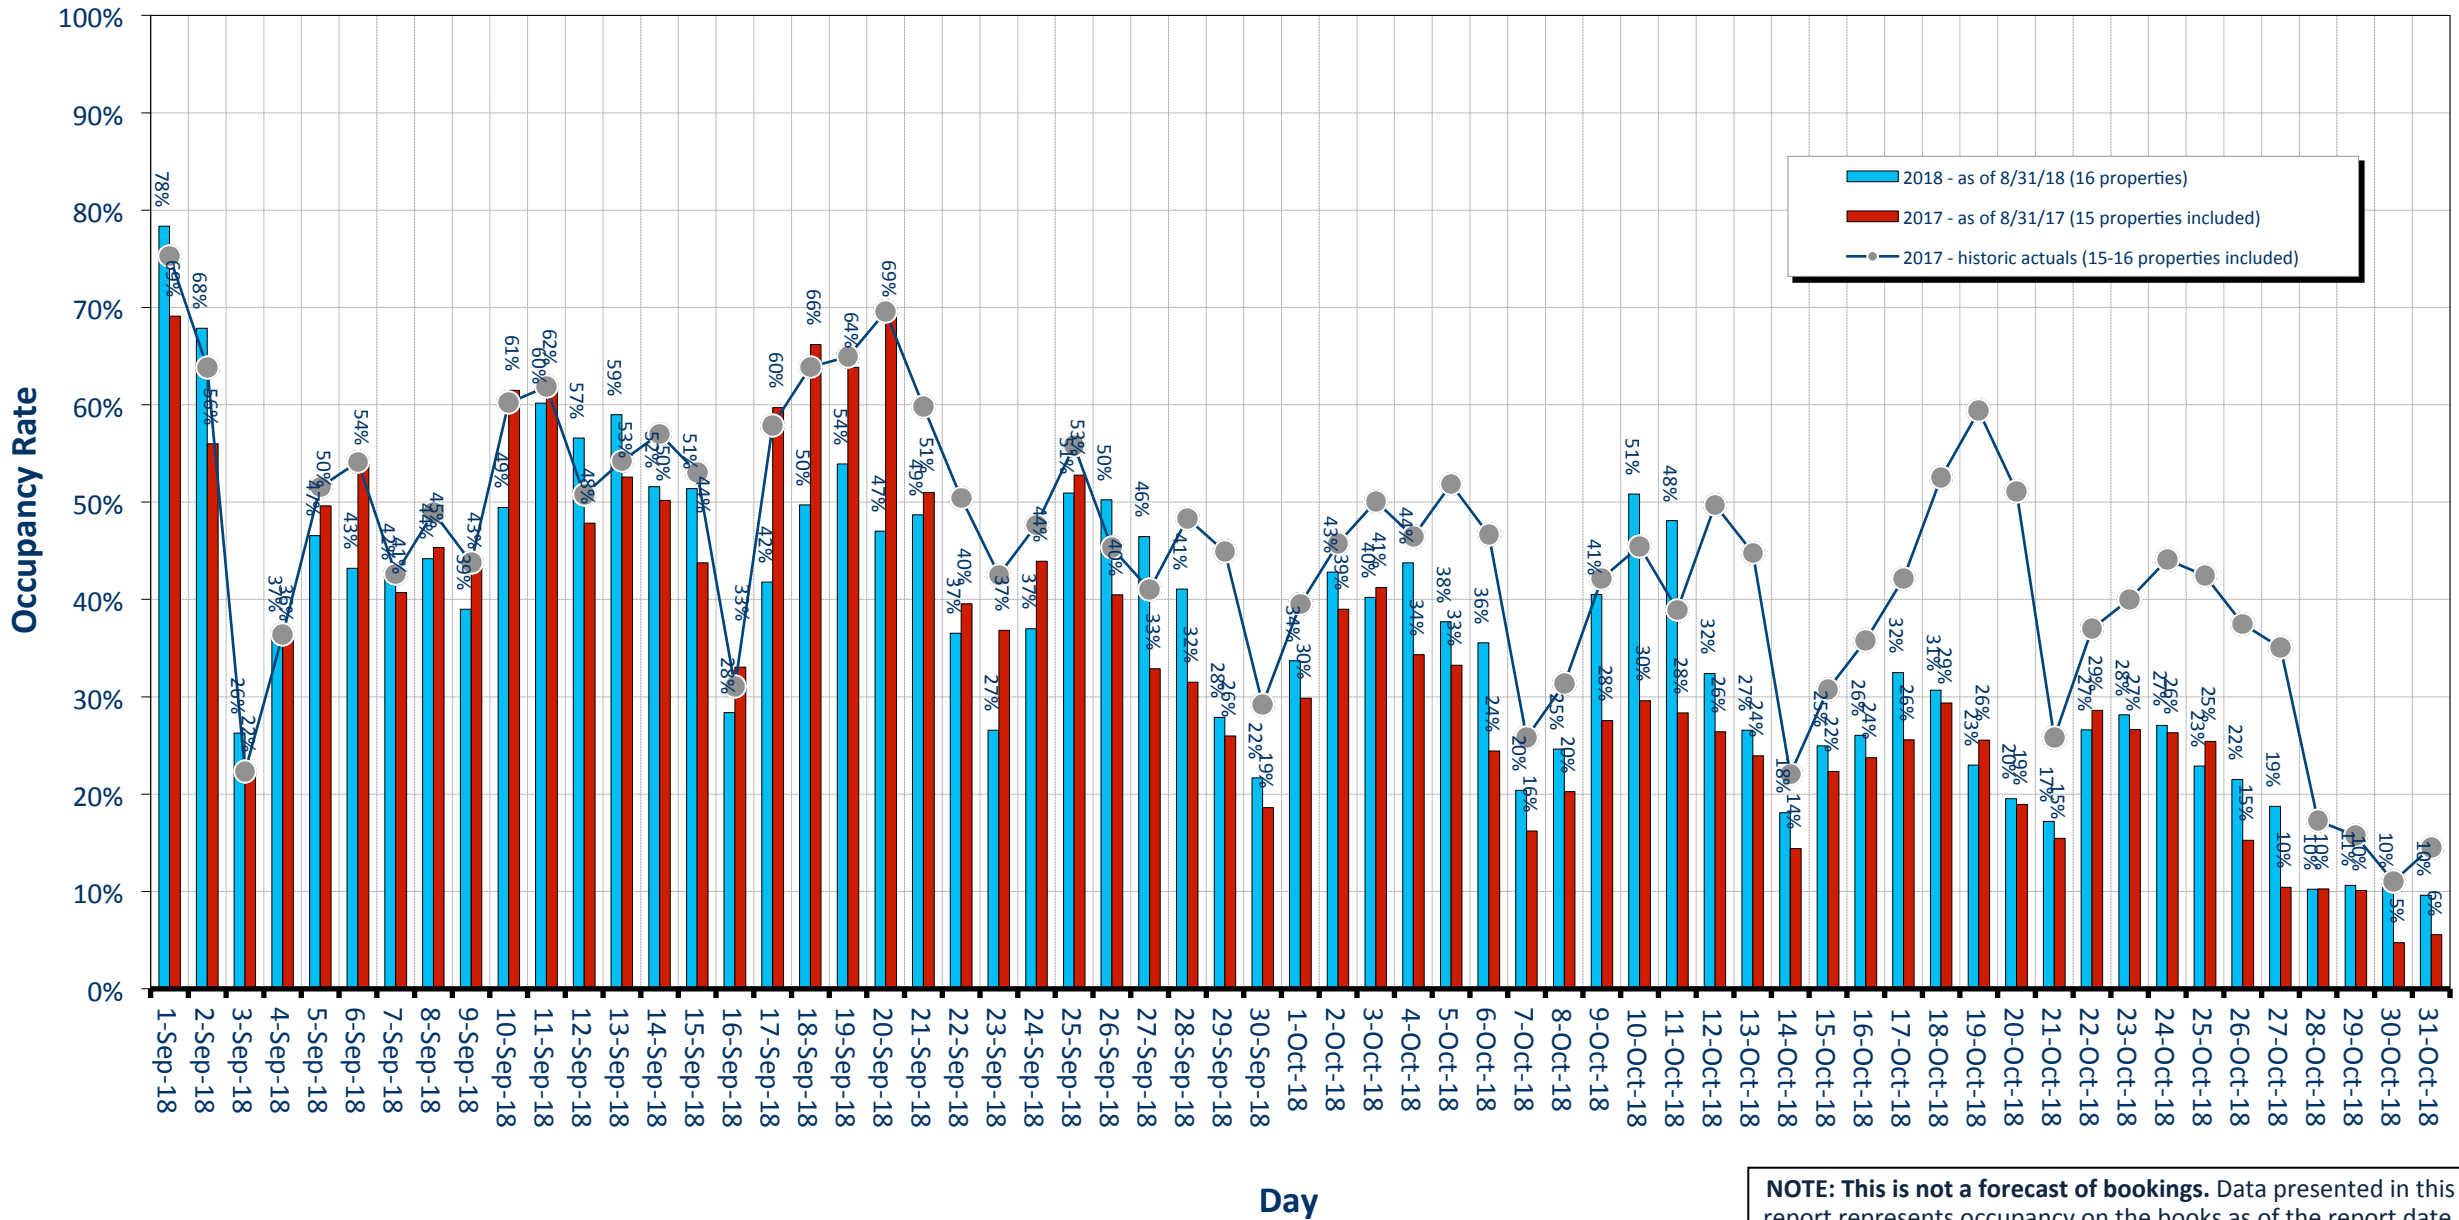

Park City Daily Occupancy Report as of August 31, 2018

"RETAIL REPORT": 60-DAY ADVANCE VIEW

Report Date: 8/31/18

NOTE: This is not a forecast of bookings. Data presented in this report represents occupancy on the books as of the report date.