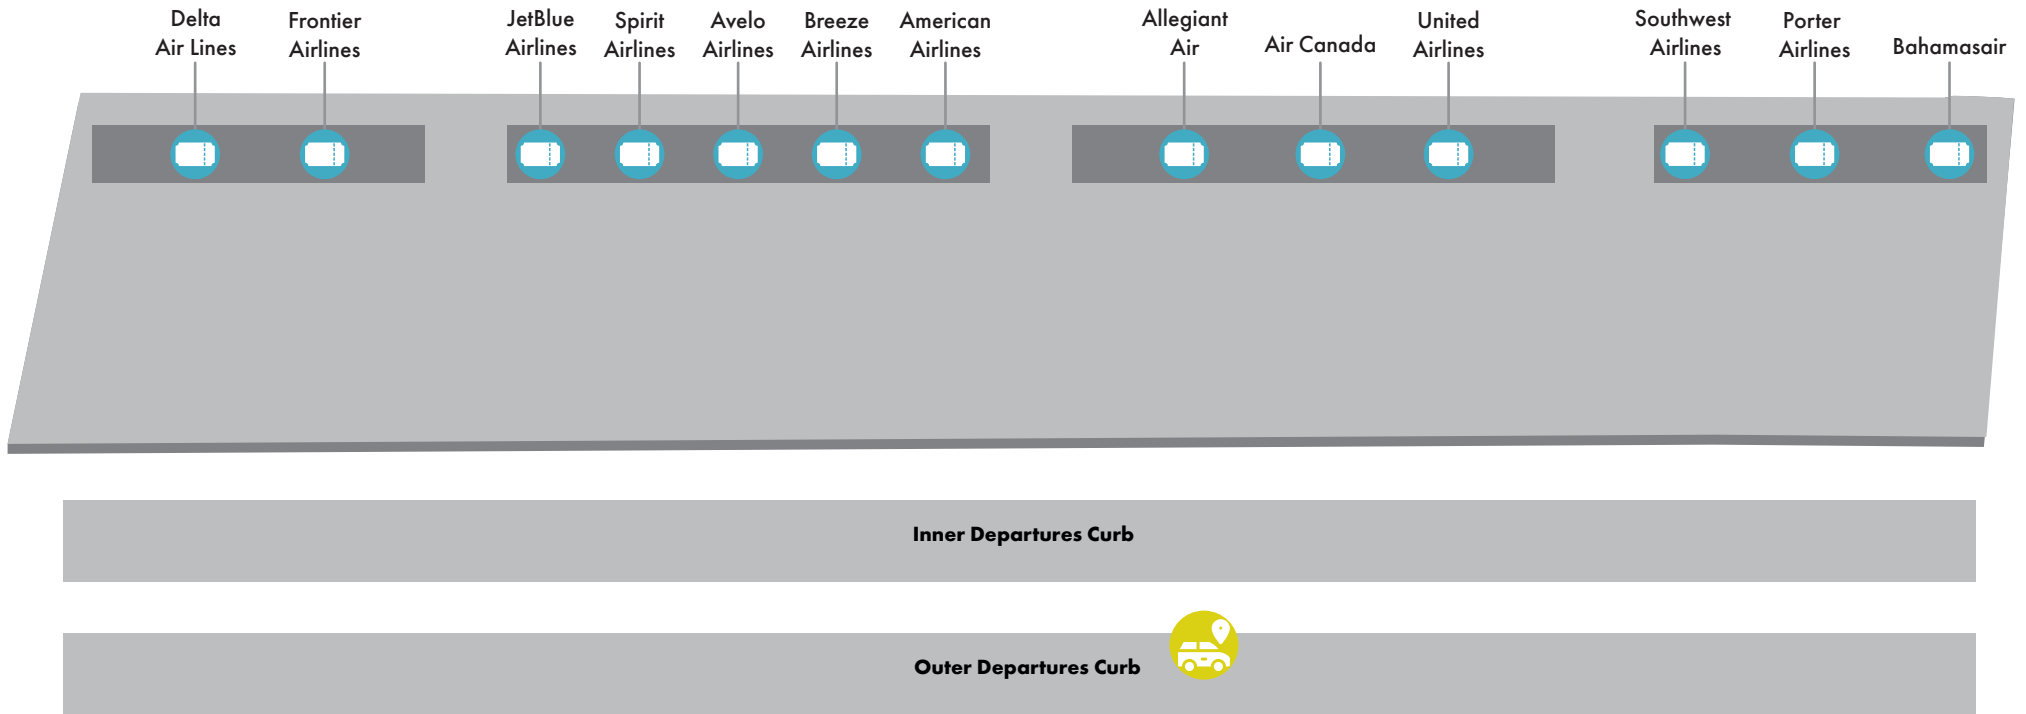

PBI Level 3

LEGEND

-  Airline Ticket Counter
-  Rideshare Pickups