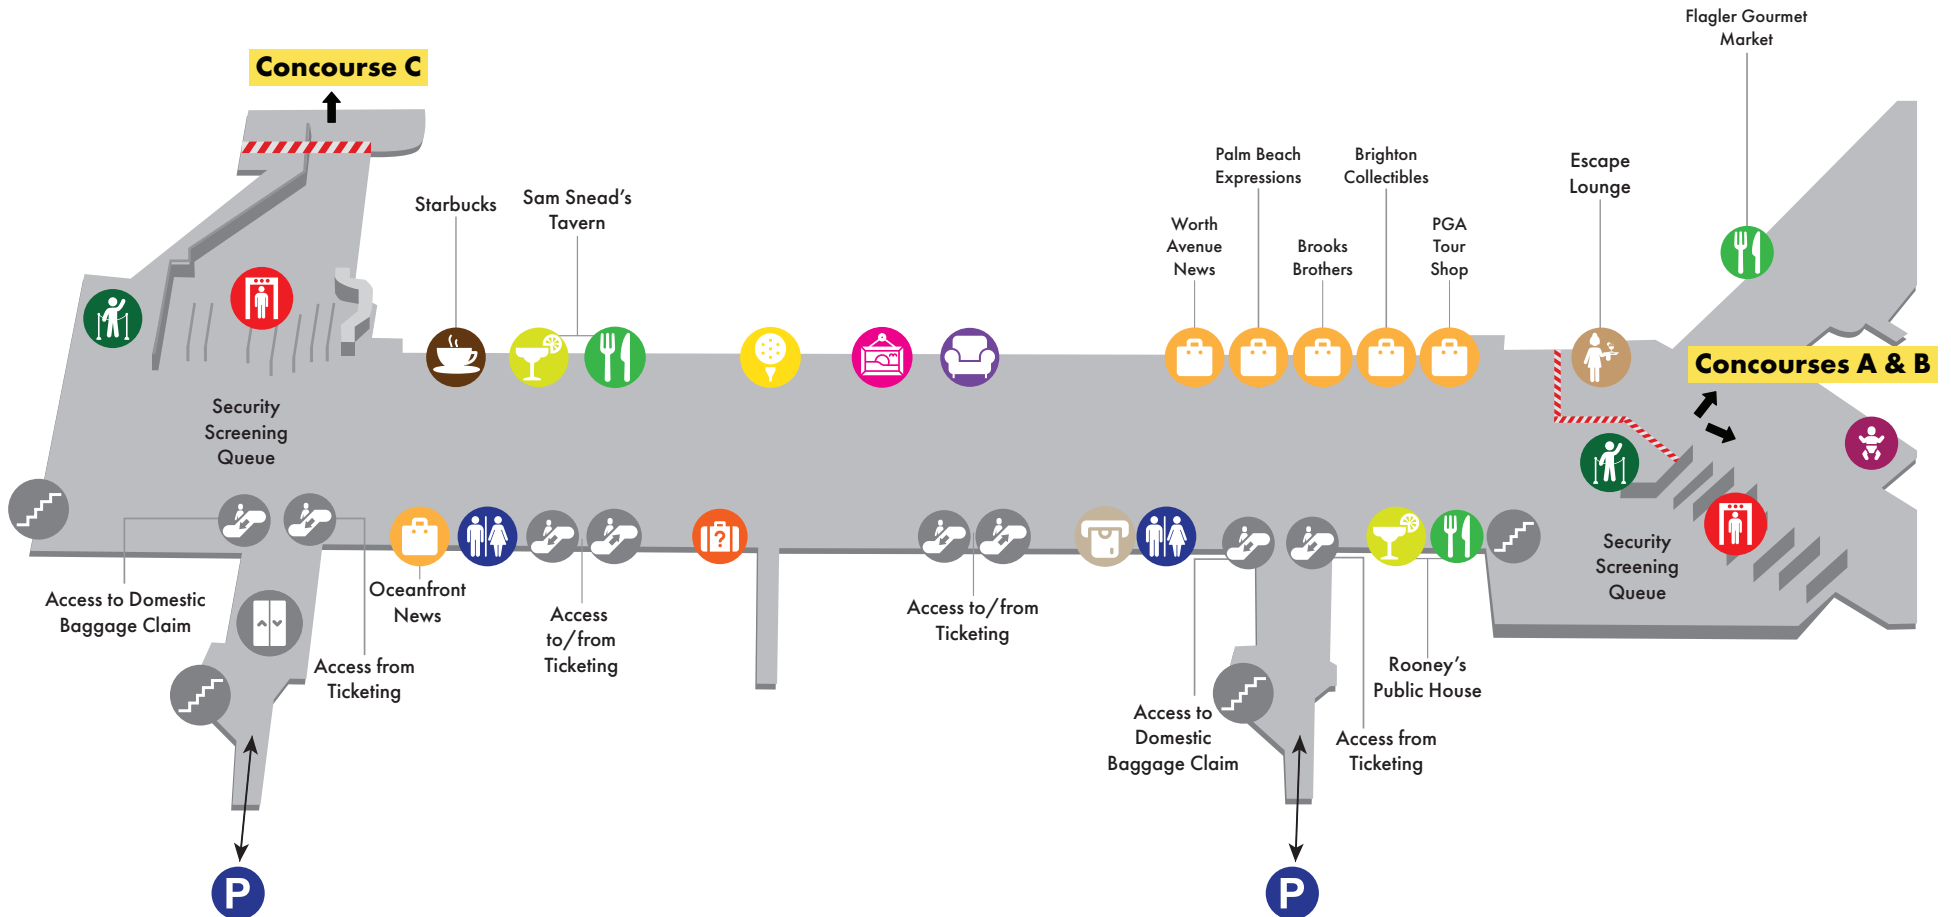

PBI Main Terminal

LEGEND

- | | | | |
|----------------|-----------------------------|-------------------------------|--------------------------------|
| Airport Lounge | Lost & Found | Putting Green | Elevators |
| ATM | Dining | Restrooms | Escalator/Vertical Circulation |
| Art Gallery | Meeter/Greeter Waiting Area | Security Screening Checkpoint | Stairs/Emergency Exit |
| Bar | Nursing Station | Shopping, News & Gifts | |
| Starbucks | Parking | Sitting Area | |