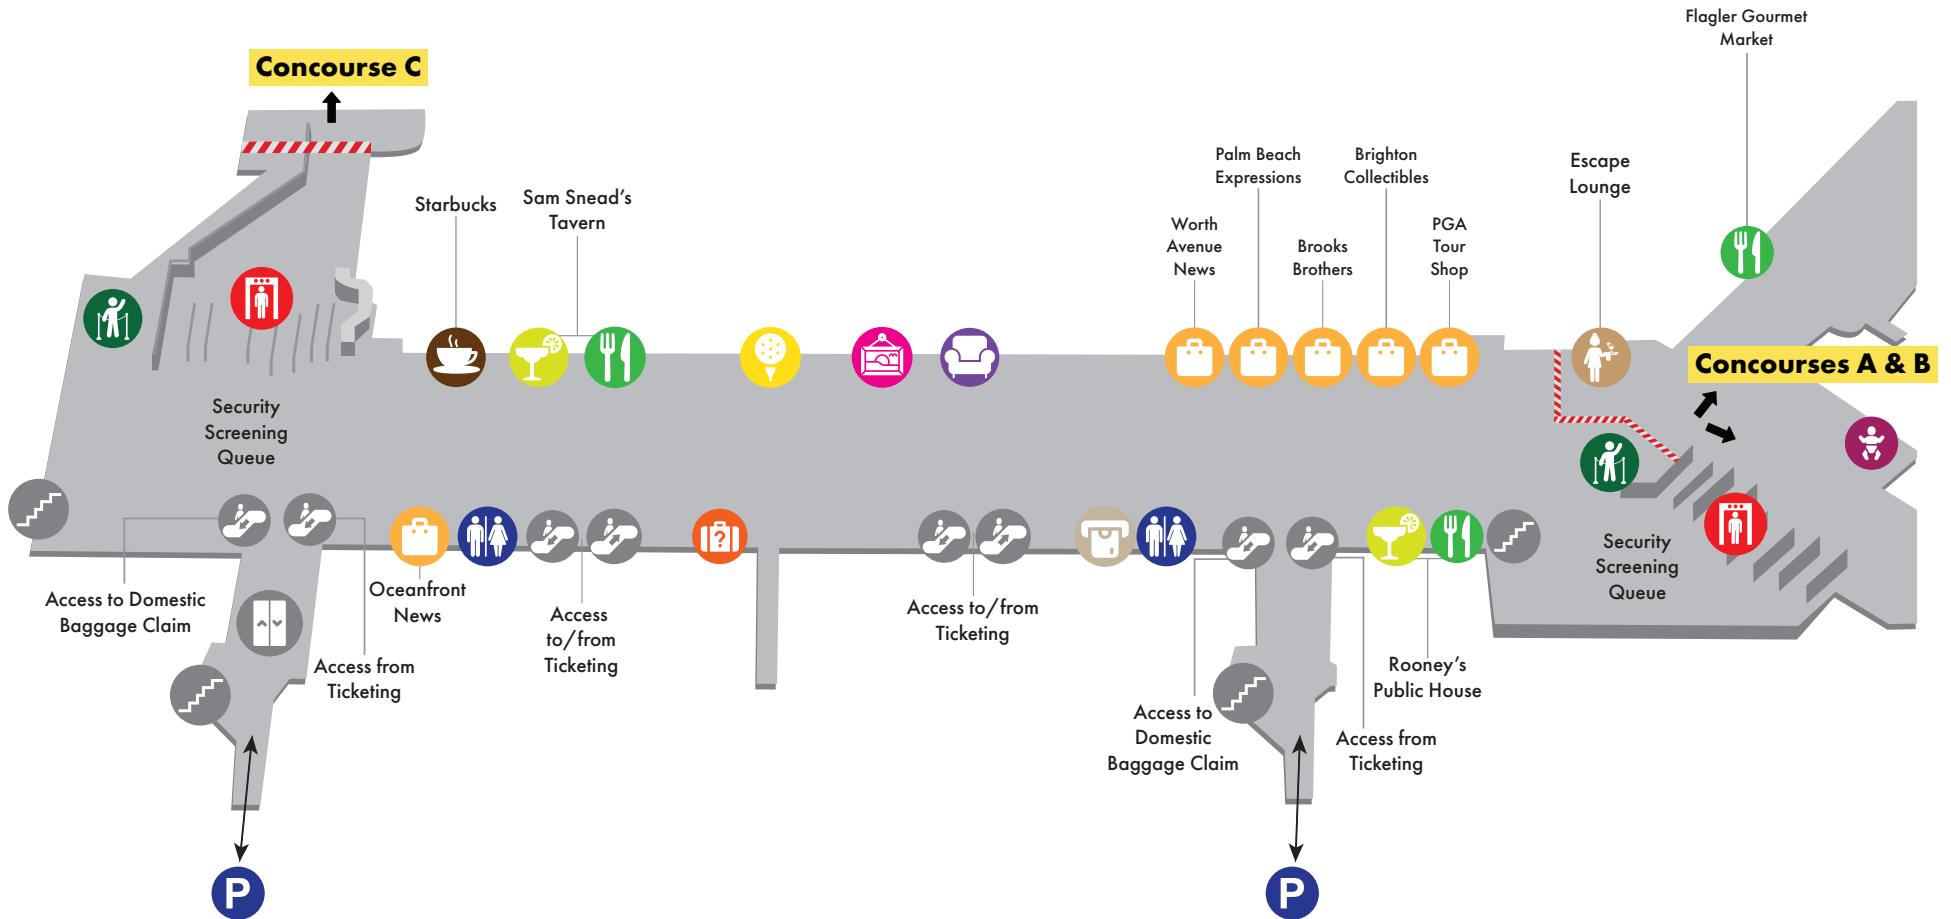

# PBI Main Terminal

## LEGEND

- Airport Lounge
- ATM
- Art Gallery
- Bar
- Starbucks
- Lost & Found
- Dining
- Meeter/Greeter Waiting Area
- Nursing Station
- Parking
- Putting Green
- Restrooms
- Security Screening Checkpoint
- Shopping, News & Gifts
- Sitting Area
- Elevators
- Escalator/Vertical Circulation
- Stairs/Emergency Exit