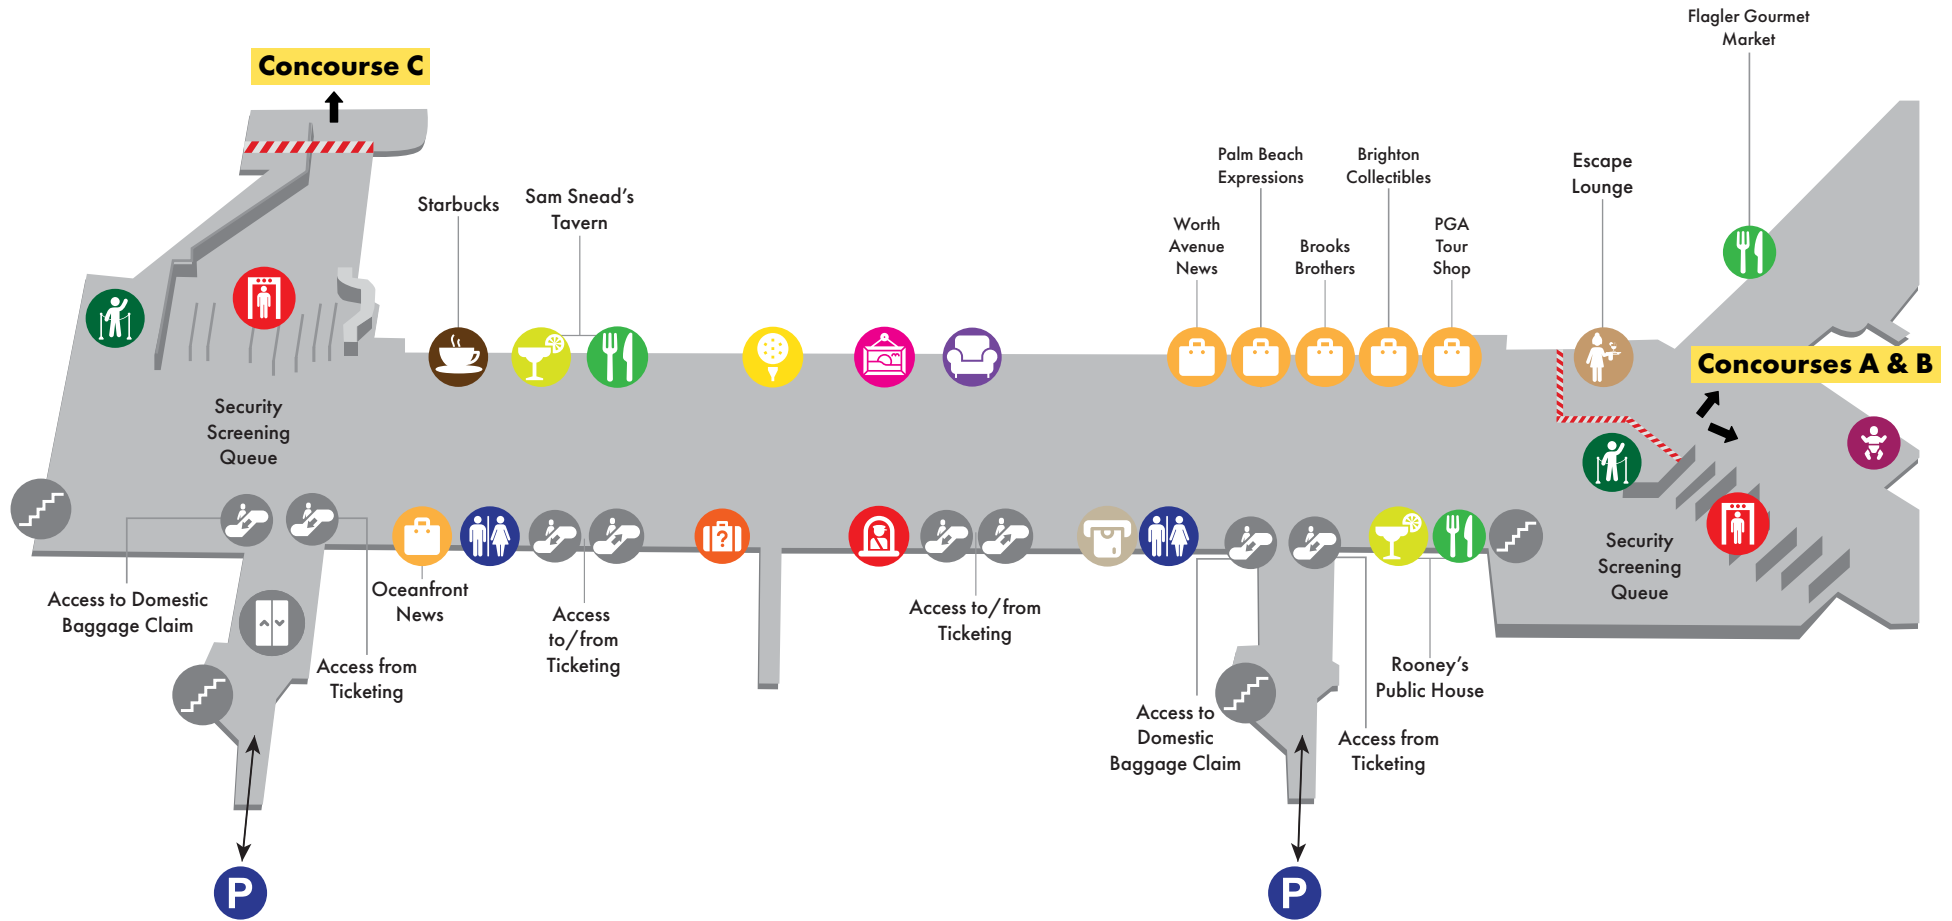

PBI Main Terminal

LEGEND

- | | | | |
|----------------|-----------------------------|-------------------------------|--------------------------------|
| Airport Lounge | Lost & Found | Putting Green | TSA PreCheck® |
| ATM | Dining | Restrooms | Elevators |
| Art Gallery | Meeter/Greeter Waiting Area | Security Screening Checkpoint | Escalator/Vertical Circulation |
| Bar | Nursing Station | Shopping, News & Gifts | Stairs/Emergency Exit |
| Starbucks | Parking | Sitting Area | |