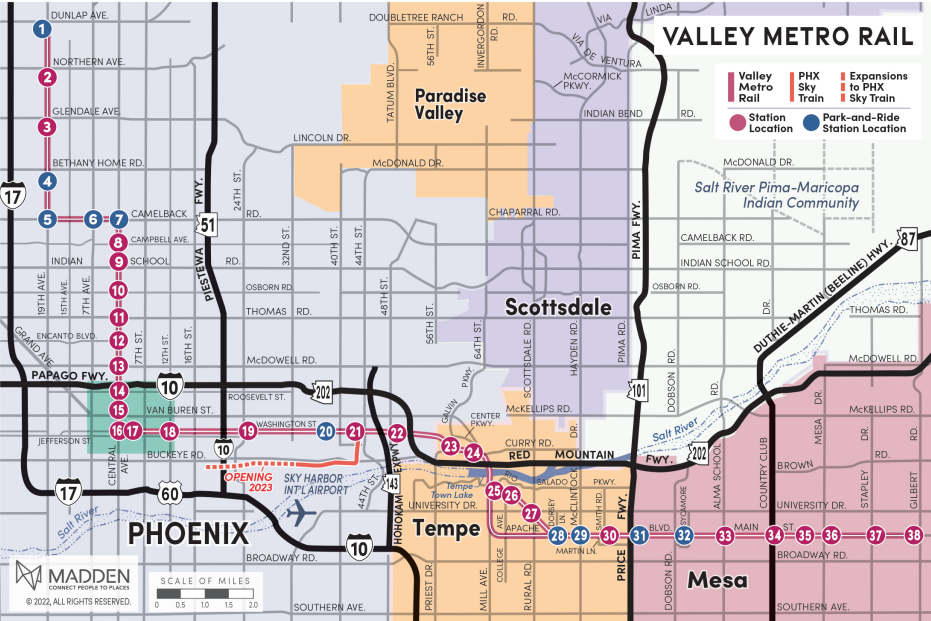

# VALLEY METRO RAIL

 Valley Metro Rail	 PHX Sky Train	 Expansions to PHX Sky Train
 Station Location	 Park-and-Ride Station Location	

 **MADDEN**  
CONNECT PEOPLE TO PLACES  
© 2022, ALL RIGHTS RESERVED.