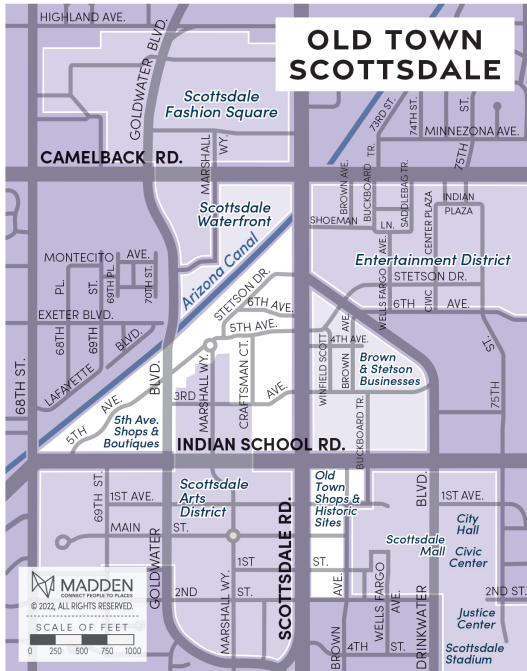

# OLD TOWN SCOTTSDALE

 **MADDEN**  
CONNECT PEOPLE TO PLACES

© 2022, ALL RIGHTS RESERVED.

SCALE OF FEET

0 250 500 750 1000