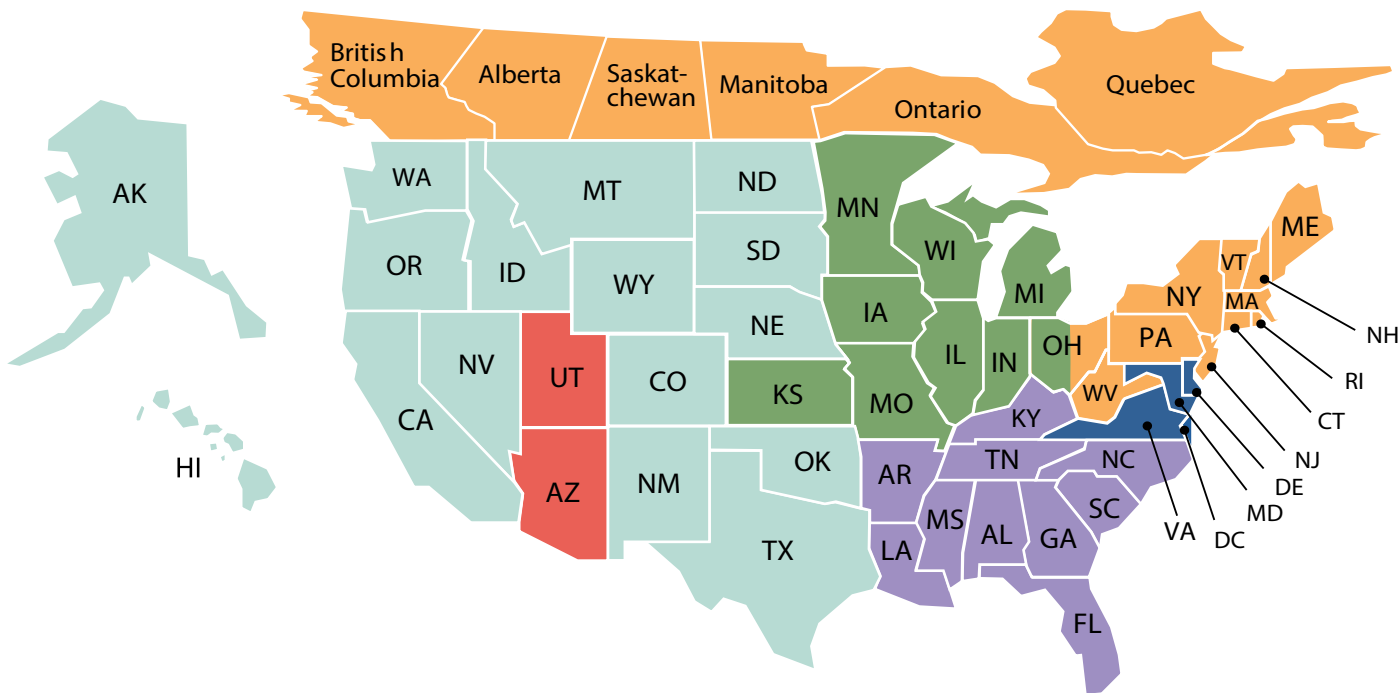

CONVENTION CENTER/CITYWIDE TEAM

(GROUPS OF 400 AND ABOVE UTILIZING THE PHOENIX CONVENTION CENTER)

LORNE EDWARDS
Chief Sales Officer
602-452-6210
ledwards@visitphoenix.com

DONN OSWALD
Director of Citywide Sales
602-452-6215
sevans@visitphoenix.com

KATIE GOLE
Manager of Sales Events
602-452-6228
kgole@visitphoenix.com

LAUREN JOBE
National Sales Coordinator
602-452-6223
ljobe@visitphoenix.com

NICOLE RYAN
National Sales Coordinator
602-452-6225
nryan@visitphoenix.com

ERICA RIETMANN
National Sales Coordinator
602-452-6224
erietmann@visitphoenix.com

DONN OSWALD
Director of Citywide Sales
Territory:
Local Programs; AZ, UT
Vertical:
Religious
602-452-6219
doswald@visitphoenix.com

VAL CANTALOPE
Director of National Accounts
Territory:
West Coast and Central U.S.
AK, HI, WA, OR, ID, MT, WY, ND,
SD, NE, CA, NV, CO, NM, TX, OK
512-600-1574
vcantalope@visitphoenix.com

MICHELE LAWRIE
Director of National Accounts
Territory:
Midwest U.S.
MN, IL, IN, MI, IA, MO, KS, WI
Association: OH
312-216-8777
mlawrie@visitphoenix.com

CHRIS ROBERTSON
Director of National Accounts
Territory:
Canada, International, and
Northeast U.S.:
WV, PA, NY, NJ, VT, MA,
CT, RI, NH, ME
Corporate: OH
602-452-6221
crobertson@visitphoenix.com

MARK METCALFE
Director of National Accounts
Territory:
Mid-Atlantic U.S.
DC, MD, DE, VA
202-333-1744
mmetcalfe@visitphoenix.com

RYAN DANIELS
Director of National Accounts
Territory:
FL, GA, AL, MS, LA, AR,
TN, KY, NC, SC
Vertical:
Fraternal, Hobby
602-452-6213
rdaniels@visitphoenix.com