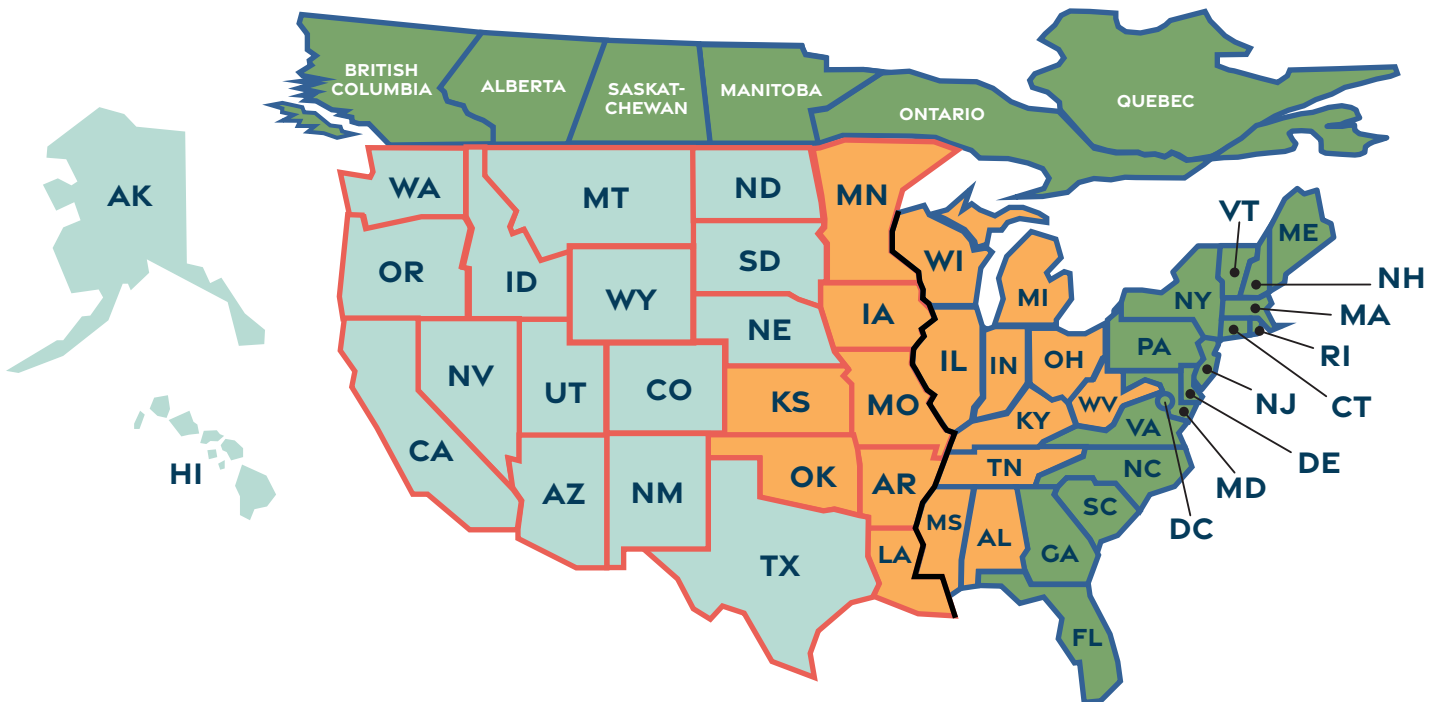

HOTEL & RESORT TEAM

LORNE EDWARDS
Chief Sales Officer
602-452-6210
ledwards@visitphoenix.com

GIGI FITZGERALD
Director of Hotel & Resort Sales
602-452-6220
gfitzgerald@visitphoenix.com

KATIE GOLE
Manager of Sales Events
602-452-6228
kgole@visitphoenix.com

LAUREN JOBE
National Sales Coordinator
602-452-6223
ljobe@visitphoenix.com

NICOLE RYAN
National Sales Coordinator
602-452-6225
nryan@visitphoenix.com

ERICA RIETMANN
National Sales Coordinator
602-452-6224
erietmann@visitphoenix.com

CAITLIN SHAFFER
National Sales Manager
Territory: West Coast (AK, HI, WA, OR, CA, NV, ID, MT, WY, UT, AZ, NM, CO, ND, SD, NE, TX)
Vertical: Fraternal
200+ peak rooms
200+ peak rooms
602-452-6212
cshaffer@visitphoenix.com

JULIE NICOLAZZI, CMP
Director of National Accounts
Territory: Midwest (MN, WI, IA, KS, MO, IL, IN, MI, OH, OK, AR, LA, MS, AL, TN, KY, WV)
200+ peak rooms
602-452-6218
jnicolazzi@visitphoenix.com

LINDSAY MYERS
National Sales Manager
Territory: East Coast (FL, GA, SC, NC, VA, DC, MD, DE, NJ, CT, RI, MA, VT, NH, ME), Canada, International
200+ peak rooms
602-452-6222
lmyers@visitphoenix.com

KYLE OSTERBERG
National Sales Manager
Territory: West Coast; States West of the Mississippi River (WA, OR, CA, NV, ID, UT, AZ, NM, MT, ND, SD, NE, TX, MN, IA, MO, AR, OK, LA),
Vertical: Non-Convention Sport & Non-Convention Religious
25-199 peak rooms
602-452-6217
kosterberg@visitphoenix.com

BEKAH MCCORMICK
National Sales Manager
Territory: East Coast; States East of the Mississippi River (WI, MI, IL, IN, OH, KY, TN, MS, AL, GA, FL, SC, NC, WV, VA, DC, MD, DE, NJ, CT, RI, NH, PA, NY, MA, VT, ME), Canada, International
25-199 peak rooms
602-452-6273
bmccormick@visitphoenix.com