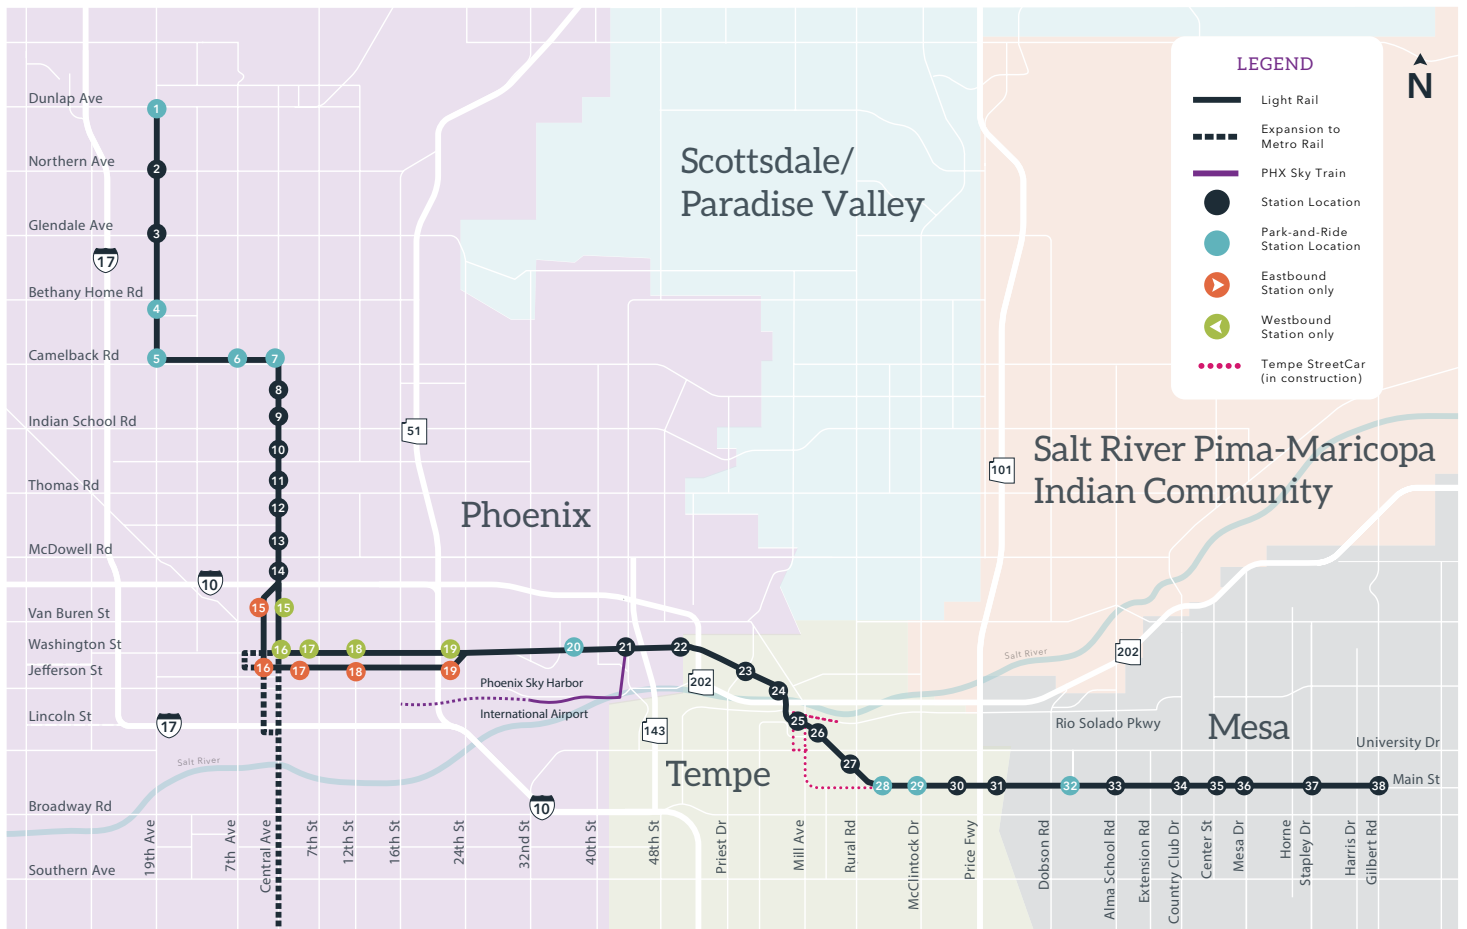

Valley Metro Rail Stations

- | | | | |
|------------------------------|----------------------------|-------------------------------|--------------------------|
| 1. 19th Ave/Dunlap | 13. McDowell/Central Ave | 20. 38th St/Washington | 32. Sycamore/Main St |
| 2. Northern/19th Ave | 14. Roosevelt/Central Ave | 21. 44th St/Washington | 33. Alma School/Main St |
| 3. Glendale/19th Ave | 15. Van Buren/Central Ave | 22. 50th St/Washington | 34. Country Club/Main St |
| 4. 19th Ave/Montebello | 16. Washington/Central Ave | 23. Priest Dr/Washington | 35. Center/Main St |
| 5. 19th Ave/Camelback | 17. 3rd St/Washington | 24. Center Pkwy/Washington | 36. Mesa Dr/Main St |
| 6. 7th Ave/Camelback | 18. 12th St/Washington | 25. Mill Ave/3rd St | 37. Stapley/Main St |
| 7. Central Ave/Camelback | 19. 24th St/Washington | 26. Veterans Way/College Ave | 38. Gilbert Rd/Main St |
| 8. Campbell/Central Ave | 17. 3rd St/Jefferson | 27. University Dr/Rural | |
| 9. Indian School/Central Ave | 18. 12th St/Jefferson | 28. Dorsey/Apache Blvd | |
| 10. Osborn/Central Ave | 19. 24th St/Jefferson | 29. McClintock/Apache Blvd | |
| 11. Thomas/Central Ave | | 30. Smith-Martin/Apache Blvd | |
| 12. Encanto/Central Ave | | 31. Price-101 Fwy/Apache Blvd | |