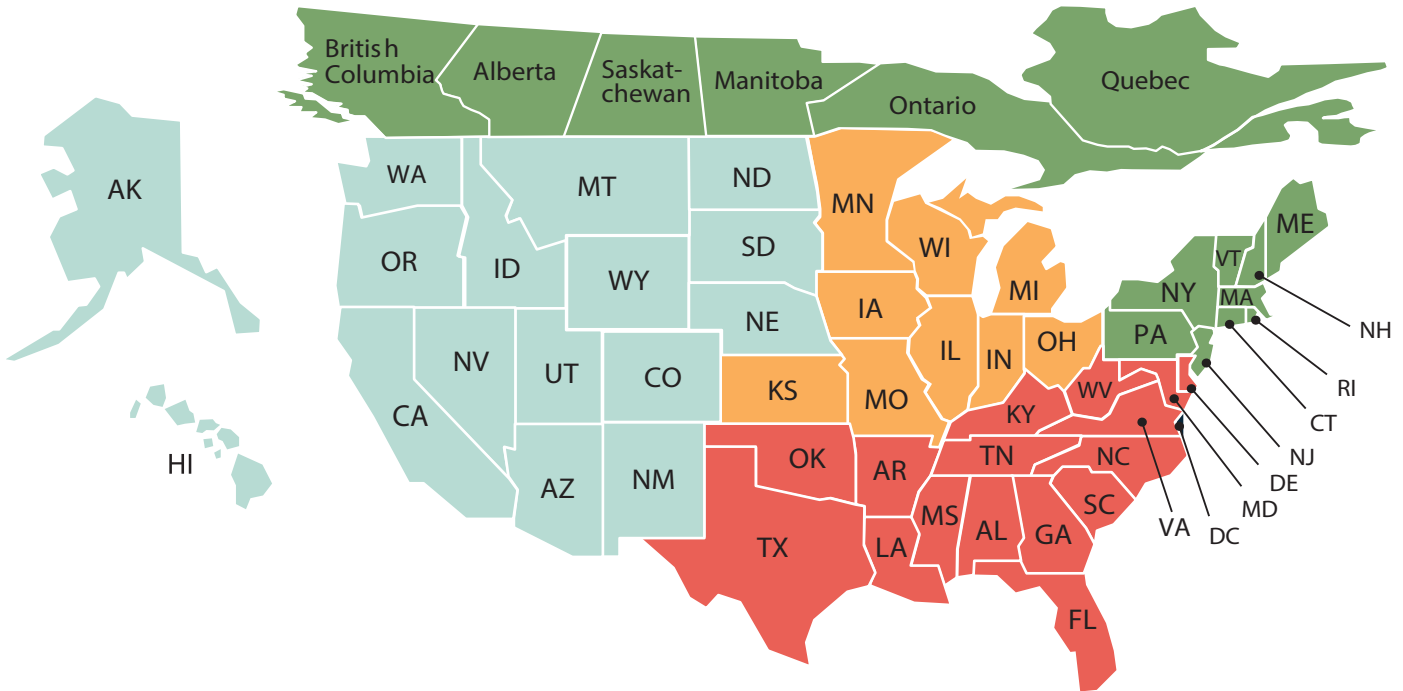

HOTEL & RESORT TEAM

LORNE EDWARDS
Chief Sales Officer
602-452-6210
ledwards@visitphoenix.com

STUART EVANS
Vice President of Sales
602-452-6215
sevans@visitphoenix.com

KATIE GOLE
Manager of Sales Events
602-452-6228
kgole@visitphoenix.com

JOHN YOUNG
National Sales Coordinator
602-452-6222
jyoung@visitphoenix.com

NICOLE RYAN
National Sales Coordinator
602-452-6225
nryan@visitphoenix.com

ERICA RIETMANN
National Sales Coordinator
602-452-6224
erietmann@visitphoenix.com

CAITLIN SHAFFER
National Sales Manager
Territory: West Coast U.S. and International
76+ peak rooms
Vertical: Fraternal
10+ peak rooms
602-452-6212
cshaffer@visitphoenix.com

JULIE NICOLAZZI, CMP
Director of National Accounts
Territory: Midwest U.S.
76+ peak rooms
602-452-6218
jnicolazzi@visitphoenix.com

MARK METCALFE
Director of National Accounts
Territory: Southeast U.S., Mid-Atlantic U.S., FL, GA
76+ peak rooms
Vertical: IMN Solutions Accounts, Lamont Associates Accounts
10+ peak rooms
202-459-4481
mmetcalfe@visitphoenix.com

RYAN DANIELS
National Sales Manager
Territory: Northeast U.S.
76+ peak rooms
Canada
10+ peak rooms
602-452-6213
rdaniels@visitphoenix.com

KYLE OSTERBERG
National Sales Manager
Small Meetings
10-75 peak rooms
Vertical: Non-Convention Sport & Non-Convention Religious, Arrowhead Conference Accounts
602-452-6217
kosterberg@visitphoenix.com