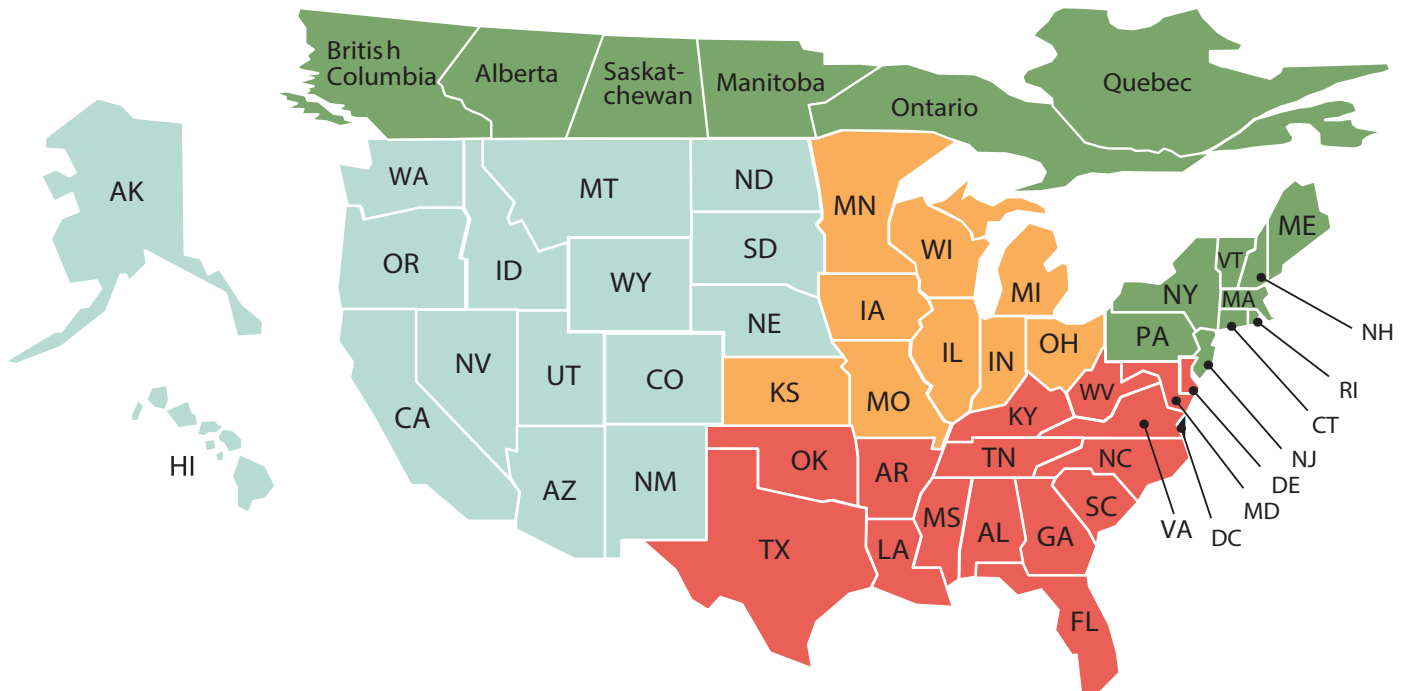

DONN OSWALD
Director of Sales Operations
Territory: U.S. Nationwide
Association Accounts:
 AZ
Corporate Accounts:
 AK, HI, WA, OR, ID, MT, WY, ND,
 SD, NE, CA, NV, UT, CO, NM, TX,
 KS, MN, IA, MO, MI, OK, AR, LA,
 MS, AL, GA, SC, NC, FL, DE
Vertical:
 Religious, Fraternal, Hobby
 602-452-6219
 doswald@visitphoenix.com

OPEN POSITION
Territory: Mid-Atlantic U.S.
Association Accounts:
 DC, MD, VA, DE, NC, SC, GA, FL
Corporate Accounts:
 DC, VA, MD
Protected Accounts:
 Midstates Distribution, SEMI

HOTEL & RESORT TEAM

LORNE EDWARDS