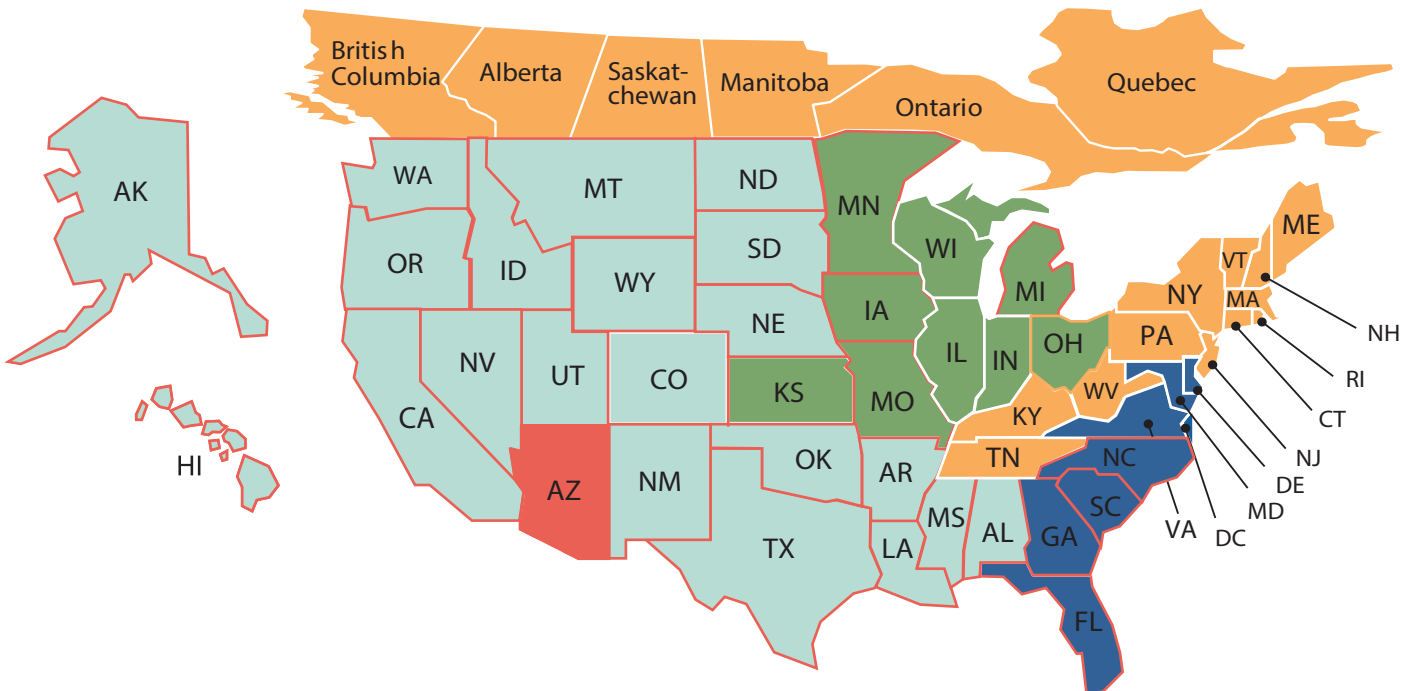

CONVENTION CENTER/CITYWIDE TEAM

LORNE EDWARDS
Chief Sales Officer
602-452-6210
ledwards@visitphoenix.com

STUART EVANS
Vice President of Sales
602-452-6215
sevans@visitphoenix.com

KATIE GOLE
Manager of Sales Events
602-452-6228
kgole@visitphoenix.com

LAUREN JOBE
National Sales Coordinator
602-452-6223
ljobe@visitphoenix.com

NICOLE RYAN
National Sales Coordinator
602-452-6225
nryan@visitphoenix.com

ERICA RIETMANN
National Sales Coordinator
602-452-6224
erietmann@visitphoenix.com

DONN OSWALD
Director of Sales Operations
Territory: U.S. Nationwide
Association Accounts:
AZ
Corporate Accounts:
AK, HI, WA, OR, ID, MT, WY, ND,
SD, NE, CA, NV, UT, CO, NM, TX,
KS, MN, IA, MO, MI, OK, AR, LA,
MS, AL, GA, SC, NC, FL, DE
Vertical:
Religious, Fraternal, Hobby
602-452-6219
doswald@visitphoenix.com

VAL CANTALOPE
Director of National Accounts
Territory: West Coast and
Central U.S.
Association Accounts:
AK, HI, WA, OR, ID, MT, WY,
ND, SD, NE, CA, NV, UT, CO, NM,
TX, LA, MS, AL, OK, AR
Corporate Accounts:
TX (Austin & San Antonio only)
512-600-1574
vcantalope@visitphoenix.com

MICHELE LAWRIE
Director of National Accounts
Territory: Midwest U.S.
Association Accounts:
MN, IL, IN, OH, MI, IA, MO, KS, WI
Corporate Accounts:
IL, IN, WI
Key Accounts: Smith Bucklin
312-216-8777
mlawrie@visitphoenix.com

CHRIS ROBERTSON
Director of National Accounts
Territory: Canada and
Northeast U.S.
Corporate & Association
Accounts:
TN, KY, WV, PA, NY, NJ, VT, MA,
CT, RI, NH, ME,
Corporate Account: OH
Vertical: All International, Sports
Key Accounts:
Sports Inc., Cardiovascular
Research Foundation, Volleyball
Festival
602-452-6221
crobertson@visitphoenix.com

OPEN POSITION
Territory: Mid-Atlantic U.S.
Association Accounts:
DC, MD, VA, DE, NC, SC, GA, FL
Corporate Accounts:
DC, VA, MD
Protected Accounts:
Midstates Distribution, SEMI