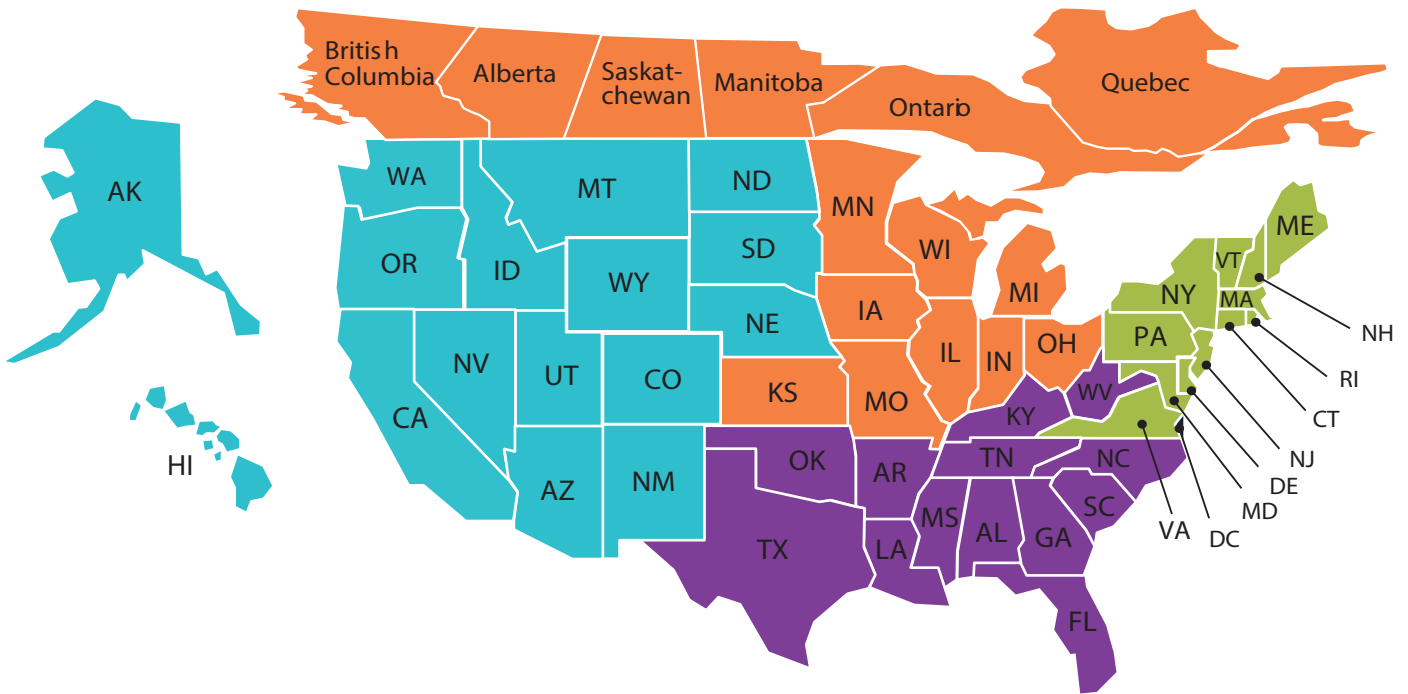

HOTEL & RESORT TEAM

LORNE EDWARDS
Senior Vice President of Sales & Services
(602) 452-6210
ledwards@visitphoenix.com

RONNIE COLLINS
Director of Sales
(602) 452-6215
rcollins@visitphoenix.com

KATIE FLATEN
Sales Events Manager
(602) 452-6228
kflaten@visitphoenix.com

PAIGE DIXON
National Sales Assistant
(602) 452-6224
pdixon@visitphoenix.com

DEB LAHTI
Director of Hotel & Resort Sales
Vertical: Large-Scale
Sporting Events
(602) 452-6220
dlahti@visitphoenix.com

JAMIE BEVERS
Sales Operations Coordinator
(602) 452-6225
jbevers@visitphoenix.com

NINA RODRIGUEZ
Sales and Services Assistant
(602) 452-6248
nrodriguez@visitphoenix.com

CAITLIN SHAFFER
National Sales Manager
Territory: West Coast U.S.
10+ peak rooms
Vertical: Fraternal
(602) 452-6212
cshaffer@visitphoenix.com

MARIBEL VELAZQUEZ
Director of National Accounts
Territory: Mid-Atlantic U.S.
126+ peak rooms
Territory: Northeast U.S.
10+ peak rooms
All International
10+ peak rooms
Vertical: Non-Convention IMN
(202) 459-4480
mvelazquez@visitphoenix.com

JULIE NICOLAZZI, CMP
Director of National Accounts
Territory: Midwest U.S.
and Canada
10+ peak rooms
(602) 452-6218
jnicolazzi@visitphoenix.com

MARK METCALFE
National Sales Manager
Territory: Southeast U.S.
10+ peak rooms
Territory: Mid-Atlantic U.S.
50-125 peak rooms
(202) 459-4481
mmetcalfe@visitphoenix.com

KYLE OSTERBERG
Sales Manager
Territory: Nationwide
Vertical: Non-Convention Sports
& Non-Convention Religious
(602) 452-6217
kosterberg@visitphoenix.com