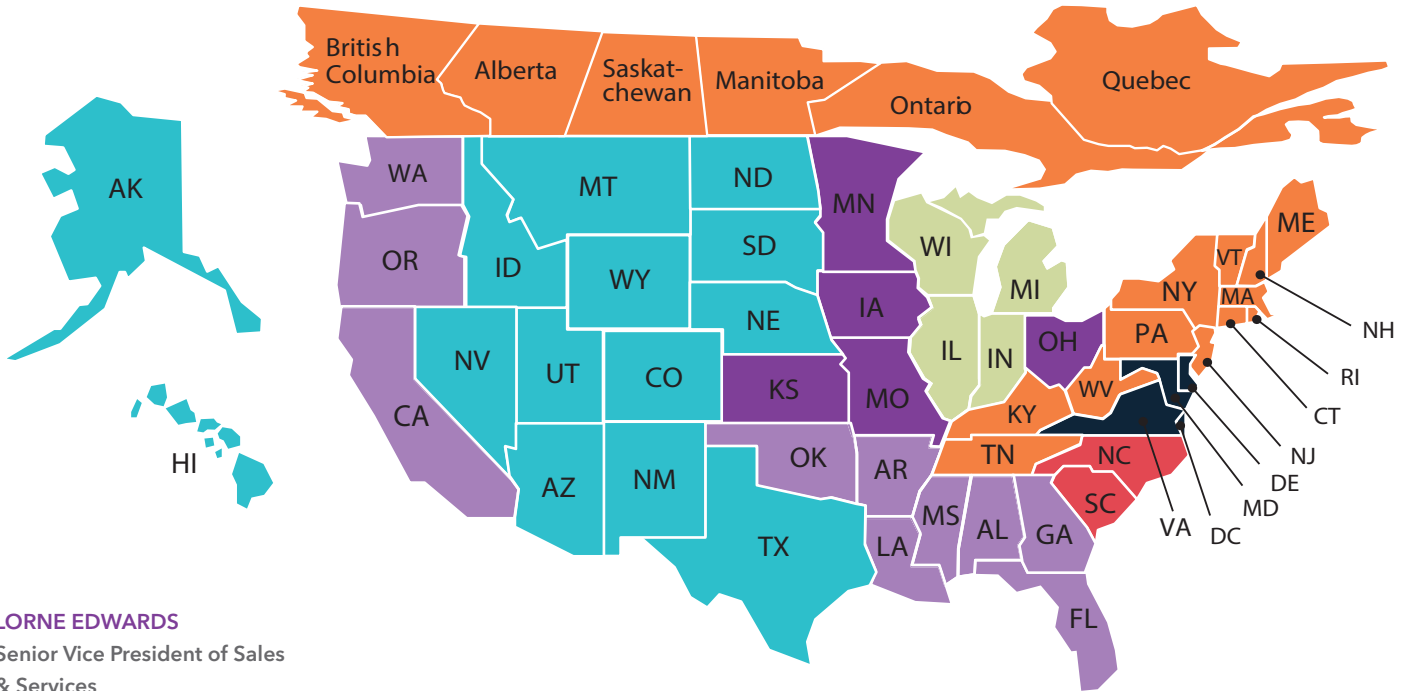

CONVENTION CENTER/CITYWIDE TEAM

LORNE EDWARDS
Senior Vice President of Sales & Services
(602) 452-6210
ledwards@visitphoenix.com

RONNIE COLLINS
Director of Sales
(602) 452-6215
rcollins@visitphoenix.com

KATIE FLATEN
Sales Events Manager
(602) 452-6228
kflaten@visitphoenix.com

JAMIE BEVERS
Sales Operations Coordinator
(602) 452-6225
jbevers@visitphoenix.com

NINA RODRIGUEZ
Sales and Services Assistant
(602) 452-6248
nrodriguez@visitphoenix.com

PAIGE DIXON
National Sales Assistant
(602) 452-6224
pdixon@visitphoenix.com

DONN OSWALD
Director of Midwest Sales
Territory: Midwest U.S.
400+ peak rooms
Vertical: Religious & Fraternal
(602) 452-6219
doswald@visitphoenix.com

AMANDA "AJ" ARNETT
Director of National Accounts
Territory: Central U.S.
400+ peak rooms
(602) 452-6214
aarnett@visitphoenix.com

MICHELE LAWRIE
Director of National Accounts
Territory: Midwest U.S.
All Chicago leads regardless of source location
400+ peak rooms
(312) 216-8777
mlawrie@visitphoenix.com

CHRIS ROBERTSON
Director of National Accounts
Territory: Southeast and Northeast U.S.
400+ peak rooms
Vertical: Sports
All International
(602) 452-6221
crobertson@visitphoenix.com

MARIA EATON, CMP
Director of National Accounts
Territory: Southern U.S. and West Coast U.S.
400+ peak rooms
Vertical: HPN, Consumer Trade Show Market
(602) 452-6239
meaton@visitphoenix.com

KAREN MORRIS, CMP
Director of National Accounts
Territory: Mid-Atlantic U.S.
All Washington D.C. leads regardless of source location
801+ peak rooms
Southern (NC & SC)
400+ peak rooms
Vertical: IMN Non-Religious
(202) 459-4484
kmorris@visitphoenix.com

MARIBEL VELAZQUEZ
Director of National Accounts
Territory: Mid-Atlantic U.S.
400-800 peak rooms
(202) 459-4480
mvelazquez@visitphoenix.com