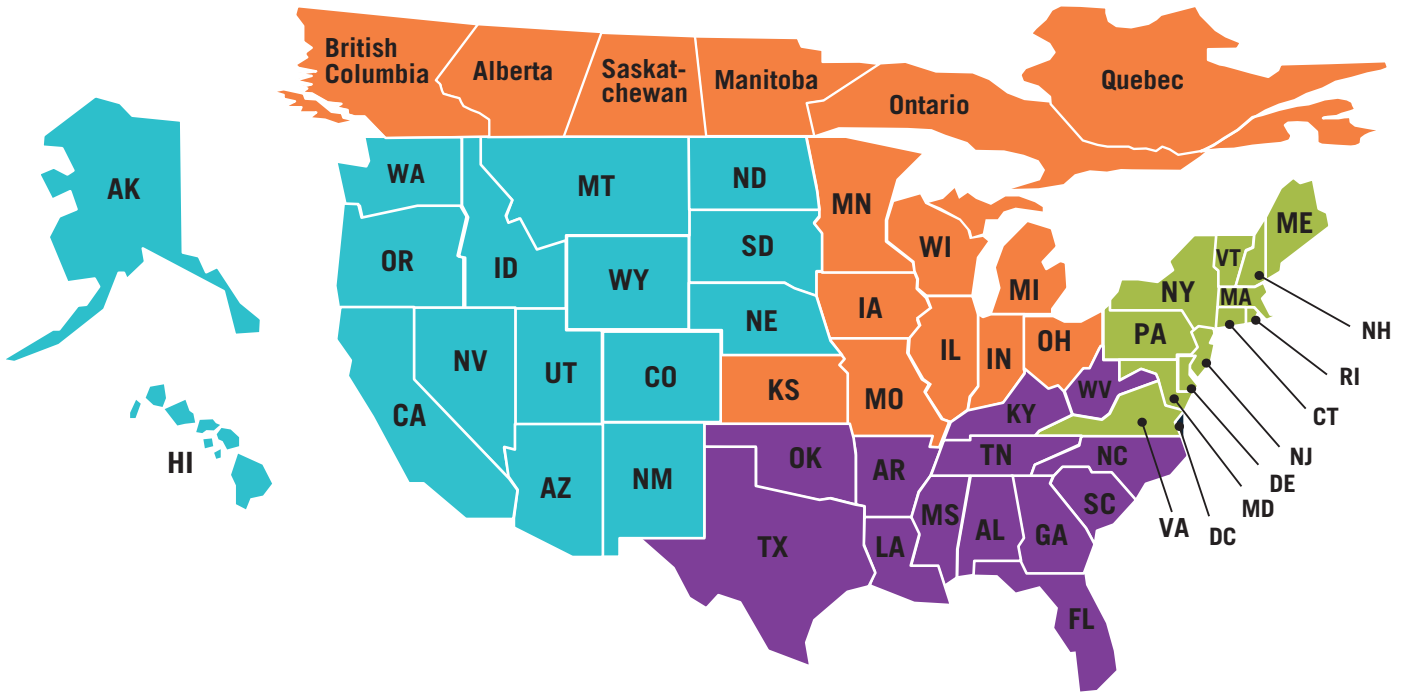

HOTEL & RESORT TEAM

LORNE EDWARDS
Senior Vice President of Sales & Services
(602) 452-6210
ledwards@visitphoenix.com

RONNIE COLLINS
Director of Sales
(602) 452-6215
rcollins@visitphoenix.com

KATIE FLATEN
Sales Events Manager
(602) 452-6228
kflaten@visitphoenix.com

PAIGE DIXON
National Sales Assistant
(602) 452-6224
pdixon@visitphoenix.com

DEB LAHTI
Director of Hotel & Resort Sales
Vertical: Large-Scale
Sporting Events
(602) 452-6220
dlahti@visitphoenix.com

JAMIE BEVERS
Sales Operations Coordinator
(602) 452-6225
jbevers@visitphoenix.com

NINA RODRIGUEZ
Sales and Services Assistant
(602) 452-6248
nrodriguez@visitphoenix.com

CAITLIN SHAFFER
National Sales Manager
Territory: West Coast U.S.
10+ peak rooms
Vertical: Fraternal
(602) 452-6212
cshaffer@visitphoenix.com

MARIBEL VELAZQUEZ
Director of National Accounts
Territory: Mid-Atlantic U.S.
126+ peak rooms
Territory: Northeast U.S.
10+ peak rooms
All International
10+ peak rooms
Vertical: Non-Convention IMN
(202) 459-4480
mvelazquez@visitphoenix.com

JULIE NICOLAZZI, CMP
Director of National Accounts
Territory: Midwest U.S.
and Canada
10+ peak rooms
(602) 452-6218
jnicolazzi@visitphoenix.com

MARK METCALFE
National Sales Manager
Territory: Southeast U.S.
10+ peak rooms
Territory: Mid-Atlantic U.S.
50-125 peak rooms
(202) 459-4481
mmetcalfe@visitphoenix.com

KYLE OSTERBERG
Sales Manager
Territory: Nationwide
Vertical: Non-Convention Sports
& Non-Convention Religious
(602) 452-6217
kosterberg@visitphoenix.com