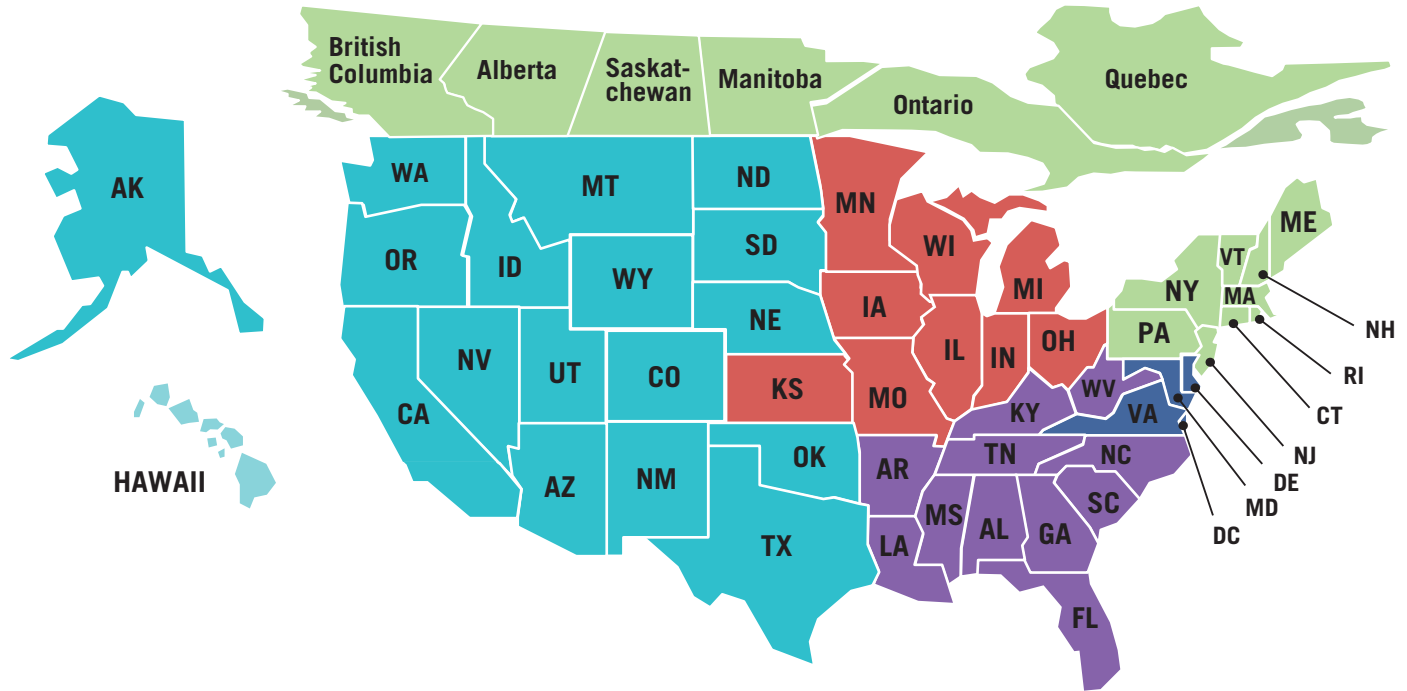

HOTEL & RESORT TEAM

Lorne Edwards
VP of Sales & Services
(602) 452-6210
ledwards@visitphoenix.com

Ronnie Collins
Director of Sales
(602) 452-6215
rcollins@visitphoenix.com

Donn Oswald
Director of Midwest Sales
(602) 452-6219
doswald@visitphoenix.com

Matthew Waltersdorf
Associate Director of Sales
(602) 452-6217
mwaltersdorf@visitphoenix.com

Katie Flaten
Sales & Event Manager
(602) 452-6228
kflaten@visitphoenix.com

Kylie Leslie
Convention Sales Coordinator
(602) 452-6227
kleslie@visitphoenix.com

Kyle Osterberg
National Sales Assistant
(602) 452-6222
kosterberg@visitphoenix.com

Brice Erausquin
Sales Operations Coordinator
(602) 452-6225
berausquin@visitphoenix.com

Nanda Vann
National Sales Assistant
(602) 452-6224
nvann@visitphoenix.com

Amanda "AJ" Altaras
Director of National Accounts
Territory: West Coast U.S.
126+ peak rooms
Vertical: Non-Convention
Religious & Fraternal
(602) 452-6214
aaltaras@visitphoenix.com

Julie Nicolazzi, CMP
Director of National Accounts
Territory: Northeast U.S.
126+ peak rooms
All International
10+ peak rooms
(602) 452-6218
jnicolazzi@visitphoenix.com

Maribel Velazquez
Director of National Accounts
Territory: Mid-Atlantic U.S.
126+ peak rooms
Vertical: Non-Convention IMN
(202) 459-4480
mvelazquez@visitphoenix.com

Maria Eaton, CMP
Director of National Accounts
Territory: Midwest U.S.
126+ peak rooms
(602) 452-6239
meaton@visitphoenix.com

Mark Metcalfe
National Sales Manager
Territory: Southeast U.S.
126+ peak rooms
Mid-Atlantic U.S.
50-125 peak rooms
(202) 459-4481
mmetcalfe@visitphoenix.com

Caitlin Shaffer
National Sales Manager
Territory: Nationwide
10-125 peak rooms
Vertical: Non-Convention Sports
(602) 452-6212
cshaffer@visitphoenix.com