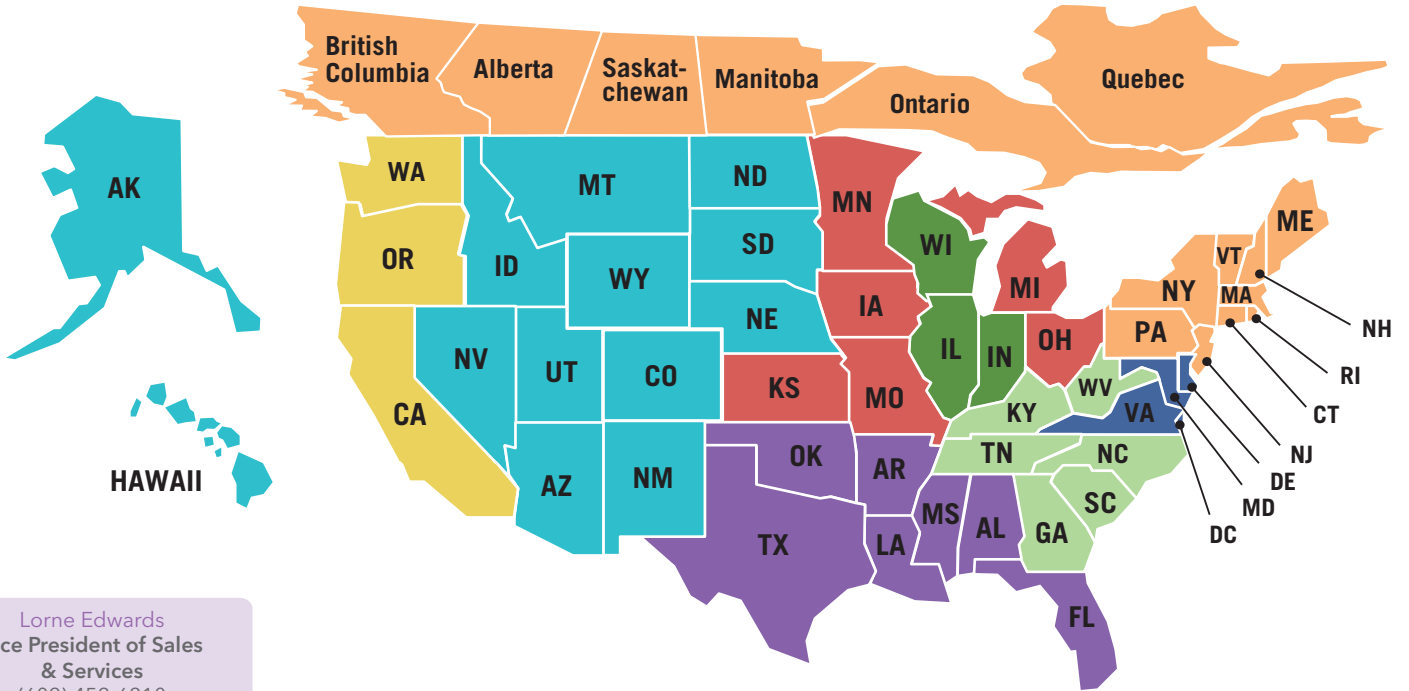

CONVENTION CENTER/CITYWIDE TEAM

Lorne Edwards
Vice President of Sales & Services
(602) 452-6210
ledwards@visitphoenix.com

Ronnie Collins
Director of Sales
(602) 452-6215
rcollins@visitphoenix.com

Katie Flaten
Sales & Event Manager
(602) 452-6228
kflaten@visitphoenix.com

Kylie Leslie
Convention Sales Coordinator
(602) 452-6227
kleslie@visitphoenix.com

Kyle Osterberg
National Sales Assistant
(602) 452-6222
kosterberg@visitphoenix.com

Brice Erasquin
Sales Operations Coordinator
(602) 452-6225
berausquin@visitphoenix.com

Nanda Vann
National Sales Assistant
(602) 452-6224
nvann@visitphoenix.com

Donn Oswald
Director of Midwest Sales
Territory: Midwest U.S.
801+ peak rooms
Vertical: Religious & Fraternal
(602) 452-6219
doswald@visitphoenix.com

Matthew Waltersdorf
Associate Director of Sales
Territory: West Coast U.S.
801+ peak rooms
(602) 452-6217
mwaltersdorf@visitphoenix.com

Chris Robertson
Director of National Accounts
Territory: Central U.S.
801+ peak rooms
Vertical: Sports
(602) 452-6221
crobertson@visitphoenix.com

Michele Lawrie
Director of National Accounts
Territory: Midwest U.S.
801+ peak rooms
(312) 216-8777
mlawrie@visitphoenix.com

Sally Forrest
Director of National Accounts
Territory: Southeast and Northeast U.S.
501+ peak rooms
All International
(602) 452-6229
sforrest@visitphoenix.com

Mark Metcalfe
National Sales Manager
Territory: Southeast U.S.
500 or less peak rooms
(202) 459-4481
mmetcalfe@visitphoenix.com

Ryan Pivonka
National Convention Sales Manager
Territory: Southern U.S.
200+ peak rooms
Vertical: HPN, Consumer Trade Show Market
(602) 452-6211
rpivonka@visitphoenix.com

Maria Eaton, CMP
Director of National Accounts
Territory: Midwest U.S.
West Coast and Central U.S.
200-800 peak rooms
(602) 452-6239
meaton@visitphoenix.com

Tom Michalisko, CMP
Director of National Accounts
Territory: Mid-Atlantic U.S.
801+ peak rooms
Vertical: IMN Non-Religious
(202) 459-4484
tmichalisko@visitphoenix.com

Maribel Velazquez
Director of National Accounts
Territory: Mid-Atlantic U.S.
800 or less peak rooms
(202) 459-4480
mvelazquez@visitphoenix.com