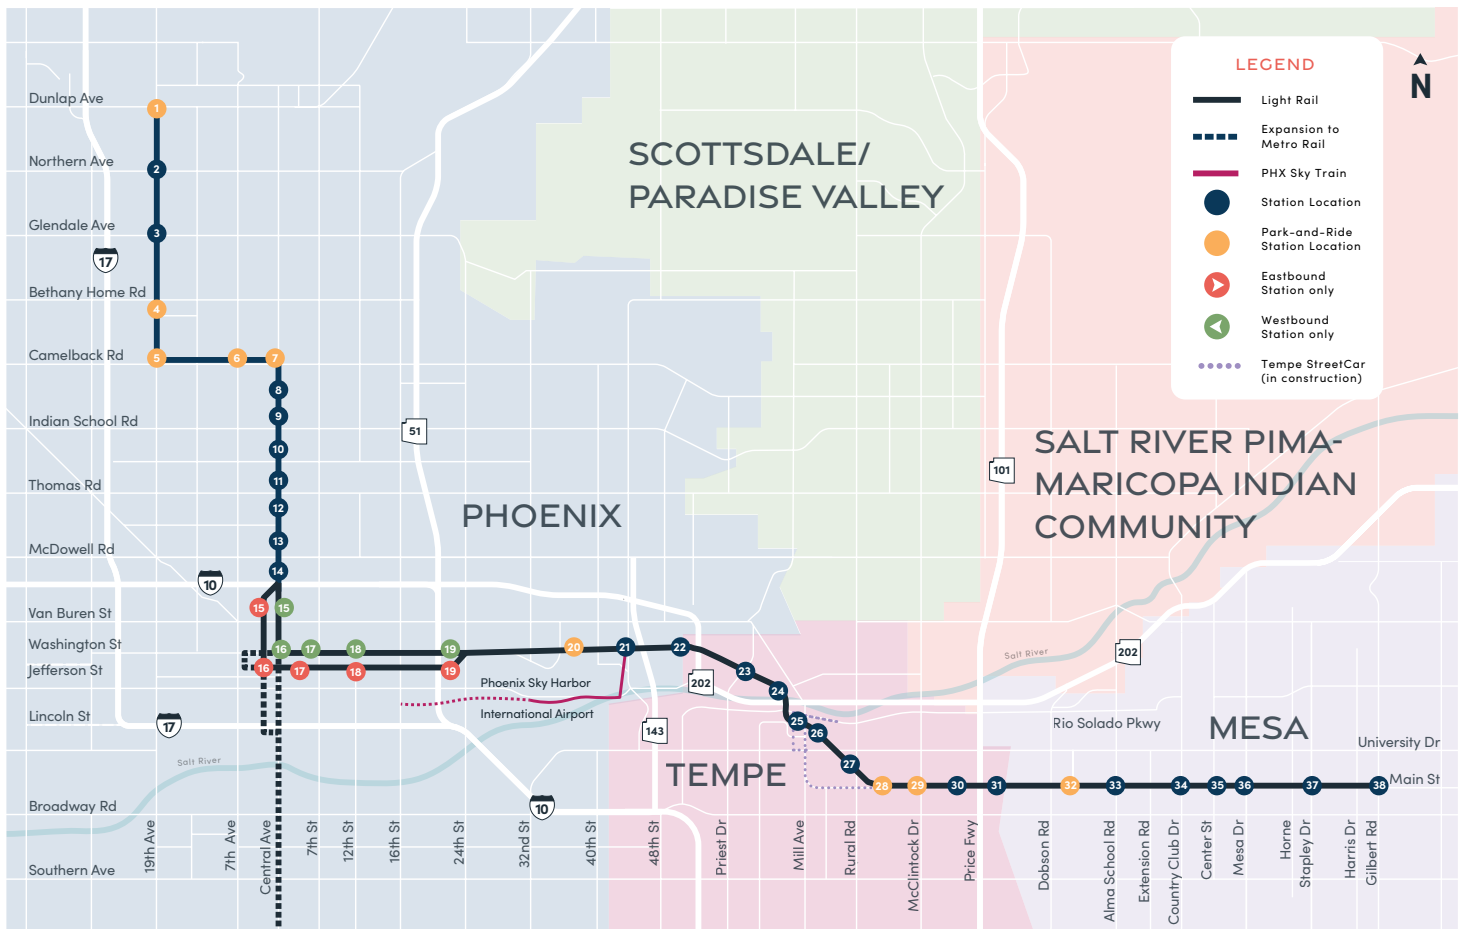

VALLEY METRO RAIL STATIONS

- | | | | |
|------------------------------|----------------------------|-------------------------------|--------------------------|
| 1. 19th Ave/Dunlap | 13. McDowell/Central Ave | 20. 38th St/Washington | 32. Sycamore/Main St |
| 2. Northern/19th Ave | 14. Roosevelt/Central Ave | 21. 44th St/Washington | 33. Alma School/Main St |
| 3. Glendale/19th Ave | 15. Van Buren/Central Ave | 22. 50th St/Washington | 34. Country Club/Main St |
| 4. 19th Ave/Montebello | 15. Van Buren/1st Ave | 23. Priest Dr/Washington | 35. Center/Main St |
| 5. 19th Ave/Camelback | 16. Washington/Central Ave | 24. Center Pkwy/Washington | 36. Mesa Dr/Main St |
| 6. 7th Ave/Camelback | 16. Jefferson/1st Ave | 25. Mill Ave/3rd St | 37. Stapley/Main St |
| 7. Central Ave/Camelback | 17. 3rd St/Washington | 26. Veterans Way/College Ave | 38. Gilbert Rd/Main St |
| 8. Campbell/Central Ave | 17. 3rd St/Jefferson | 27. University Dr/Rural | |
| 9. Indian School/Central Ave | 18. 12th St/Washington | 28. Dorsey/Apache Blvd | |
| 10. Osborn/Central Ave | 18. 12th St/Jefferson | 29. McClintock/Apache Blvd | |
| 11. Thomas/Central Ave | 19. 24th St/Washington | 30. Smith-Martin/Apache Blvd | |
| 12. Encanto/Central Ave | 19. 24th St/Jefferson | 31. Price-101 Fwy/Apache Blvd | |