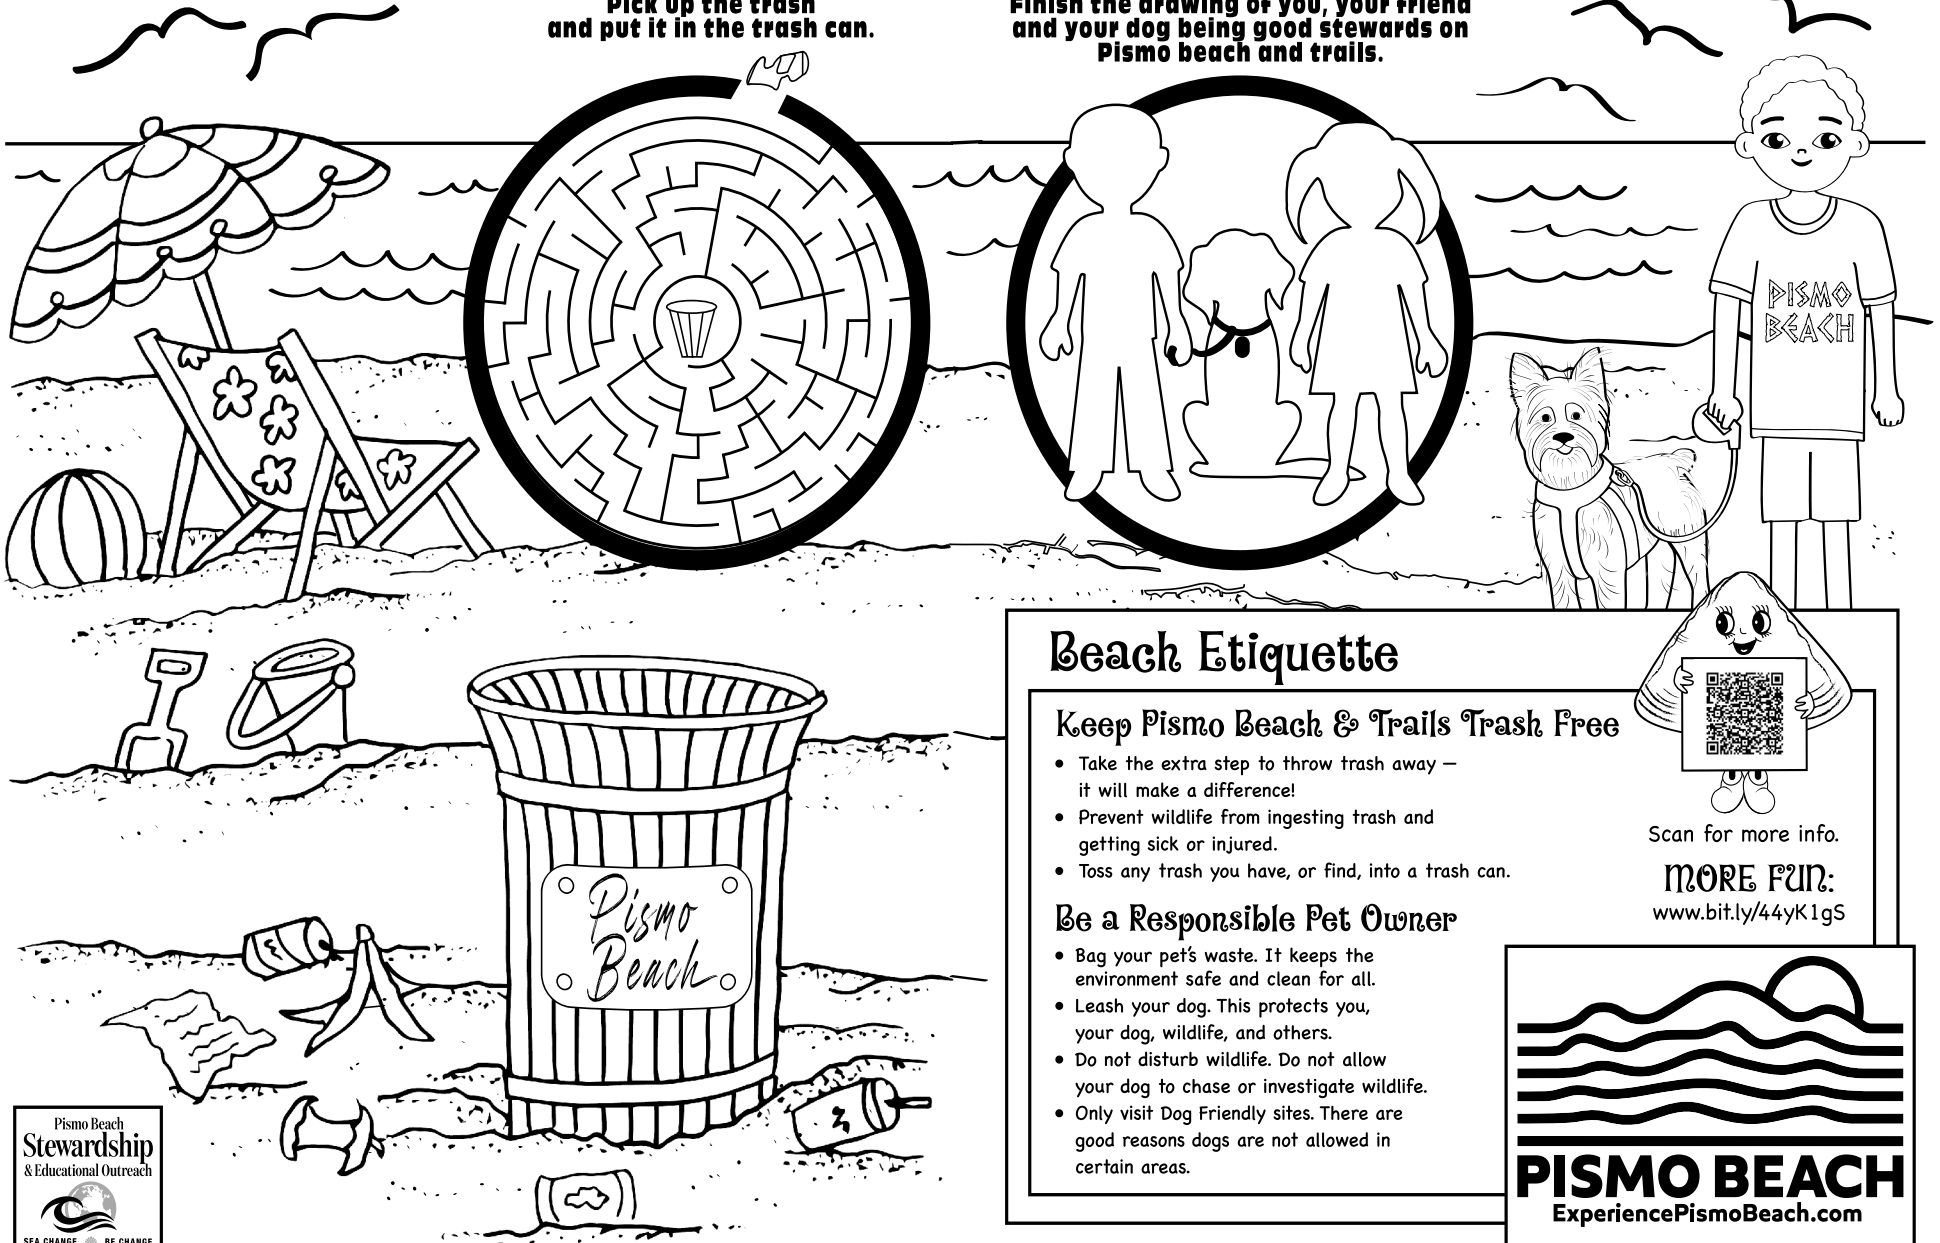

Pick up the trash
and put it in the trash can.

Finish the drawing of you, your friend
and your dog being good stewards on
Pismo beach and trails.

Beach Etiquette

Keep Pismo Beach & Trails Trash Free

- Take the extra step to throw trash away – it will make a difference!
- Prevent wildlife from ingesting trash and getting sick or injured.
- Toss any trash you have, or find, into a trash can.

Be a Responsible Pet Owner

- Bag your pet's waste. It keeps the environment safe and clean for all.
- Leash your dog. This protects you, your dog, wildlife, and others.
- Do not disturb wildlife. Do not allow your dog to chase or investigate wildlife.
- Only visit Dog Friendly sites. There are good reasons dogs are not allowed in certain areas.

Scan for more info.

MORE FUN:
www.bit.ly/44yK1gS