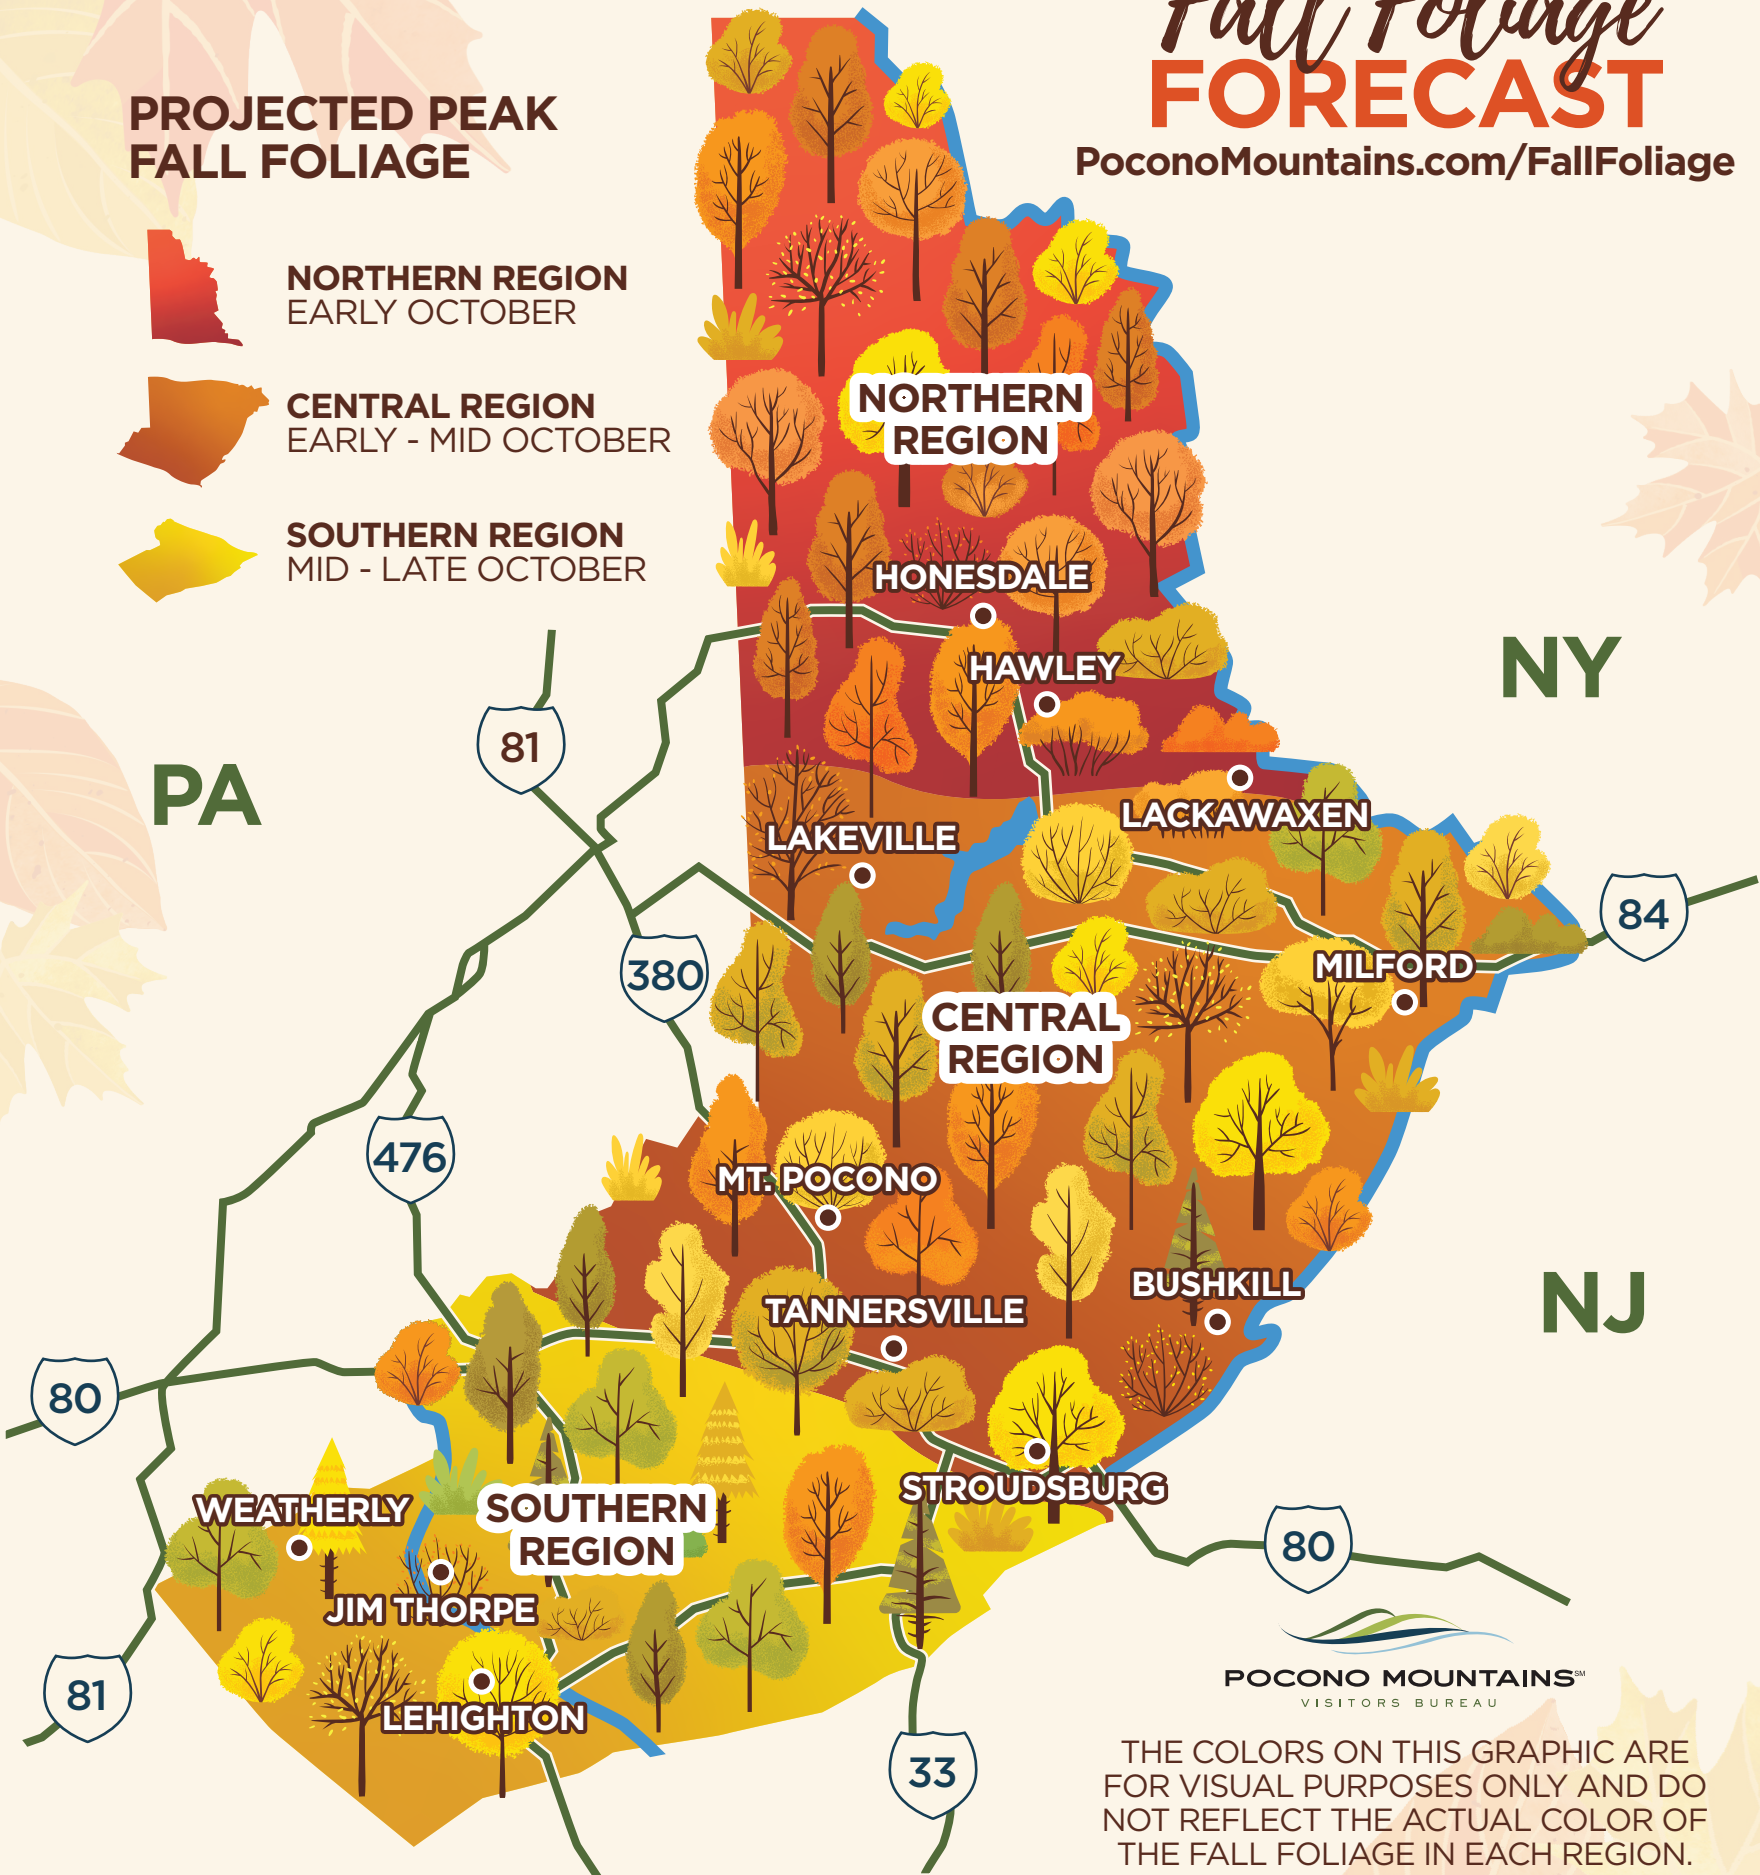

## PROJECTED PEAK FALL FOLIAGE

**NORTHERN REGION**  
EARLY OCTOBER

**CENTRAL REGION**  
EARLY - MID OCTOBER

**SOUTHERN REGION**  
MID - LATE OCTOBER

NY

PA

NJ

POCONO MOUNTAINS<sup>SM</sup>  
VISITORS BUREAU

THE COLORS ON THIS GRAPHIC ARE FOR VISUAL PURPOSES ONLY AND DO NOT REFLECT THE ACTUAL COLOR OF THE FALL FOLIAGE IN EACH REGION.