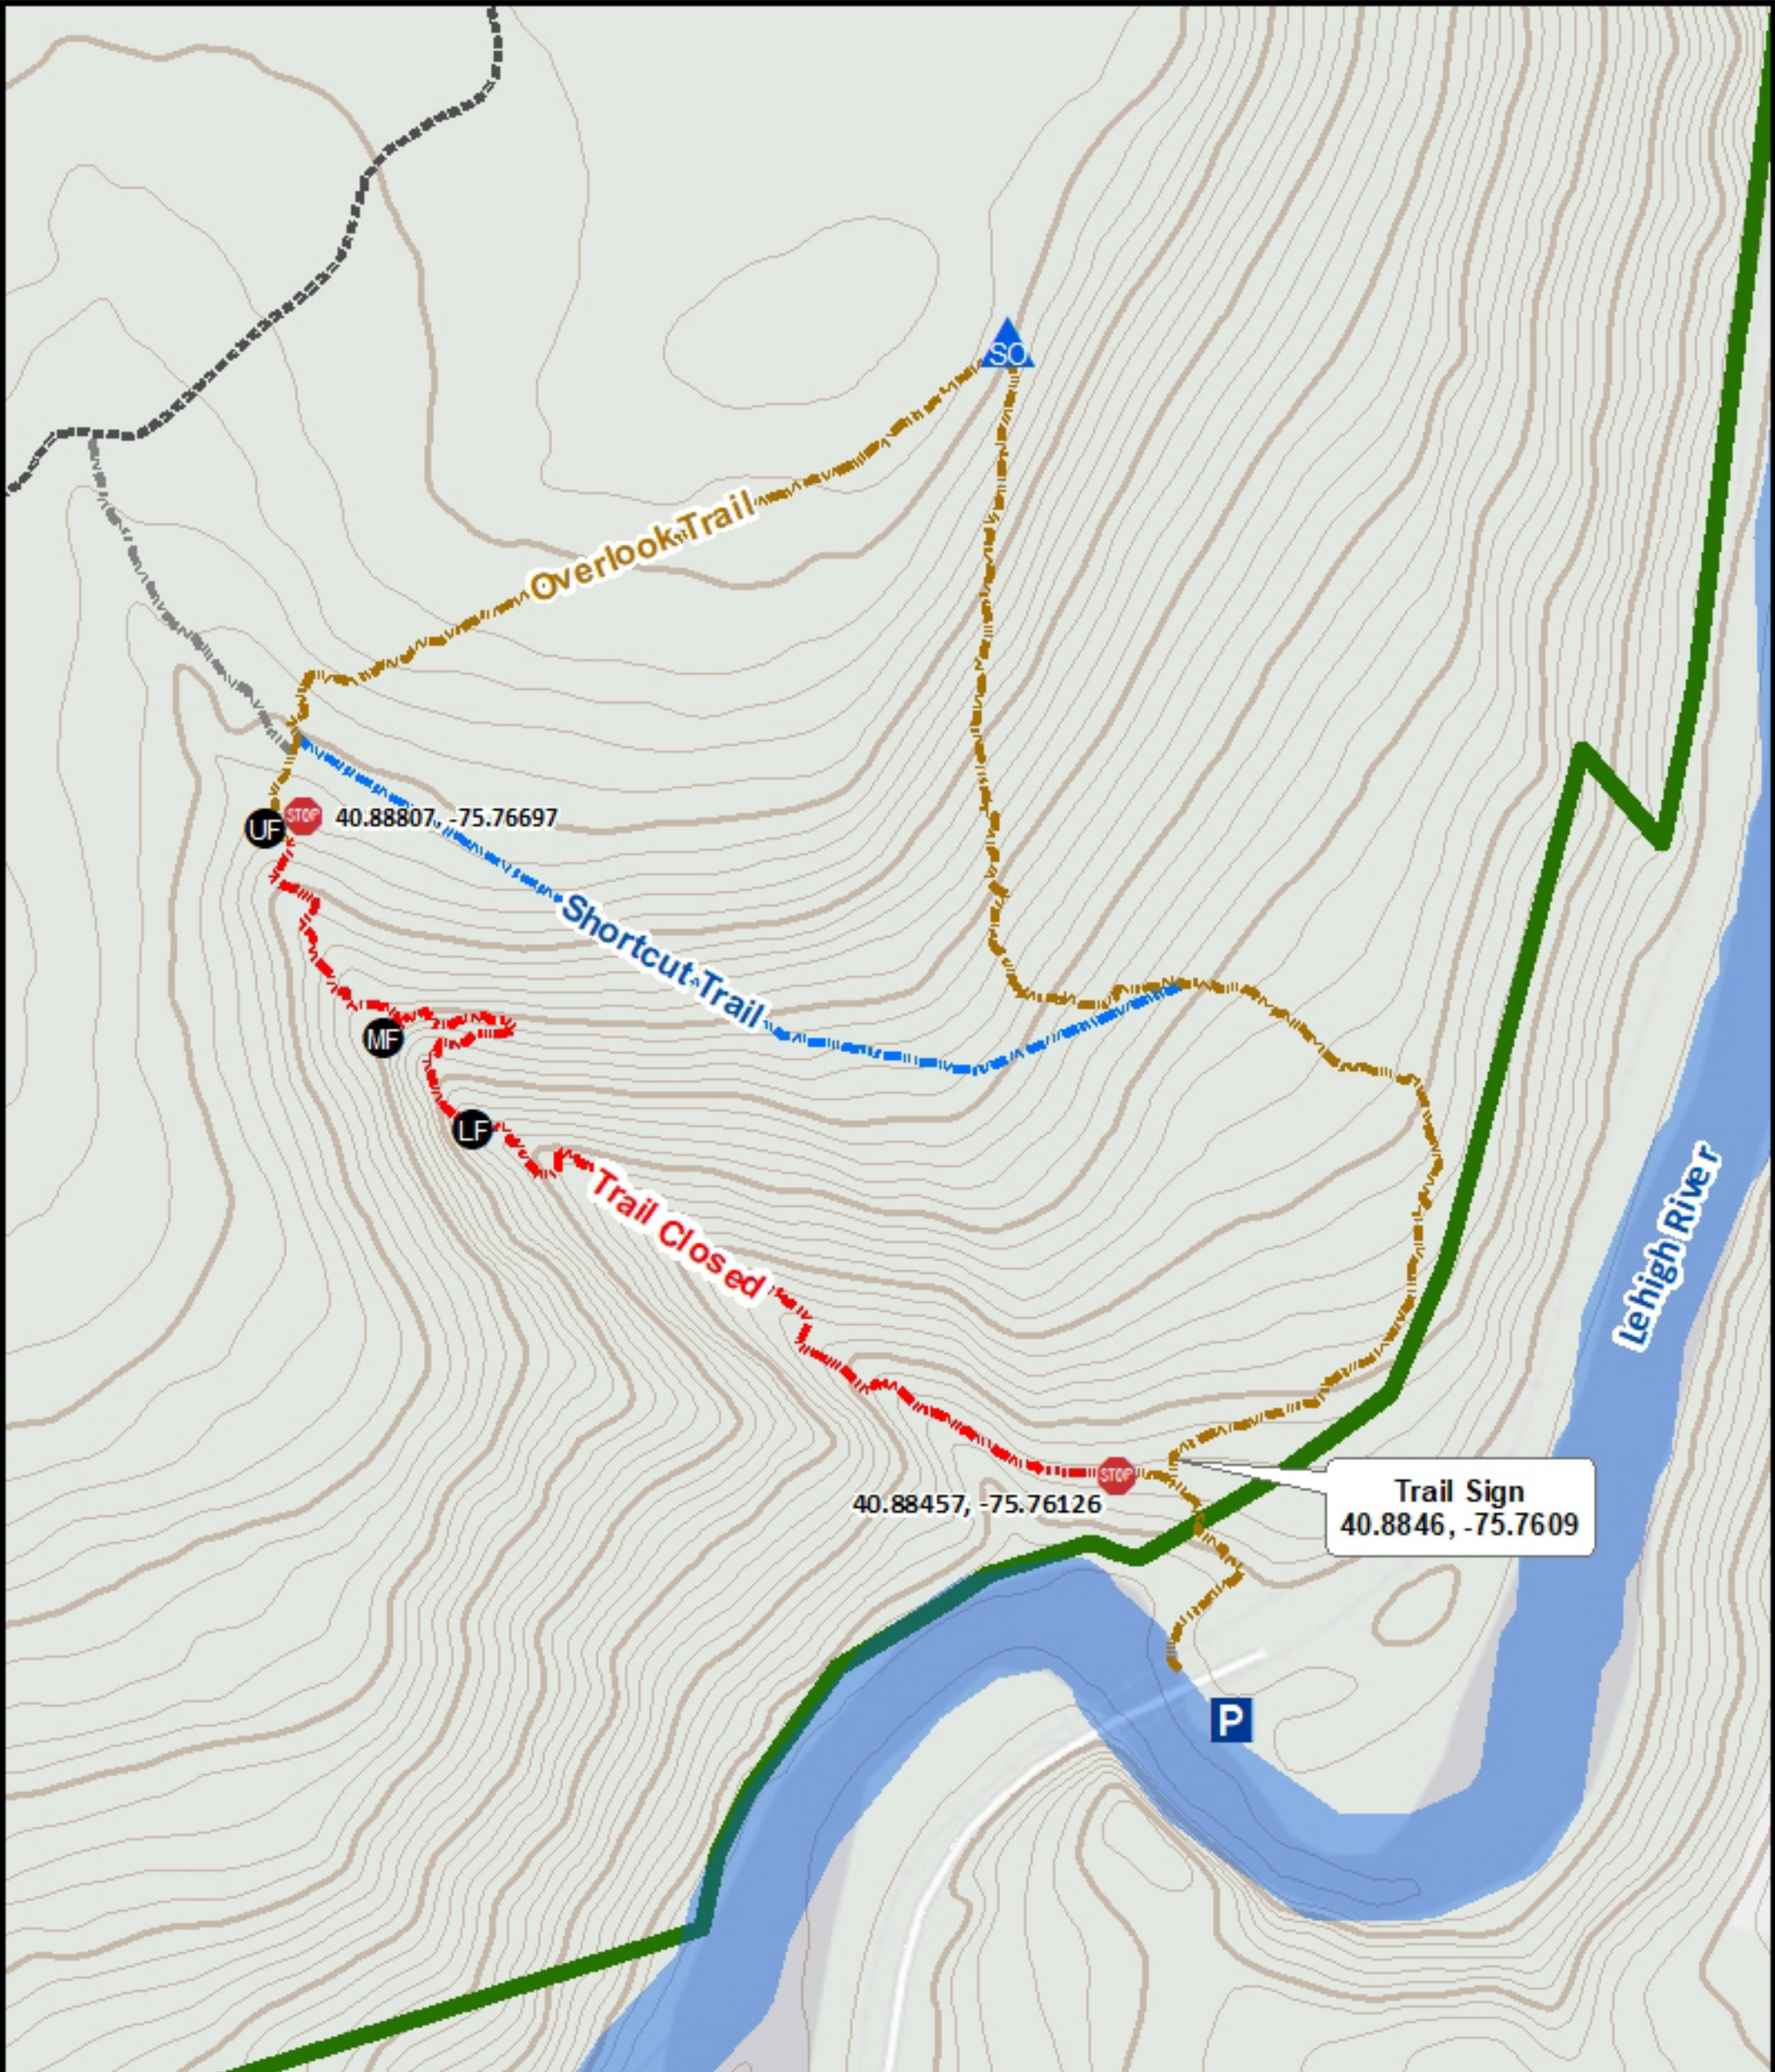

State Game Lands 141 (Carbon County, PA) Glen Onoko Trails

UF STOP 40.88807, -75.76697

MF

LF

Trail Closed

STOP 40.88457, -75.76126

Trail Sign
40.8846, -75.7609

P