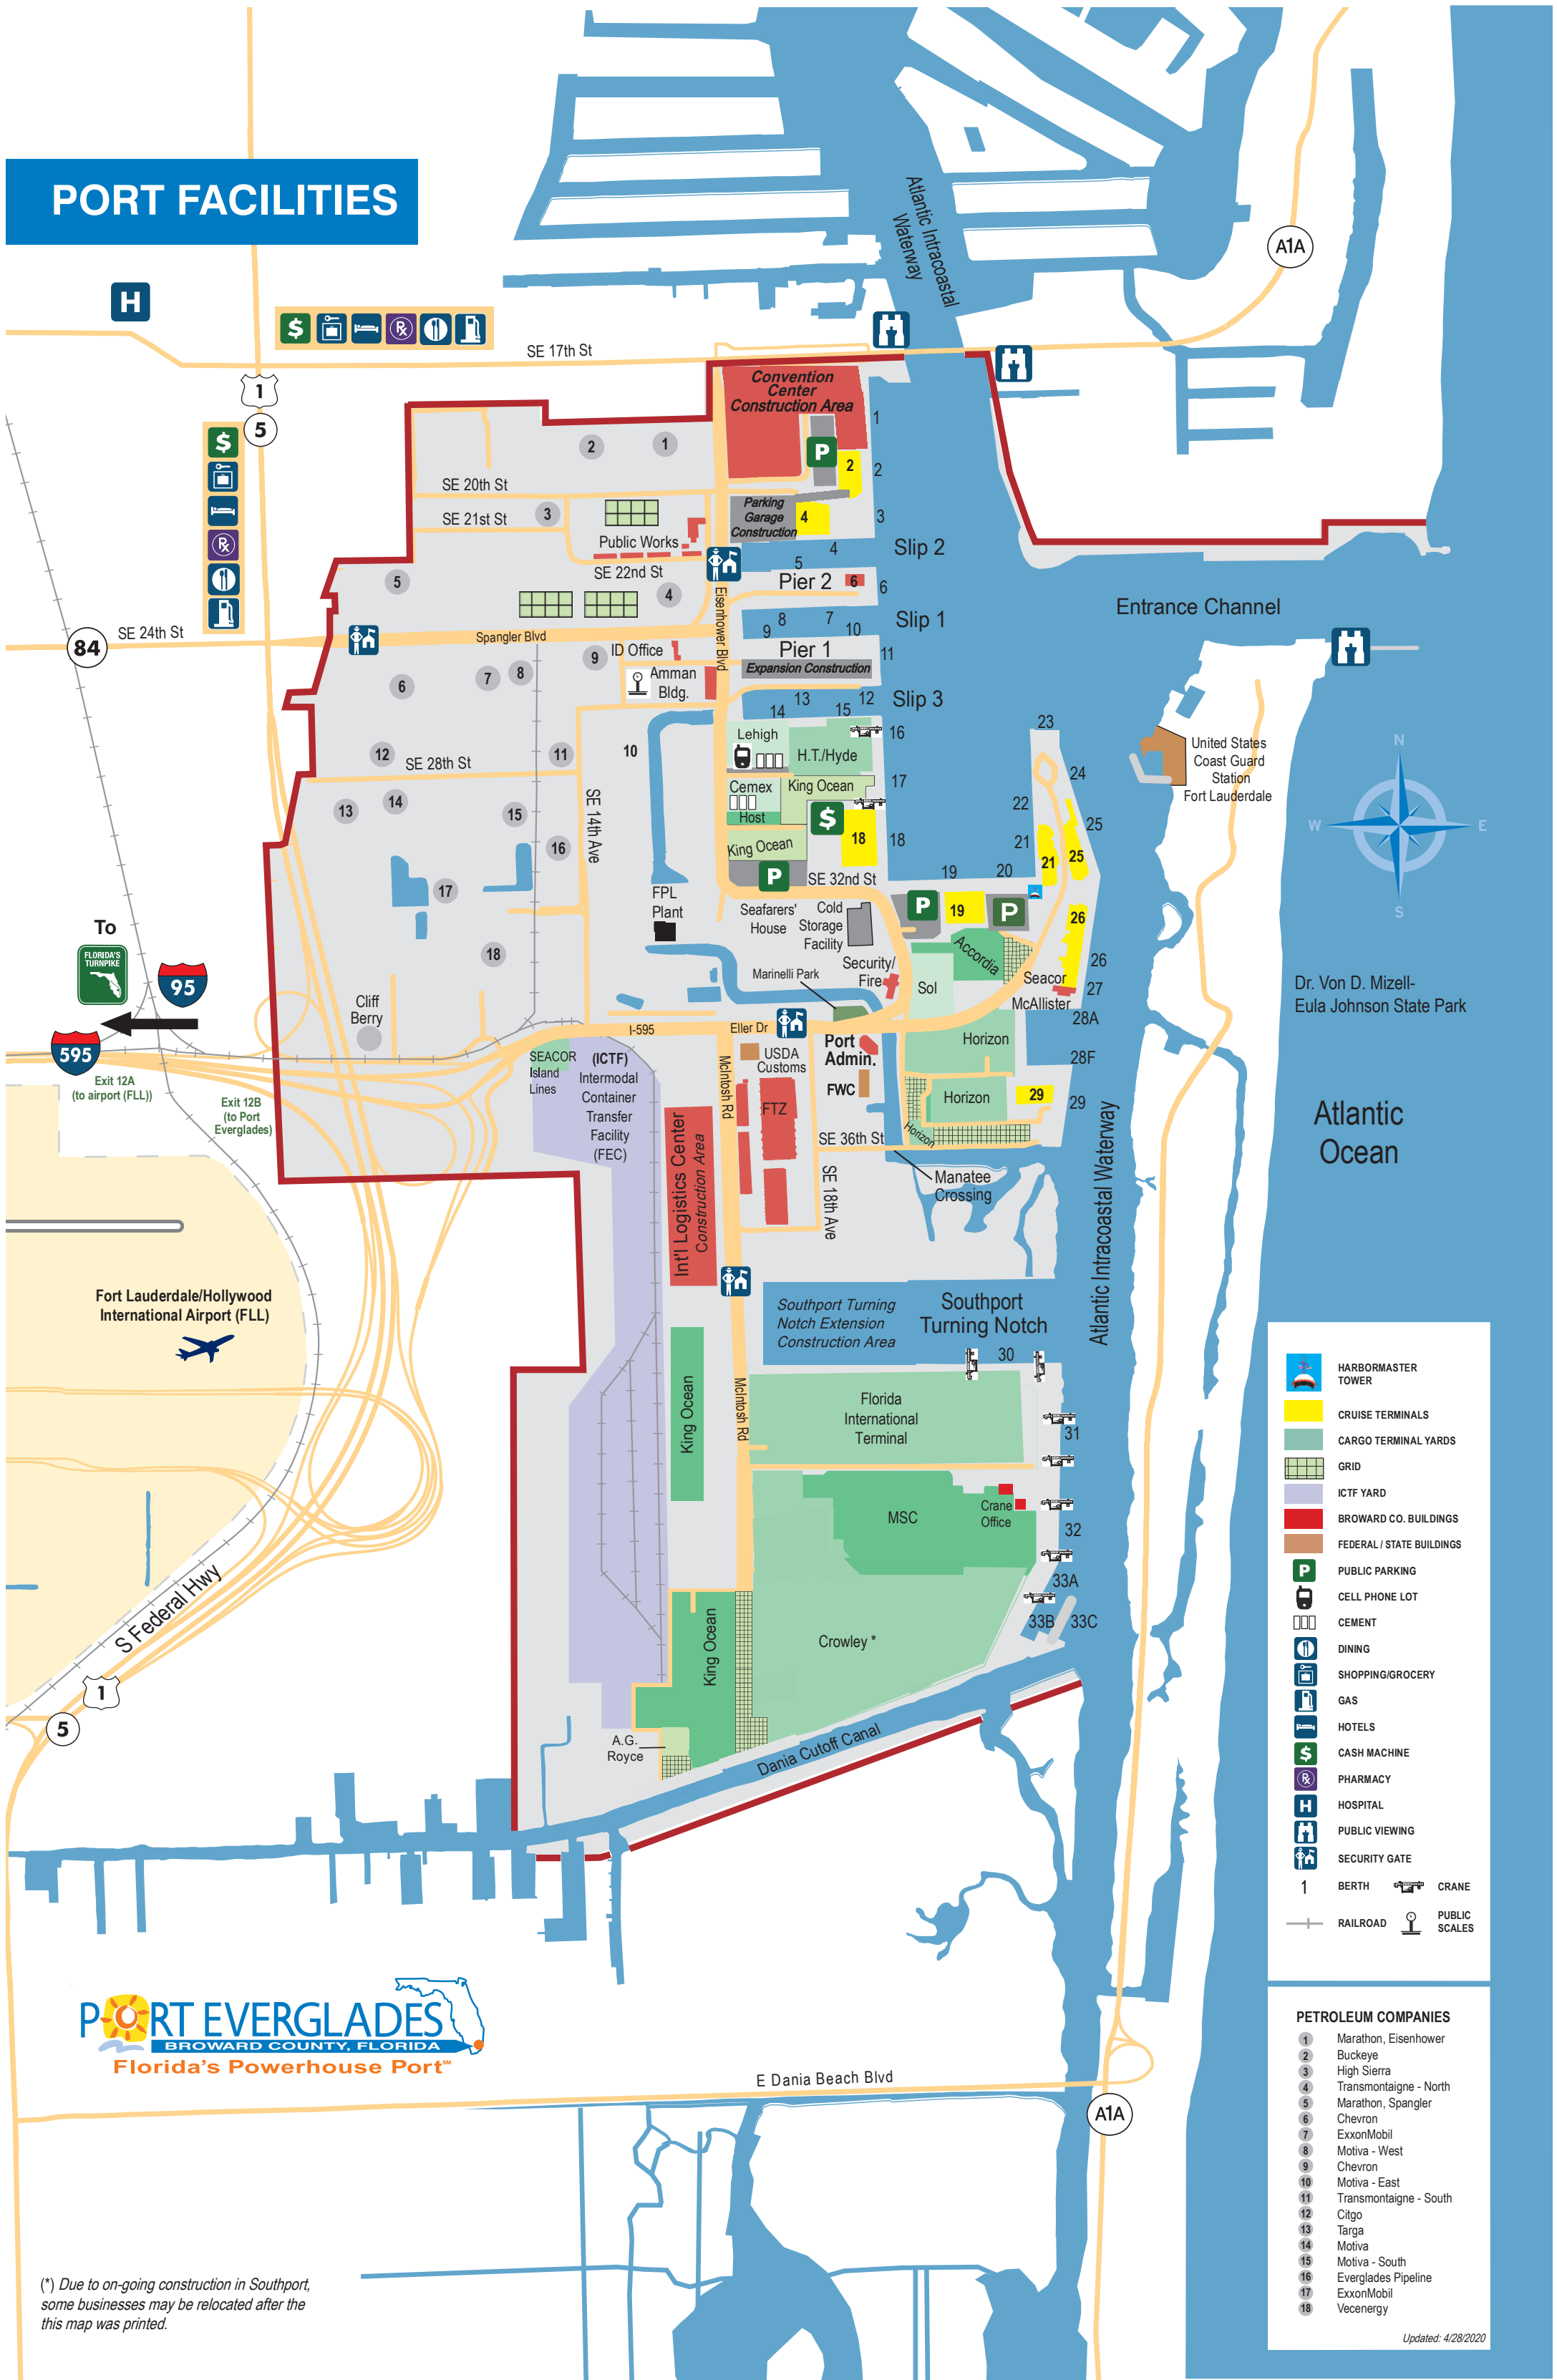

# PORT FACILITIES

(\* Due to on-going construction in Southport, some businesses may be relocated after this map was printed.

- PETROLEUM COMPANIES**
- 1 Marathon, Eisenhower
  - 2 Buckeye
  - 3 High Sierra
  - 4 Transmontaigne - North
  - 5 Marathon, Spangler
  - 6 Chevron
  - 7 ExxonMobil
  - 8 Motiva - West
  - 9 Chevron
  - 10 Motiva - East
  - 11 Transmontaigne - South
  - 12 Citgo
  - 13 Targa
  - 14 Motiva
  - 15 Motiva - South
  - 16 Everglades Pipeline
  - 17 ExxonMobil
  - 18 Vecenergy