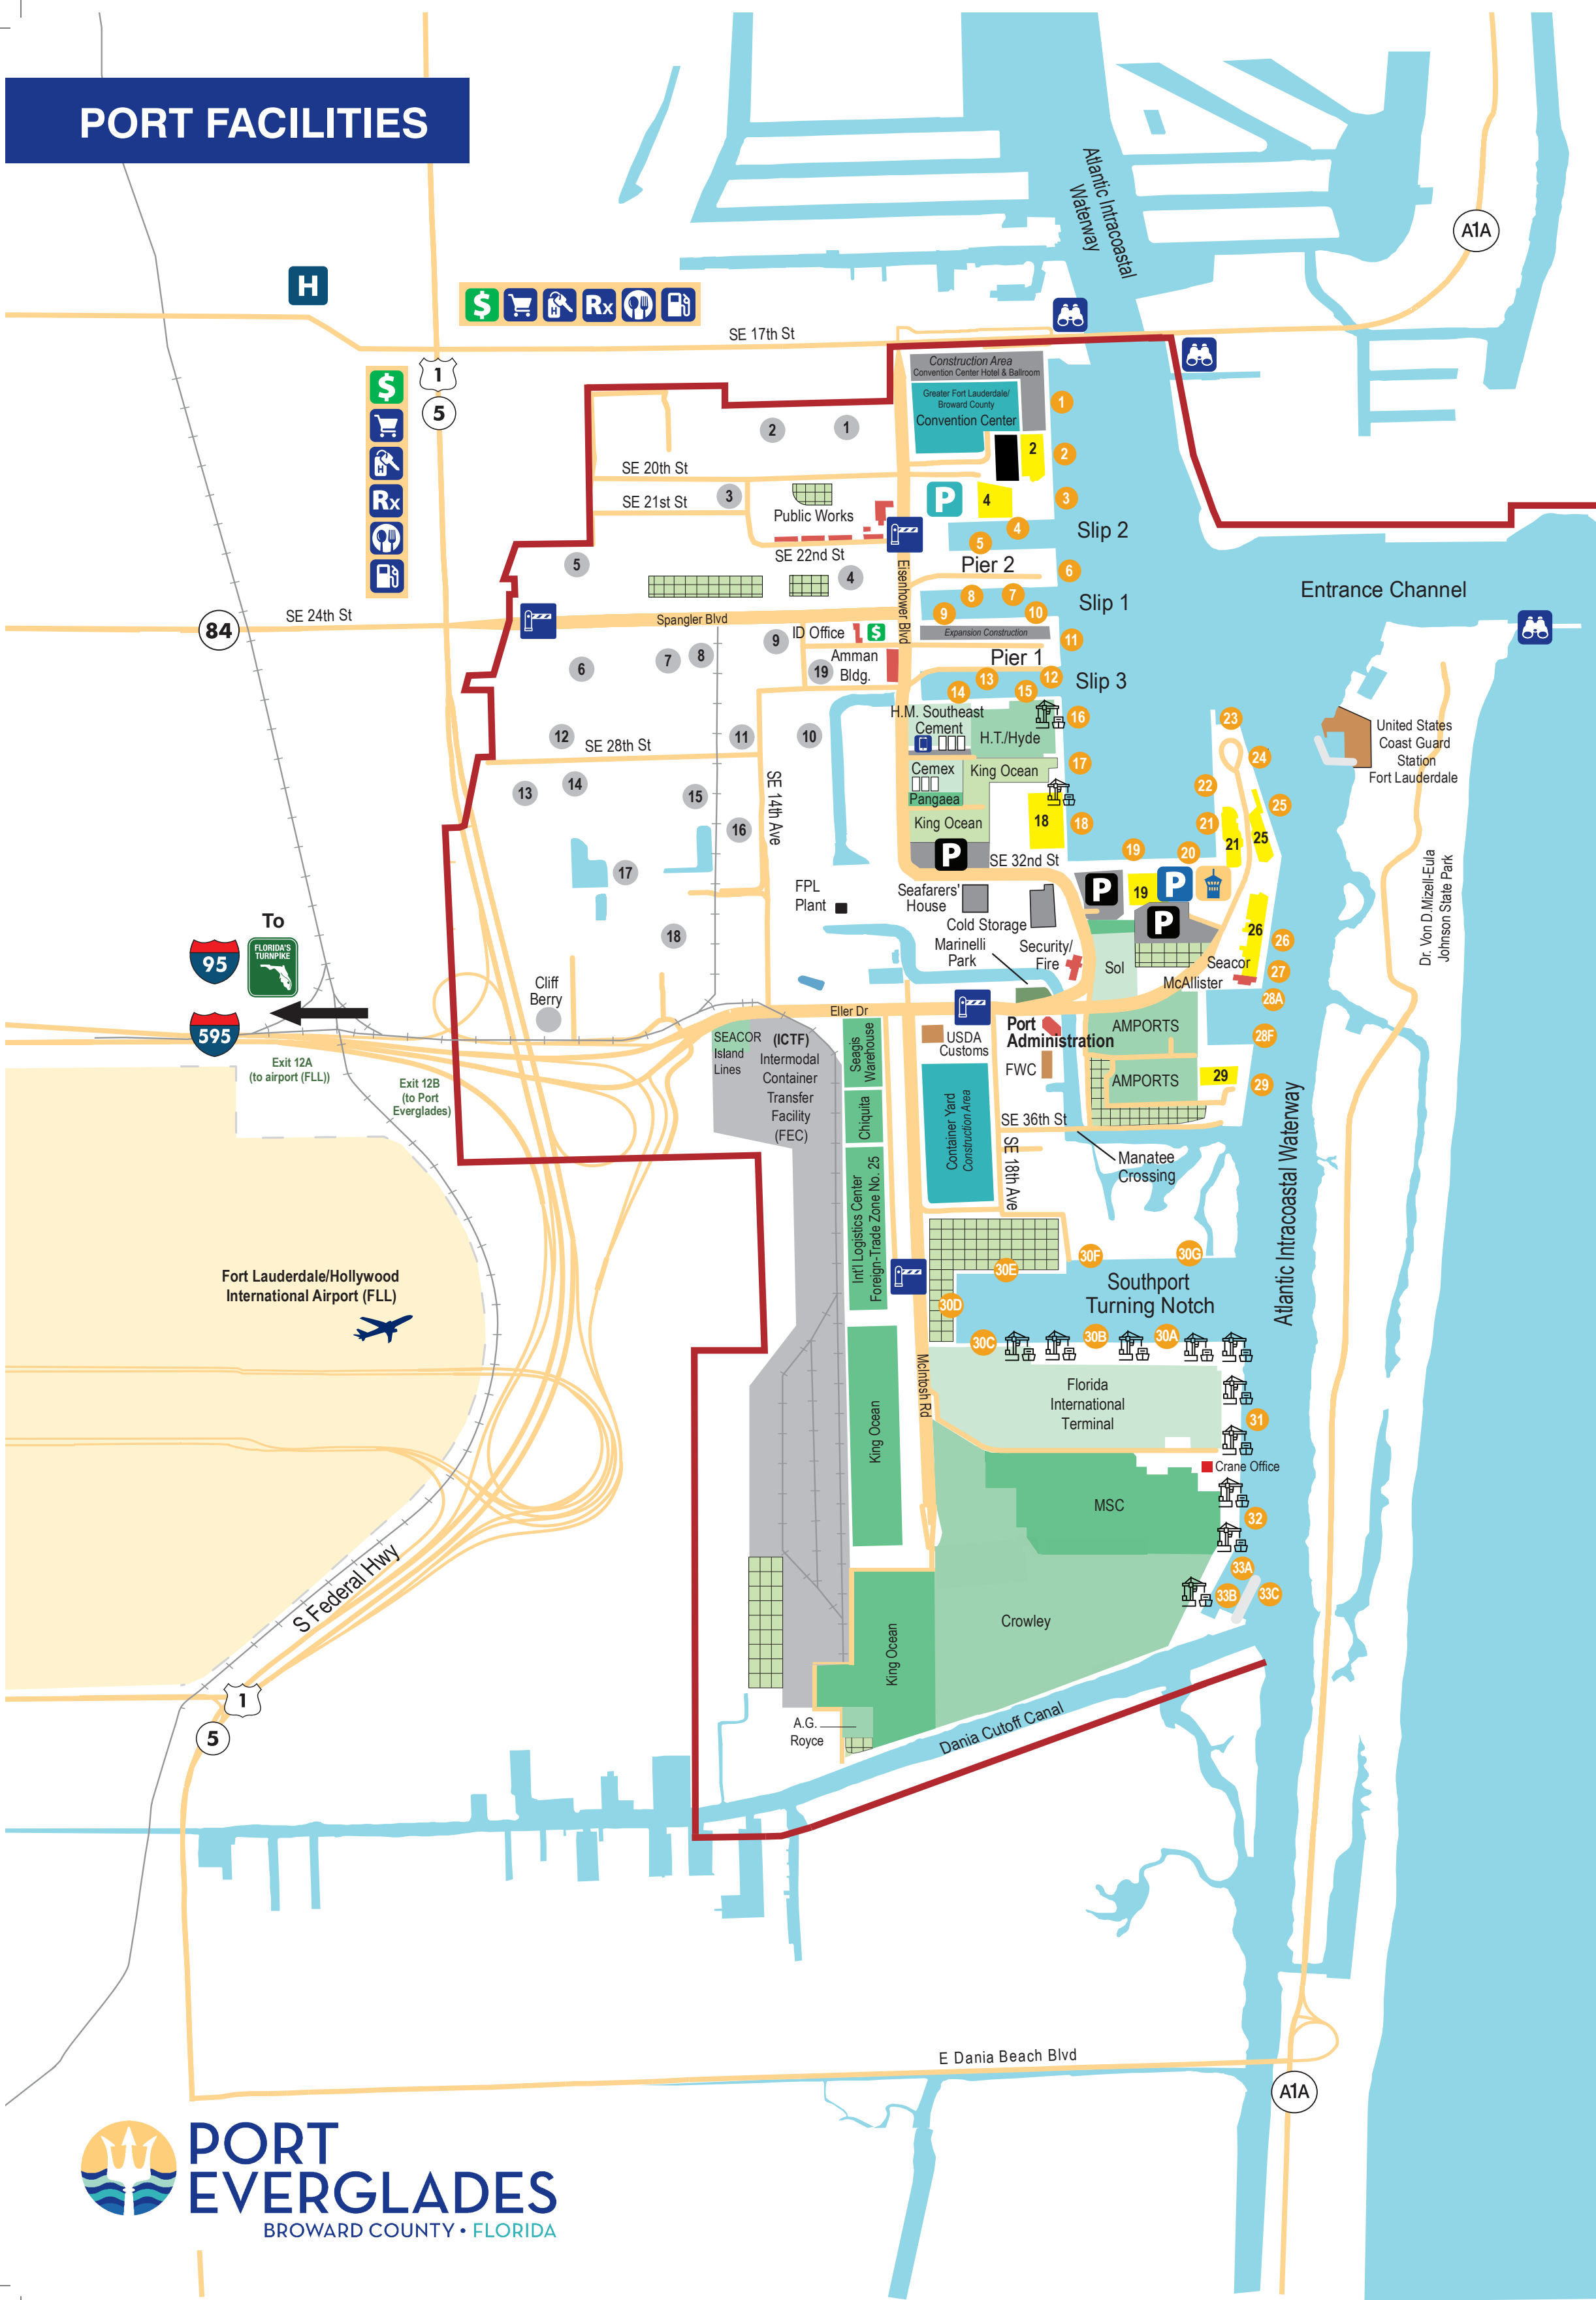

PORT FACILITIES

- HARBORMASTER TOWER
- CRUISE TERMINALS
- GRID
- ICTF YARD
- BROWARD CO. BUILDINGS
- FEDERAL/STATE BUILDINGS
- PARKING – SURFACE LOT
- PARKING – HERON GARAGE
- PARKING – PALM GARAGE
- CELL PHONE LOT
- CEMENT
- DINING
- SHOPPING/GROCERY
- GAS
- HOTELS
- CASH MACHINE
- PHARMACY
- HOSPITAL
- PUBLIC VIEWING
- SECURITY CHECKPOINT
- BERTHS
- RAILROAD
- CRANE
- AUTOMATIC DEFIBRILLATORS LOCATED IN ALL CRUISE TERMINALS

- PETROLEUM COMPANIES**
- 1 Marathon, Eisenhower
 - 2 Buckeye
 - 3 Malton Terminal LLC
 - 4 Transmontaigne – North
 - 5 Marathon, Spangler
 - 6 Chevron
 - 7 ExxonMobil
 - 8 Motiva
 - 9 Chevron
 - 10 Motiva – East
 - 11 Transmontaigne – South
 - 12 Citgo
 - 13 Targa
 - 14 Motiva
 - 15 Motiva – South
 - 16 Port Consolidated
 - 17 ExxonMobil
 - 18 Vecenergy
 - 19 Portofino

To

 Exit 12A (to airport (FLL))
 Exit 12B (to Port Everglades)

Fort Lauderdale/Hollywood International Airport (FLL)