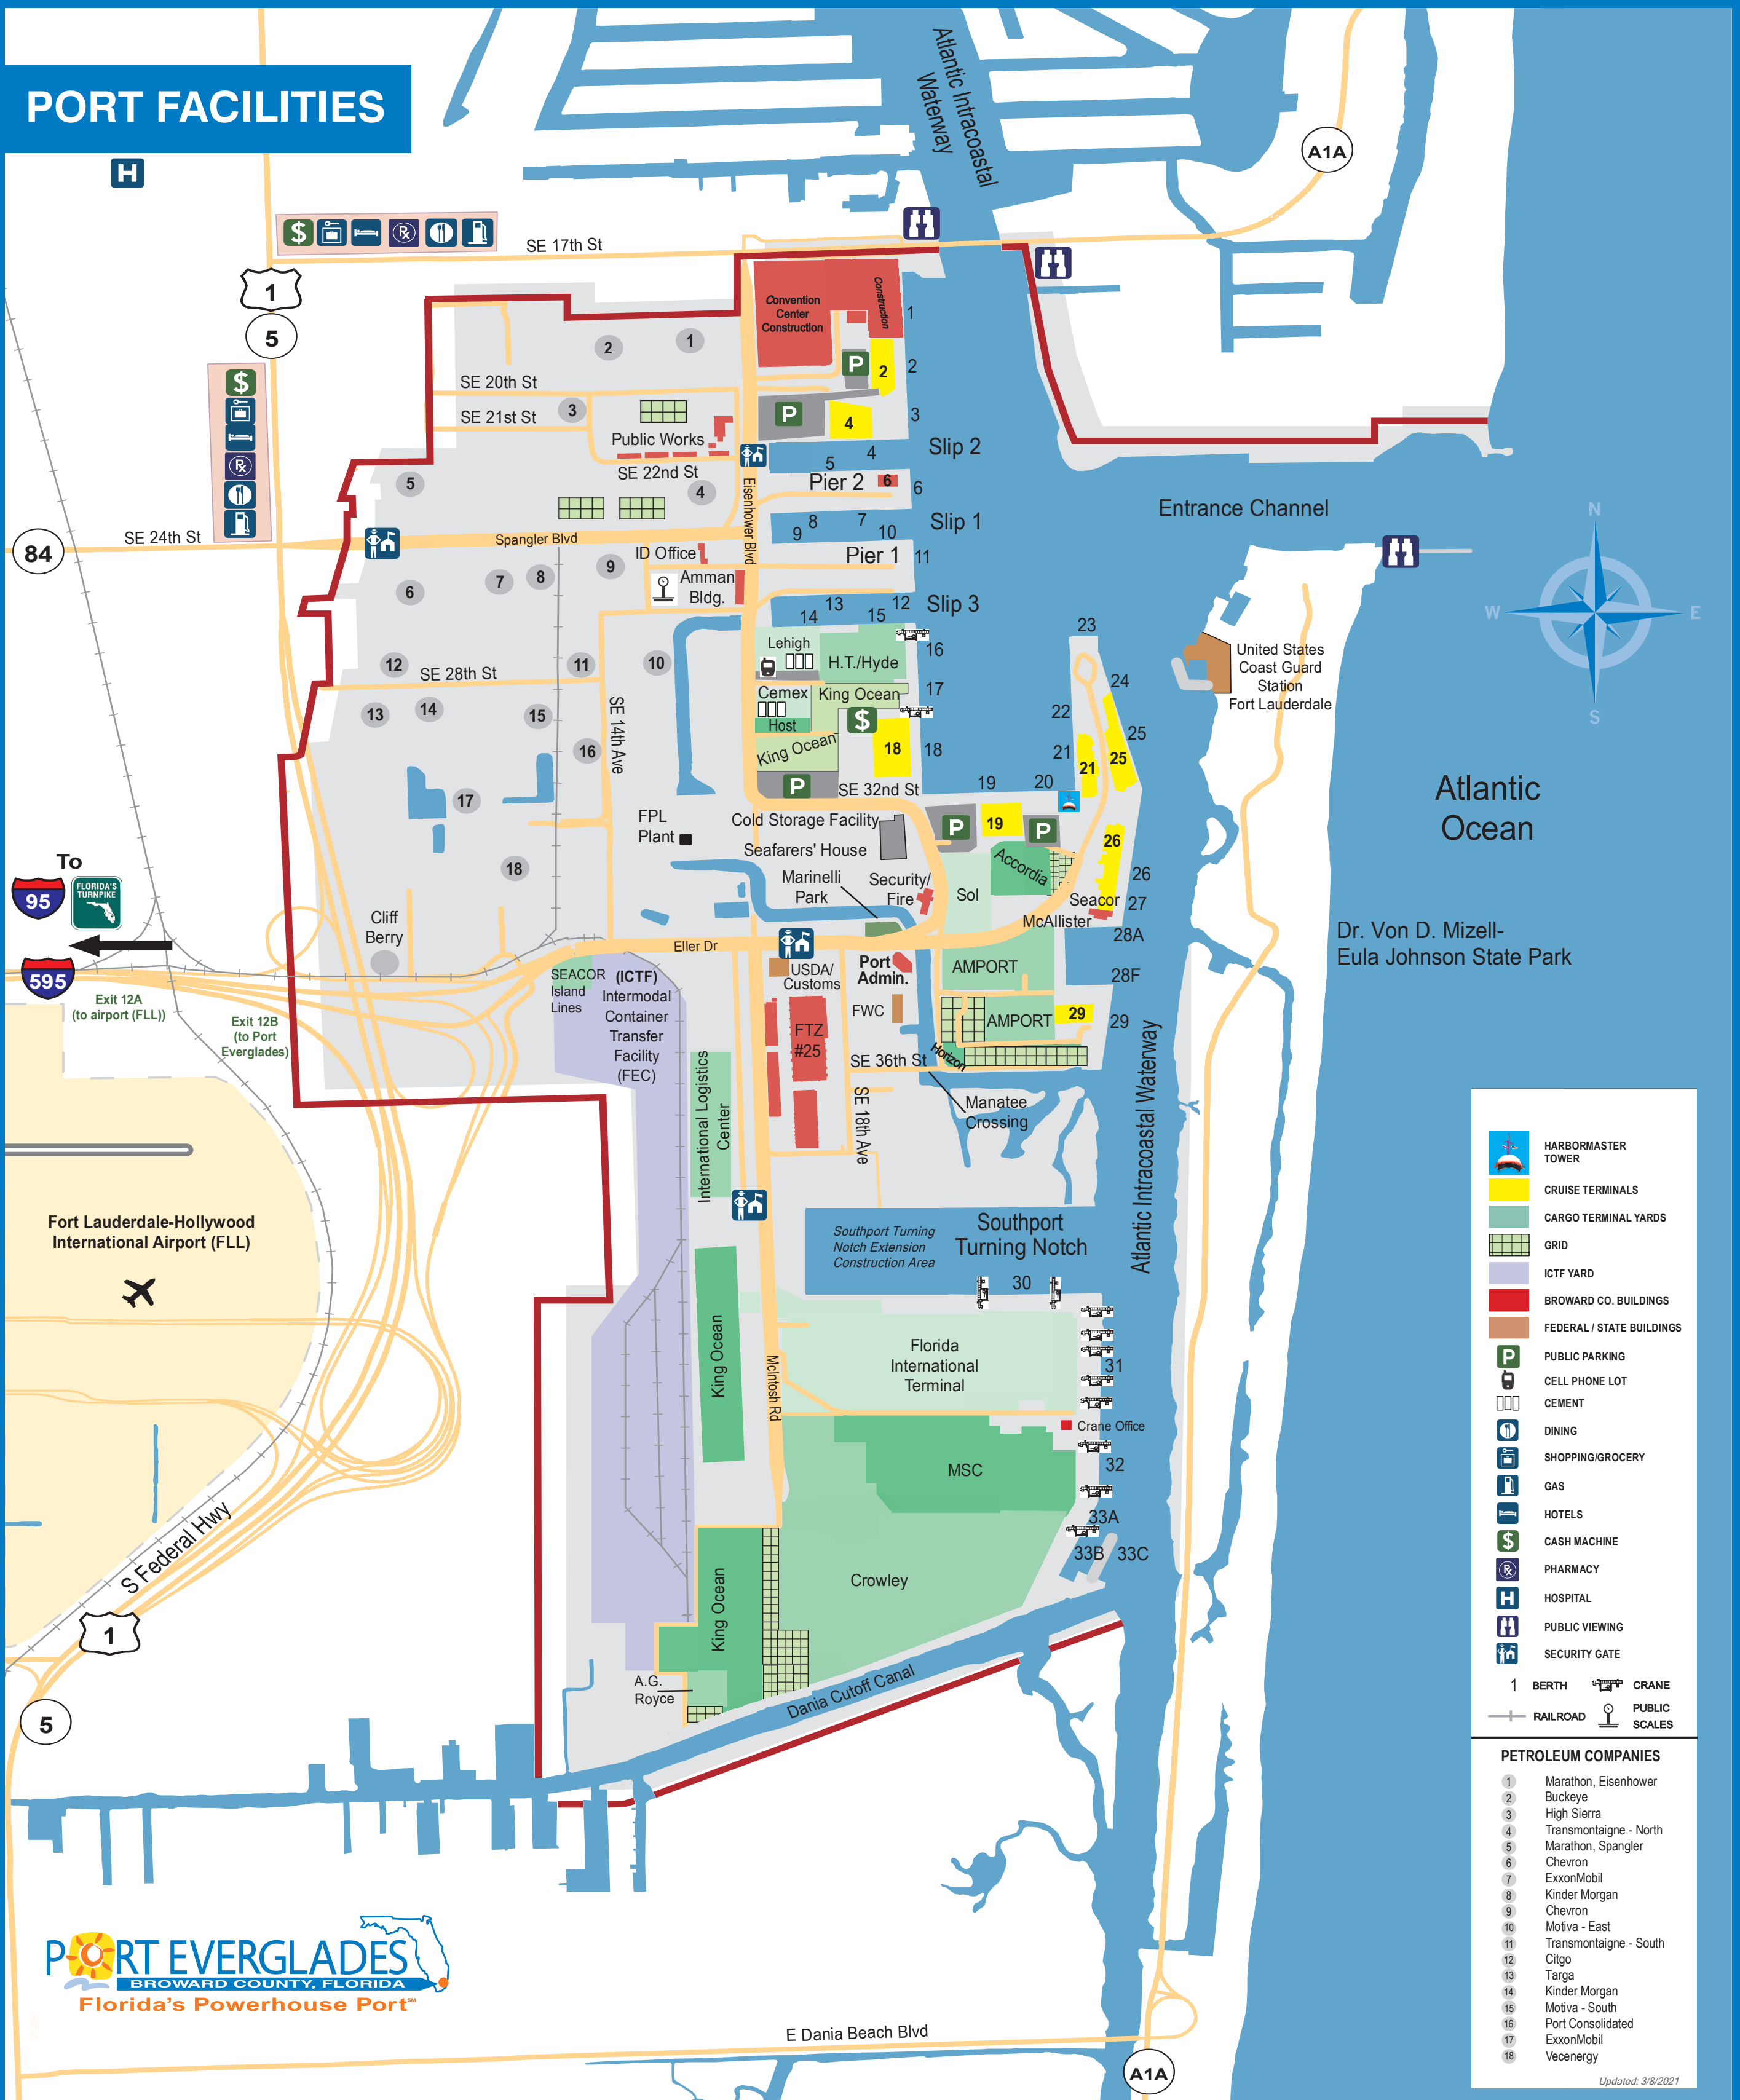

PORT FACILITIES

- HARBORMASTER TOWER
- CRUISE TERMINALS
- CARGO TERMINAL YARDS
- GRID
- ICTF YARD
- BROWARD CO. BUILDINGS
- FEDERAL / STATE BUILDINGS
- PUBLIC PARKING
- CELL PHONE LOT
- CEMENT
- DINING
- SHOPPING/GROCERY
- GAS
- HOTELS
- CASH MACHINE
- PHARMACY
- HOSPITAL
- PUBLIC VIEWING
- SECURITY GATE
- 1 BERTH
- CRANE
- RAILROAD
- PUBLIC SCALES

- PETROLEUM COMPANIES**
- 1 Marathon, Eisenhower
 - 2 Buckeye
 - 3 High Sierra
 - 4 Transmontaigne - North
 - 5 Marathon, Spangler
 - 6 Chevron
 - 7 ExxonMobil
 - 8 Kinder Morgan
 - 9 Chevron
 - 10 Motiva - East
 - 11 Transmontaigne - South
 - 12 Citgo
 - 13 Targa
 - 14 Kinder Morgan
 - 15 Motiva - South
 - 16 Port Consolidated
 - 17 ExxonMobil
 - 18 Vecenergy