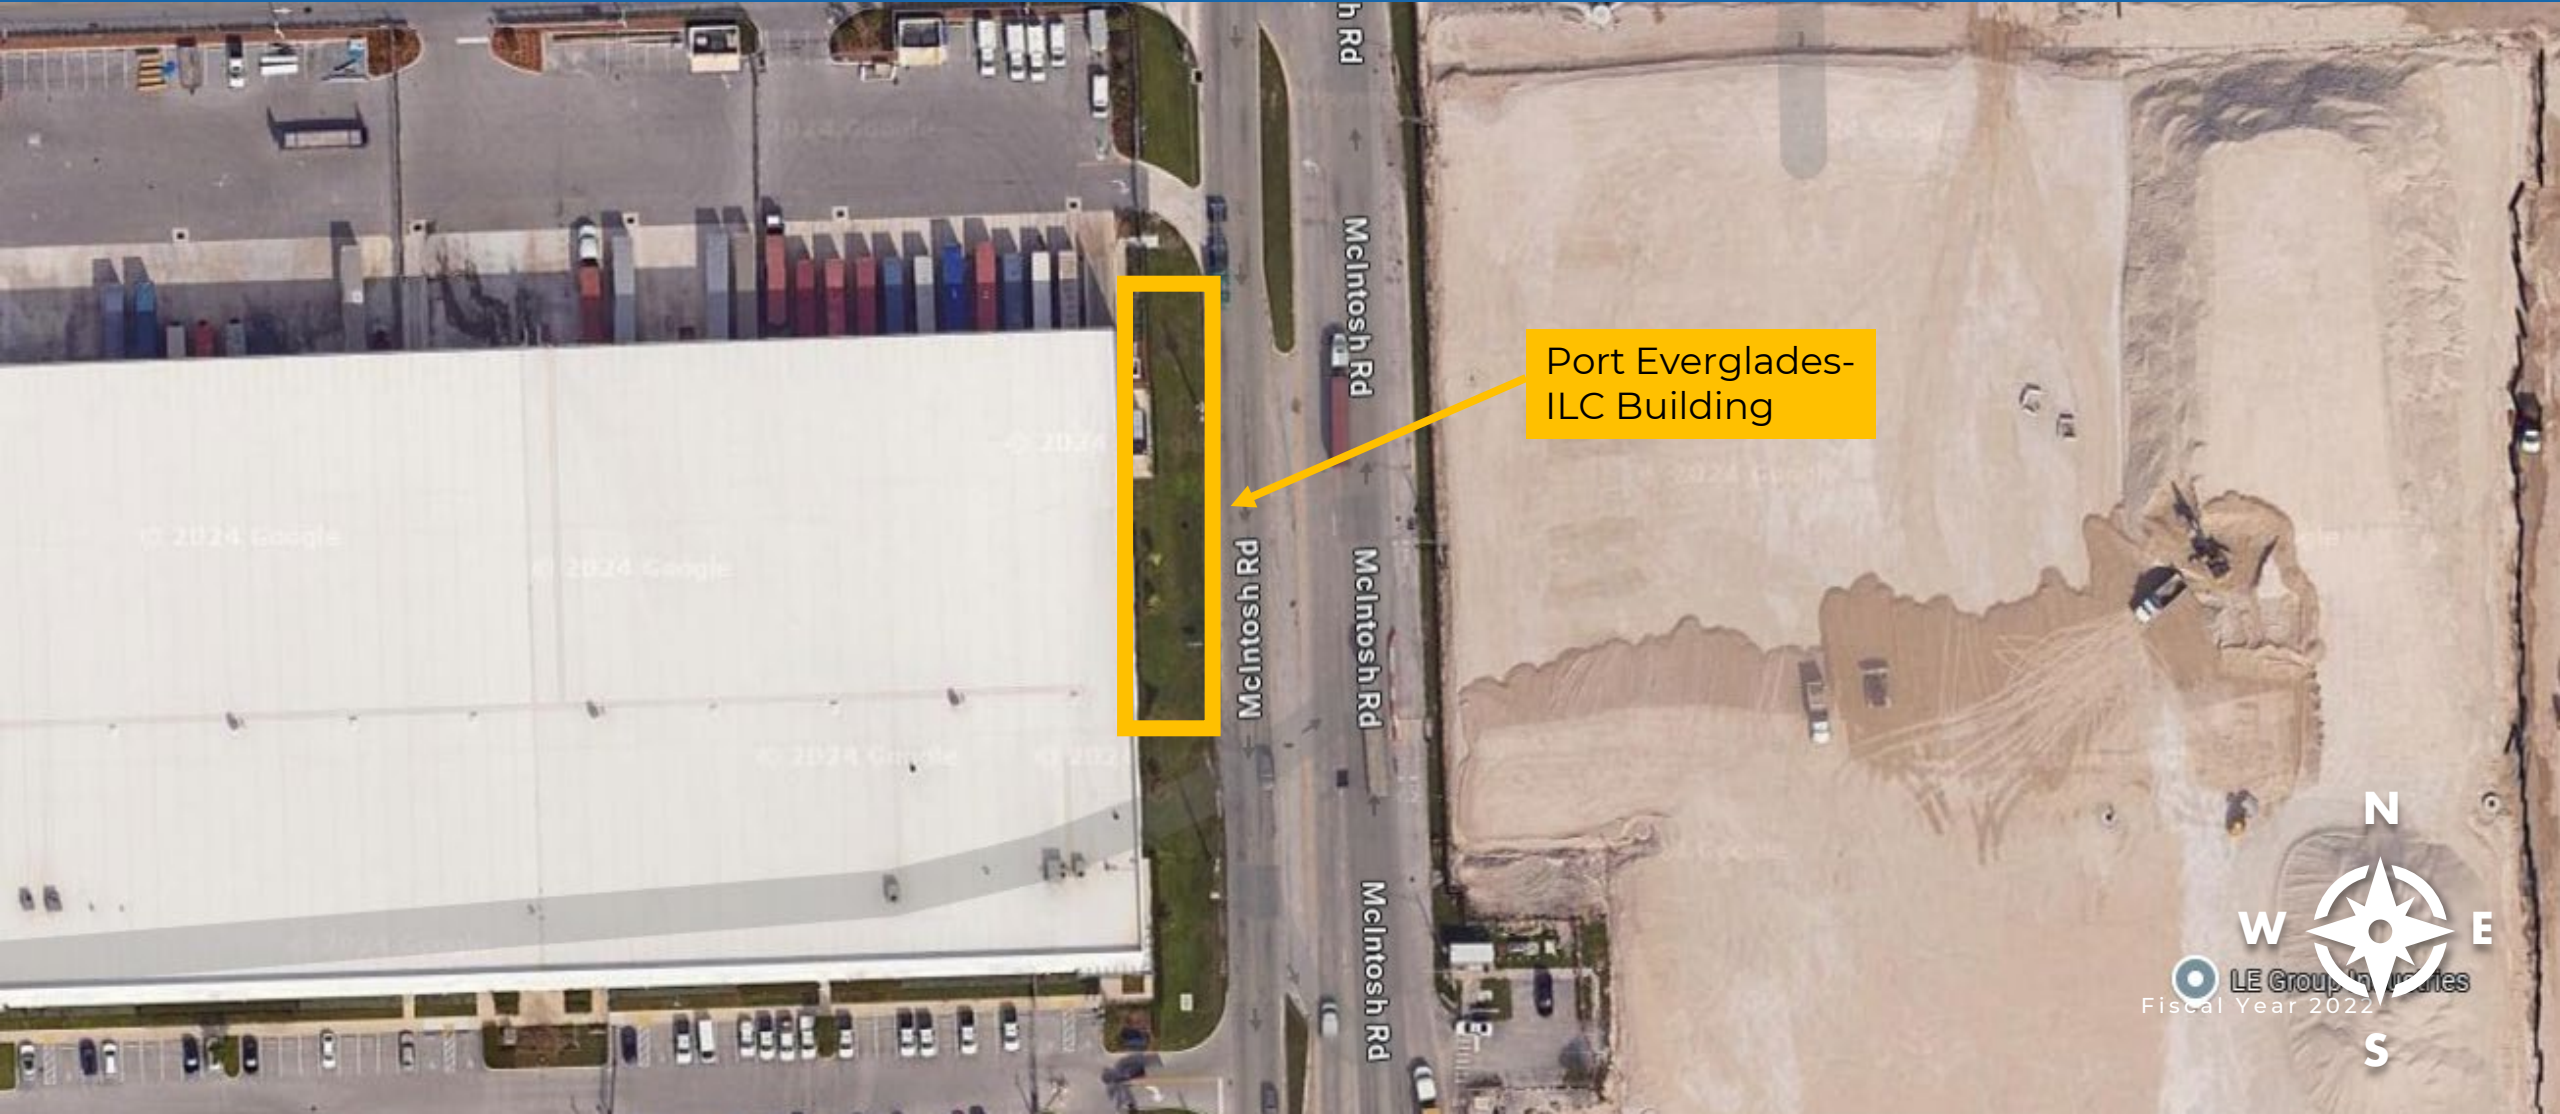

FIRST AMENDMENT ZONES

 Security checkpoint

FIRST AMENDMENT ZONE 1

FIRST AMENDMENT ZONE 2

FIRST AMENDMENT ZONE 3

Port Everglades-
ILC Building

PORT EVERGLADES

BROWARD COUNTY • FLORIDA

STAY CONNECTED

1850 Eller Drive

Fort Lauderdale, FL 33316

954.523.3404

PortEverglades.net

port.everglades

@porteverglades

PortEvergladesFL

port-everglades

@portevergladesfl

26° 05.5' North Latitude · 80° 04.8' West Longitude