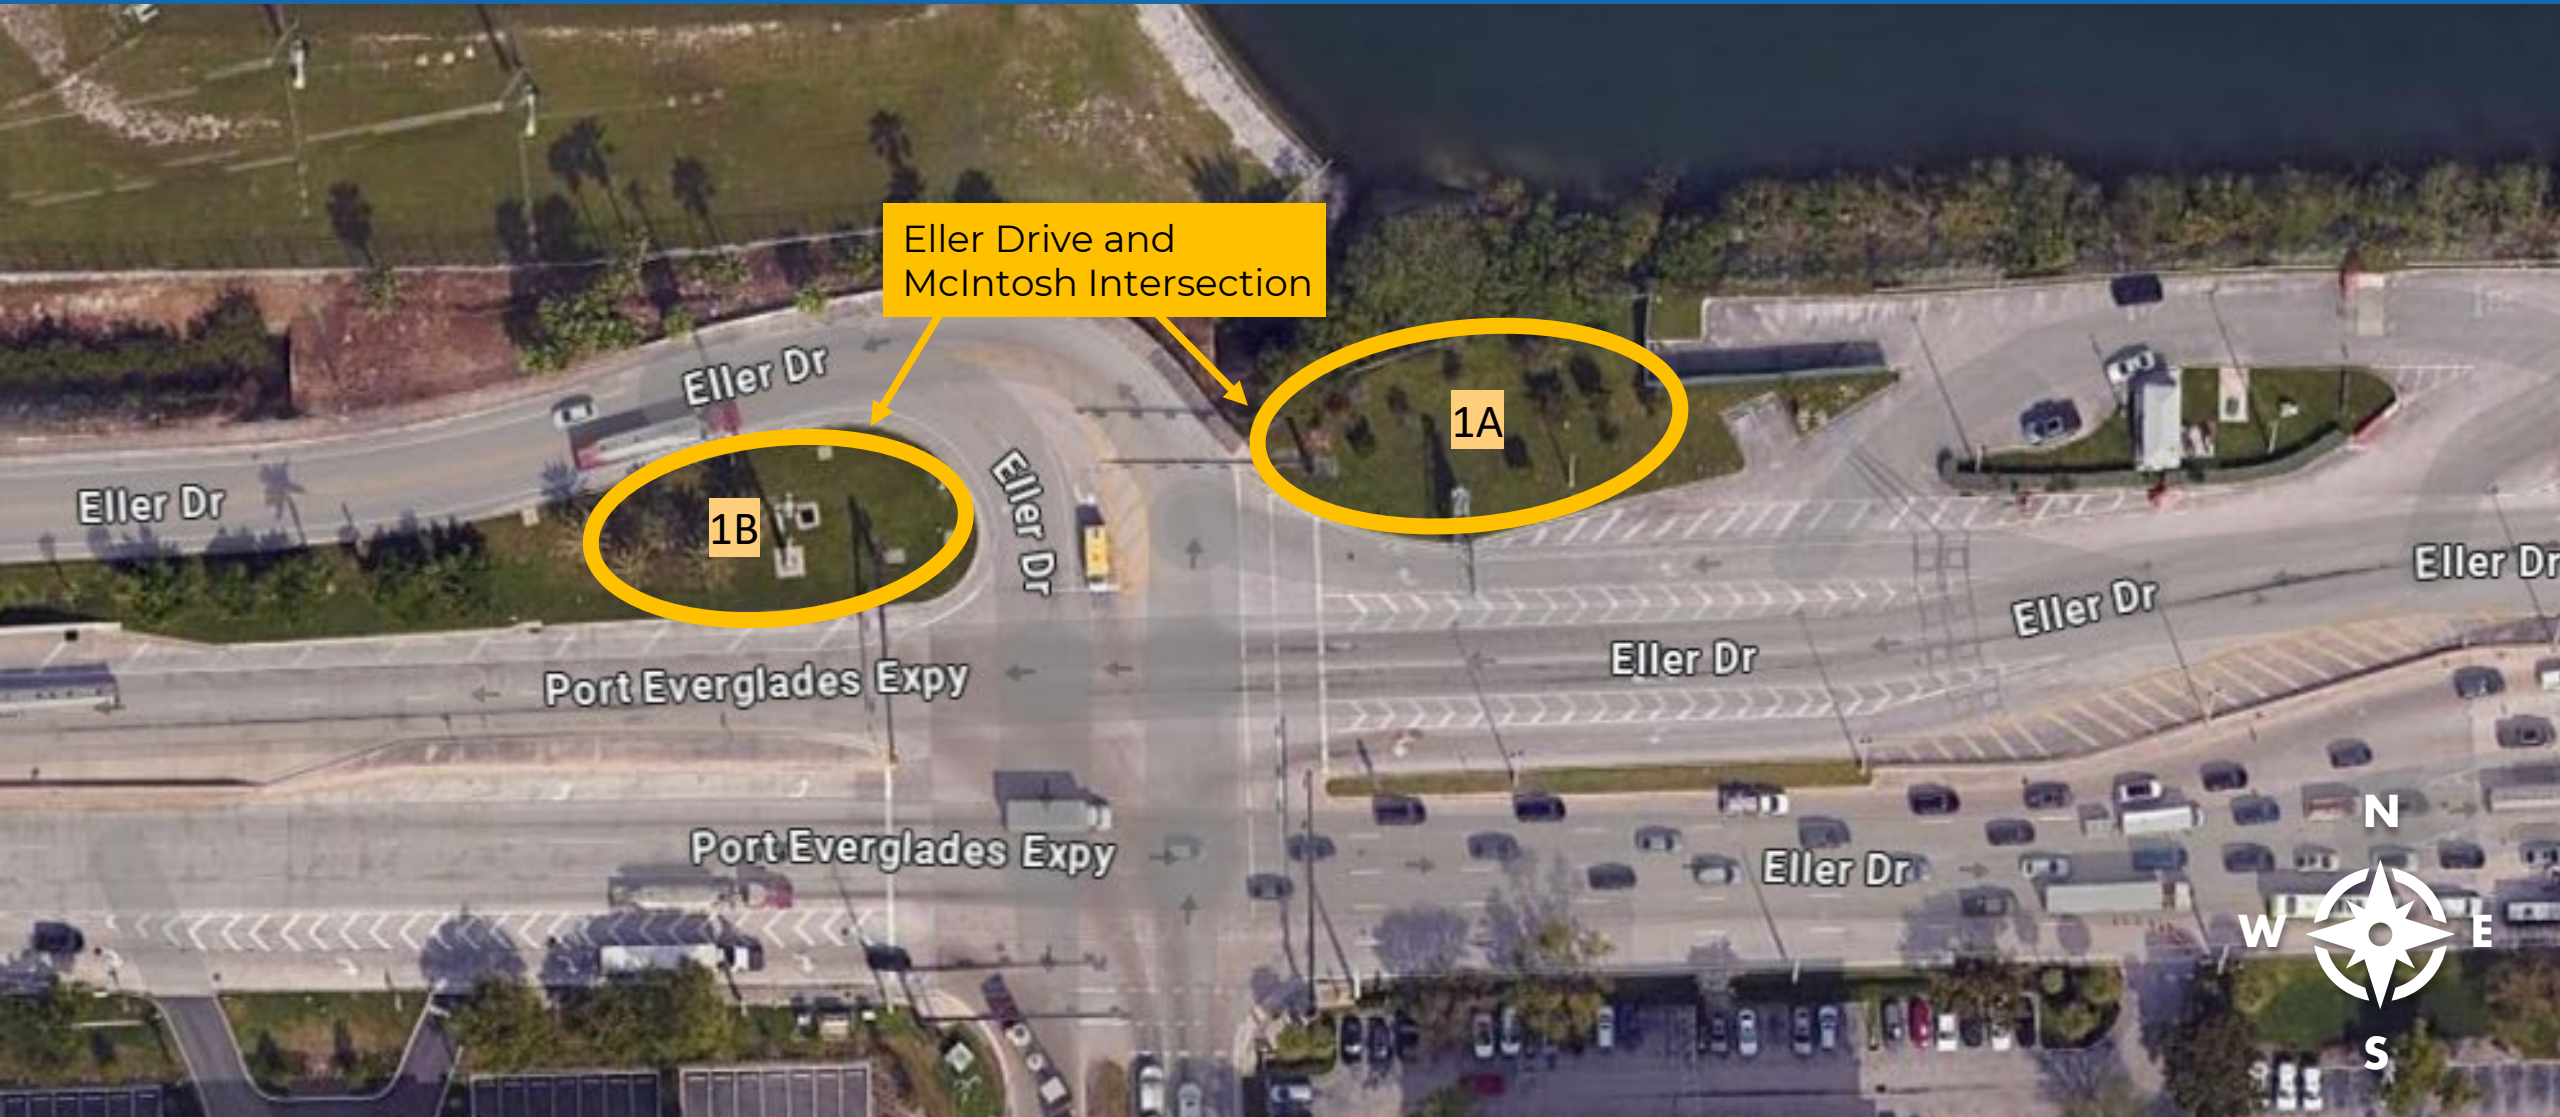

FIRST AMENDMENT ZONES

 Security checkpoint

FIRST AMENDMENT ZONE 1

FIRST AMENDMENT ZONE 2

FIRST AMENDMENT ZONE 3

Port Everglades-
ILC Building

PORT EVERGLADES

BROWARD COUNTY • FLORIDA

STAY CONNECTED

1850 Eller Drive

Fort Lauderdale, FL 33316

954.523.3404

PortEverglades.net

port.everglades

@porteverglades

PortEvergladesFL

port-everglades

@portevergladesfl

26° 05.5' North Latitude · 80° 04.8' West Longitude