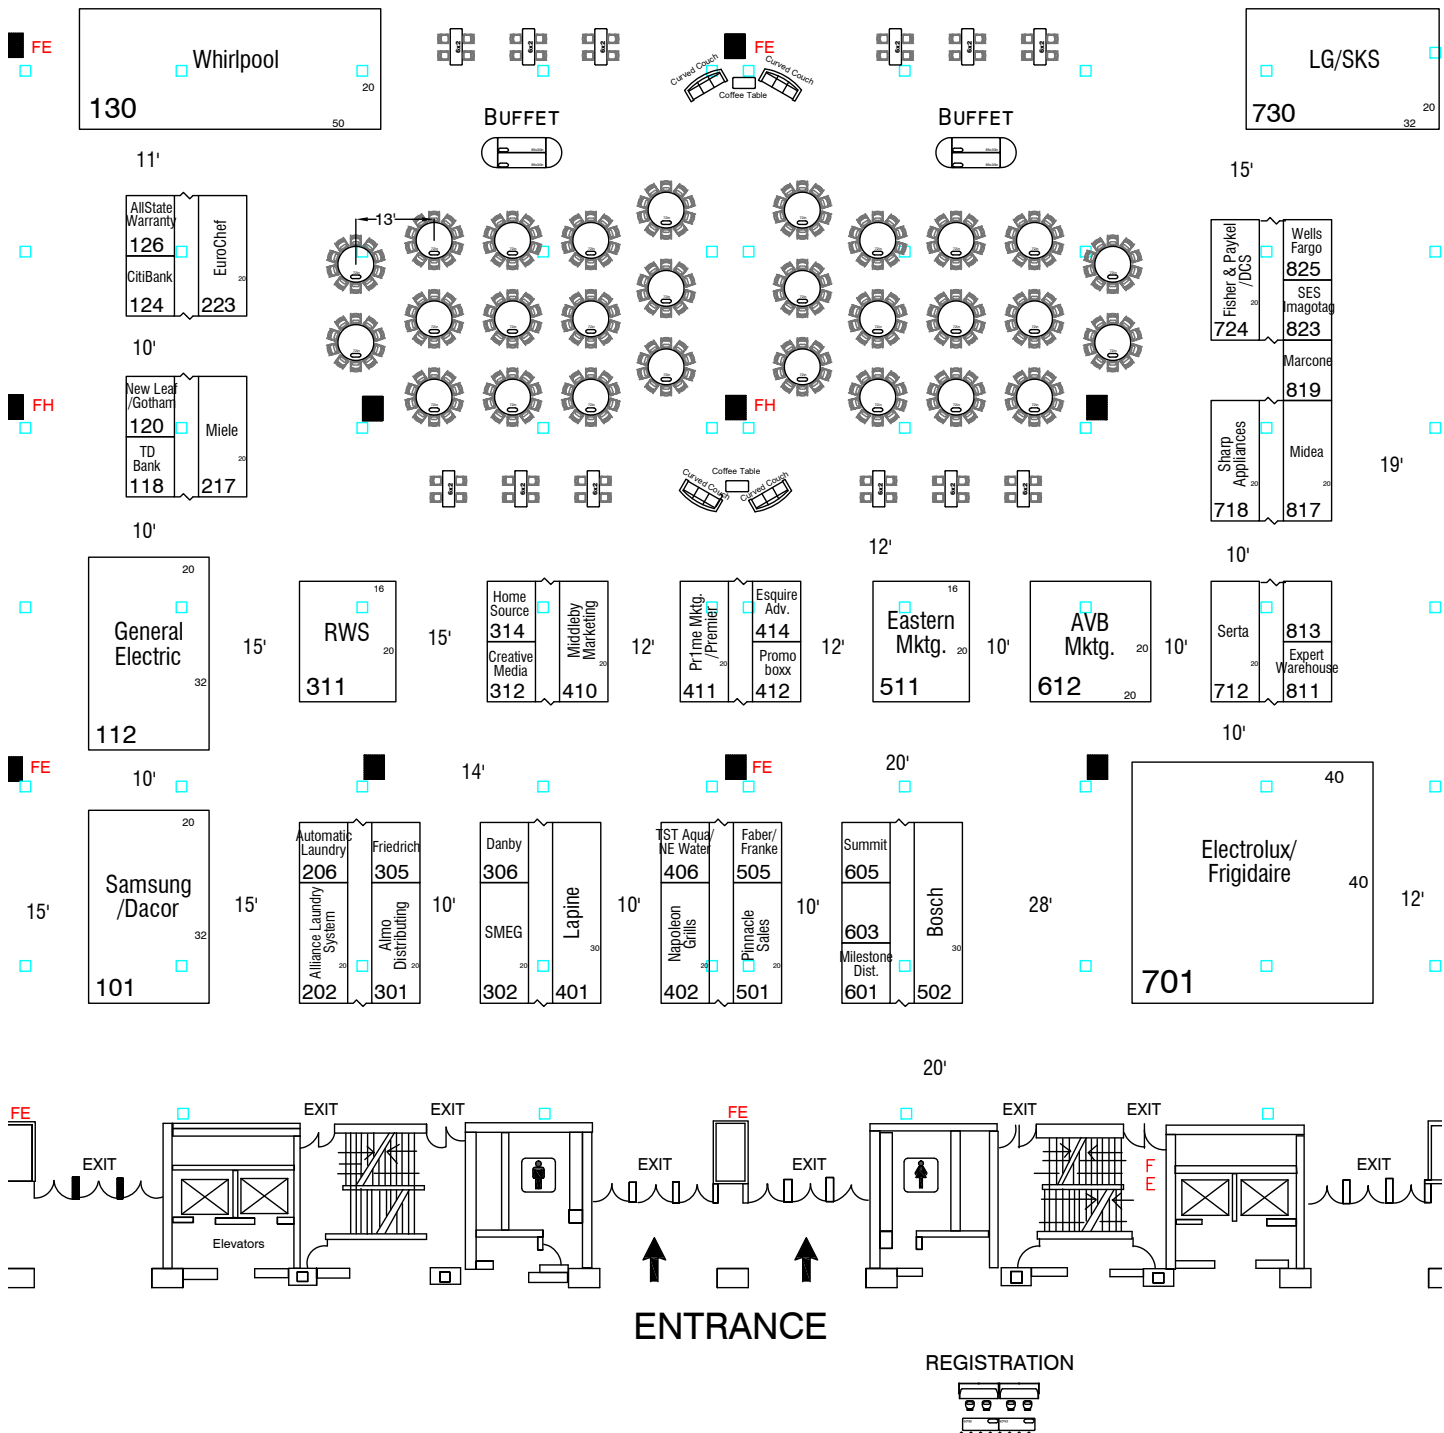

### Wednesday, April 5: Show Day #1

Show Floor Hours:  
9:00am – 6:30pm  
RICC

Breakfast: 8:00am – 10:00am  
(*Show Floor*)

Lunch: 12:00pm – 2:00pm (*Show Floor*)

Evening Reception: 6:30pm – 10:00pm  
(*Sabin Place*) *Live Band starts at 7:00pm;*  
*Speeches start at 8:15pm*

**LOCATION:** Please take the Escalator or Elevator to Level 4 (Mezzanine Level) and follow the signs to the **WARWICK ROOM**

**Don't forget about  
NEAG's Prize Raffles!**

See the NEAG Team at the registration booth for details during the show!

# SHOW FLOOR MAP