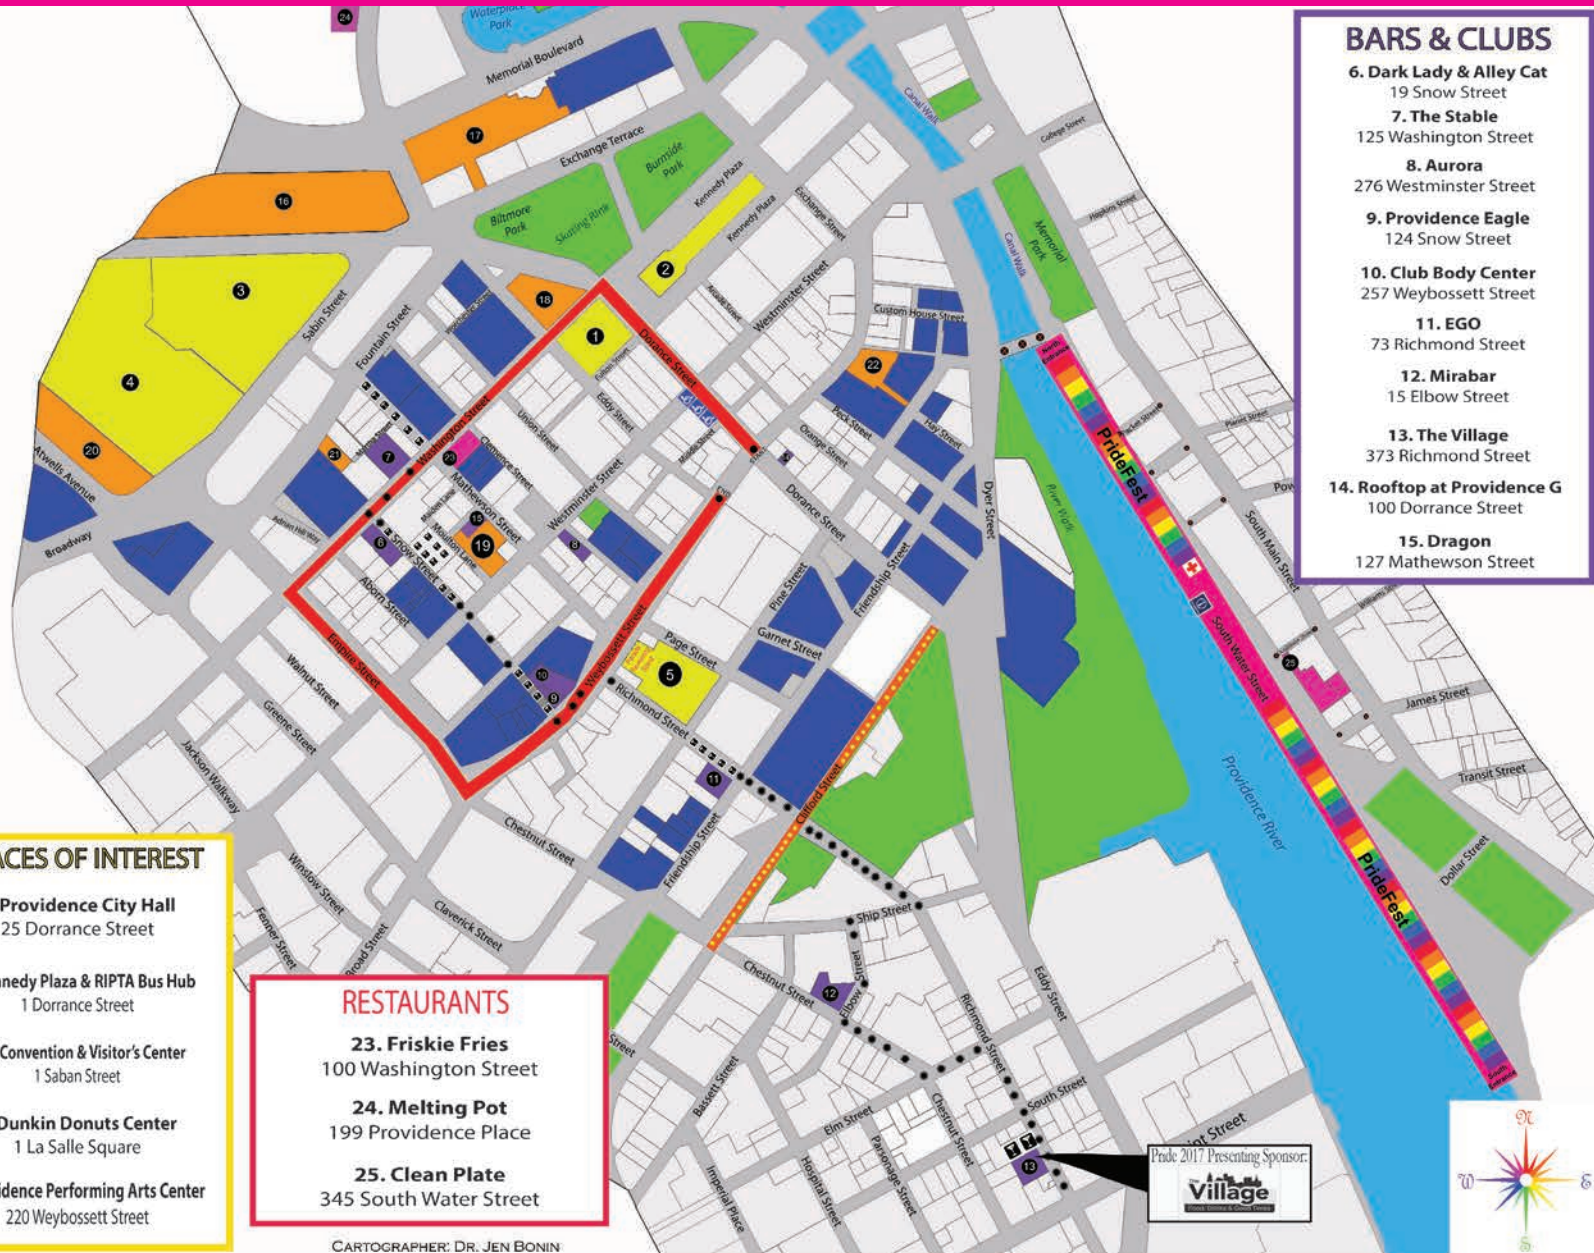

## MAP ELEMENTS

-  Accessible Parade Viewing
-  First Aid
-  Closed Street
-  Block Party
-  Pride Information
-  Party Trail
-  Parade Staging Area
-  PrideFest
-  Parade Route
-  Parks
-  Parking
-  Accommodations
-  Bars & Clubs
-  Restaurants

## PLACES OF INTEREST

- 1. Providence City Hall**  
25 Dorrance Street
- 2. Kennedy Plaza & RIPTA Bus Hub**  
1 Dorrance Street
- 3. RI Convention & Visitor's Center**  
1 Saban Street
- 4. Dunkin Donuts Center**  
1 La Salle Square
- 5. Providence Performing Arts Center**  
220 Weybossett Street

## RESTAURANTS

- 23. Friskie Fries**  
100 Washington Street
- 24. Melting Pot**  
199 Providence Place
- 25. Clean Plate**  
345 South Water Street

## BARS & CLUBS

- 6. Dark Lady & Alley Cat**  
19 Snow Street
- 7. The Stable**  
125 Washington Street
- 8. Aurora**  
276 Westminster Street
- 9. Providence Eagle**  
124 Snow Street
- 10. Club Body Center**  
257 Weybossett Street
- 11. EGO**  
73 Richmond Street
- 12. Mirabar**  
15 Elbow Street
- 13. The Village**  
373 Richmond Street
- 14. Rooftop at Providence G**  
100 Dorrance Street
- 15. Dragon**  
127 Mathewson Street