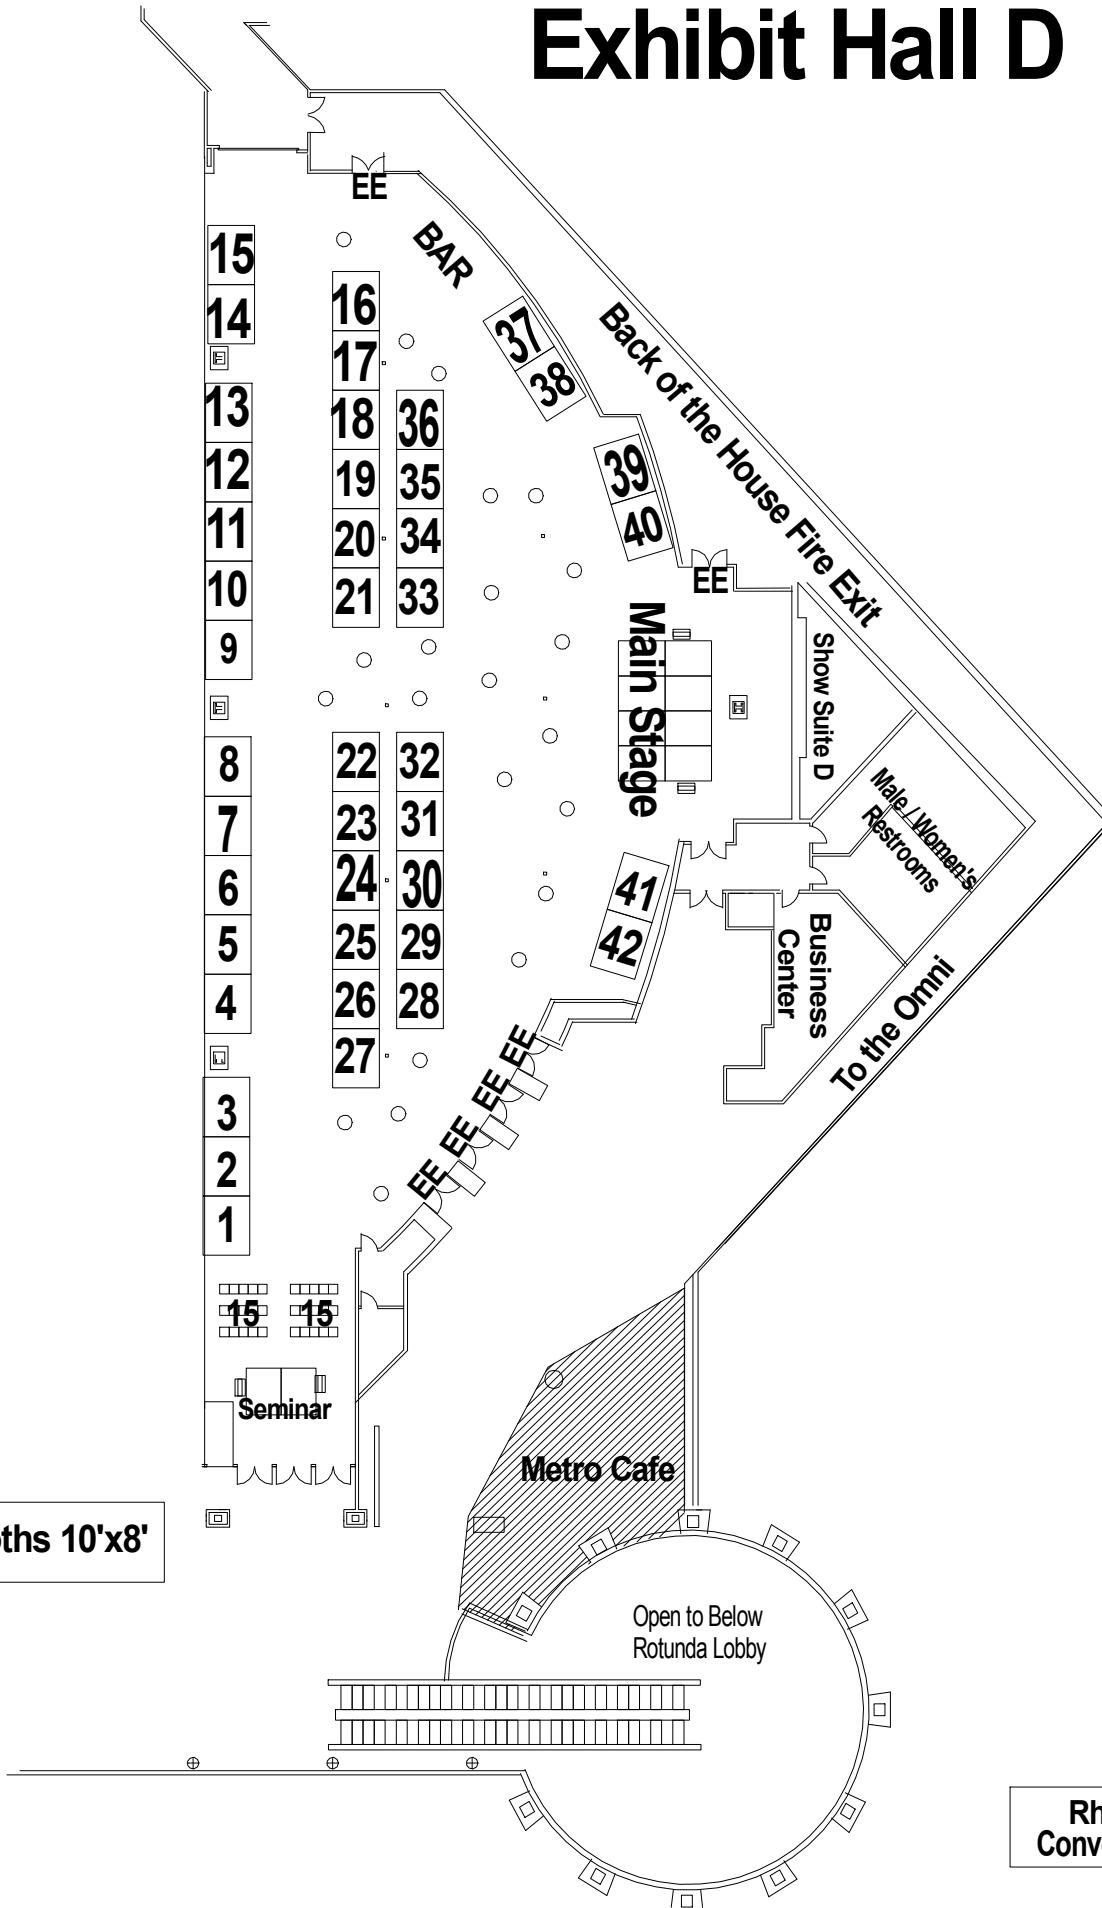

Real Women Providence Exhibit Hall D

All booths 10'x8'