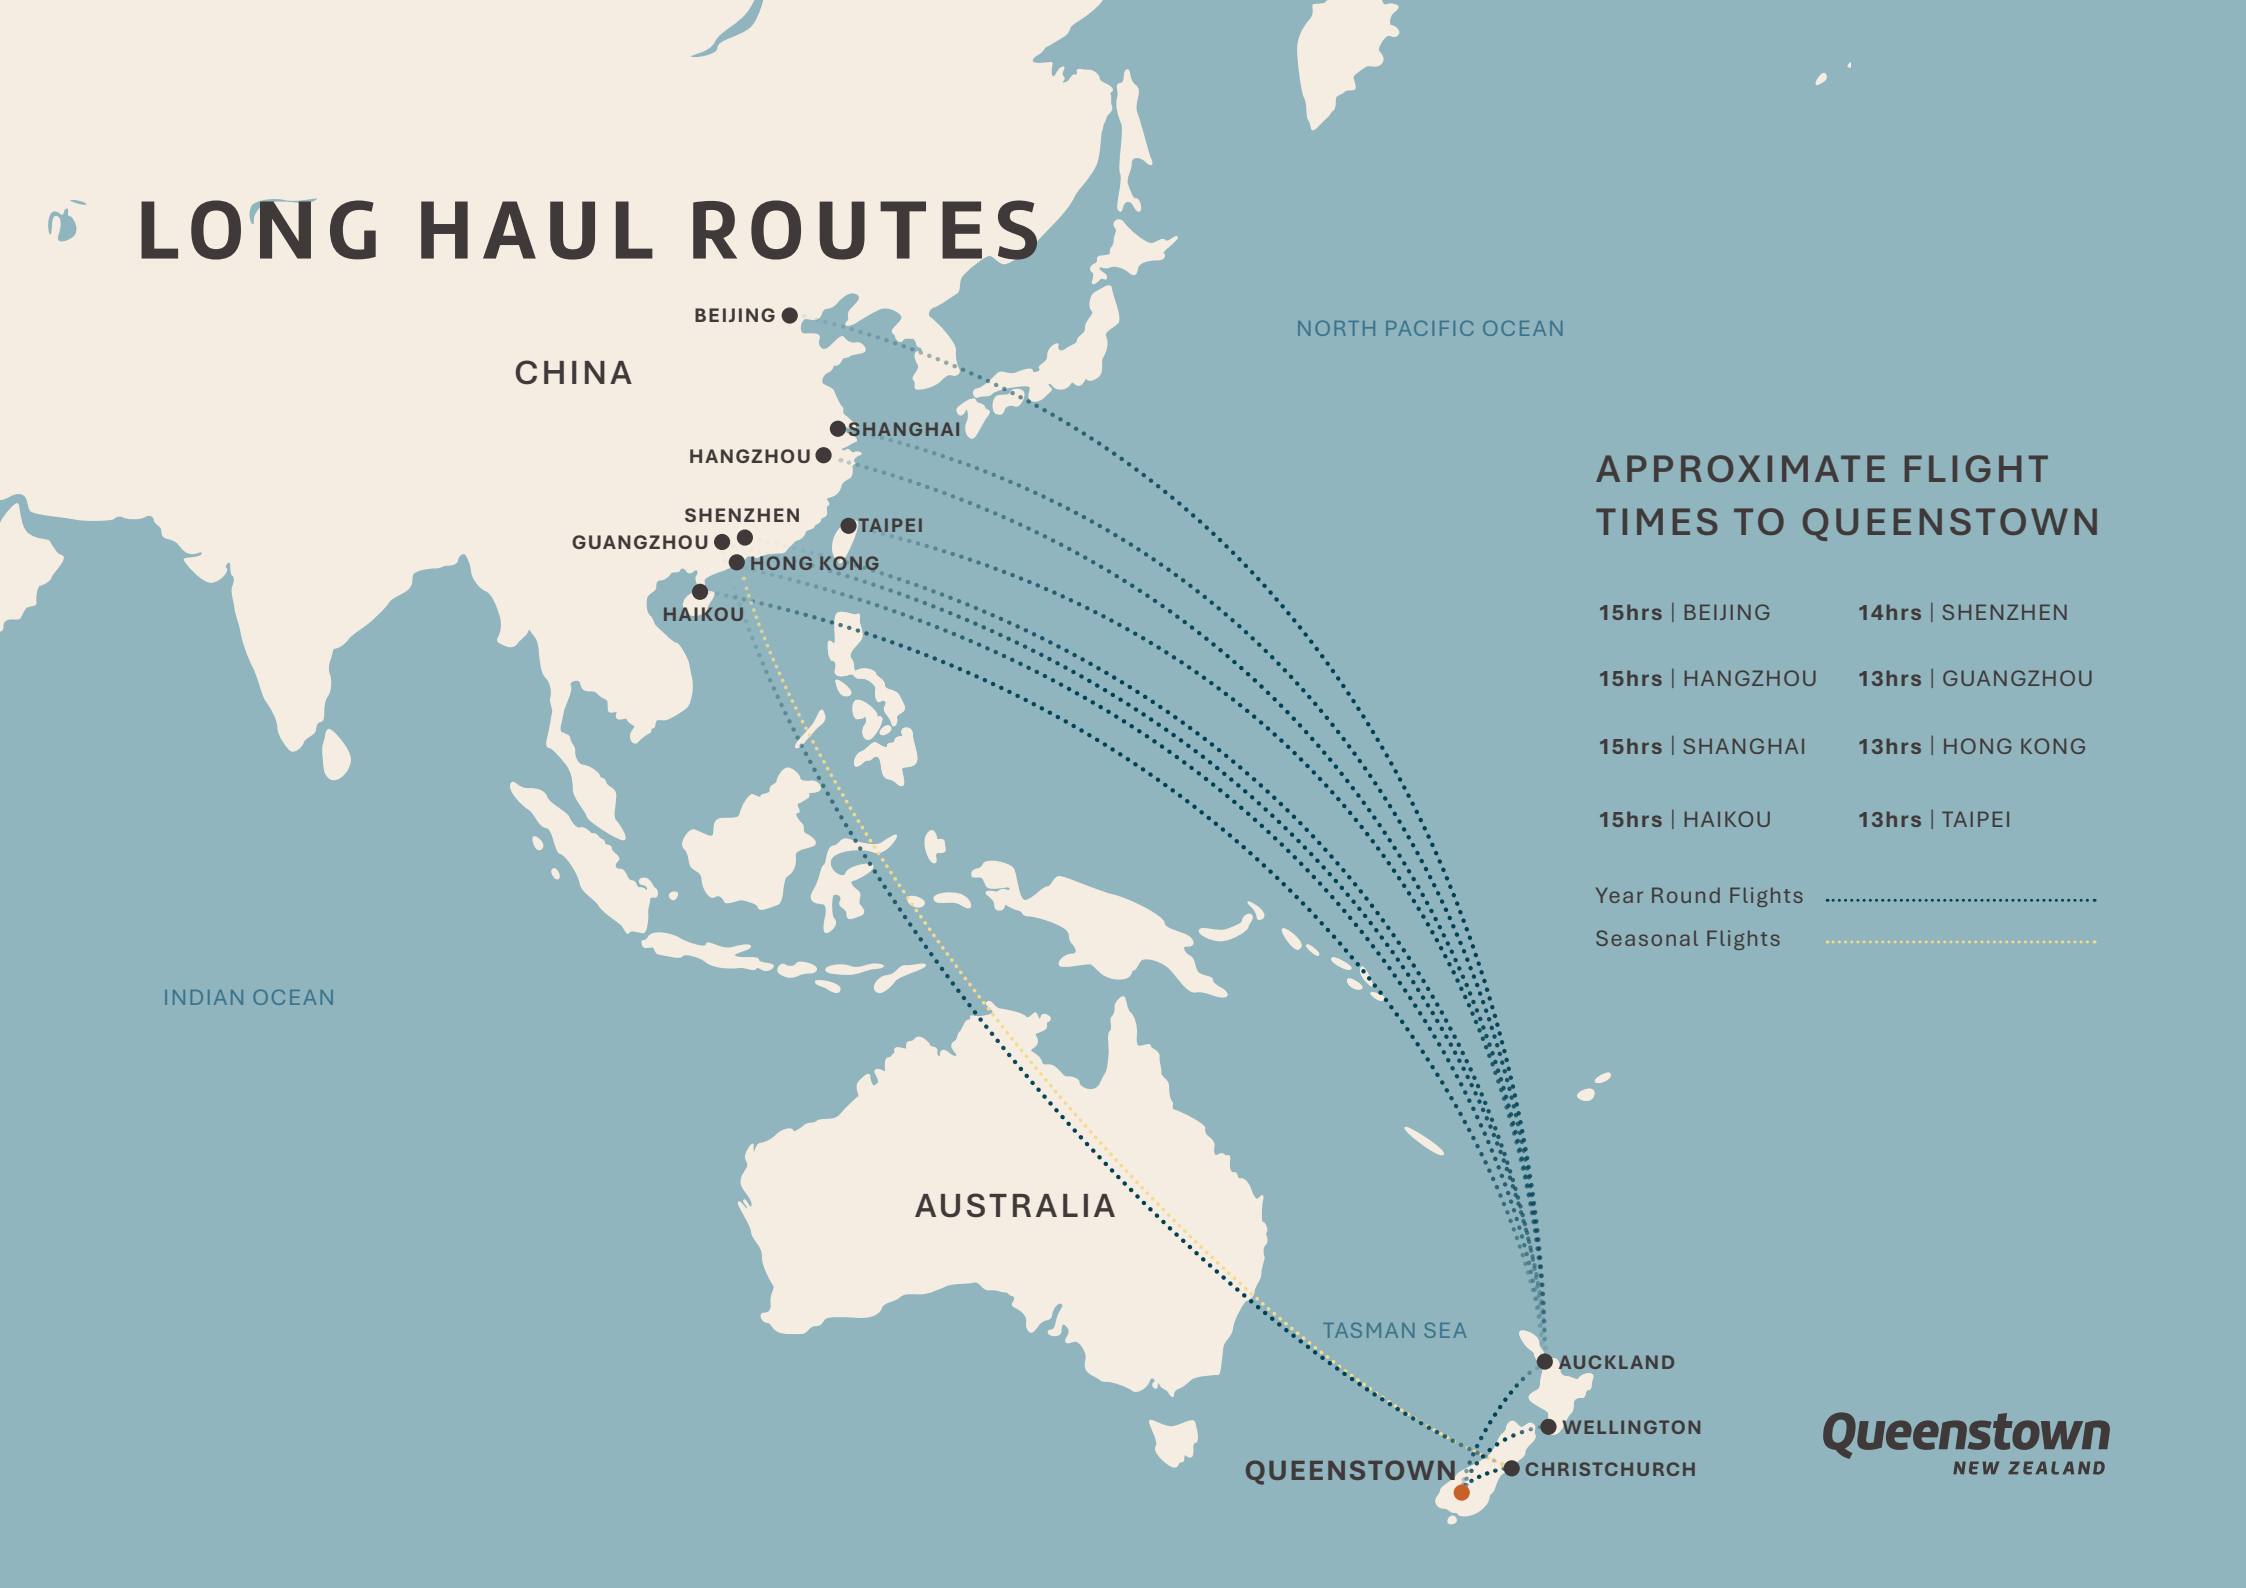

LONG HAUL ROUTES

CHINA

NORTH PACIFIC OCEAN

APPROXIMATE FLIGHT TIMES TO QUEENSTOWN

- 15hrs | BEIJING
- 15hrs | HANGZHOU
- 15hrs | SHANGHAI
- 15hrs | HAIKOU
- 14hrs | SHENZHEN
- 13hrs | GUANGZHOU
- 13hrs | HONG KONG
- 13hrs | TAIPEI

Year Round Flights .....
Seasonal Flights .....

INDIAN OCEAN

AUSTRALIA

TASMAN SEA

- AUCKLAND
- WELLINGTON
- CHRISTCHURCH
- QUEENSTOWN

Queenstown
NEW ZEALAND