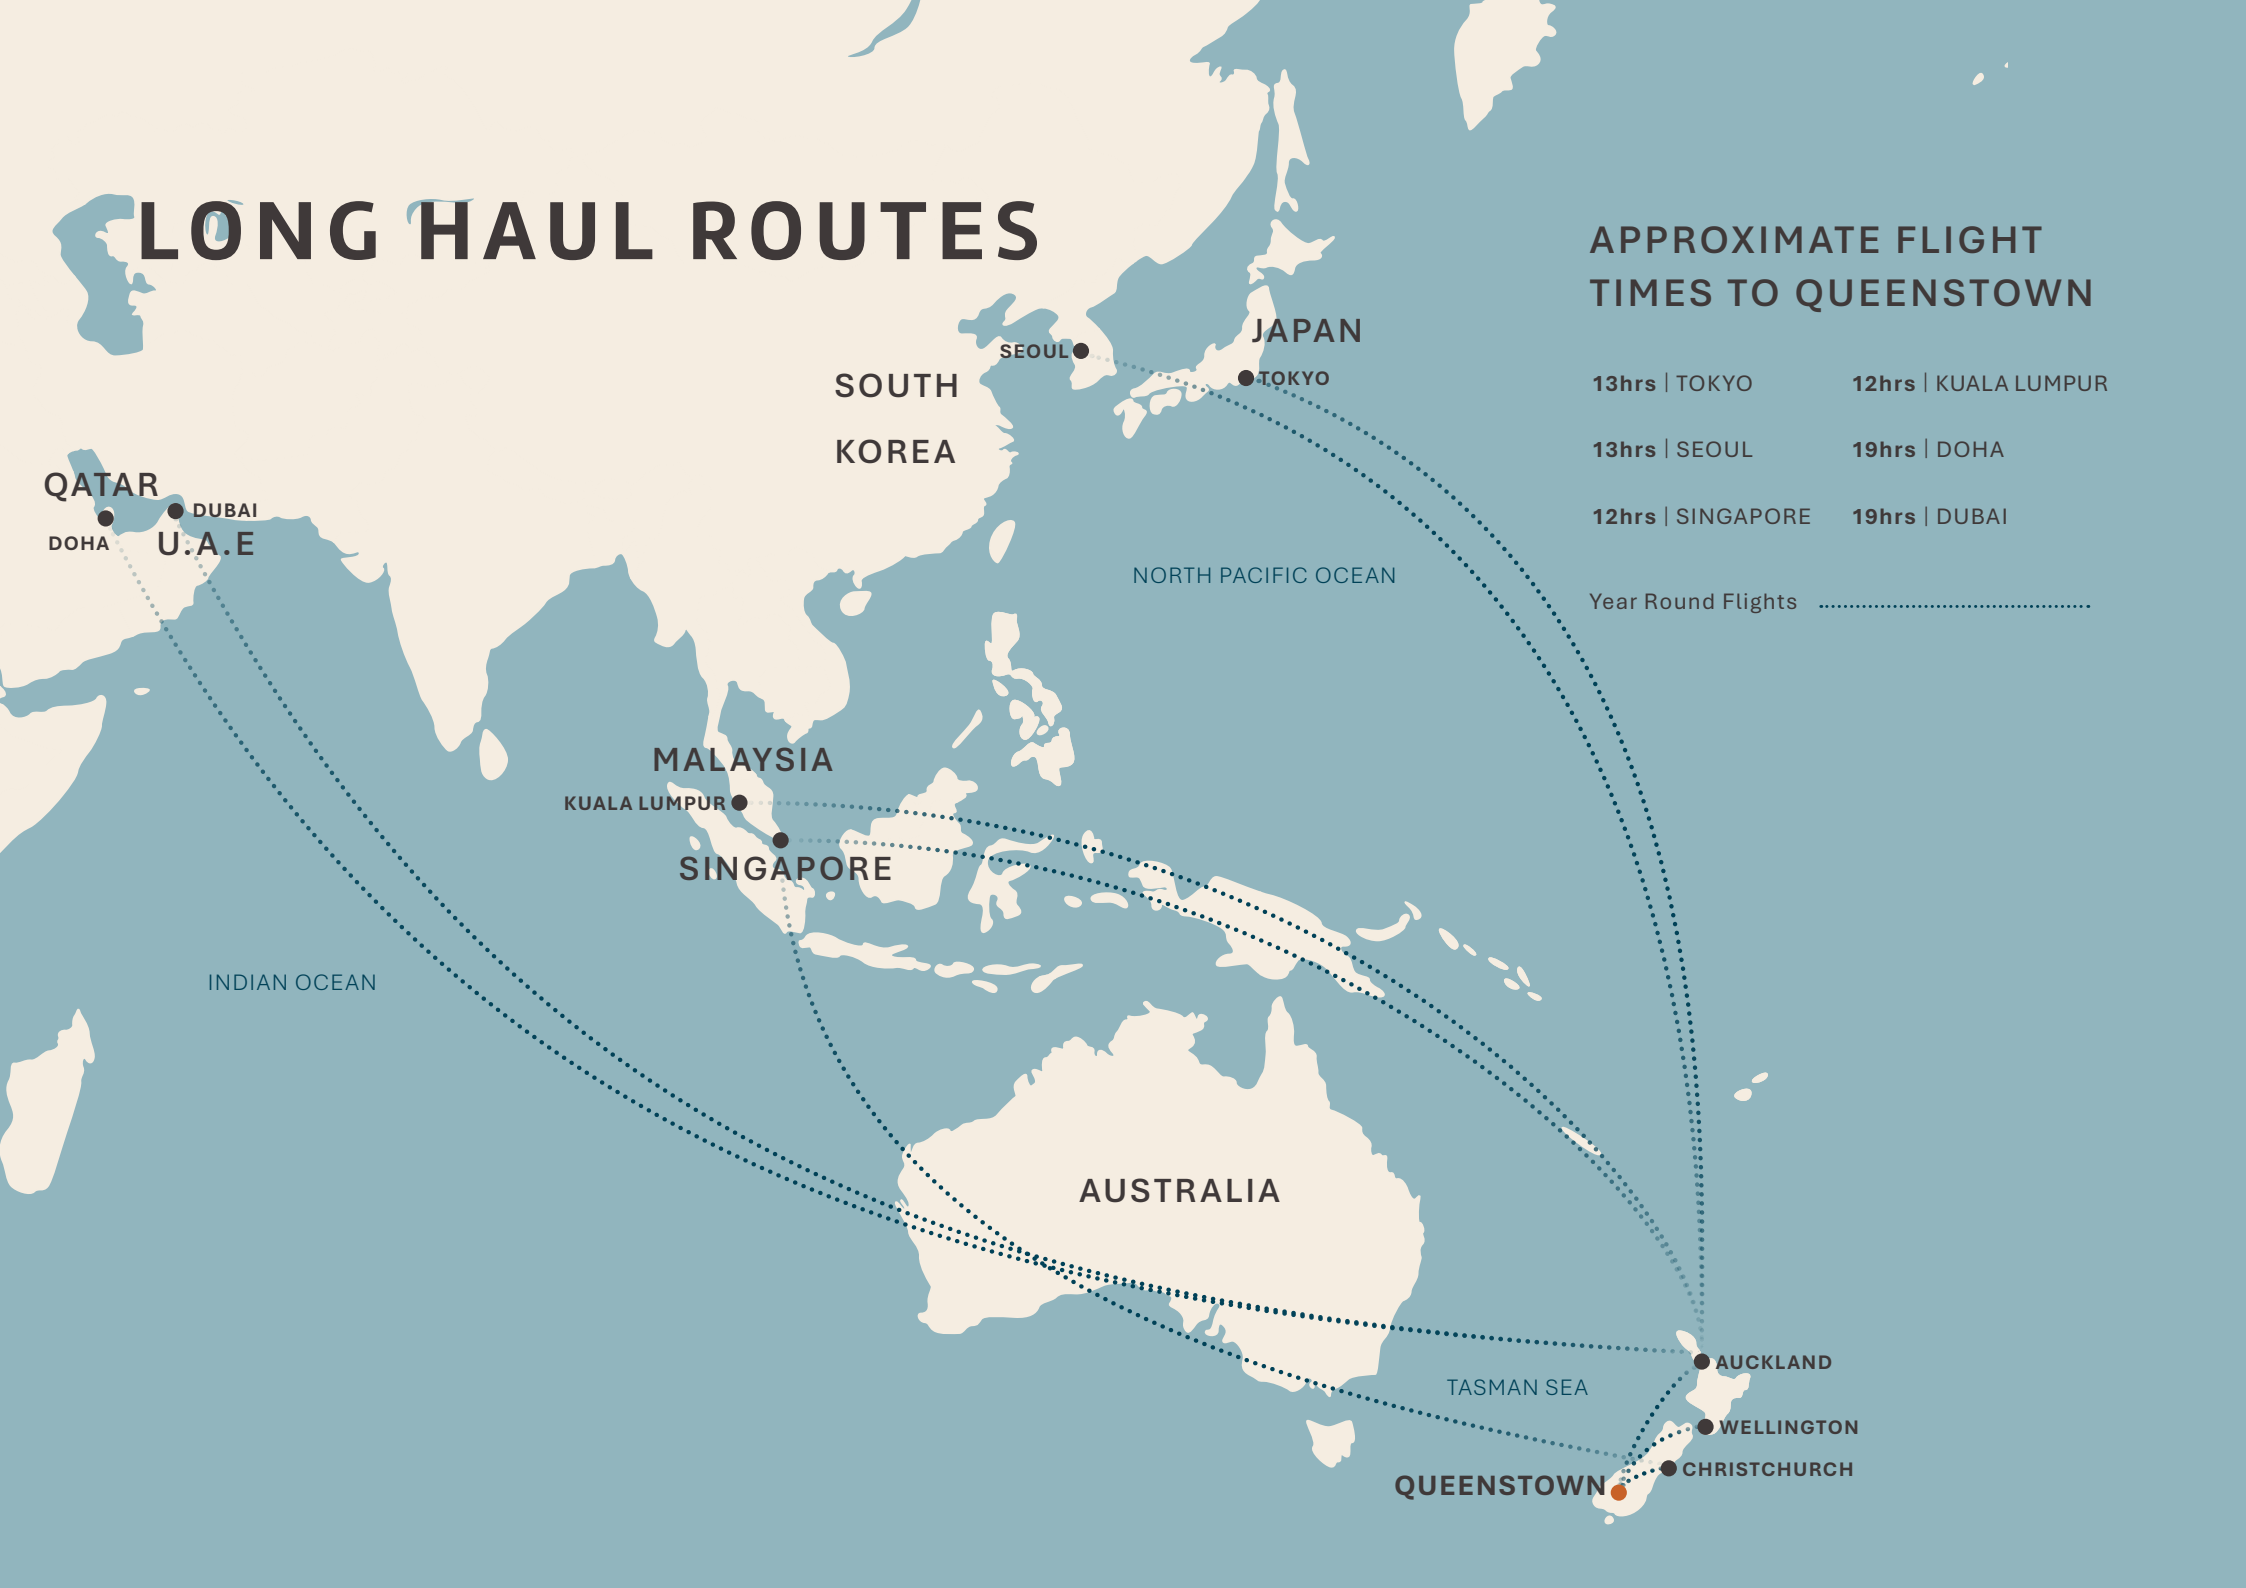

INDIAN OCEAN

AUSTRALIA

TASMAN SEA

- AUCKLAND
- WELLINGTON
- CHRISTCHURCH
- QUEENSTOWN

Queenstown
NEW ZEALAND

LONG HAUL ROUTES

APPROXIMATE FLIGHT TIMES TO QUEENSTOWN

QATAR
DOHA

DUBAI
U.A.E

SOUTH
KOREA

SEOUL

JAPAN

TOKYO

13hrs | TOKYO

12hrs | KUALA LUMPUR

13hrs | SEOUL

19hrs | DOHA

12hrs | SINGAPORE

19hrs | DUBAI

Year Round Flights

MALAYSIA

KUALA LUMPUR

SINGAPORE

INDIAN OCEAN

NORTH PACIFIC OCEAN

AUSTRALIA

TASMAN SEA

AUCKLAND

WELLINGTON

CHRISTCHURCH

QUEENSTOWN

LONG HAUL ROUTES