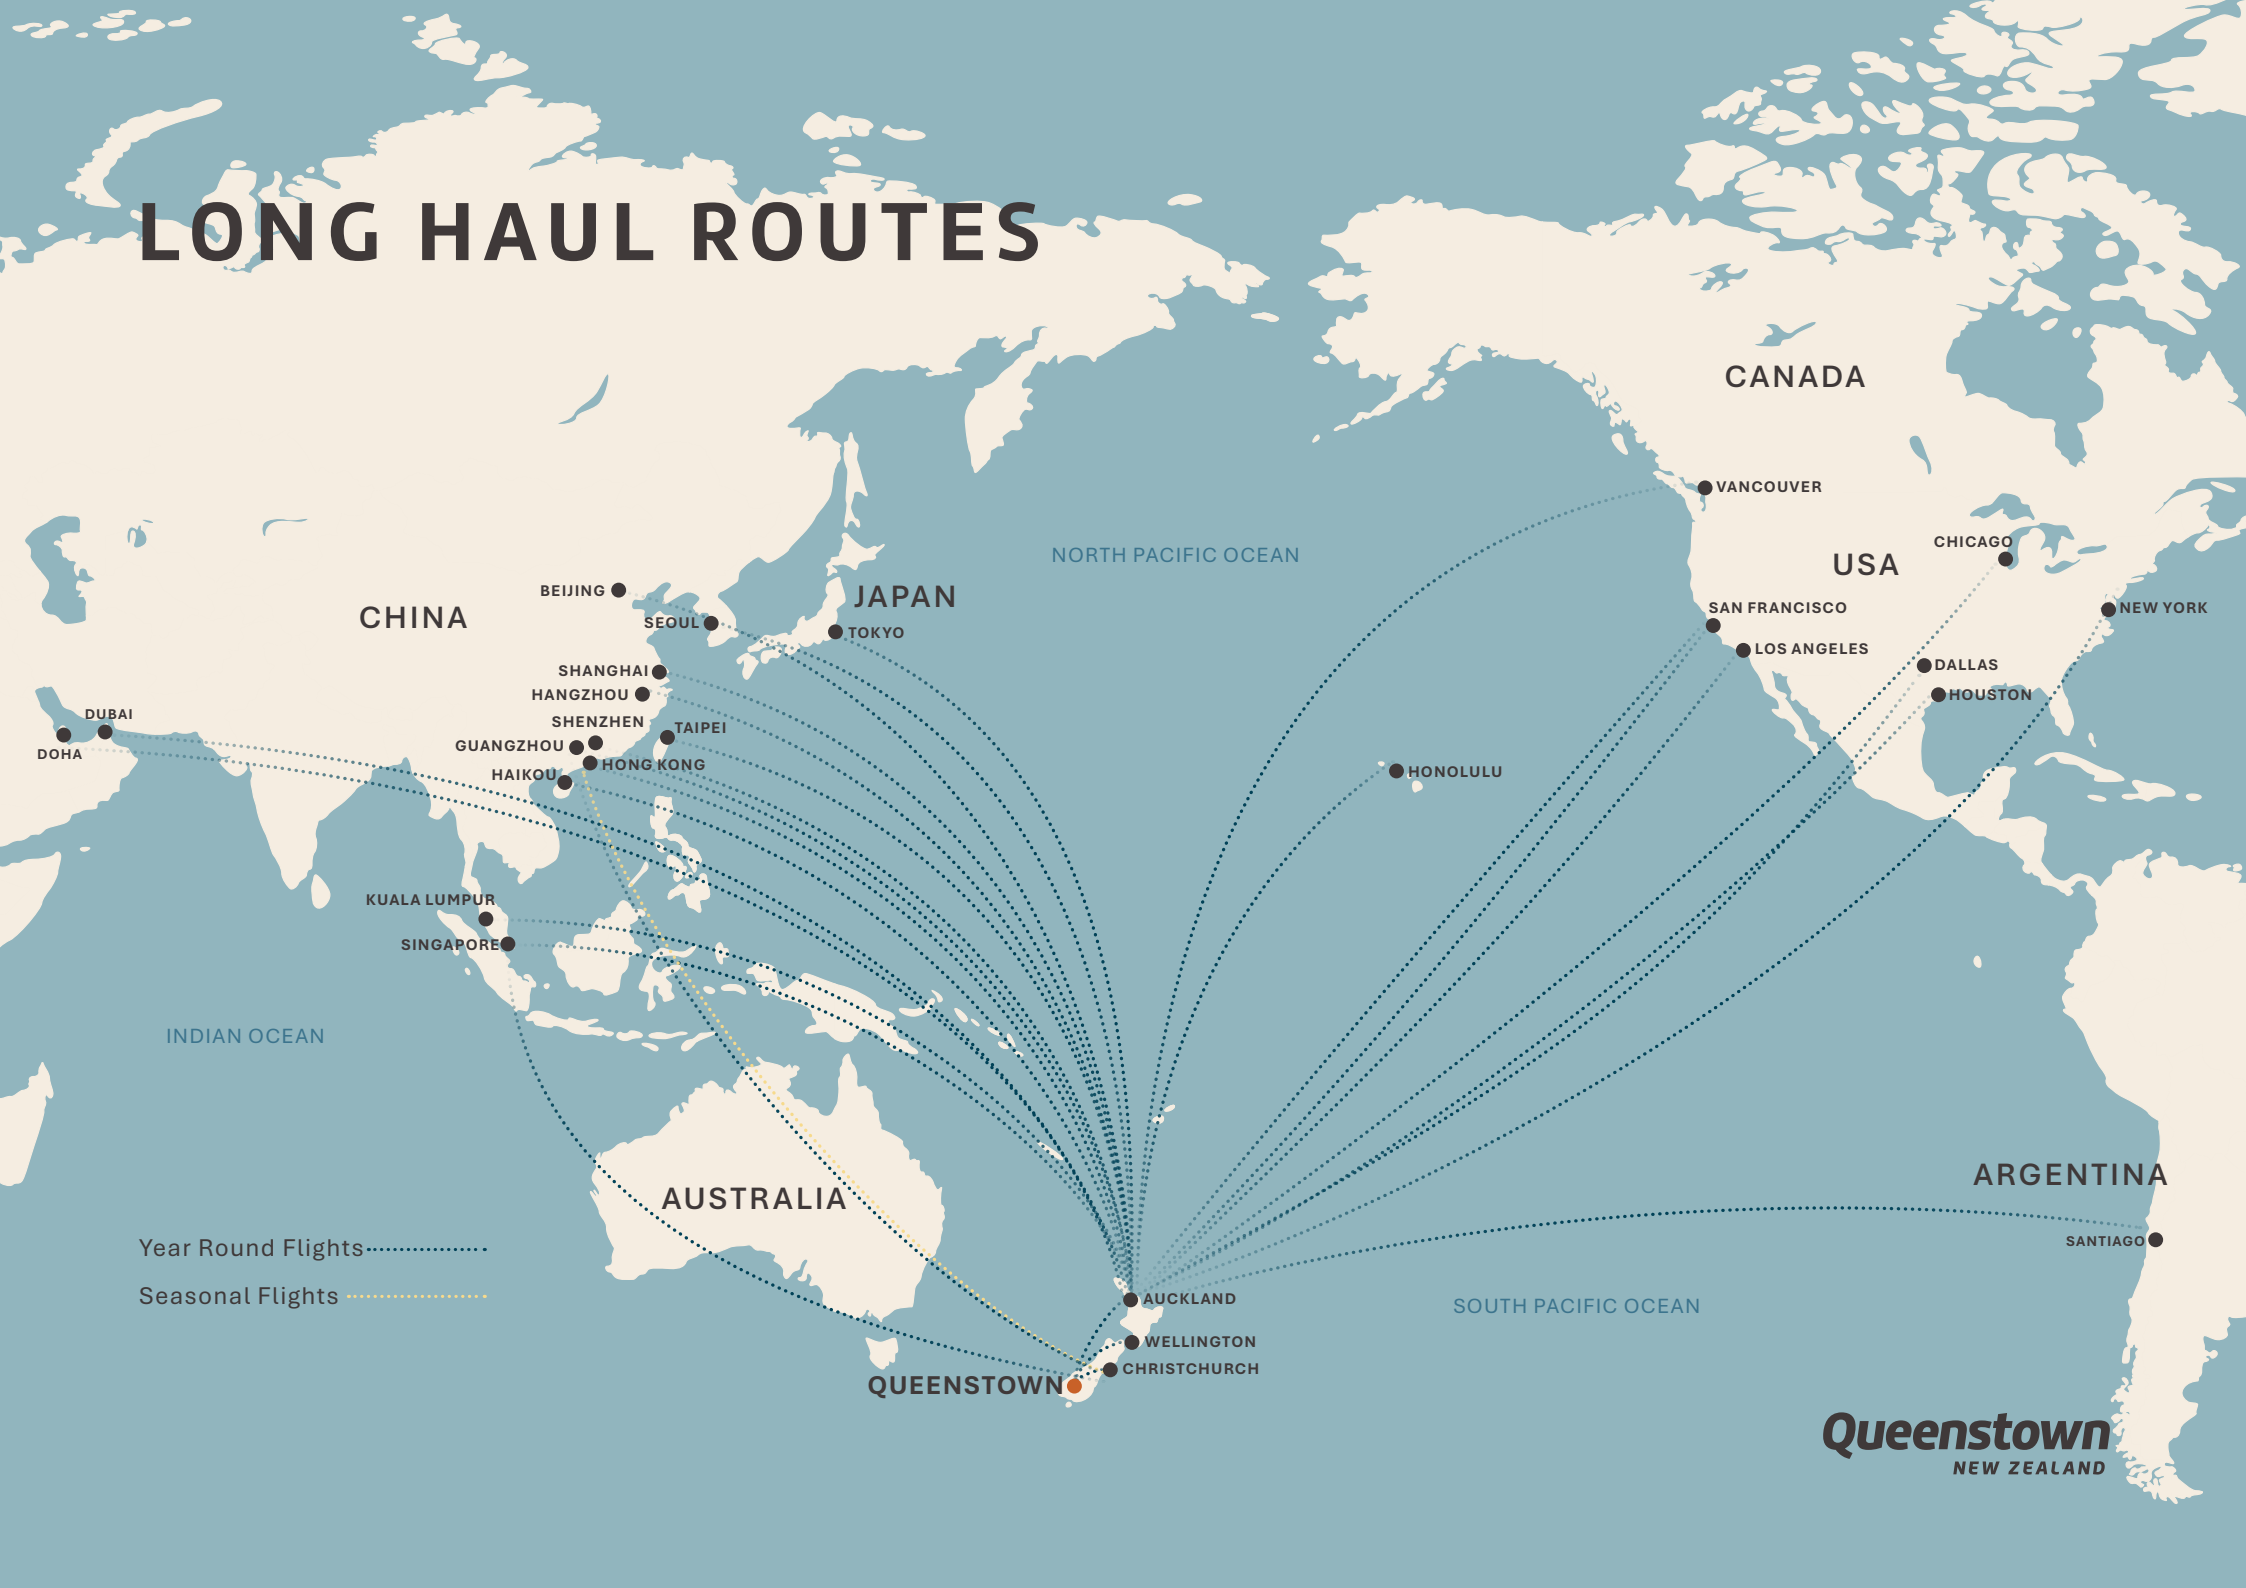

INDIAN OCEAN

AUSTRALIA

TASMAN SEA

- AUCKLAND
- WELLINGTON
- CHRISTCHURCH
- QUEENSTOWN

Queenstown
NEW ZEALAND

LONG HAUL ROUTES

APPROXIMATE FLIGHT TIMES TO QUEENSTOWN

QATAR
DOHA

DUBAI
U.A.E

SOUTH
KOREA

SEOUL

JAPAN

TOKYO

13hrs | TOKYO

12hrs | KUALA LUMPUR

13hrs | SEOUL

19hrs | DOHA

12hrs | SINGAPORE

19hrs | DUBAI

Year Round Flights

MALAYSIA

KUALA LUMPUR

SINGAPORE

INDIAN OCEAN

NORTH PACIFIC OCEAN

AUSTRALIA

TASMAN SEA

AUCKLAND

WELLINGTON

CHRISTCHURCH

QUEENSTOWN

LONG HAUL ROUTES