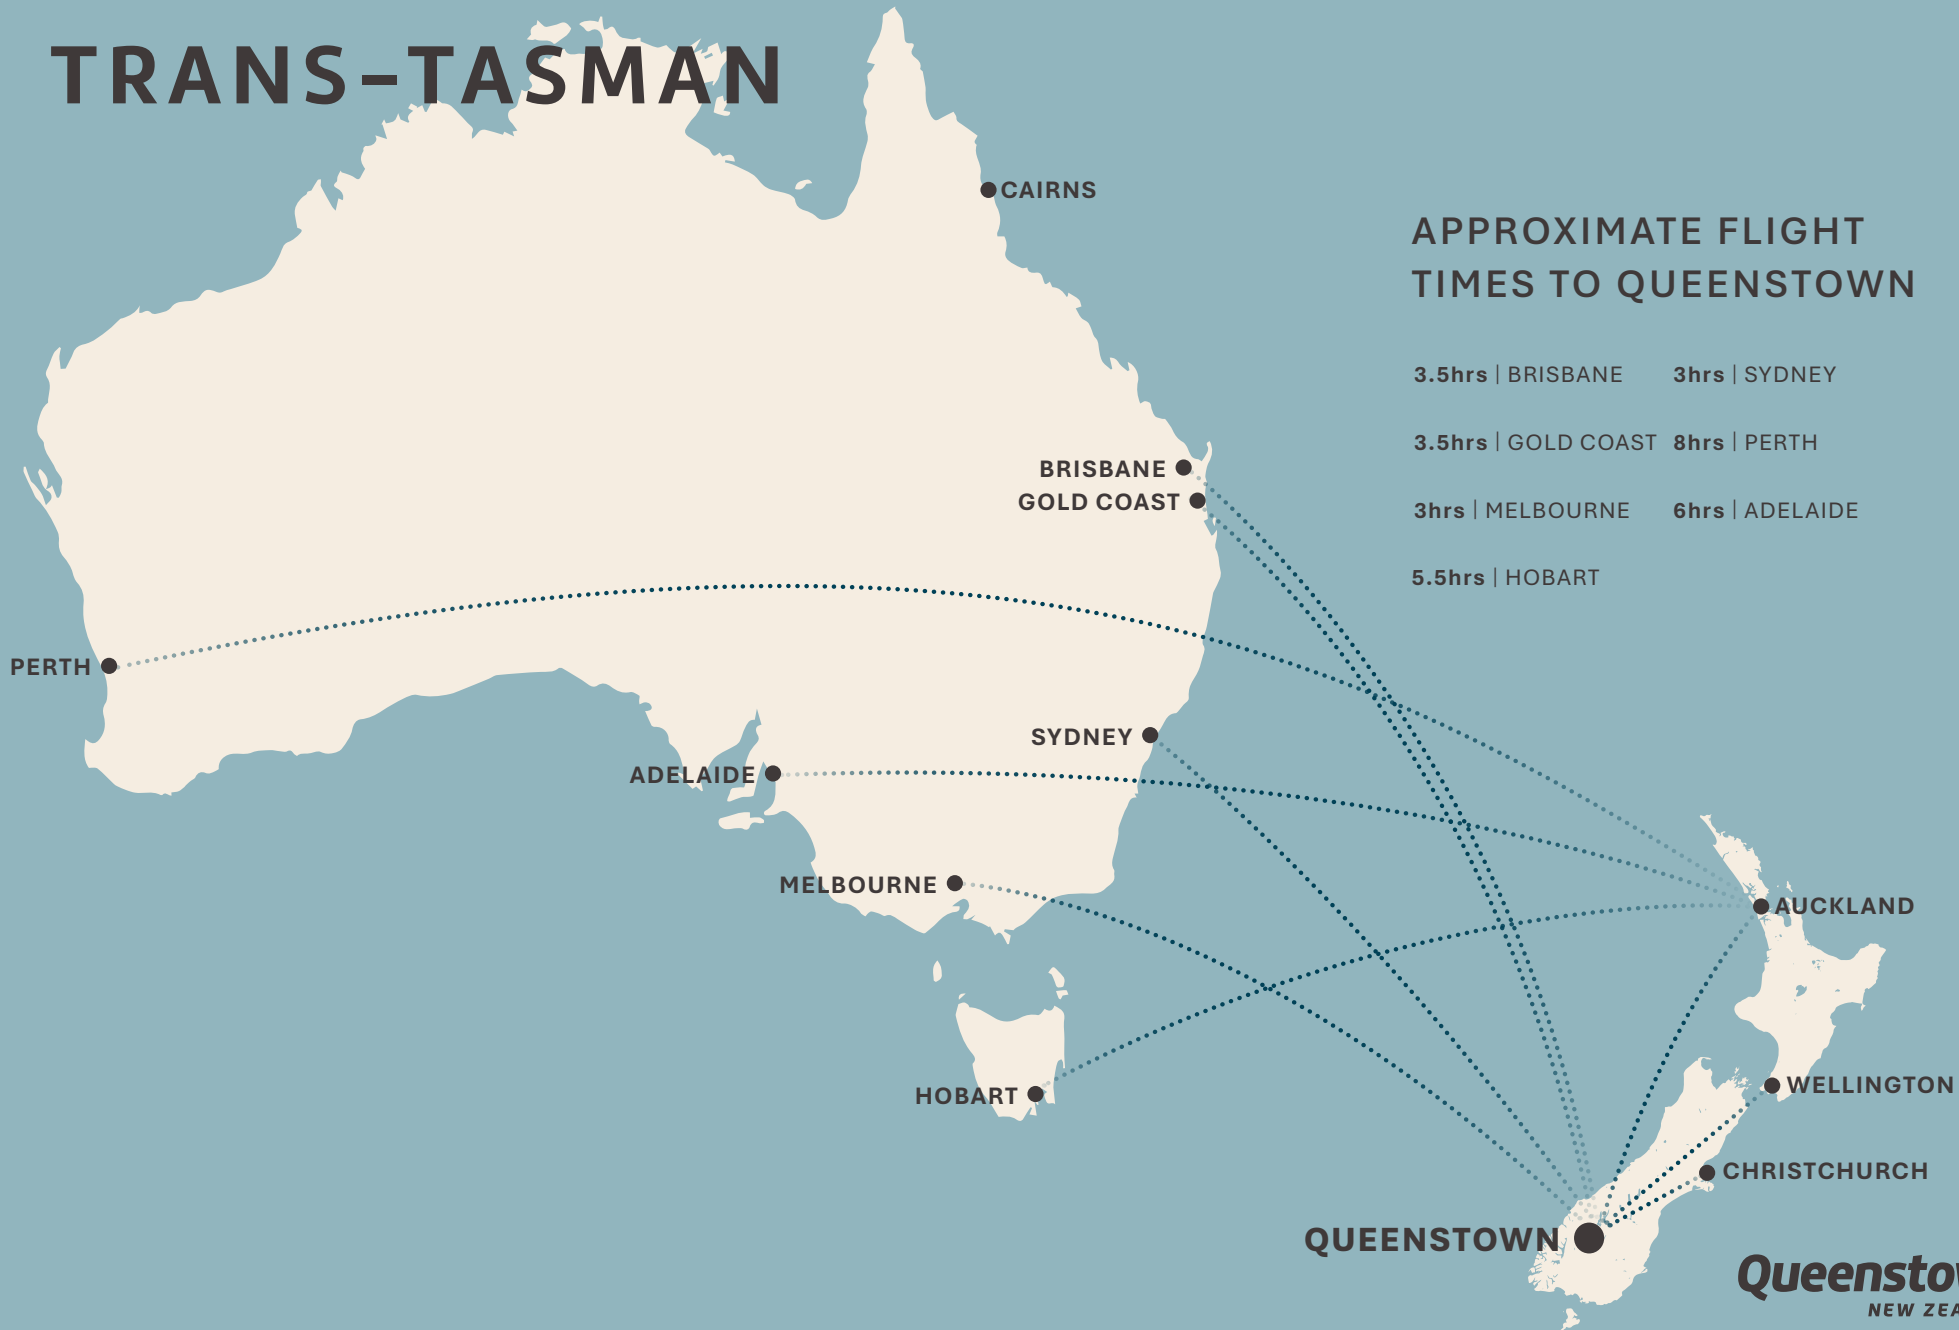

1.5hrs | WANAKA

7hrs | CHRISTCHURCH

3.5hrs | LAKE TEKAPO

5hrs | MILFORD SOUND

2.7hrs | TE ANAU

TRANS-TASMAN

APPROXIMATE FLIGHT TIMES TO QUEENSTOWN

3.5hrs | BRISBANE 3hrs | SYDNEY

3.5hrs | GOLD COAST 8hrs | PERTH

3hrs | MELBOURNE 6hrs | ADELAIDE

5.5hrs | HOBART

Queenstown
NEW ZEALAND

LONG HAUL ROUTES

APPROXIMATE FLIGHT TIMES TO QUEENSTOWN

15hrs | LOS ANGELES 15hrs | SAN FRANCISCO

17hrs | HOUSTON 16hrs | VANCOUVER

INDIAN OCEAN

AUSTRALIA

TASMAN SEA

- AUCKLAND
- WELLINGTON
- CHRISTCHURCH
- QUEENSTOWN

Queenstown
NEW ZEALAND

LONG HAUL ROUTES

APPROXIMATE FLIGHT TIMES TO QUEENSTOWN

QATAR
DOHA

NORTH PACIFIC OCEAN

AUSTRALIA

TASMAN SEA

AUCKLAND

WELLINGTON

CHRISTCHURCH

QUEENSTOWN

LONG HAUL ROUTES