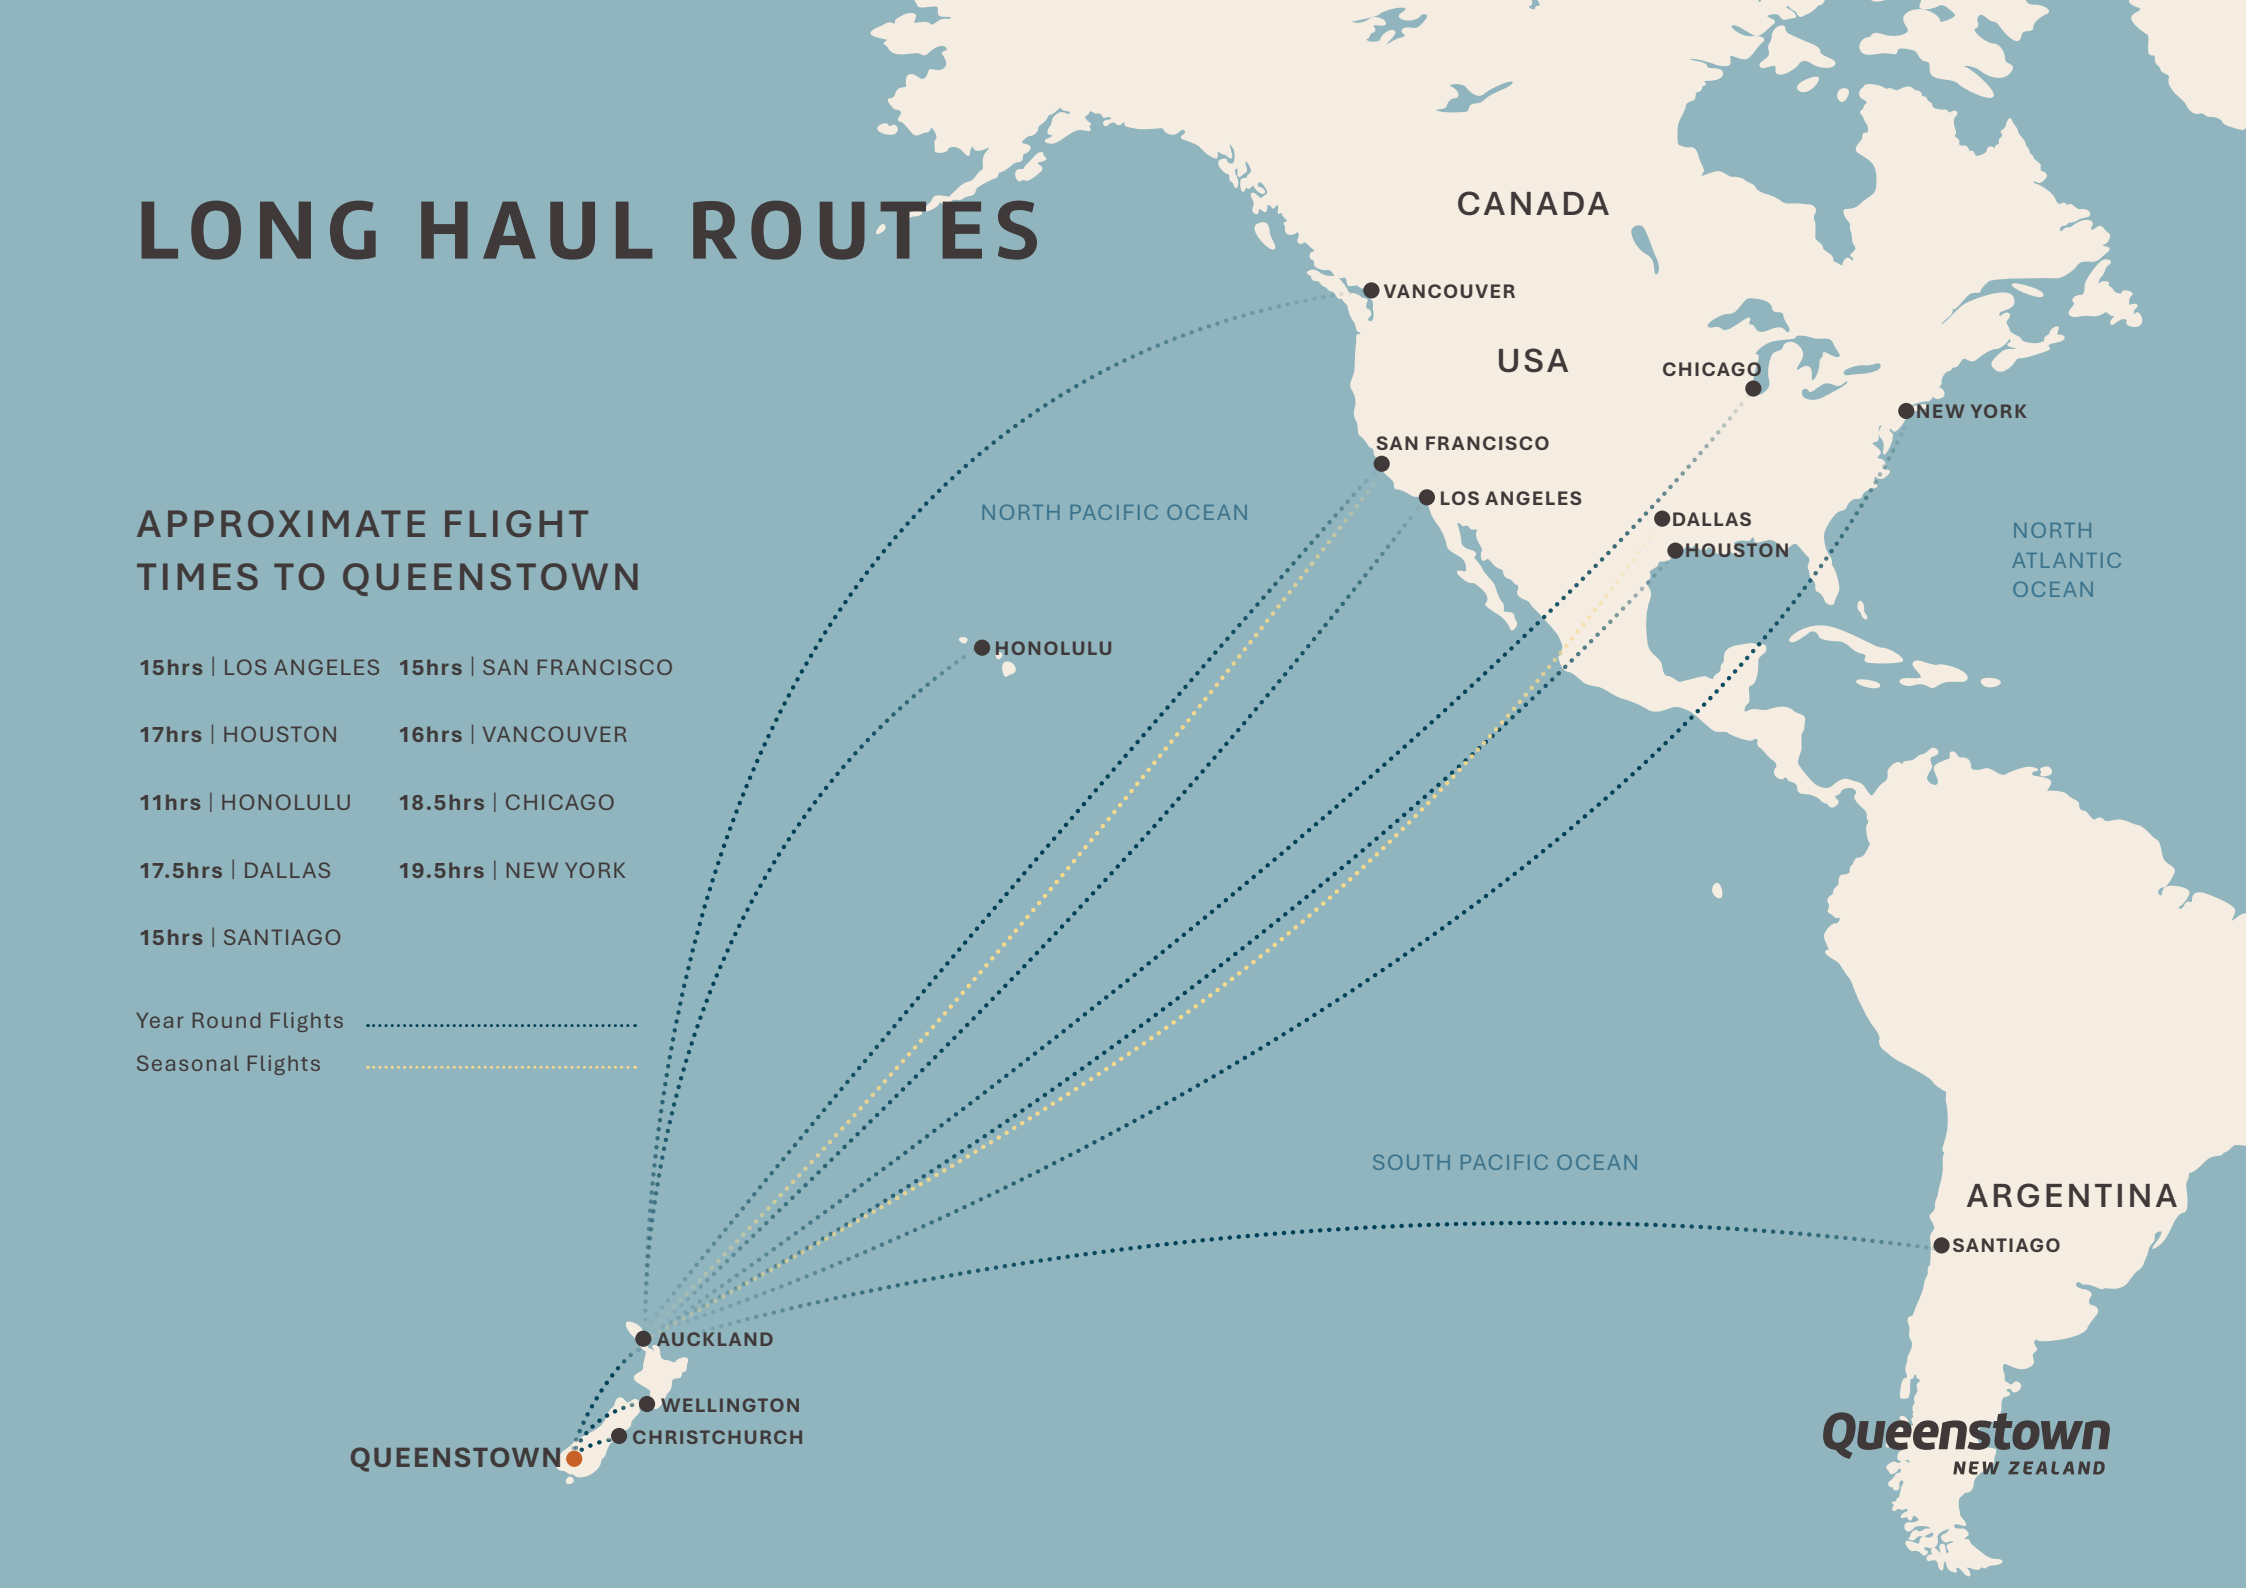

LONG HAUL ROUTES

APPROXIMATE FLIGHT TIMES TO QUEENSTOWN

15hrs | LOS ANGELES   15hrs | SAN FRANCISCO

17hrs | HOUSTON   16hrs | VANCOUVER

11hrs | HONOLULU   18.5hrs | CHICAGO

17.5hrs | DALLAS   19.5hrs | NEW YORK

15hrs | SANTIAGO

Year Round Flights   .....

Seasonal Flights   - - - - -

QUEENSTOWN
AUCKLAND
WELLINGTON
CHRISTCHURCH

CANADA

USA

NORTH PACIFIC OCEAN

NORTH ATLANTIC OCEAN

SOUTH PACIFIC OCEAN

ARGENTINA

Queenstown
NEW ZEALAND