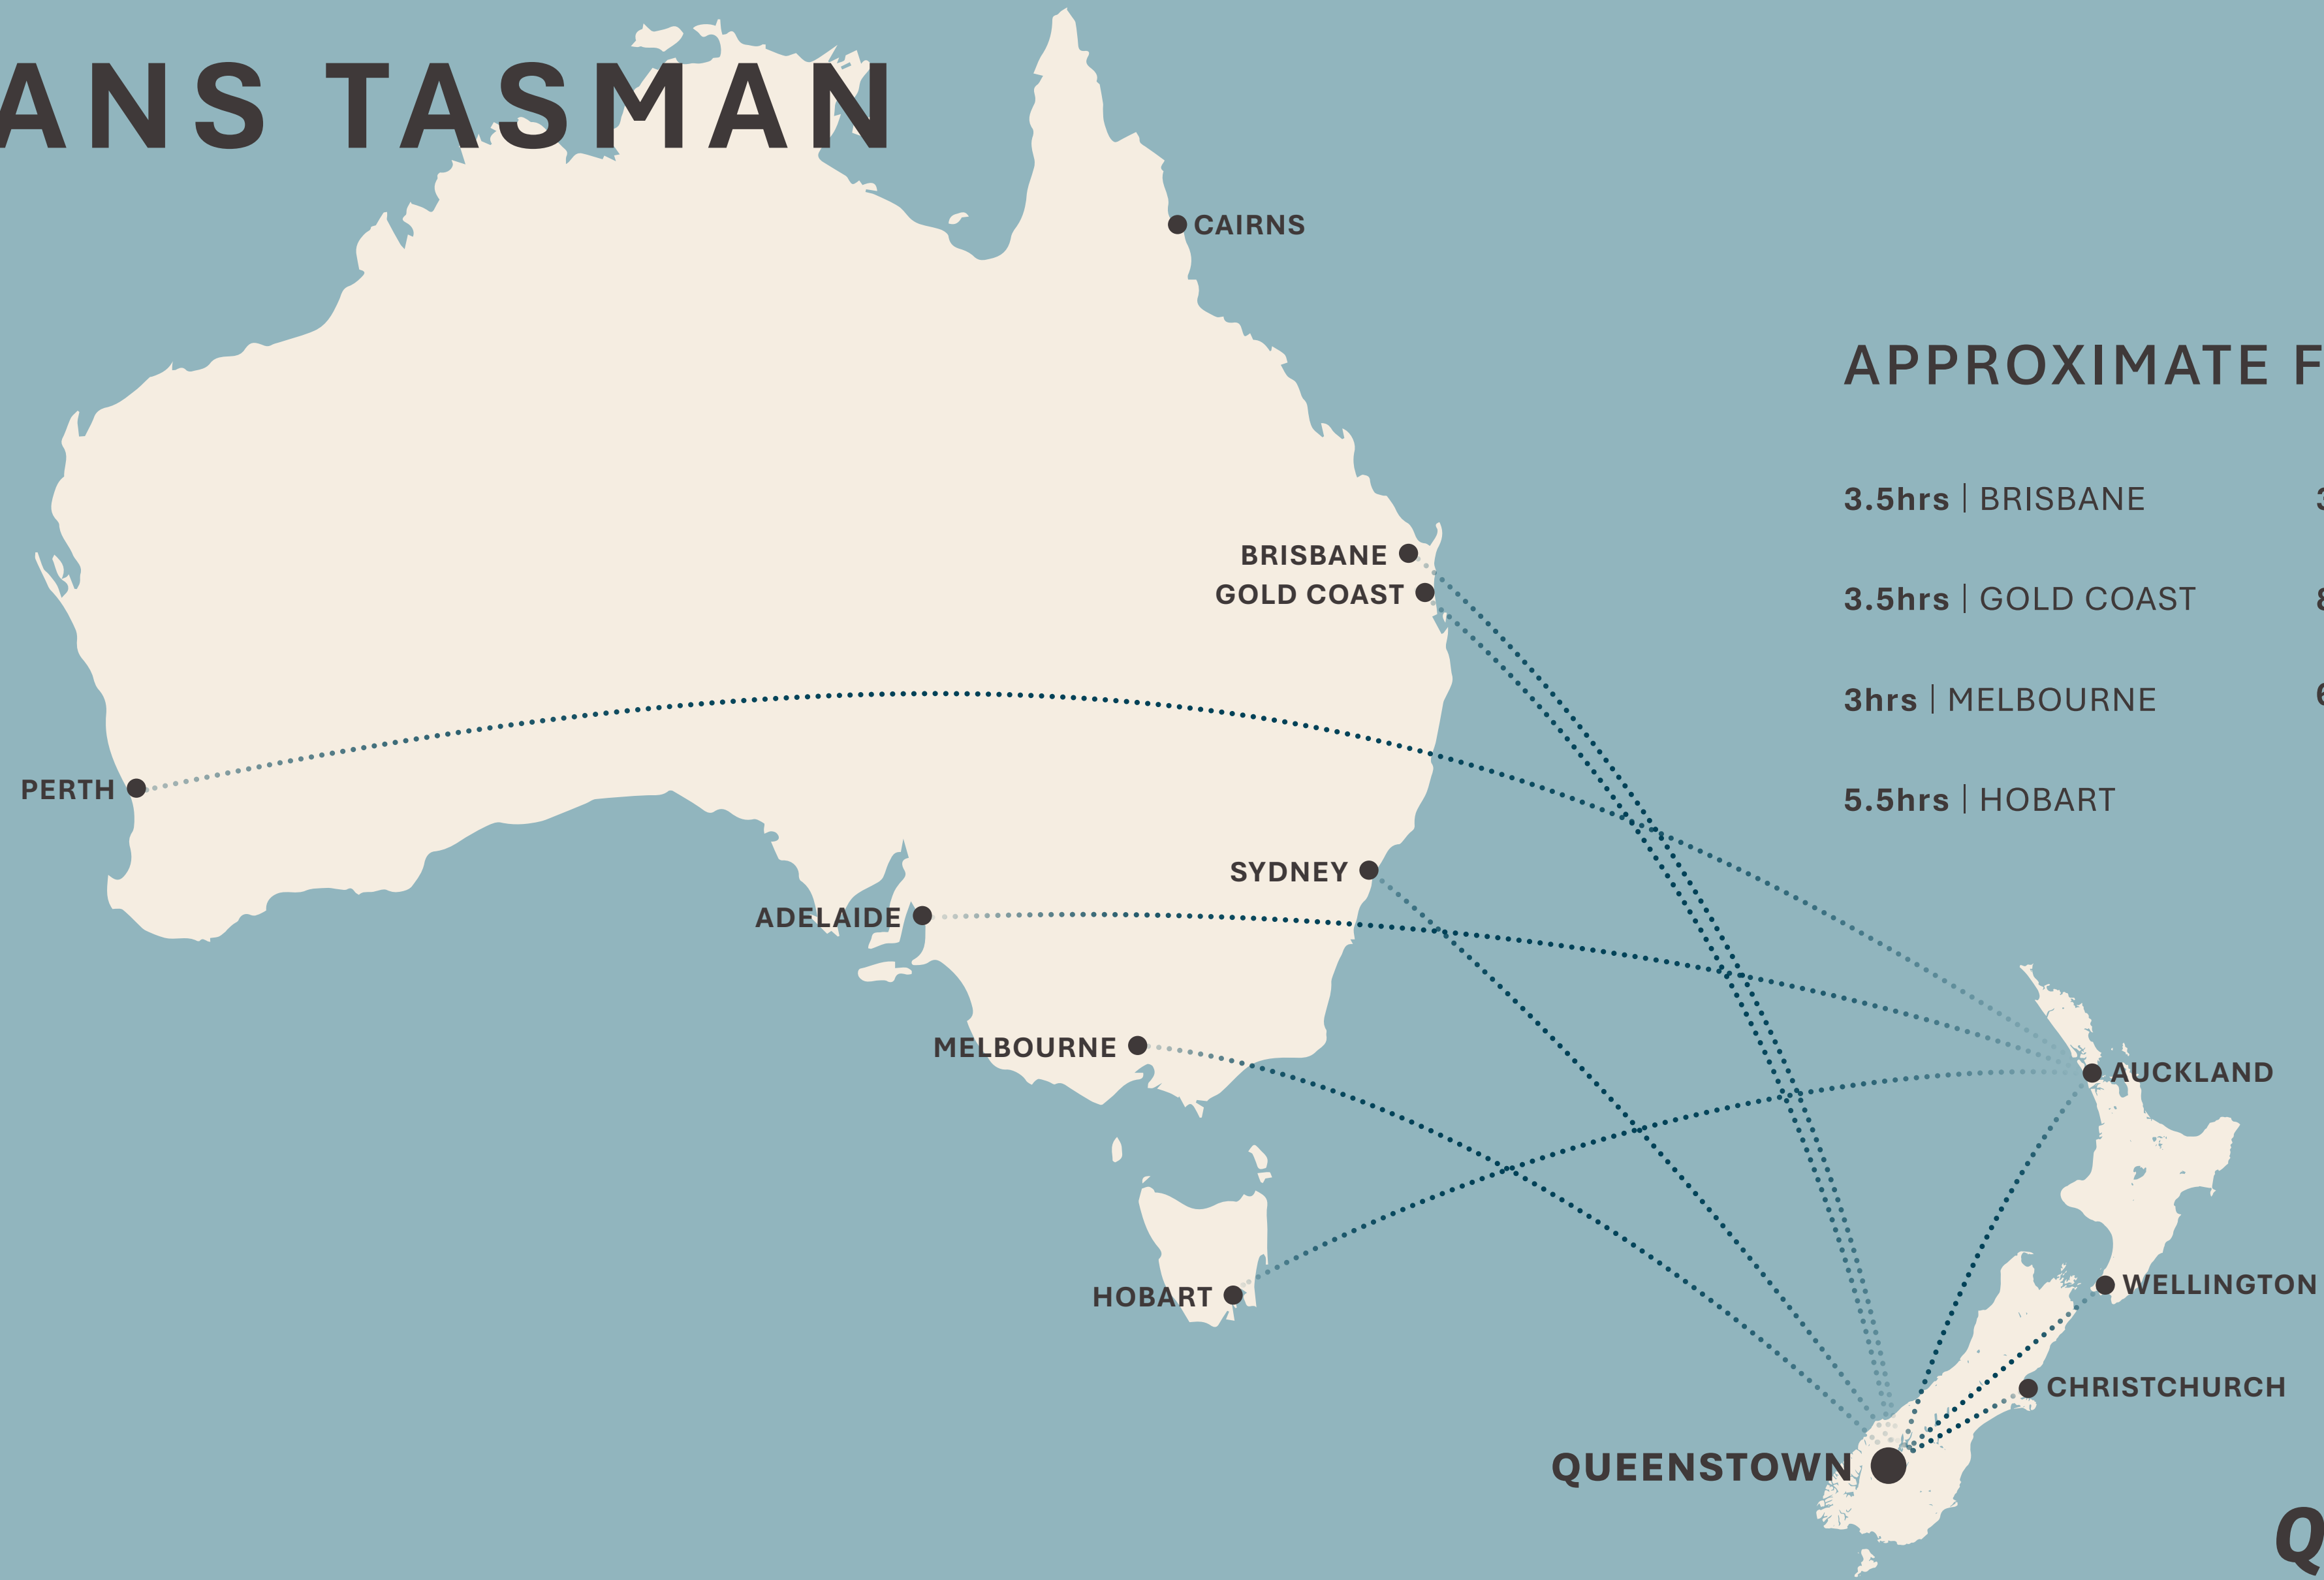

DRIVING

7hrs | FRANZ JOSEF

1.5hrs | WĀNAKA

7hrs | CHRISTCHURCH

3.5hrs | LAKE TEKAPO

5hrs | MILFORD SOUND

2hrs | TE ANAU

TRANS TASMAN

APPROXIMATE FLIGHT TIMES

- 3.5hrs | BRISBANE
- 3hrs | SYDNEY
- 3.5hrs | GOLD COAST
- 8hrs | PERTH
- 3hrs | MELBOURNE
- 6hrs | ADELAIDE
- 5.5hrs | HOBART

LONG HAUL ROUTES

APPROXIMATE FLIGHT TIMES

13hrs | LOS ANGELES 13hrs | SAN FRANCISCO

14.5hrs | HOUSTON 14hrs | VANCOUVER

9hrs | HONOLULU 16.5hrs | CHICAGO

15.5hrs | DALLAS 17.5hrs | NEW YORK

12.5hrs | SANTIAGO

Year Round Flights 

Seasonal Flights 

QUEENSTOWN ●
AUCKLAND ●
WELLINGTON ●
CHRISTCHURCH ●

CANADA
VANCOUVER ●
USA
SAN FRANCISCO ●
LOS ANGELES ●
CHICAGO ●
NEW YORK ●
DALLAS ●
HOUSTON ●

ARGENTINA
SANTIAGO ●
SOUTH ATLANTIC OCEAN

Queenstown
NEW ZEALAND

NORTH PACIFIC OCEAN

SOUTH PACIFIC OCEAN

NORTH ATLANTIC OCEAN