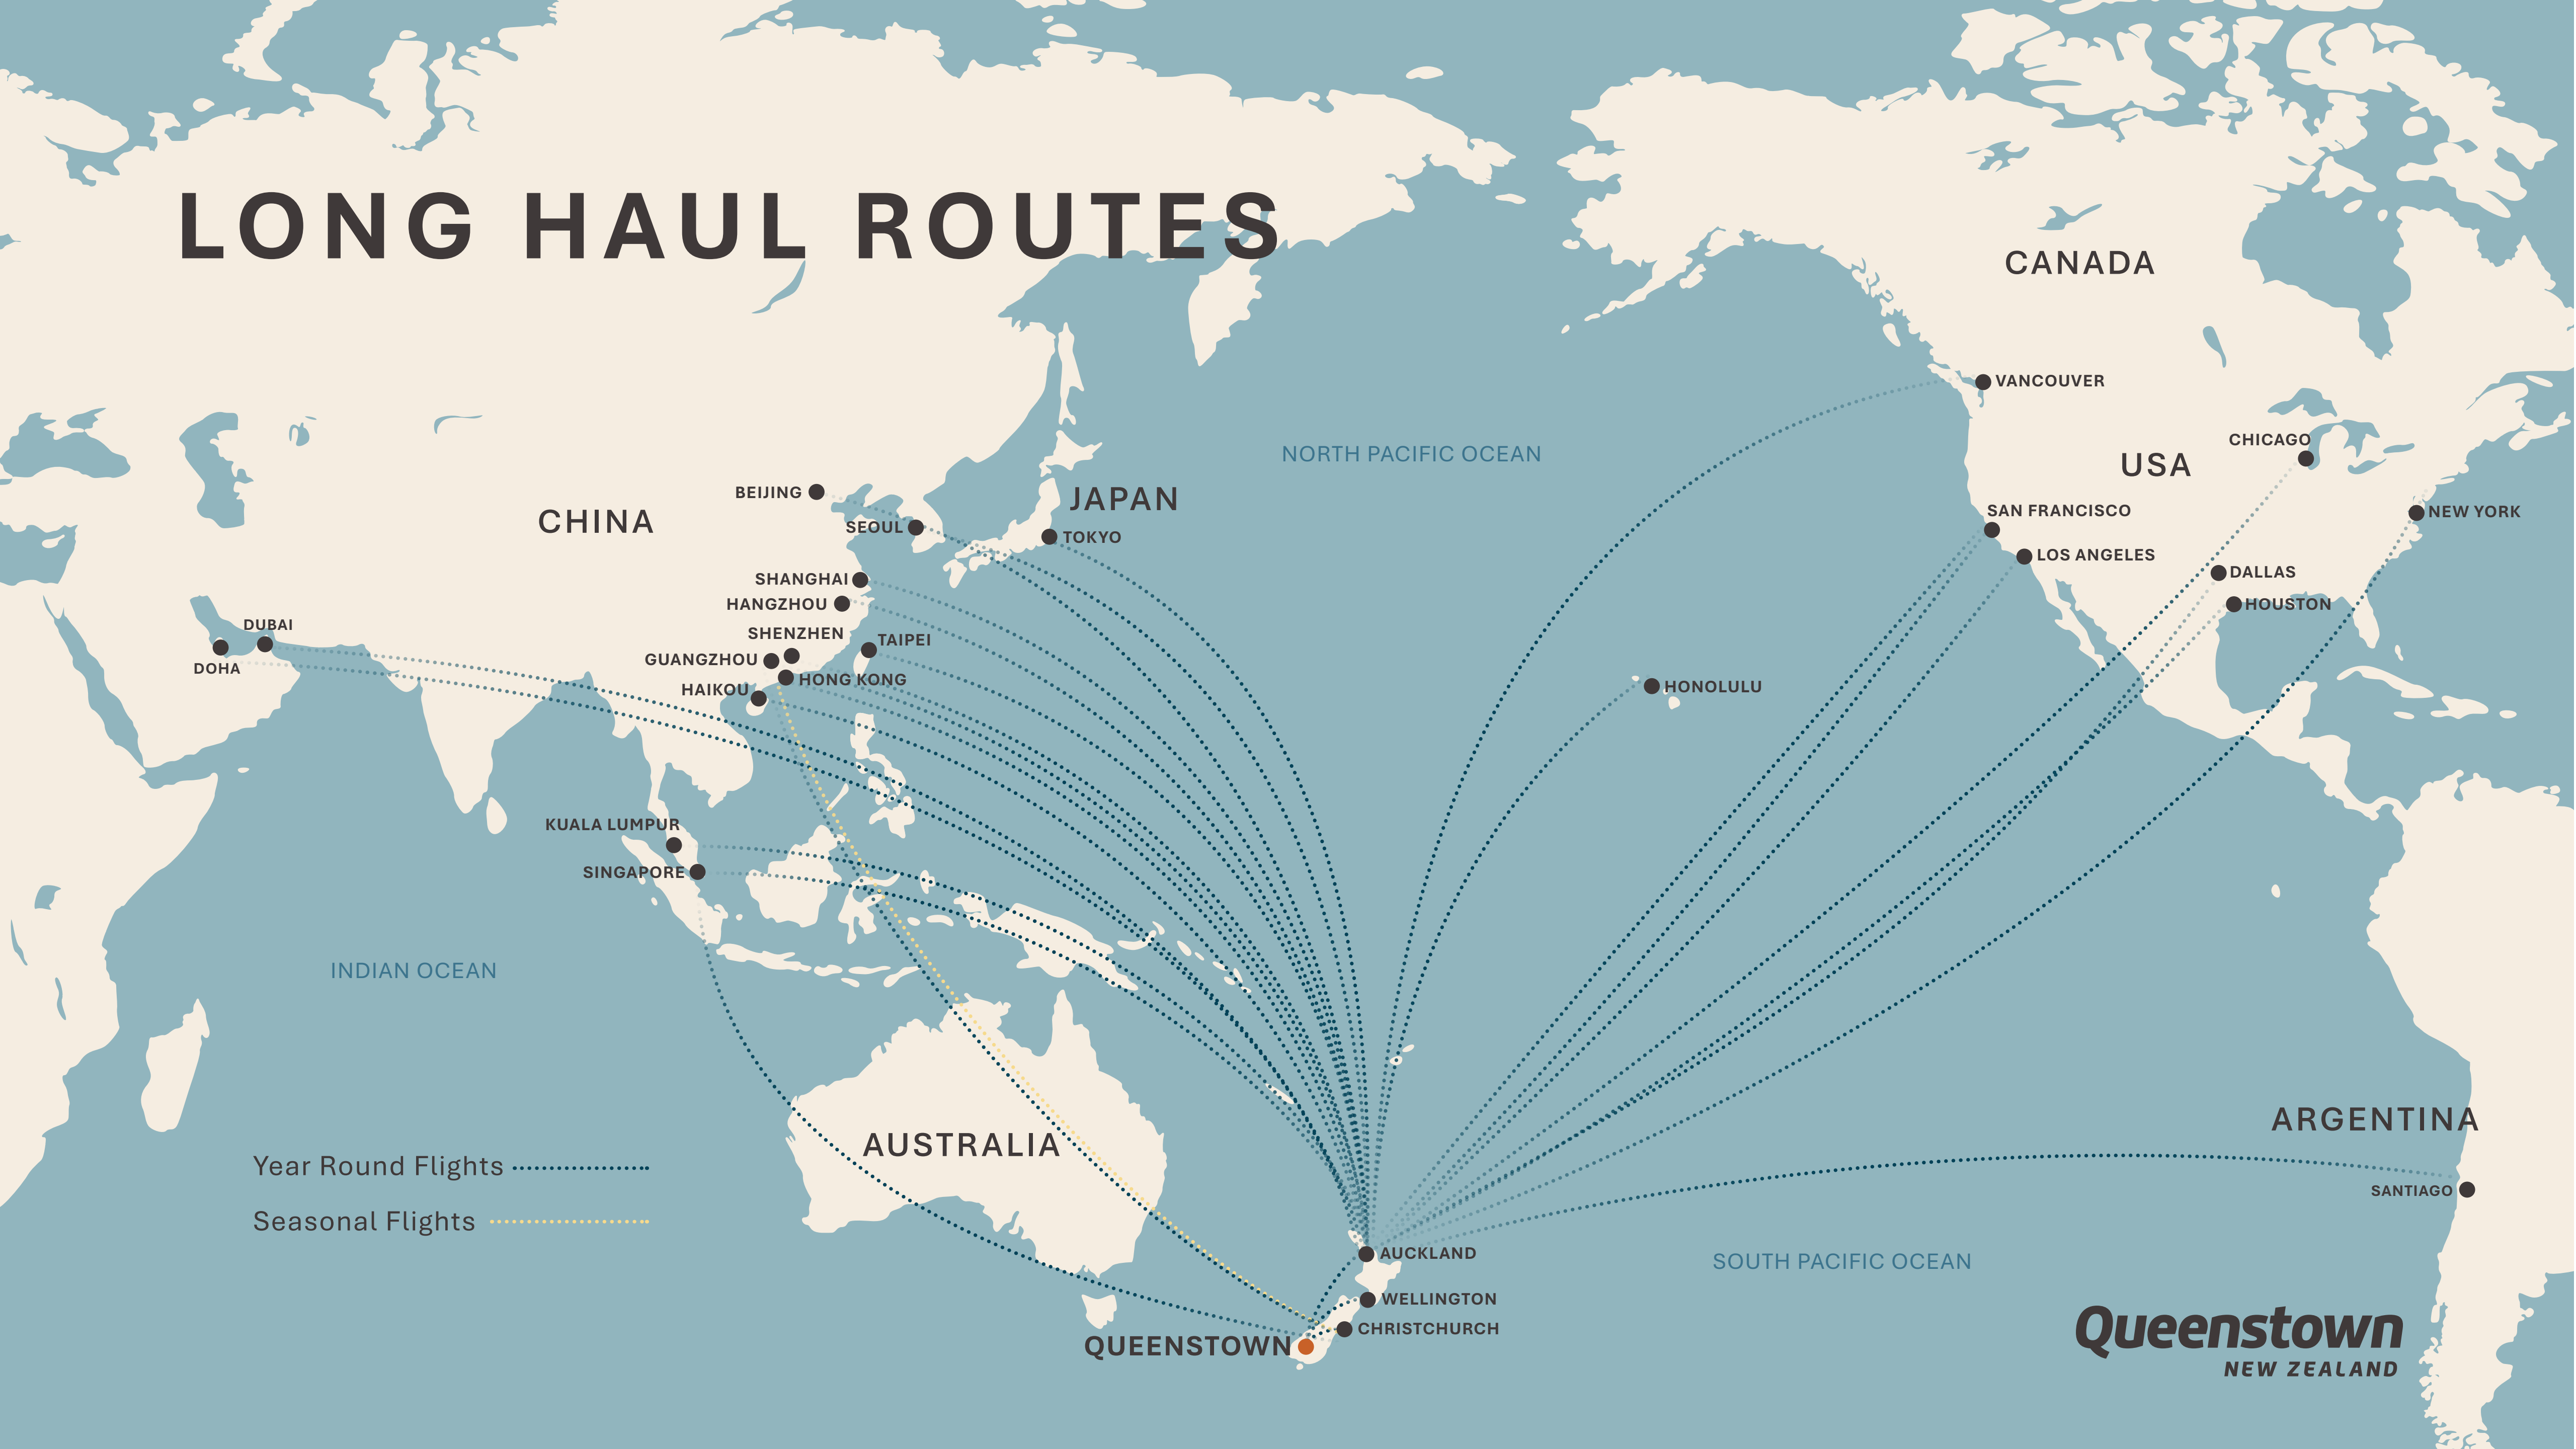

APPROXIMATE FLIGHT TIMES

- 3.5hrs | BRISBANE
- 3hrs | SYDNEY
- 3.5hrs | GOLD COAST
- 8hrs | PERTH
- 3hrs | MELBOURNE
- 6hrs | ADELAIDE
- 5.5hrs | HOBART

LONG HAUL ROUTES

APPROXIMATE FLIGHT TIMES

13hrs | LOS ANGELES 13hrs | SAN FRANCISCO

14.5hrs | HOUSTON 14hrs | VANCOUVER

9hrs | HONOLULU 16.5hrs | CHICAGO

15.5hrs | DALLAS 17.5hrs | NEW YORK

12.5hrs | SANTIAGO

Year Round Flights 

Seasonal Flights 

QUEENSTOWN ●
AUCKLAND ●
WELLINGTON ●
CHRISTCHURCH ●

CANADA
VANCOUVER ●
USA
SAN FRANCISCO ●
LOS ANGELES ●
CHICAGO ●
NEW YORK ●
DALLAS ●
HOUSTON ●

ARGENTINA
SANTIAGO ●
SOUTH ATLANTIC OCEAN

Queenstown
NEW ZEALAND

NORTH PACIFIC OCEAN

SOUTH PACIFIC OCEAN

NORTH ATLANTIC OCEAN

LONG HAUL ROUTES

APPROXIMATE FLIGHT TIMES

10.5hrs TOKYO	10hrs KUALA LUMPUR
11.5hrs SEOUL	16hrs DOHA
9.5hrs SINGAPORE	15.5hrs DUBAI

Year Round Flights 

LONG HAUL ROUTES

Year Round Flights
Seasonal Flights

Queenstown
NEW ZEALAND