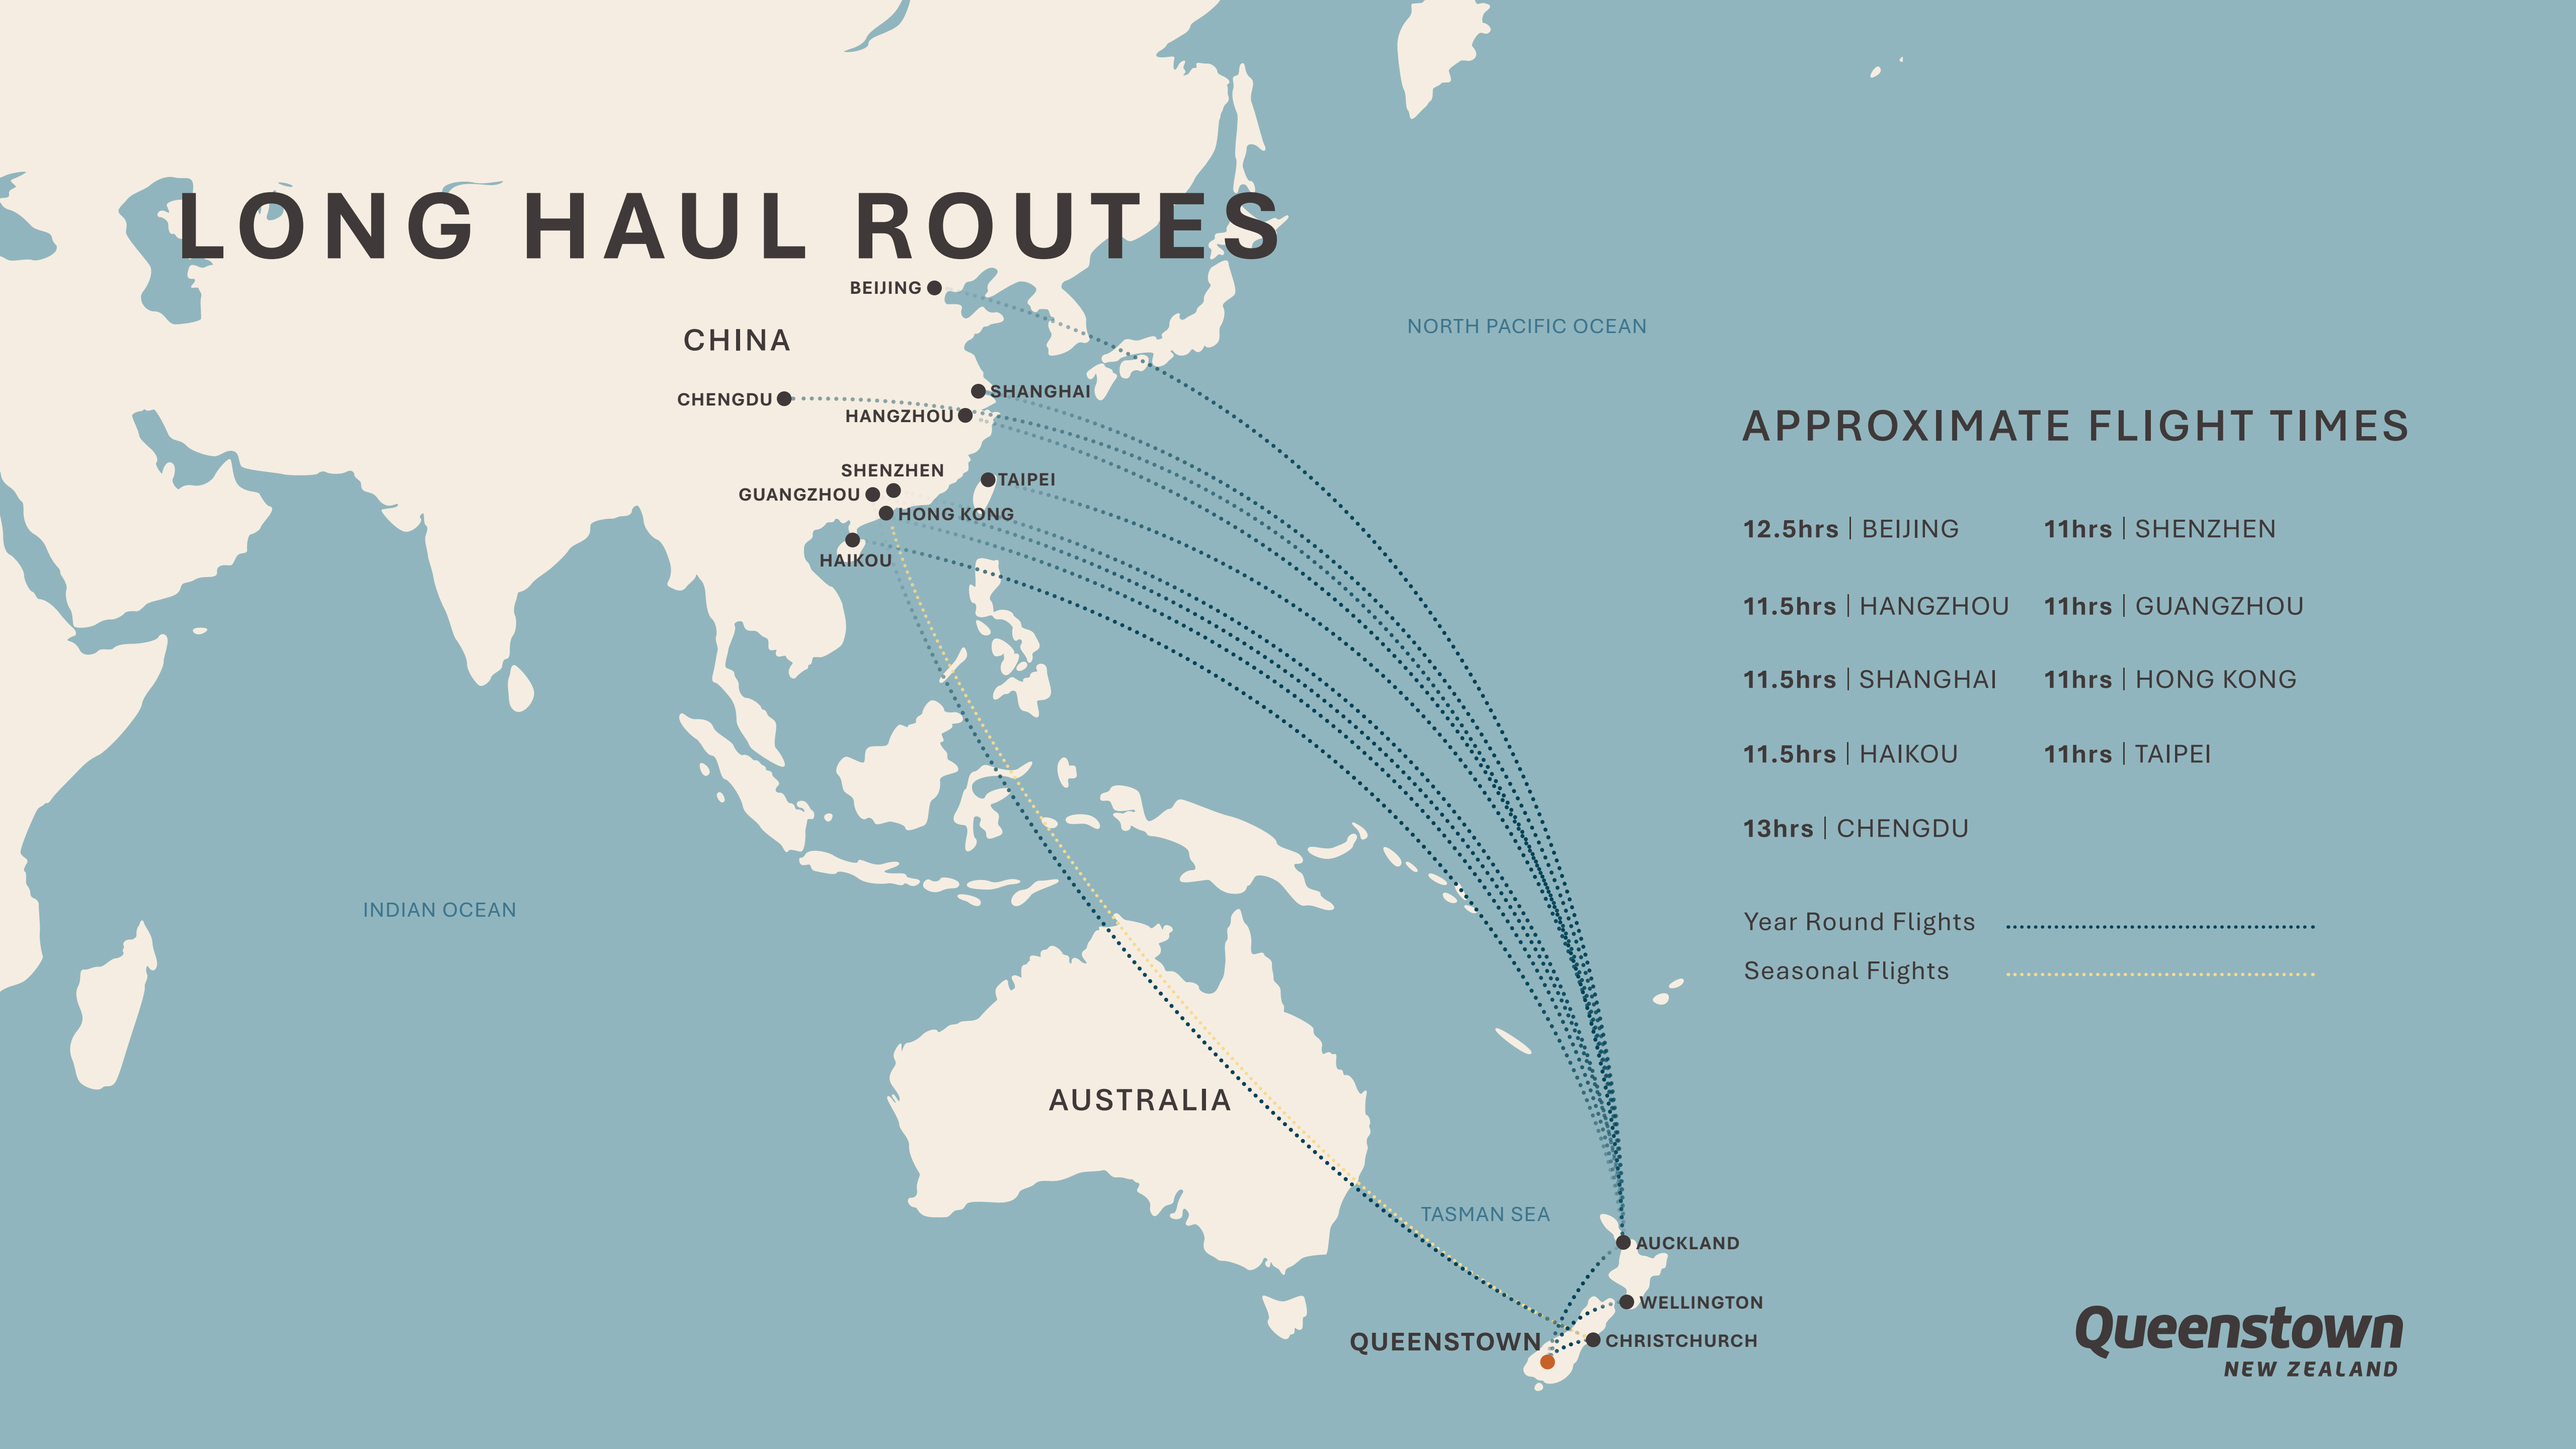

LONG HAUL ROUTES

APPROXIMATE FLIGHT TIMES

12.5hrs | BEIJING	11hrs | SHENZHEN
11.5hrs | HANGZHOU	11hrs | GUANGZHOU
11.5hrs | SHANGHAI	11hrs | HONG KONG
11.5hrs | HAIKOU	11hrs | TAIPEI
13hrs | CHENGDU	

Year Round Flights .....
Seasonal Flights .....